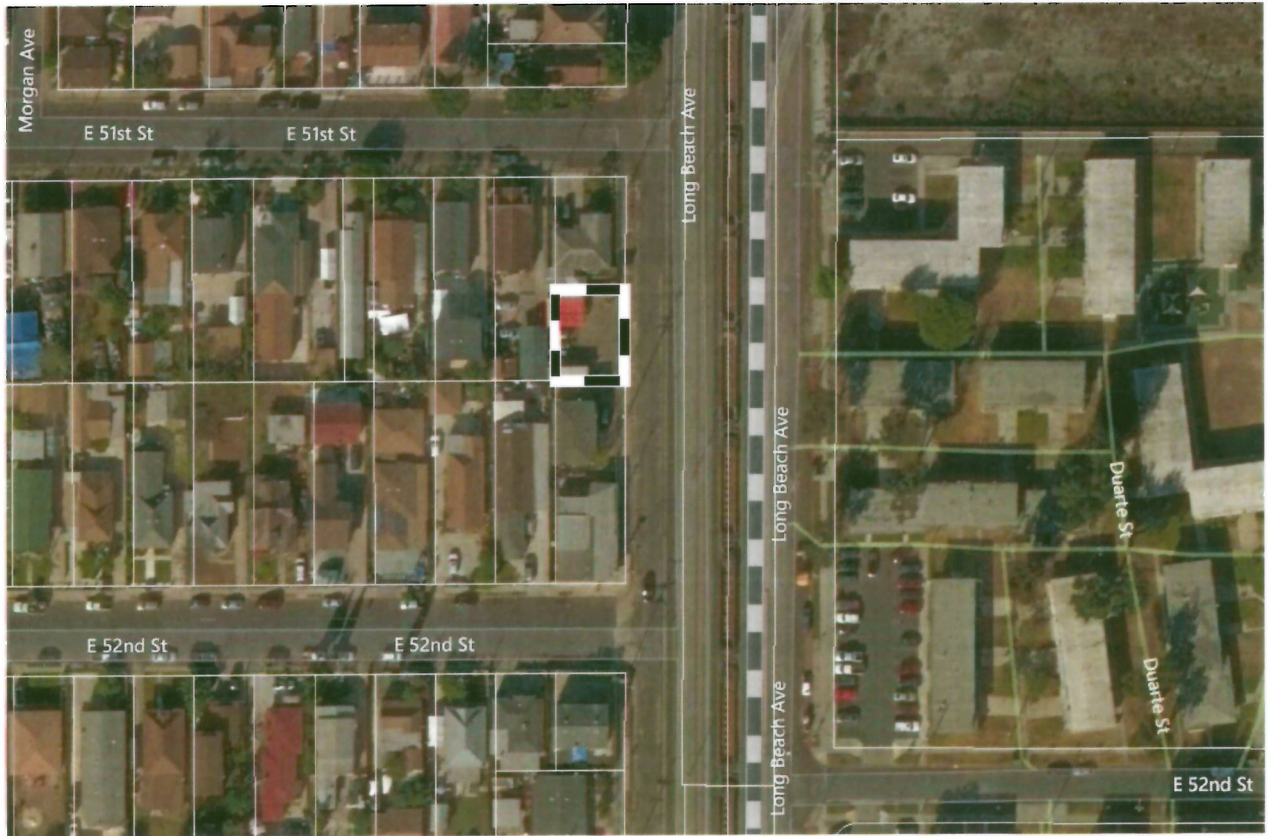

ATTACHMENT A

5109 Long Beach Avenue West, Los Angeles, CA

APN: 5106-026-017

METRO Blue Line Track Improvement Project (Re-Signaling Portion)