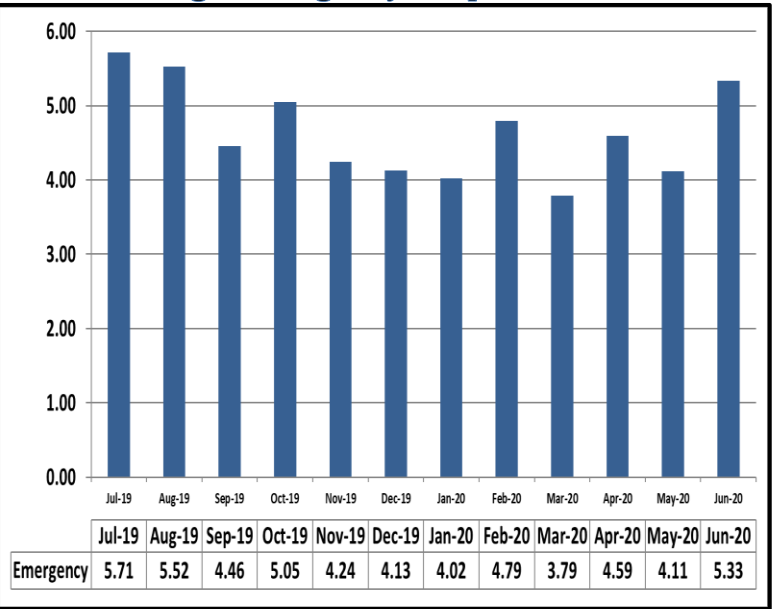

SYSTEM-WIDE LAW ENFORCEMENT OVERVIEW

JUNE 2020

Attachment A

Crimes Against Persons, Property, and Society

When compared to the same period last year, Crimes Against Persons decreased by 33 crimes, Crimes Against Property decreased by 30 crimes, and Crimes Against Society decreased by 11 crimes.

Average Emergency Response Times

Average emergency response time was 5.33 mins.

Bus Operator Assaults

Fare Compliance

Green Checks- Occurs when a patron has valid fare
Yellow Checks- Occurs when a patron has valid fare, but did not tap at transfer station
Red Checks- Occurs when a patron has invalid fare