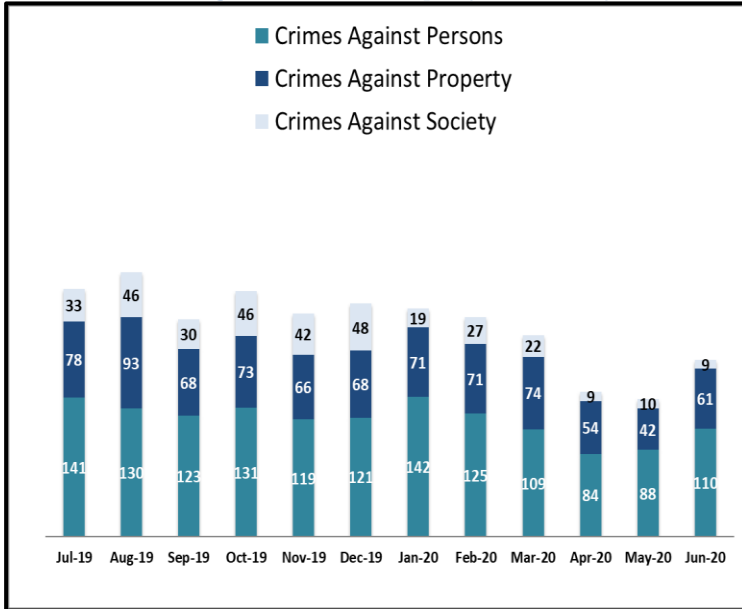

SYSTEM-WIDE LAW ENFORCEMENT OVERVIEW

JUNE 2020

Attachment A

Crimes Against Persons, Property, and Society

When compared to the same period last year, Crimes Against Persons decreased by 33 crimes, Crimes Against Property decreased by 30 crimes, and Crimes Against Society decreased by 11 crimes.

Average Emergency Response Times

Average emergency response time was 5.33 mins.

Bus Operator Assaults

Fare Compliance

Green Checks- Occurs when a patron has valid fare
Yellow Checks- Occurs when a patron has valid fare, but did not tap at transfer station
Red Checks- Occurs when a patron has invalid fare