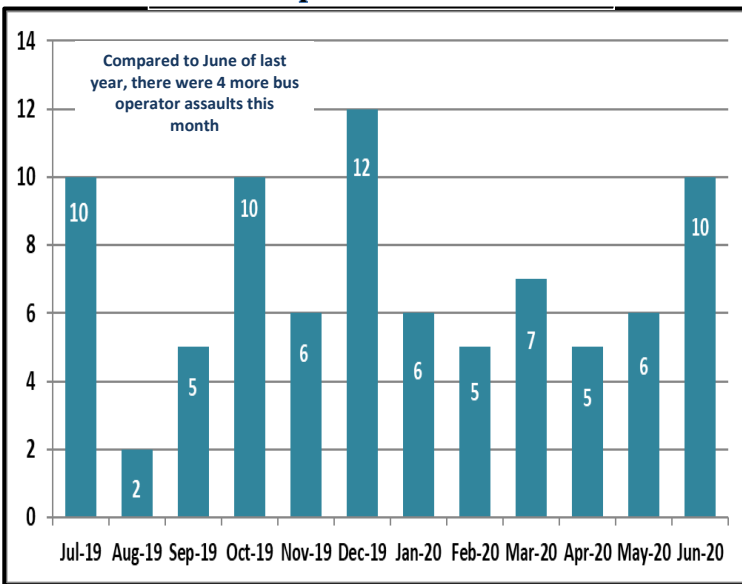

SYSTEM-WIDE LAW ENFORCEMENT OVERVIEW

JUNE 2020

Attachment A

Crimes Against Persons, Property, and Society

When compared to the same period last year, Crimes Against Persons decreased by 33 crimes, Crimes Against Property decreased by 30 crimes, and Crimes Against Society decreased by 11 crimes.

Average Emergency Response Times

Average emergency response time was 5.33 mins.

Bus Operator Assaults

Fare Compliance

Green Checks- Occurs when a patron has valid fare
Yellow Checks- Occurs when a patron has valid fare, but did not tap at transfer station
Red Checks- Occurs when a patron has invalid fare