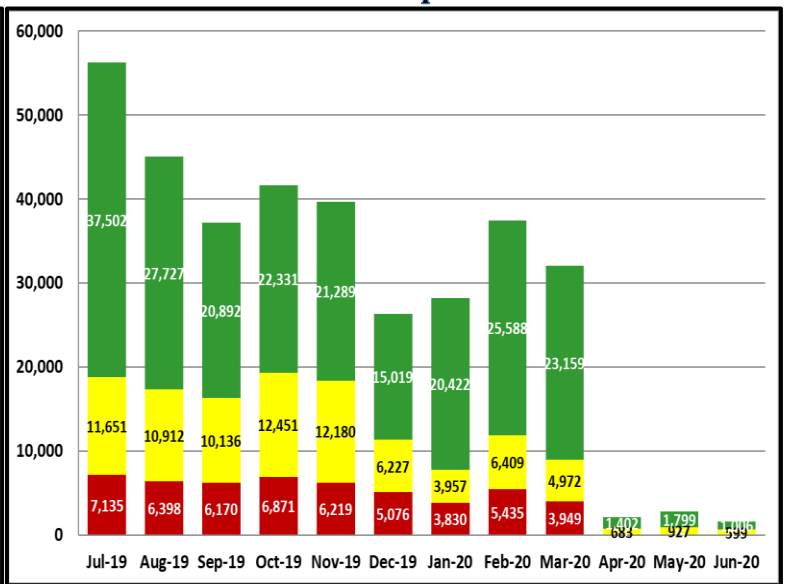

SYSTEM-WIDE LAW ENFORCEMENT OVERVIEW

JUNE 2020

Attachment A

Crimes Against Persons, Property, and Society

When compared to the same period last year, Crimes Against Persons decreased by 33 crimes, Crimes Against Property decreased by 30 crimes, and Crimes Against Society decreased by 11 crimes.

Average Emergency Response Times

Average emergency response time was 5.33 mins.

Bus Operator Assaults

Fare Compliance

Green Checks- Occurs when a patron has valid fare
Yellow Checks- Occurs when a patron has valid fare, but did not tap at transfer station
Red Checks- Occurs when a patron has invalid fare