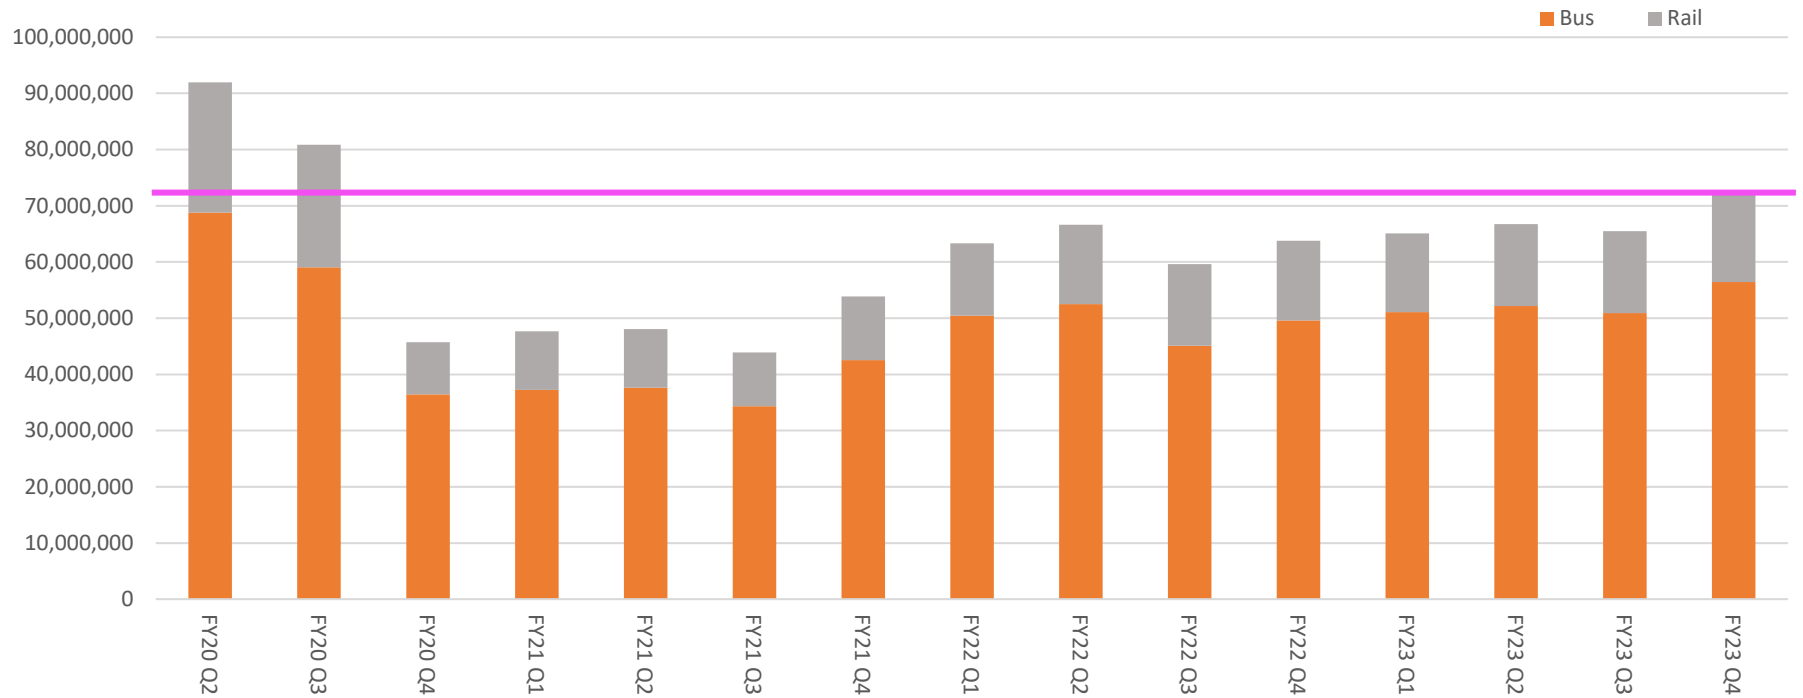

QUARTERLY RIDERSHIP SINCE START OF THE PANDEMIC

Safer at Home Order:
3/19/2020

2023 WAS A YEAR OF PROGRESS!