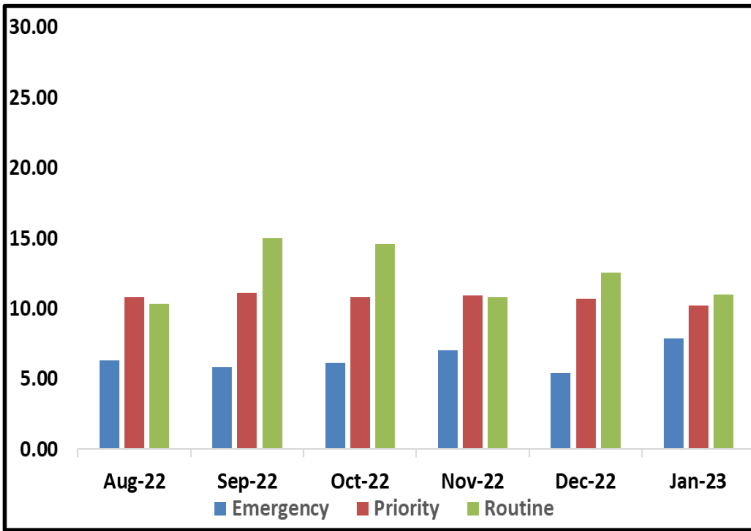

SYSTEM-WIDE LAW ENFORCEMENT OVERVIEW

JANUARY 2023

Attachment A

Total Crimes

Bus Operator Assaults

SYSTEM-WIDE LAW ENFORCEMENT OVERVIEW

JANUARY 2023

Attachment A

Average Incident Response Times

These graphs show how long it takes (in minutes) for LAPD, LASD, and LBPD to respond to Emergency, Priority, and Routine calls

LAPD

LASD

LBPD

Calls for Service

LAPD: 380
 LASD: 1,084
 LBPD: 64