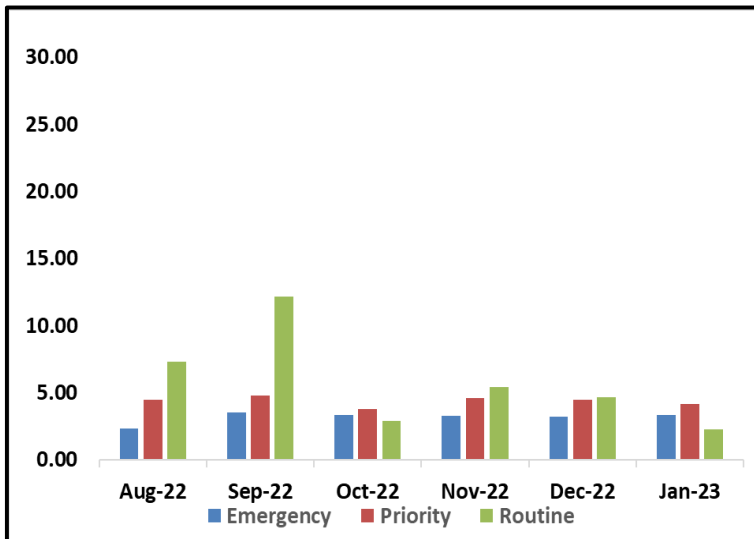

Average Incident Response Times

These graphs show how long it takes (in minutes) for LAPD, LASD, and LBPD to respond to Emergency, Priority, and Routine calls

LAPD

LASD

LBPD

Calls for Service

LAPD: 380
 LASD: 1,084
 LBPD: 64