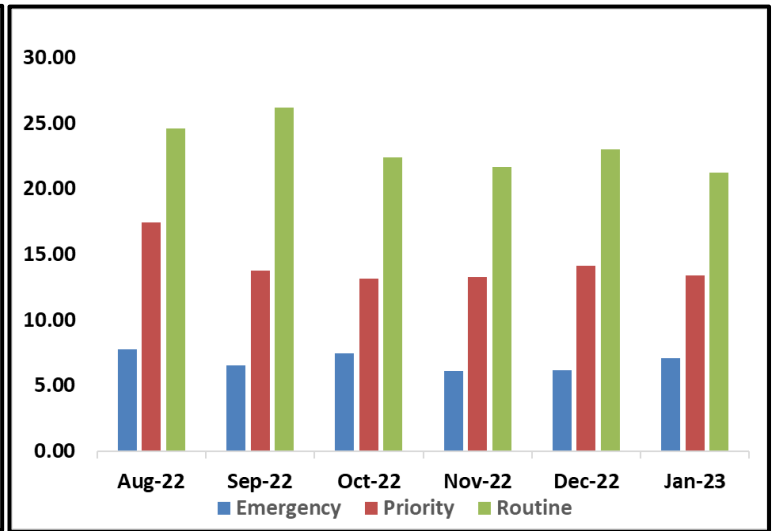

SYSTEM-WIDE LAW ENFORCEMENT OVERVIEW

JANUARY 2023

Attachment A

Total Crimes

Bus Operator Assaults

SYSTEM-WIDE LAW ENFORCEMENT OVERVIEW

JANUARY 2023

Attachment A

Average Incident Response Times

These graphs show how long it takes (in minutes) for LAPD, LASD, and LBPD to respond to Emergency, Priority, and Routine calls

LAPD

LASD

LBPD

Calls for Service

LAPD: 380
 LASD: 1,084
 LBPD: 64