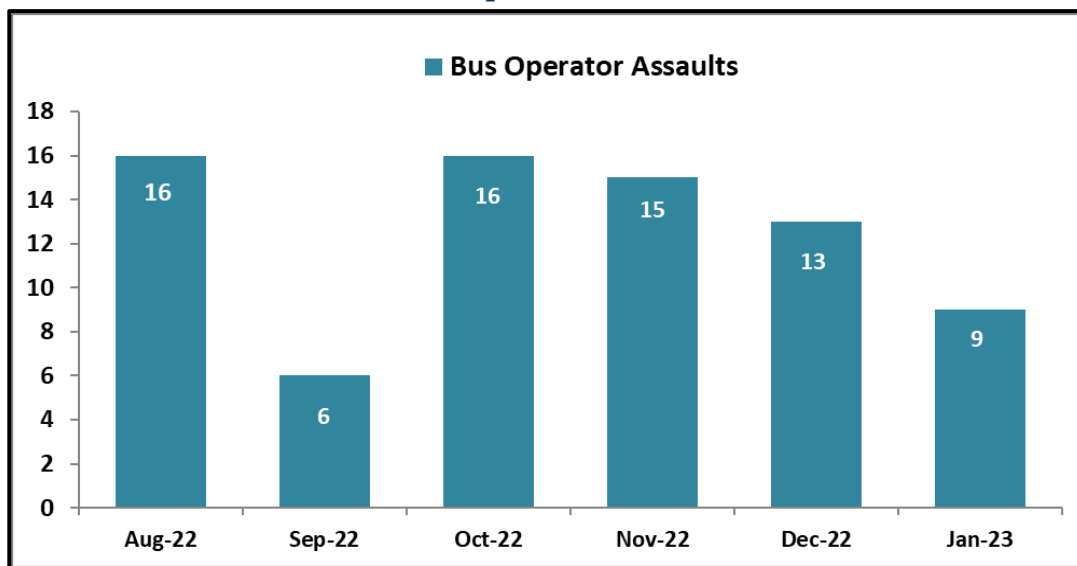

SYSTEM-WIDE LAW ENFORCEMENT OVERVIEW

JANUARY 2023

Attachment A

Total Crimes

Bus Operator Assaults

SYSTEM-WIDE LAW ENFORCEMENT OVERVIEW

JANUARY 2023

Attachment A

Average Incident Response Times

These graphs show how long it takes (in minutes) for LAPD, LASD, and LBPD to respond to Emergency, Priority, and Routine calls

LAPD

LASD

LBPD

Calls for Service

LAPD: 380
 LASD: 1,084
 LBPD: 64