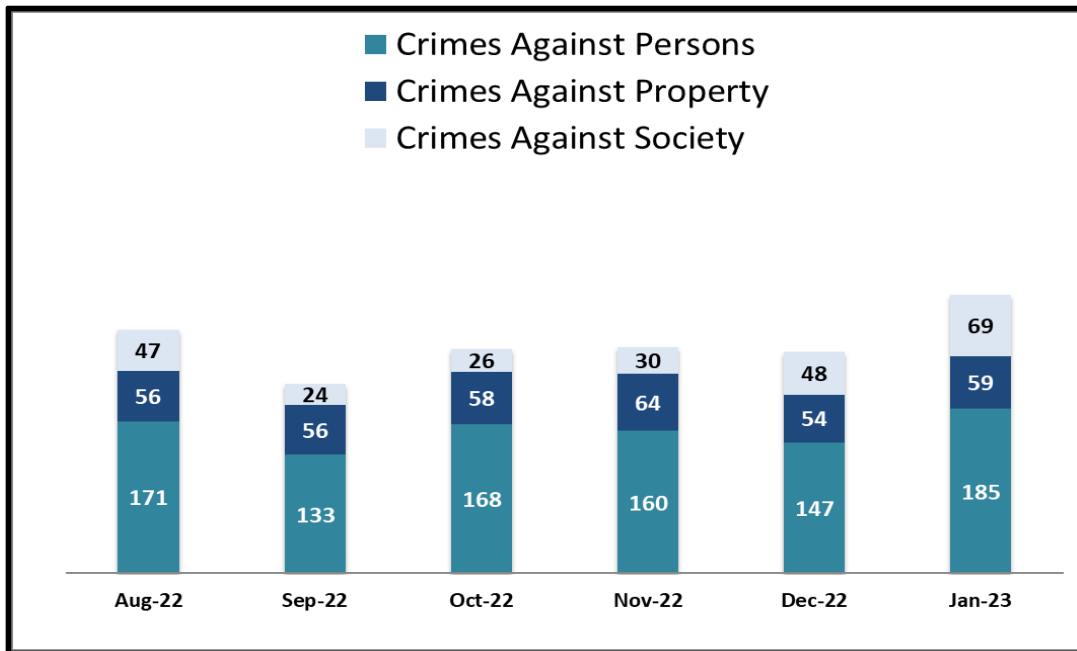

SYSTEM-WIDE LAW ENFORCEMENT OVERVIEW

JANUARY 2023

Attachment A

Total Crimes

Bus Operator Assaults

SYSTEM-WIDE LAW ENFORCEMENT OVERVIEW

JANUARY 2023

Attachment A

Average Incident Response Times

These graphs show how long it takes (in minutes) for LAPD, LASD, and LBPD to respond to Emergency, Priority, and Routine calls

LAPD

LASD

LBPD

Calls for Service

LAPD: 380
 LASD: 1,084
 LBPD: 64