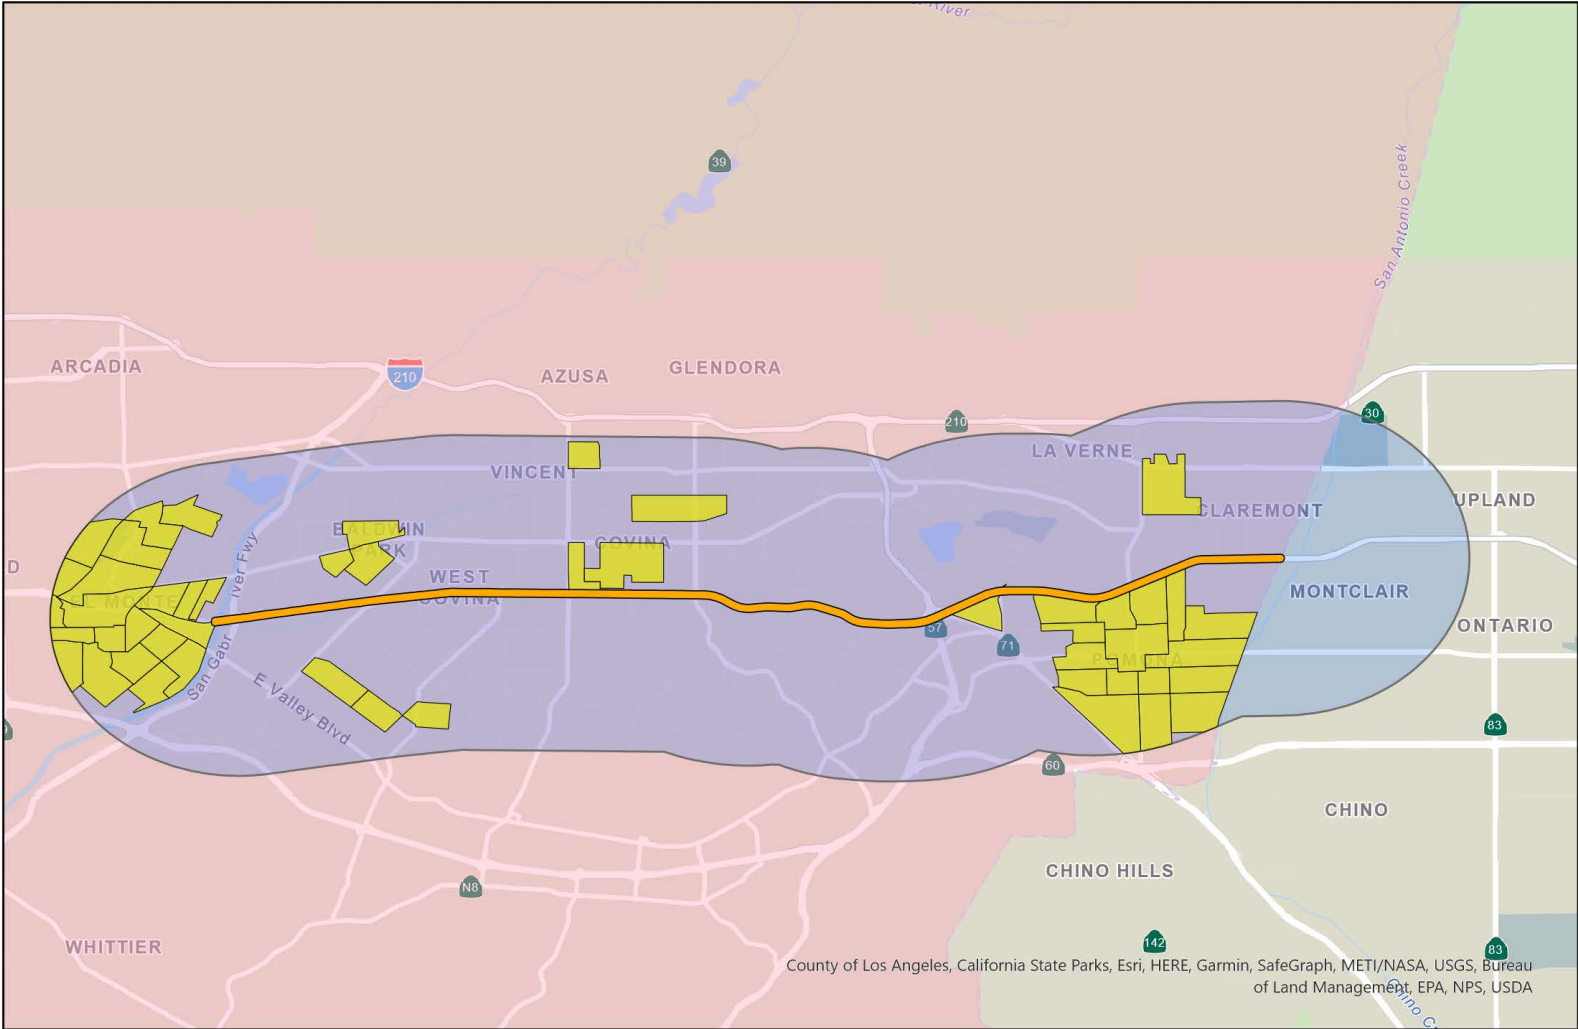

Equity Focus Communities (EFCs) Along the I-105

M Metro LA Metro ExpressLanes | October 2022

Legend

- I-105
- I-105 3mi Buffer
- I-105 EFCs in Corridor
- EFC Map (June 2022)

County of Los Angeles, California State Parks, Esri, HERE, Garmin, SafeGraph, METI/NASA, USGS, Bureau of Land Management, EPA, NPS, USDA

Equity Focus Communities (EFCs) Along the I-10

M Metro LA Metro ExpressLanes | October 2022

Legend

- I-10
- I-10 EFCs in Corridor
- I-10 3mi Buffer
- EFC Map (June 2022)

Equity Focus Communities (EFCs) Along the I-405

Legend

- I-405
- I-405 EFCs in Corridor
- I-405 3mi Buffer
- EFC Map (June 2022)