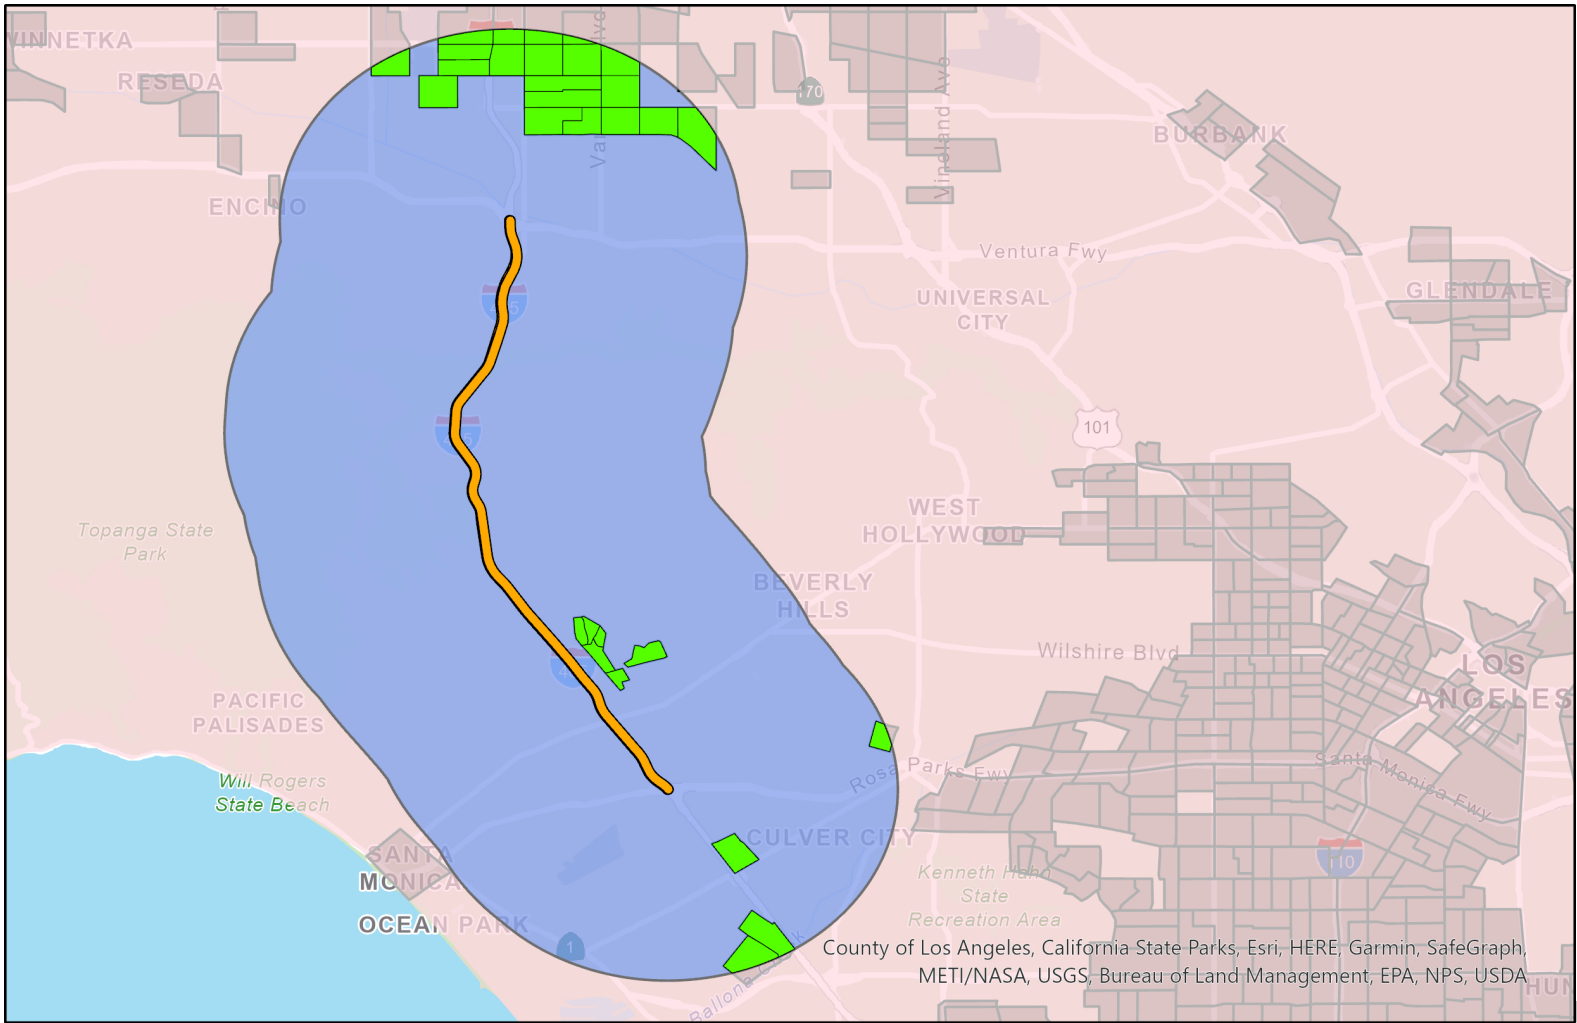

Equity Focus Communities (EFCs) Along the I-105

M Metro LA Metro ExpressLanes | October 2022

Legend

- I-105
- I-105 3mi Buffer
- I-105 EFCs in Corridor
- EFC Map (June 2022)

County of Los Angeles, California State Parks, Esri, HERE, Garmin, SafeGraph, METI/NASA, USGS, Bureau of Land Management, EPA, NPS, USDA

Equity Focus Communities (EFCs) Along the I-10

M Metro LA Metro ExpressLanes | October 2022

Legend

- I-10
- I-10 EFCs in Corridor
- I-10 3mi Buffer
- EFC Map (June 2022)

Equity Focus Communities (EFCs) Along the I-405

Legend

- I-405
- I-405 EFCs in Corridor
- I-405 3mi Buffer
- EFC Map (June 2022)