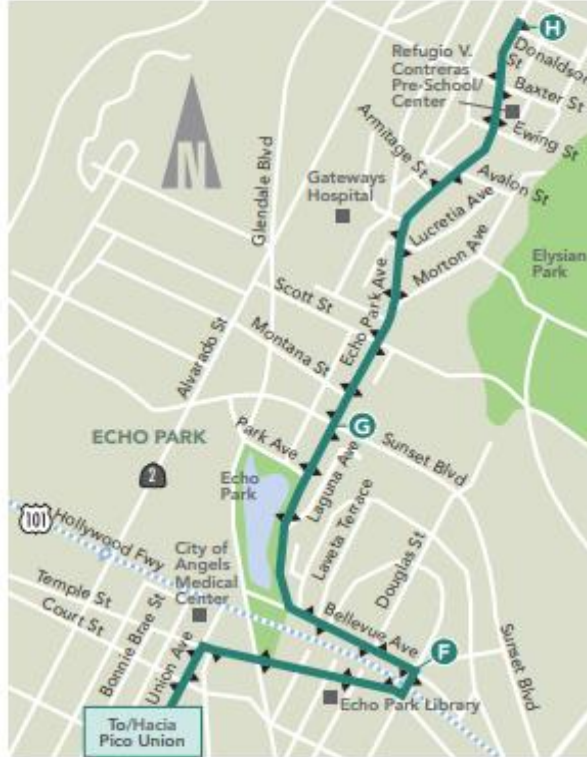

EFFECTIVE AUGUST 3, 2020
A PATIR DEL 3 DE AGOSTO, 2020

THOUSAND OAKS/AGOURA HILLS

SAN FERNANDO VALLEY

DOWNTOWN LOS ANGELES

Commuter Express Route 422	Metro Gold Line
Bus Stop	Metro Red Line
Drop-off Only	Metro Purple Line
Points of Interest	Metro Blue Line
Time Point	Metro Expo Line
Park and Ride Lot	Metro Silver Line
	Metro Rail Station

PARK & RIDE LOCATIONS
Thousand Oaks Community Transportation Center (TOCTC) Park & Ride
 265 S. Rancho Road, Thousand Oaks

Caltrans Park & Ride
 (NW) Canwood and Kanan, Agoura Hills

City of Los Angeles
Department of Transportation

(213, 310, 323 or/o 818) 808-2273
www.ladottransit.com

PICO UNION/ECHO PARK

EFFECTIVE JULY 18, 2020
A PARTIR DEL 18 DE JULIO, 2020

DASH Pico Union/Echo Park Route	Commuter Express Routes	Points of Interest/Puntos de Interés
DASH King East	Metro Red Line	Time Point/Punto Clave de Horario
DASH Downtown	Metro Purple Line	Transfer Point/Punto de Transbordo
Route A	Metro Blue Line	Bus Stop/Parada de Autobús
Route B	Metro Expo Line	Metro Rail Station/ Estación de Metro
Route D	Multiple Route Stop/ Parada de Rutas Múltiples	
Route E		
Route F		