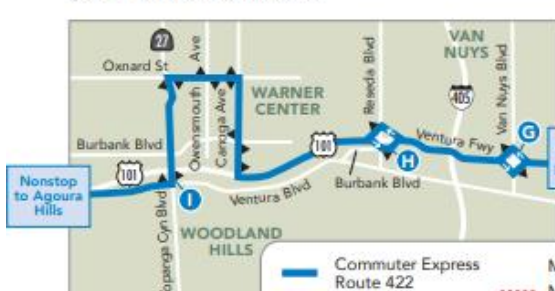

Attachment B

LADOT Service Area	FY22 Line 422	FY22 Line 601 PU	FY22 Line 602 ES	FY23 Line 422	FY23 Line 601 PU	FY23 Line 602 ES
Annual Revenue Hours	13,675	43,887	27,504	13,842	35,664	24,431
Days of Operation	M-F	365	365	M-F	365	365
Service Frequency	10-25 Minutes	10-25 Minutes	10-16 Minutes	10-25 Minutes	10-25 Minutes	10-16 Minutes
Span of Service	AM: 4:55 - 9:30 PM: 1:55 - 8:17	M-F: 5:35AM – 9:58PM S-Su: 6:00 AM – 9:58 PM	M-F: 5:00 AM – 11:02 PM S-Su: 5:02 AM – 11:00 PM	AM: 4:55 - 9:30 PM: 1:55 - 8:17	M-F: 5:35 AM - 9:58 PM S-Su: 6:00 AM - 9:58PM	M-F: 5:00 AM – 11:02 PM S-Su: 5:02 AM - 11:00 PM
Annual Passenger Trips	108,777	2,004,950	483,139	122,036	1,866,942	530,247
Boarding per Hours	7.9	45.7	17.6	8.8	52.3	21.7
Cash Fare	\$1.50 - \$3.00	\$0.50	\$0.50	\$1.50 - \$3.00	\$0.50	\$0.50

EFFECTIVE AUGUST 3, 2020
A PATIR DEL 3 DE AGOSTO, 2020

THOUSAND OAKS/AGOURA HILLS

SAN FERNANDO VALLEY

DOWNTOWN LOS ANGELES

Commuter Express Route 422	Metro Gold Line
Bus Stop	Metro Red Line
Drop-off Only	Metro Purple Line
Points of Interest	Metro Blue Line
Time Point	Metro Expo Line
Park and Ride Lot	Metro Silver Line
	Metro Rail Station

PARK & RIDE LOCATIONS
Thousand Oaks Community Transportation Center (TOCTC) Park & Ride
 265 S. Rancho Road, Thousand Oaks

Caltrans Park & Ride
 (NW) Canwood and Kanan, Agoura Hills

City of Los Angeles
Department of Transportation

(213, 310, 323 or/o 818) 808-2273
www.ladottransit.com

PICO UNION/ECHO PARK

EFFECTIVE JULY 18, 2020
A PARTIR DEL 18 DE JULIO, 2020

DASH Pico Union/Echo Park Route	Commuter Express Routes	Points of Interest/Puntos de Interés
DASH King East	Metro Red Line	Time Point/Punto Clave de Horario
DASH Downtown	Metro Purple Line	Transfer Point/Punto de Transbordo
Route A	Metro Blue Line	Bus Stop/Parada de Autobús
Route B	Metro Expo Line	Metro Rail Station/ Estación de Metro
Route D	Multiple Route Stop/ Parada de Rutas Múltiples	
Route E		
Route F		