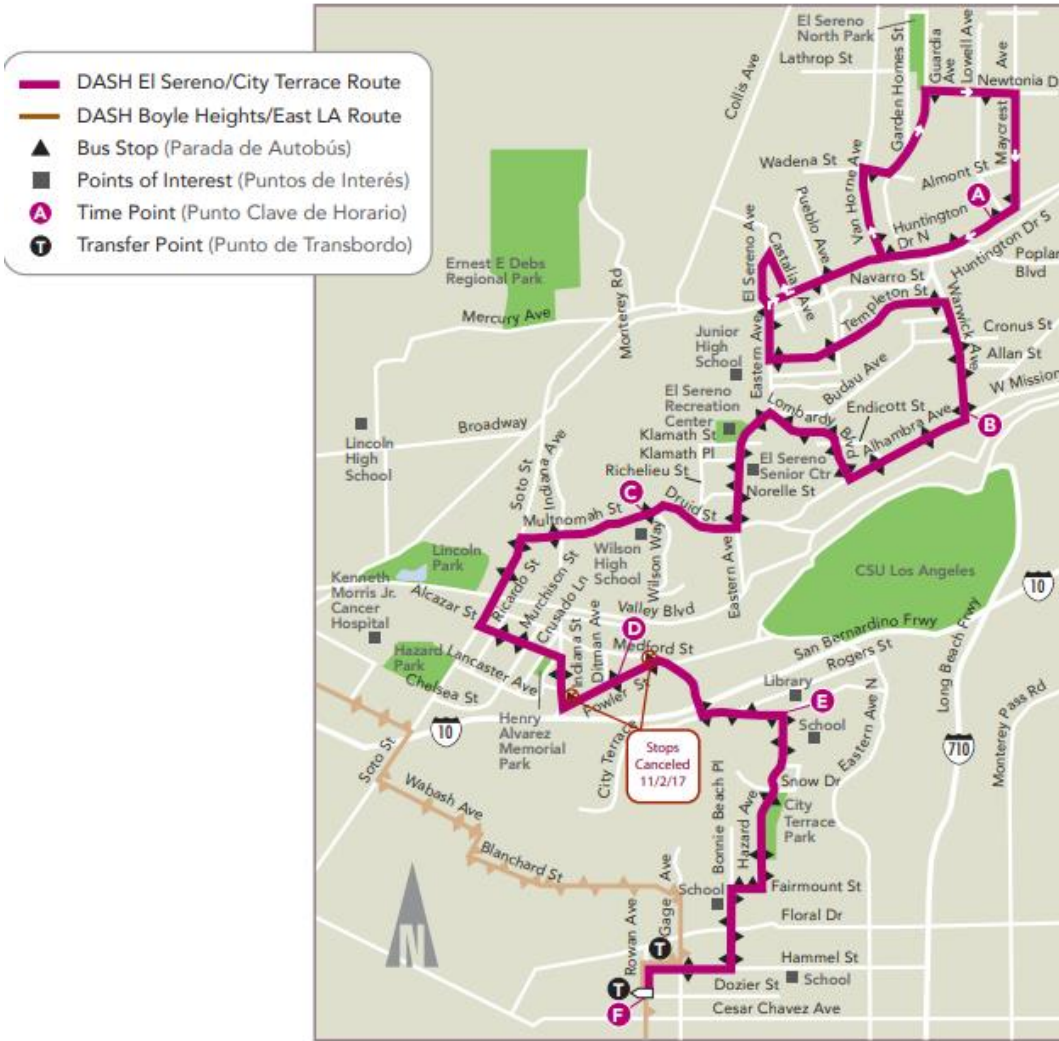

Attachment B

LADOT Service Area	FY22 Line 422	FY22 Line 601 PU	FY22 Line 602 ES	FY23 Line 422	FY23 Line 601 PU	FY23 Line 602 ES
Annual Revenue Hours	13,675	43,887	27,504	13,842	35,664	24,431
Days of Operation	M-F	365	365	M-F	365	365
Service Frequency	10-25 Minutes	10-25 Minutes	10-16 Minutes	10-25 Minutes	10-25 Minutes	10-16 Minutes
Span of Service	AM: 4:55 - 9:30 PM: 1:55 - 8:17	M-F: 5:35AM – 9:58PM S-Su: 6:00 AM – 9:58 PM	M-F: 5:00 AM – 11:02 PM S-Su: 5:02 AM – 11:00 PM	AM: 4:55 - 9:30 PM: 1:55 - 8:17	M-F: 5:35 AM - 9:58 PM S-Su: 6:00 AM - 9:58PM	M-F: 5:00 AM – 11:02 PM S-Su: 5:02 AM - 11:00 PM
Annual Passenger Trips	108,777	2,004,950	483,139	122,036	1,866,942	530,247
Boarding per Hours	7.9	45.7	17.6	8.8	52.3	21.7
Cash Fare	\$1.50 - \$3.00	\$0.50	\$0.50	\$1.50 - \$3.00	\$0.50	\$0.50

EFFECTIVE AUGUST 3, 2020
A PATIR DEL 3 DE AGOSTO, 2020

THOUSAND OAKS/AGOURA HILLS

SAN FERNANDO VALLEY

DOWNTOWN LOS ANGELES

Commuter Express Route 422	Metro Gold Line
Bus Stop	Metro Red Line
Drop-off Only	Metro Purple Line
Points of Interest	Metro Blue Line
Time Point	Metro Expo Line
Park and Ride Lot	Metro Silver Line
	Metro Rail Station

PARK & RIDE LOCATIONS
Thousand Oaks Community Transportation Center (TOCTC) Park & Ride
 265 S. Rancho Road, Thousand Oaks

Caltrans Park & Ride
 (NW) Canwood and Kanan, Agoura Hills

City of Los Angeles
Department of Transportation

(213, 310, 323 or/o 818) 808-2273
www.ladottransit.com

PICO UNION/ECHO PARK

EFFECTIVE JULY 18, 2020
A PARTIR DEL 18 DE JULIO, 2020

DASH Pico Union/Echo Park Route	Commuter Express Routes	Points of Interest/Puntos de Interés
DASH King East	Metro Red Line	Time Point/Punto Clave de Horario
DASH Downtown	Metro Purple Line	Transfer Point/Punto de Transbordo
Route A	Metro Blue Line	Bus Stop/Parada de Autobús
Route B	Metro Expo Line	Metro Rail Station/ Estación de Metro
Route D	Multiple Route Stop/ Parada de Rutas Múltiples	
Route E		
Route F		