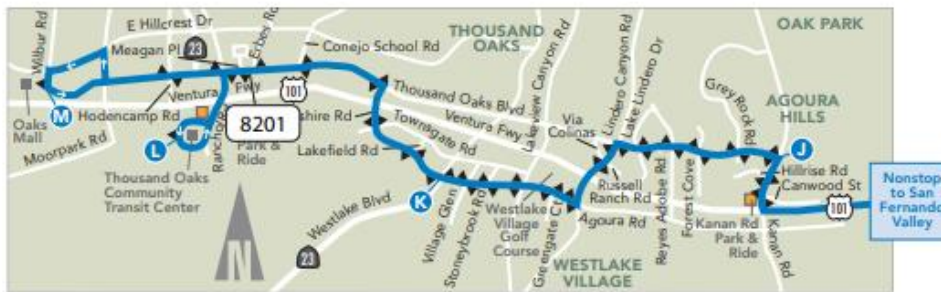

Attachment B

LADOT Service Area	FY22 Line 422	FY22 Line 601 PU	FY22 Line 602 ES	FY23 Line 422	FY23 Line 601 PU	FY23 Line 602 ES
Annual Revenue Hours	13,675	43,887	27,504	13,842	35,664	24,431
Days of Operation	M-F	365	365	M-F	365	365
Service Frequency	10-25 Minutes	10-25 Minutes	10-16 Minutes	10-25 Minutes	10-25 Minutes	10-16 Minutes
Span of Service	AM: 4:55 - 9:30 PM: 1:55 - 8:17	M-F: 5:35AM – 9:58PM S-Su: 6:00 AM – 9:58 PM	M-F: 5:00 AM – 11:02 PM S-Su: 5:02 AM – 11:00 PM	AM: 4:55 - 9:30 PM: 1:55 - 8:17	M-F: 5:35 AM - 9:58 PM S-Su: 6:00 AM - 9:58PM	M-F: 5:00 AM – 11:02 PM S-Su: 5:02 AM - 11:00 PM
Annual Passenger Trips	108,777	2,004,950	483,139	122,036	1,866,942	530,247
Boarding per Hours	7.9	45.7	17.6	8.8	52.3	21.7
Cash Fare	\$1.50 - \$3.00	\$0.50	\$0.50	\$1.50 - \$3.00	\$0.50	\$0.50

EFFECTIVE AUGUST 3, 2020
A PATIR DEL 3 DE AGOSTO, 2020

THOUSAND OAKS/AGOURA HILLS

SAN FERNANDO VALLEY

DOWNTOWN LOS ANGELES

Commuter Express Route 422	Metro Gold Line
Bus Stop	Metro Red Line
Drop-off Only	Metro Purple Line
Points of Interest	Metro Blue Line
Time Point	Metro Expo Line
Park and Ride Lot	Metro Silver Line
	Metro Rail Station

PARK & RIDE LOCATIONS
Thousand Oaks Community Transportation Center (TOCTC) Park & Ride
 265 S. Rancho Road, Thousand Oaks

Caltrans Park & Ride
 (NW) Canwood and Kanan, Agoura Hills

City of Los Angeles
Department of Transportation

(213, 310, 323 or/o 818) 808-2273
www.ladottransit.com

PICO UNION/ECHO PARK

EFFECTIVE JULY 18, 2020
A PARTIR DEL 18 DE JULIO, 2020

DASH Pico Union/Echo Park Route	Commuter Express Routes	Points of Interest/Puntos de Interés
DASH King East	Metro Red Line	Time Point/Punto Clave de Horario
DASH Downtown	Metro Purple Line	Transfer Point/Punto de Transbordo
Route A	Metro Blue Line	Bus Stop/Parada de Autobús
Route B	Metro Expo Line	Metro Rail Station/ Estación de Metro
Route D	Multiple Route Stop/ Parada de Rutas Múltiples	
Route E		
Route F		