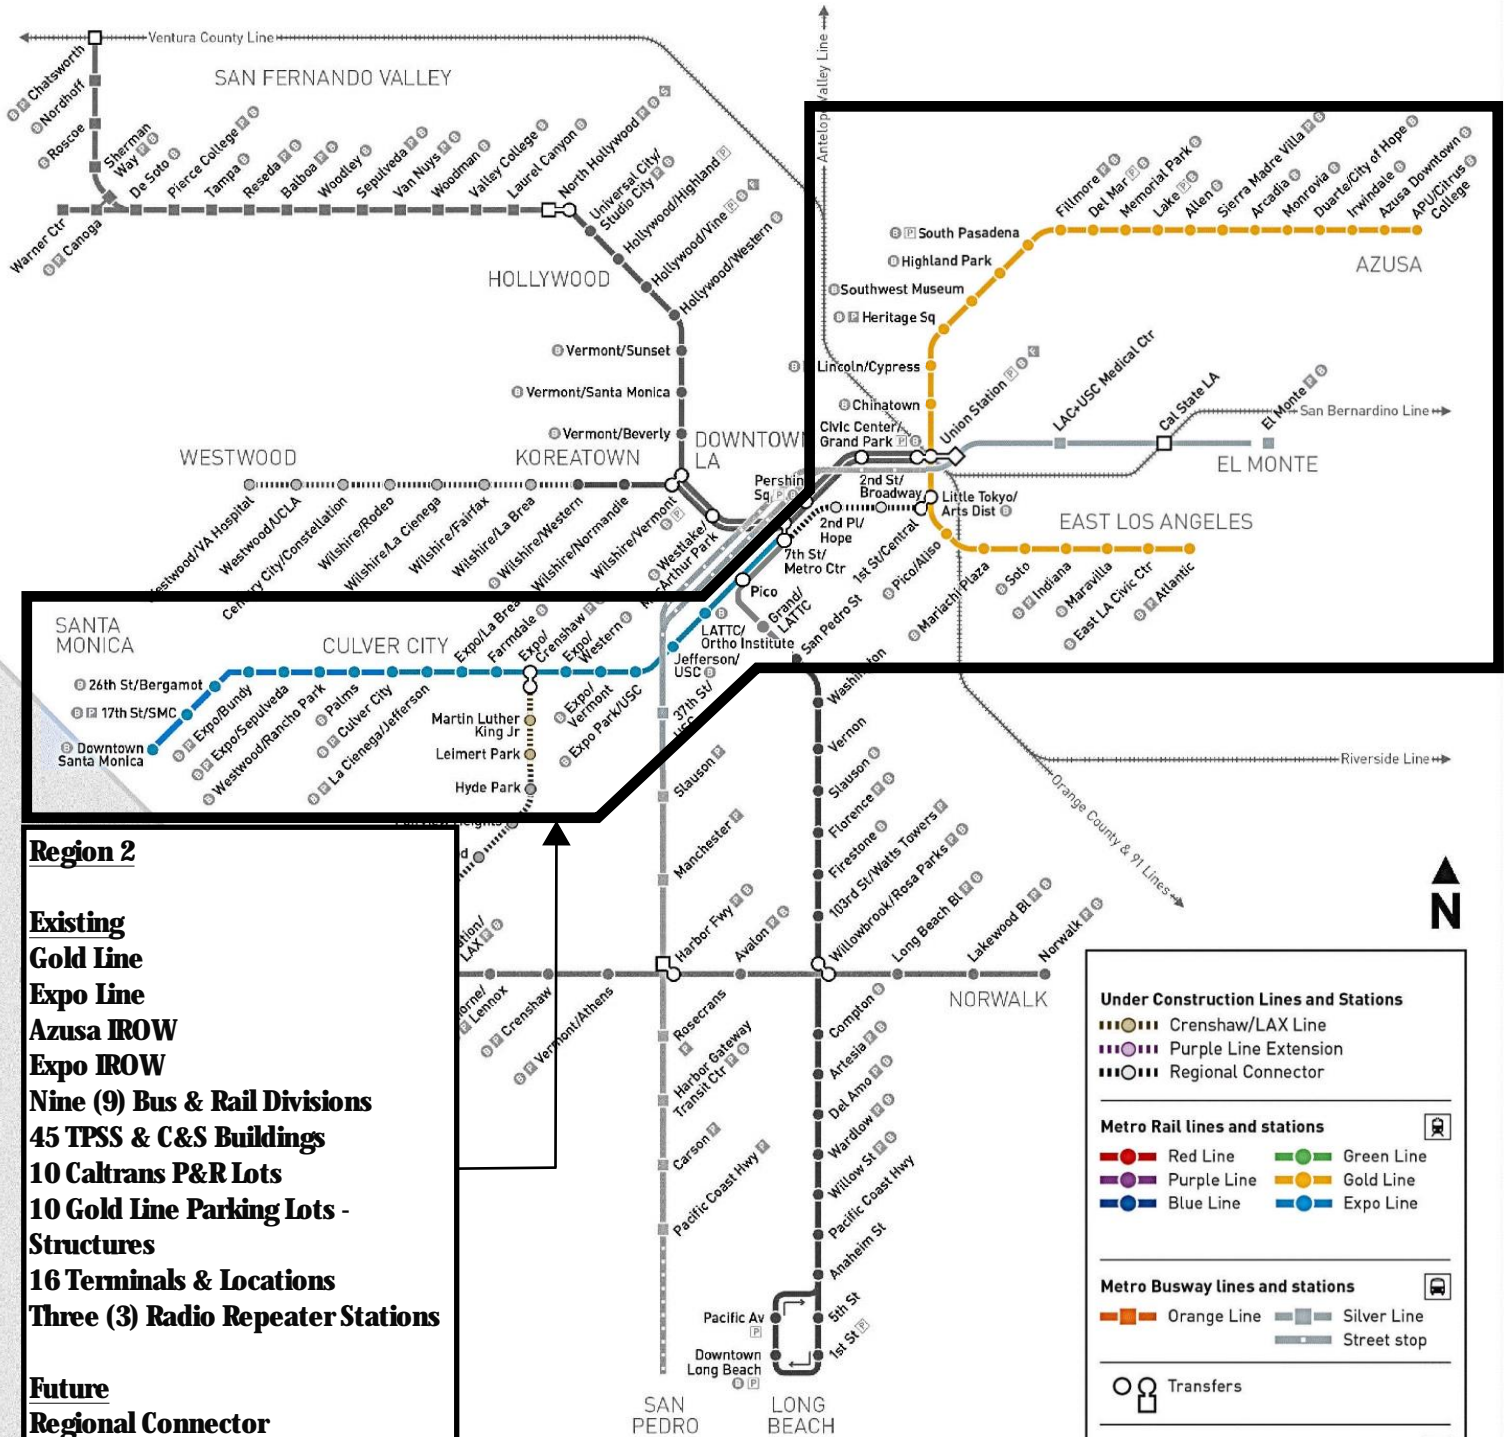

# TRASH & OVERGROWN VEGETATION REMOVAL SERVICES

## Go Metro REGION 2

metro.net

MAR 2016

Subject to Change

16-1745 ©2016 LACMTA