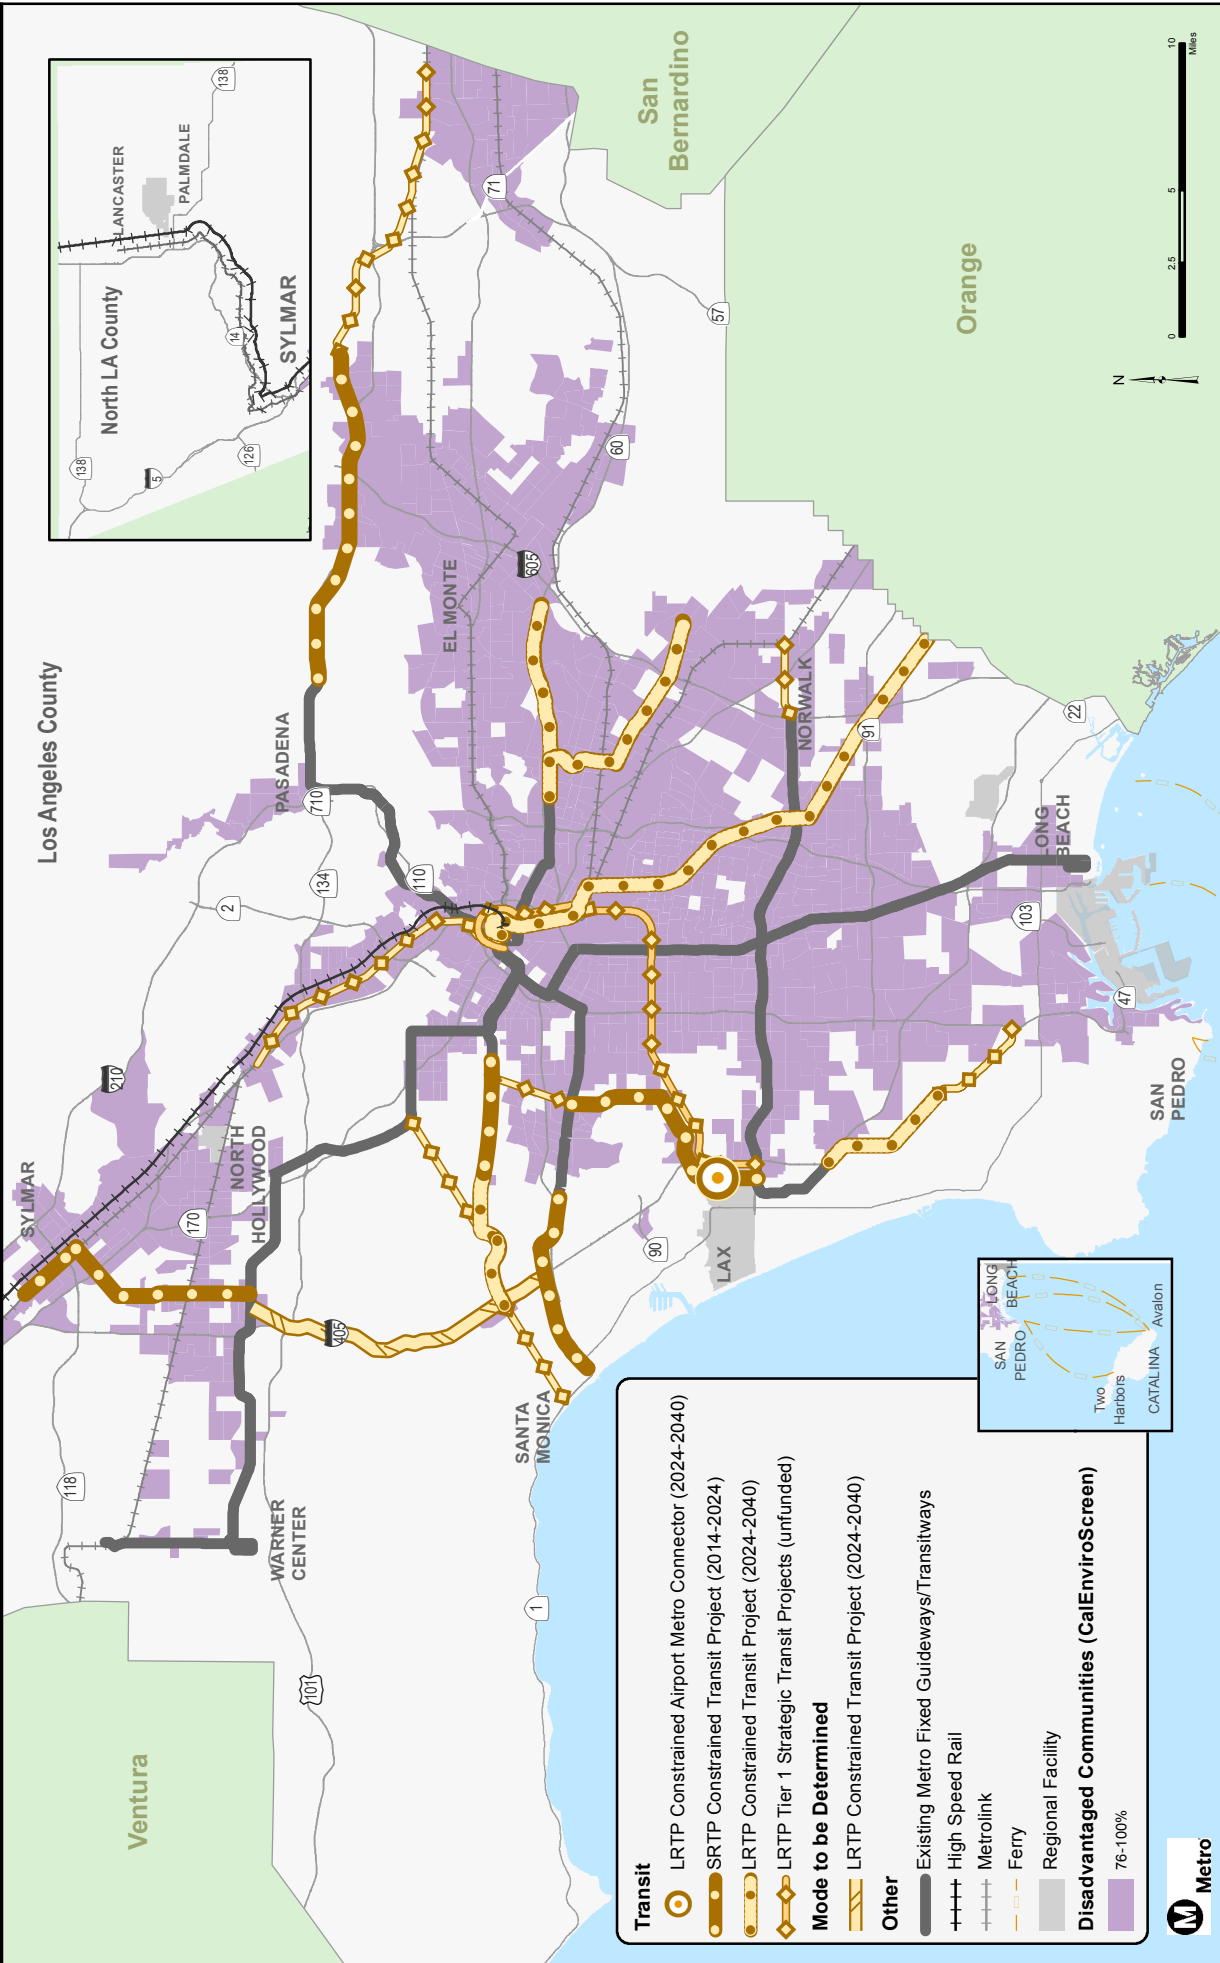

L RTP Transit Projects