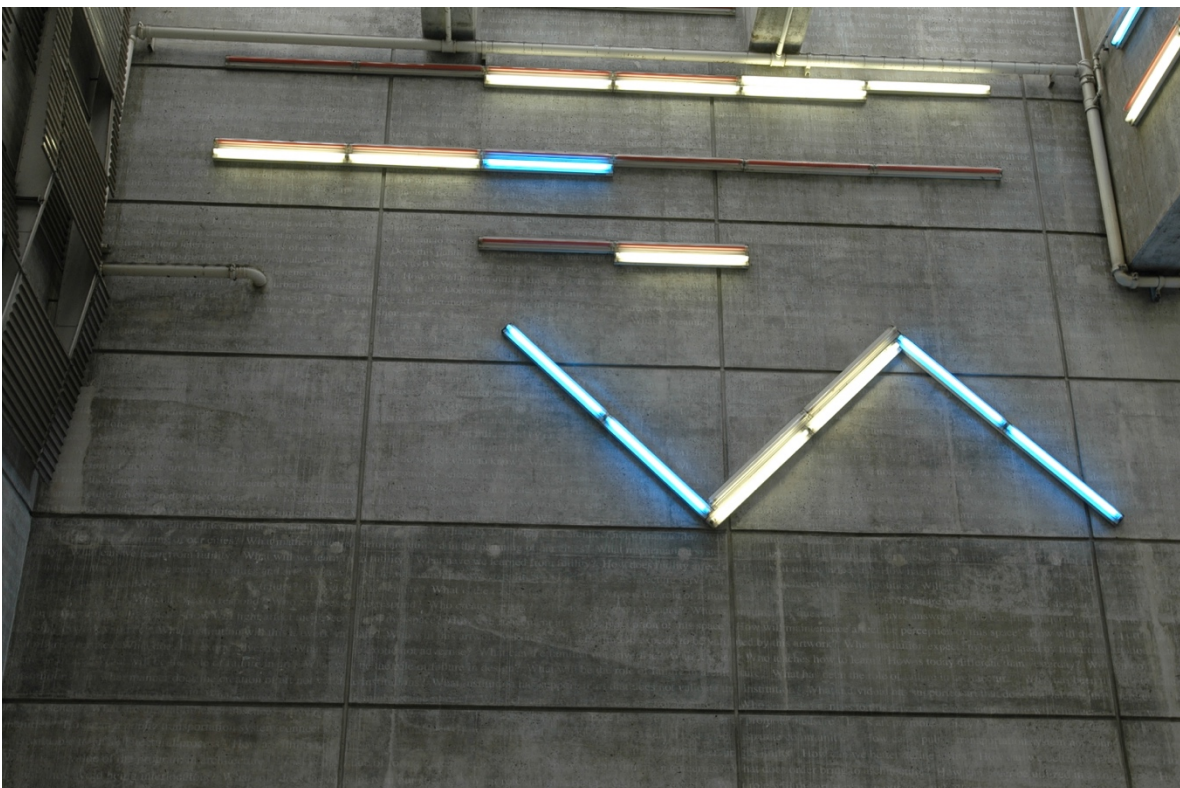

Examples

Metro Blue Line – Artworks impacted as part of Blue Line Refurbishment Project, require renovation

Metro Blue Line – Damaged artwork mosaic tile requires specialized repairs

Original artwork (1 of 82)

Metro Blue/Expo Tunnel – Outdated electrical artworks not functioning as intended

Metro Red Line – Artworks require specialized repair

Metro Red Line – Damaged artwork tile requires specialized repairs

Metro Red Line – Outdated electrical artworks require renovation

Metro Red Line – Artworks require renovation and relocation

Metro Red Line – Artworks require specialized cleaning