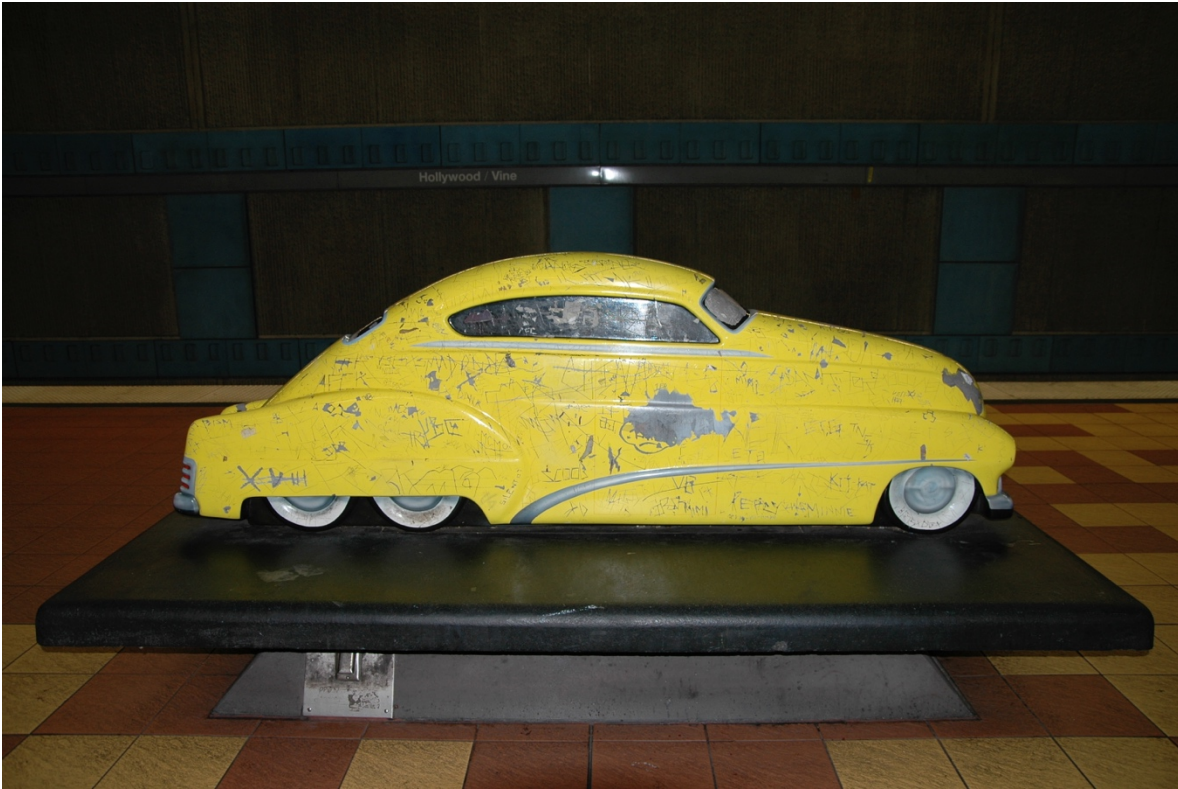

Examples

Metro Blue Line – Artworks impacted as part of Blue Line Refurbishment Project, require renovation

Metro Blue Line – Damaged artwork mosaic tile requires specialized repairs

Original artwork (1 of 82)

Metro Blue/Expo Tunnel – Outdated electrical artworks not functioning as intended

Metro Red Line – Artworks require specialized repair

Metro Red Line – Damaged artwork tile requires specialized repairs

Metro Red Line – Outdated electrical artworks require renovation

Metro Red Line – Artworks require renovation and relocation

Metro Red Line – Artworks require specialized cleaning