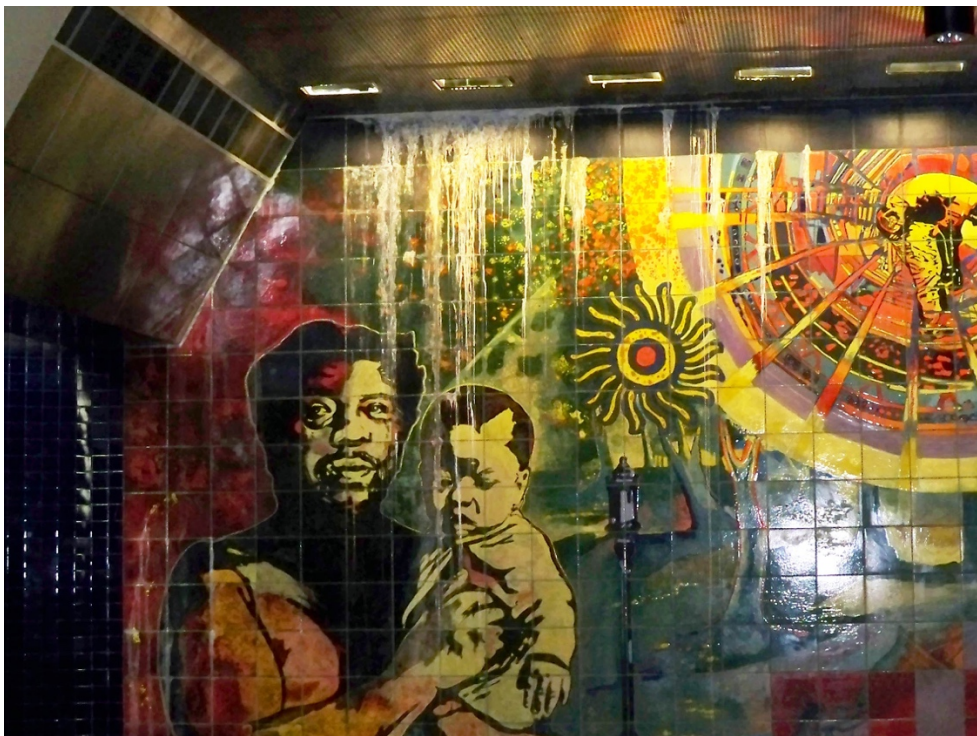

Examples

Metro Blue Line – Artworks impacted as part of Blue Line Refurbishment Project, require renovation

Metro Blue Line – Damaged artwork mosaic tile requires specialized repairs

Original artwork (1 of 82)

Metro Blue/Expo Tunnel – Outdated electrical artworks not functioning as intended

Metro Red Line – Artworks require specialized repair

Metro Red Line – Damaged artwork tile requires specialized repairs

Metro Red Line – Outdated electrical artworks require renovation