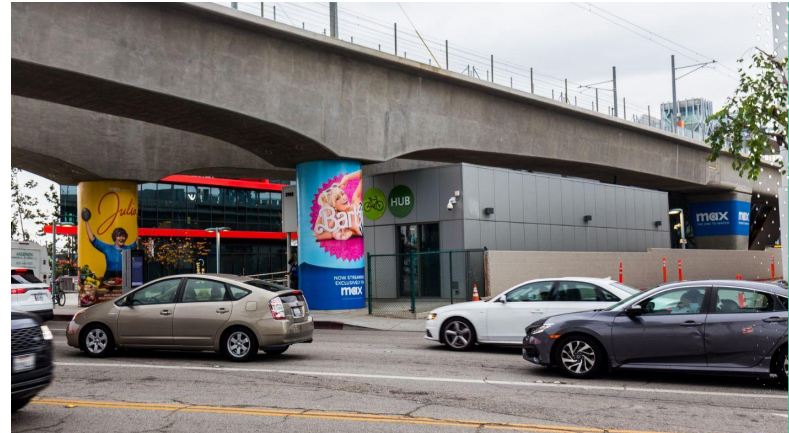

HBO Culver City Station Domination Los Angeles

Culver City Station

HBO "Best of" Showcase 2023

Culver City Station Media Maps

Culver City Station Street Level

Legend

Column Wrap 

Half Wrap Tapered Column 

Trestle Soffit Wrap 

Tapered Column Wrap 

Escalator Panel 

Train Trestle Wrap 

Digital Kiosk 

ARROW INDICATES THE DIRECTION THE CREATIVE WILL FACE. SEE MARKUP ON TEMPLATE.

This column is printed in 6 panels.

Template note:

Map and unit quantities subject to change.
Review most recent version before developing creative.

Culver City Station Street Level

Legend

Large Column Wrap

Small Column Wrap

Digital Kiosk

Template note: