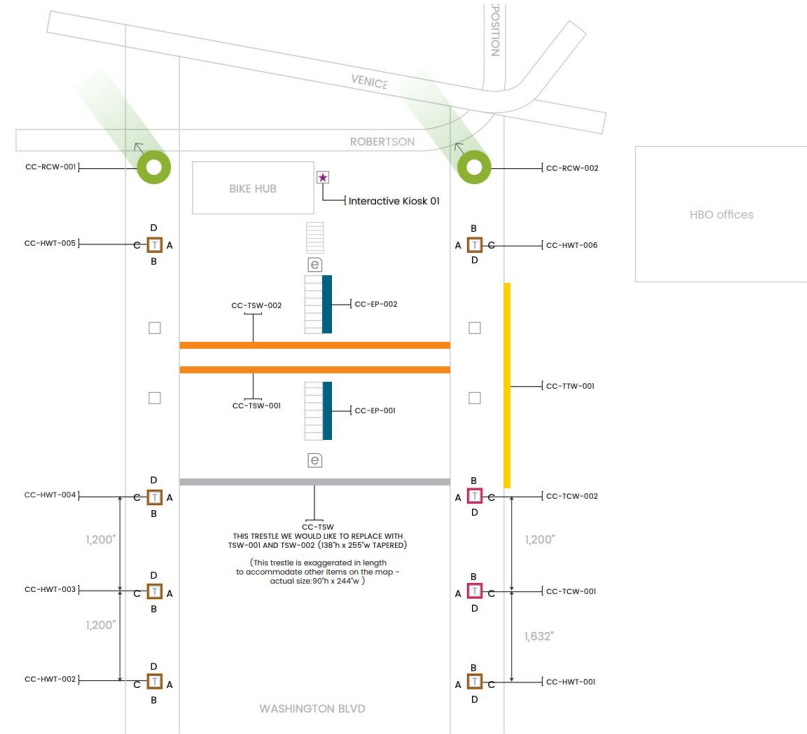

Culver City Station Street Level

Legend

Column Wrap

Half Wrap Tapered Column

Trestle Soffit Wrap

Tapered Column Wrap

Escalator Panel

Train Trestle Wrap

Digital Kiosk

This column is printed in 6 panels.

Template note:

Map and unit quantities subject to change.
Review most recent version before developing creative.