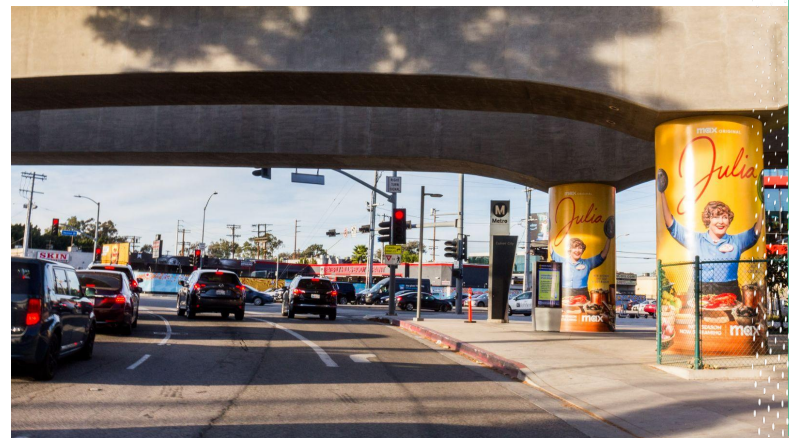

HBO Culver City Station Domination Los Angeles

Culver City Station

HBO "Best of" Showcase 2023

Culver City Station Media Maps

Culver City Station Street Level

Legend

Column Wrap 

Half Wrap Tapered Column 

Trestle Soffit Wrap 

Tapered Column Wrap 

Escalator Panel 

Train Trestle Wrap 

Digital Kiosk 

ARROW INDICATES THE DIRECTION THE CREATIVE WILL FACE. SEE MARKUP ON TEMPLATE.

This column is printed in 6 panels.

Please indicate the centermost point that you would like to face oncoming traffic. Indicate by panel number.

THE LETTERING ON THE PILLARS (A, B, C, D) MATCH THE LETTERS ON THE TEMPLATE. THIS WILL GIVE YOU AN IDEA OF DIRECTION AND WHERE THE OBSTRUCTIONS/SIGNAGE ARE LOCATED.

Template note:

Map and unit quantities subject to change.
Review most recent version before developing creative.

Culver City Station Street Level

Legend

Large Column Wrap

Small Column Wrap

Digital Kiosk

Template note: