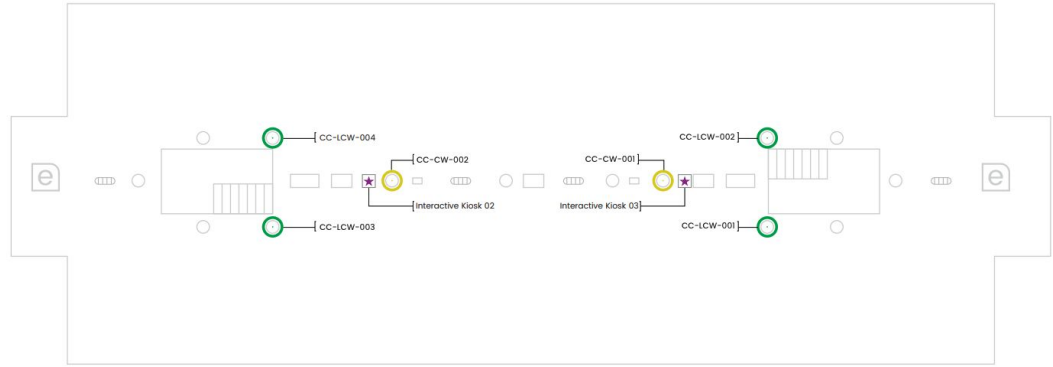

Trestle Soffit Wrap 

Tapered Column Wrap 

Escalator Panel 

Train Trestle Wrap 

Digital Kiosk 

ARROW INDICATES THE DIRECTION THE CREATIVE WILL FACE. SEE MARKUP ON TEMPLATE.

This column is printed in 6 panels.

Please indicate the centermost point that you would like to face oncoming traffic. Indicate by panel number.

THE LETTERING ON THE PILLARS (A, B, C, D) MATCH THE LETTERS ON THE TEMPLATE. THIS WILL GIVE YOU AN IDEA OF DIRECTION AND WHERE THE OBSTRUCTIONS/SIGNAGE ARE LOCATED.

Template note:

Map and unit quantities subject to change.
Review most recent version before developing creative.

Culver City Station Street Level

Legend

Large Column Wrap

Small Column Wrap

Digital Kiosk

Template note: