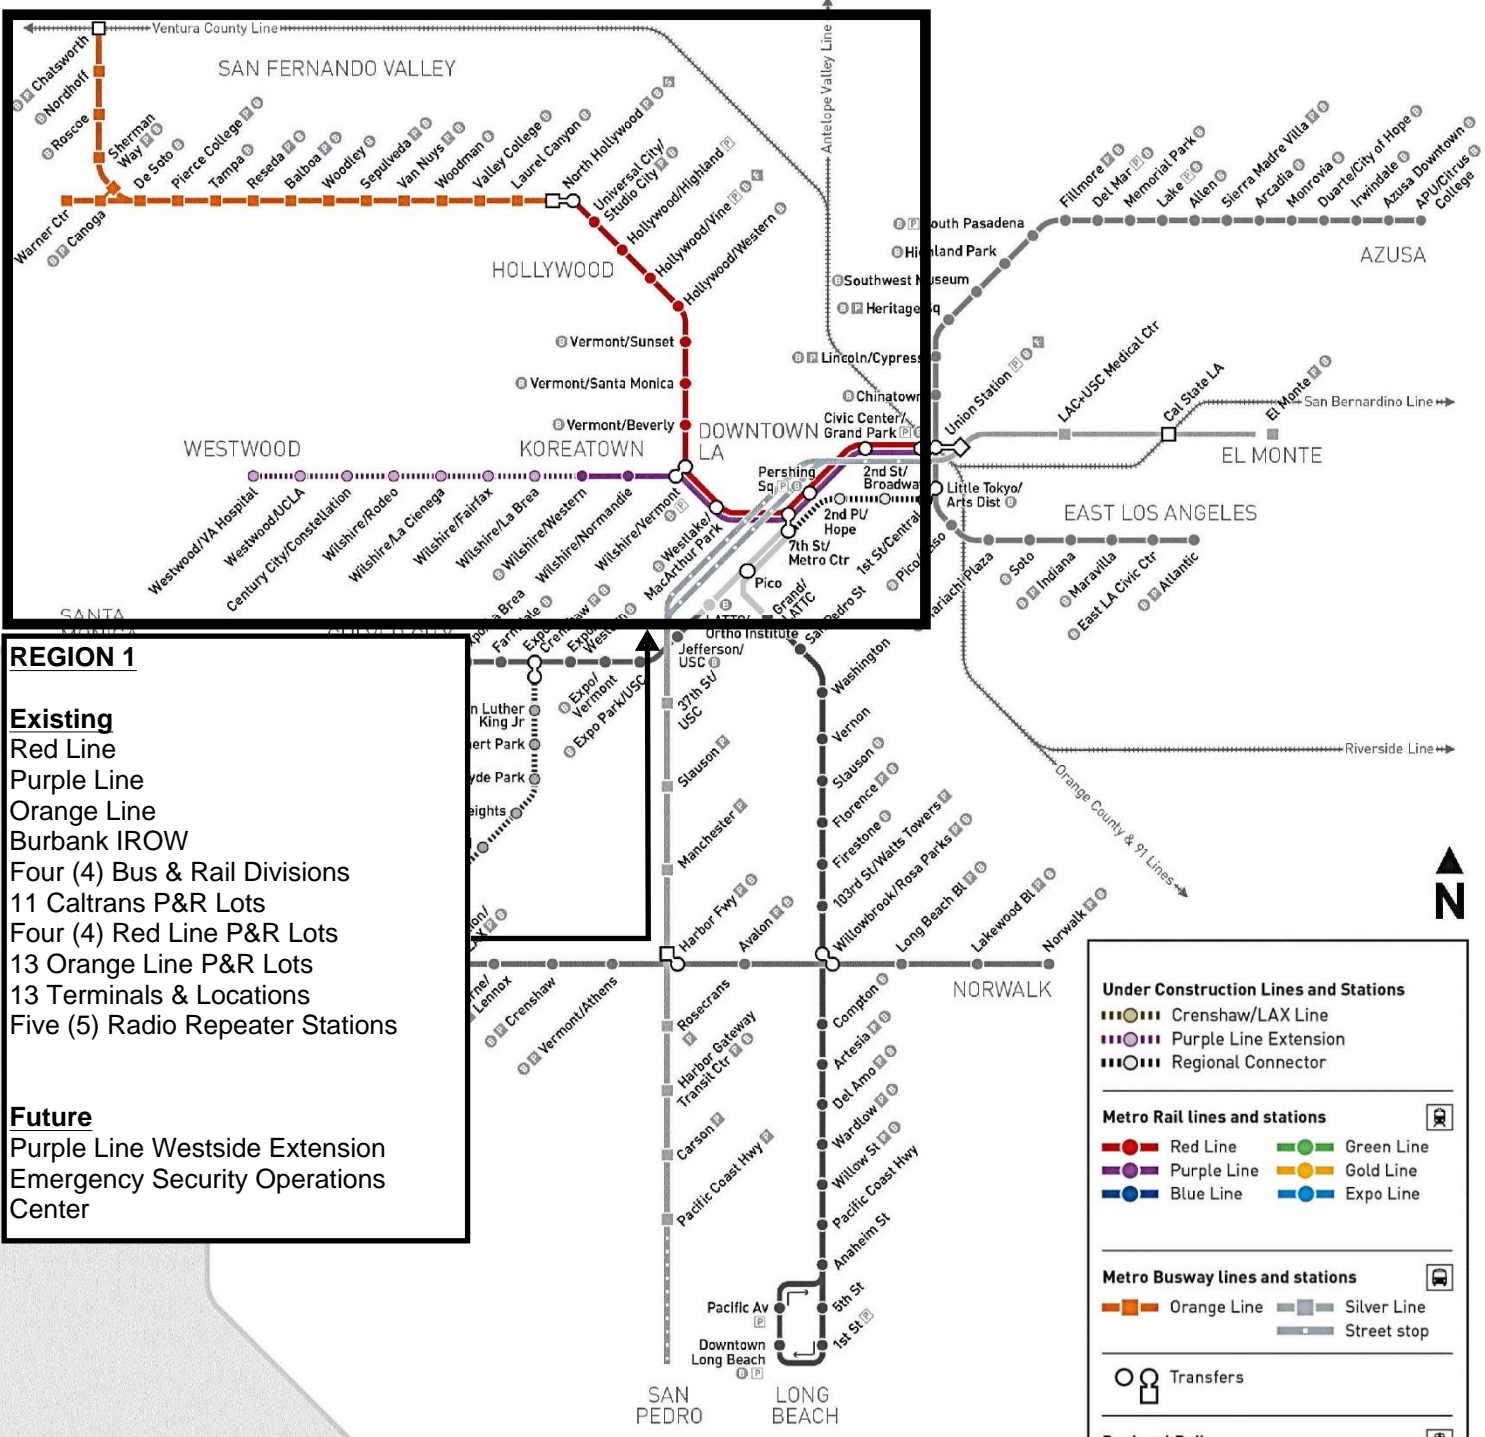

# TRASH & OVERGROWN VEGETATION REMOVAL SERVICES

## Go Metro REGION 1

metro.net

**REGION 1**

**Existing**  
 Red Line  
 Purple Line  
 Orange Line  
 Burbank IROW  
 Four (4) Bus & Rail Divisions  
 11 Caltrans P&R Lots  
 Four (4) Red Line P&R Lots  
 13 Orange Line P&R Lots  
 13 Terminals & Locations  
 Five (5) Radio Repeater Stations

**Future**  
 Purple Line Westside Extension  
 Emergency Security Operations Center

**Under Construction Lines and Stations**

- Crenshaw/LAX Line
- Purple Line Extension
- Regional Connector

**Metro Rail lines and stations**

- Red Line
- Purple Line
- Blue Line
- Green Line
- Gold Line
- Expo Line

**Metro Busway lines and stations**

- Orange Line
- Silver Line
- Street stop

**Transfers**

**Regional Rail**

- MetroLink & Amtrak

**Airport Shuttle**