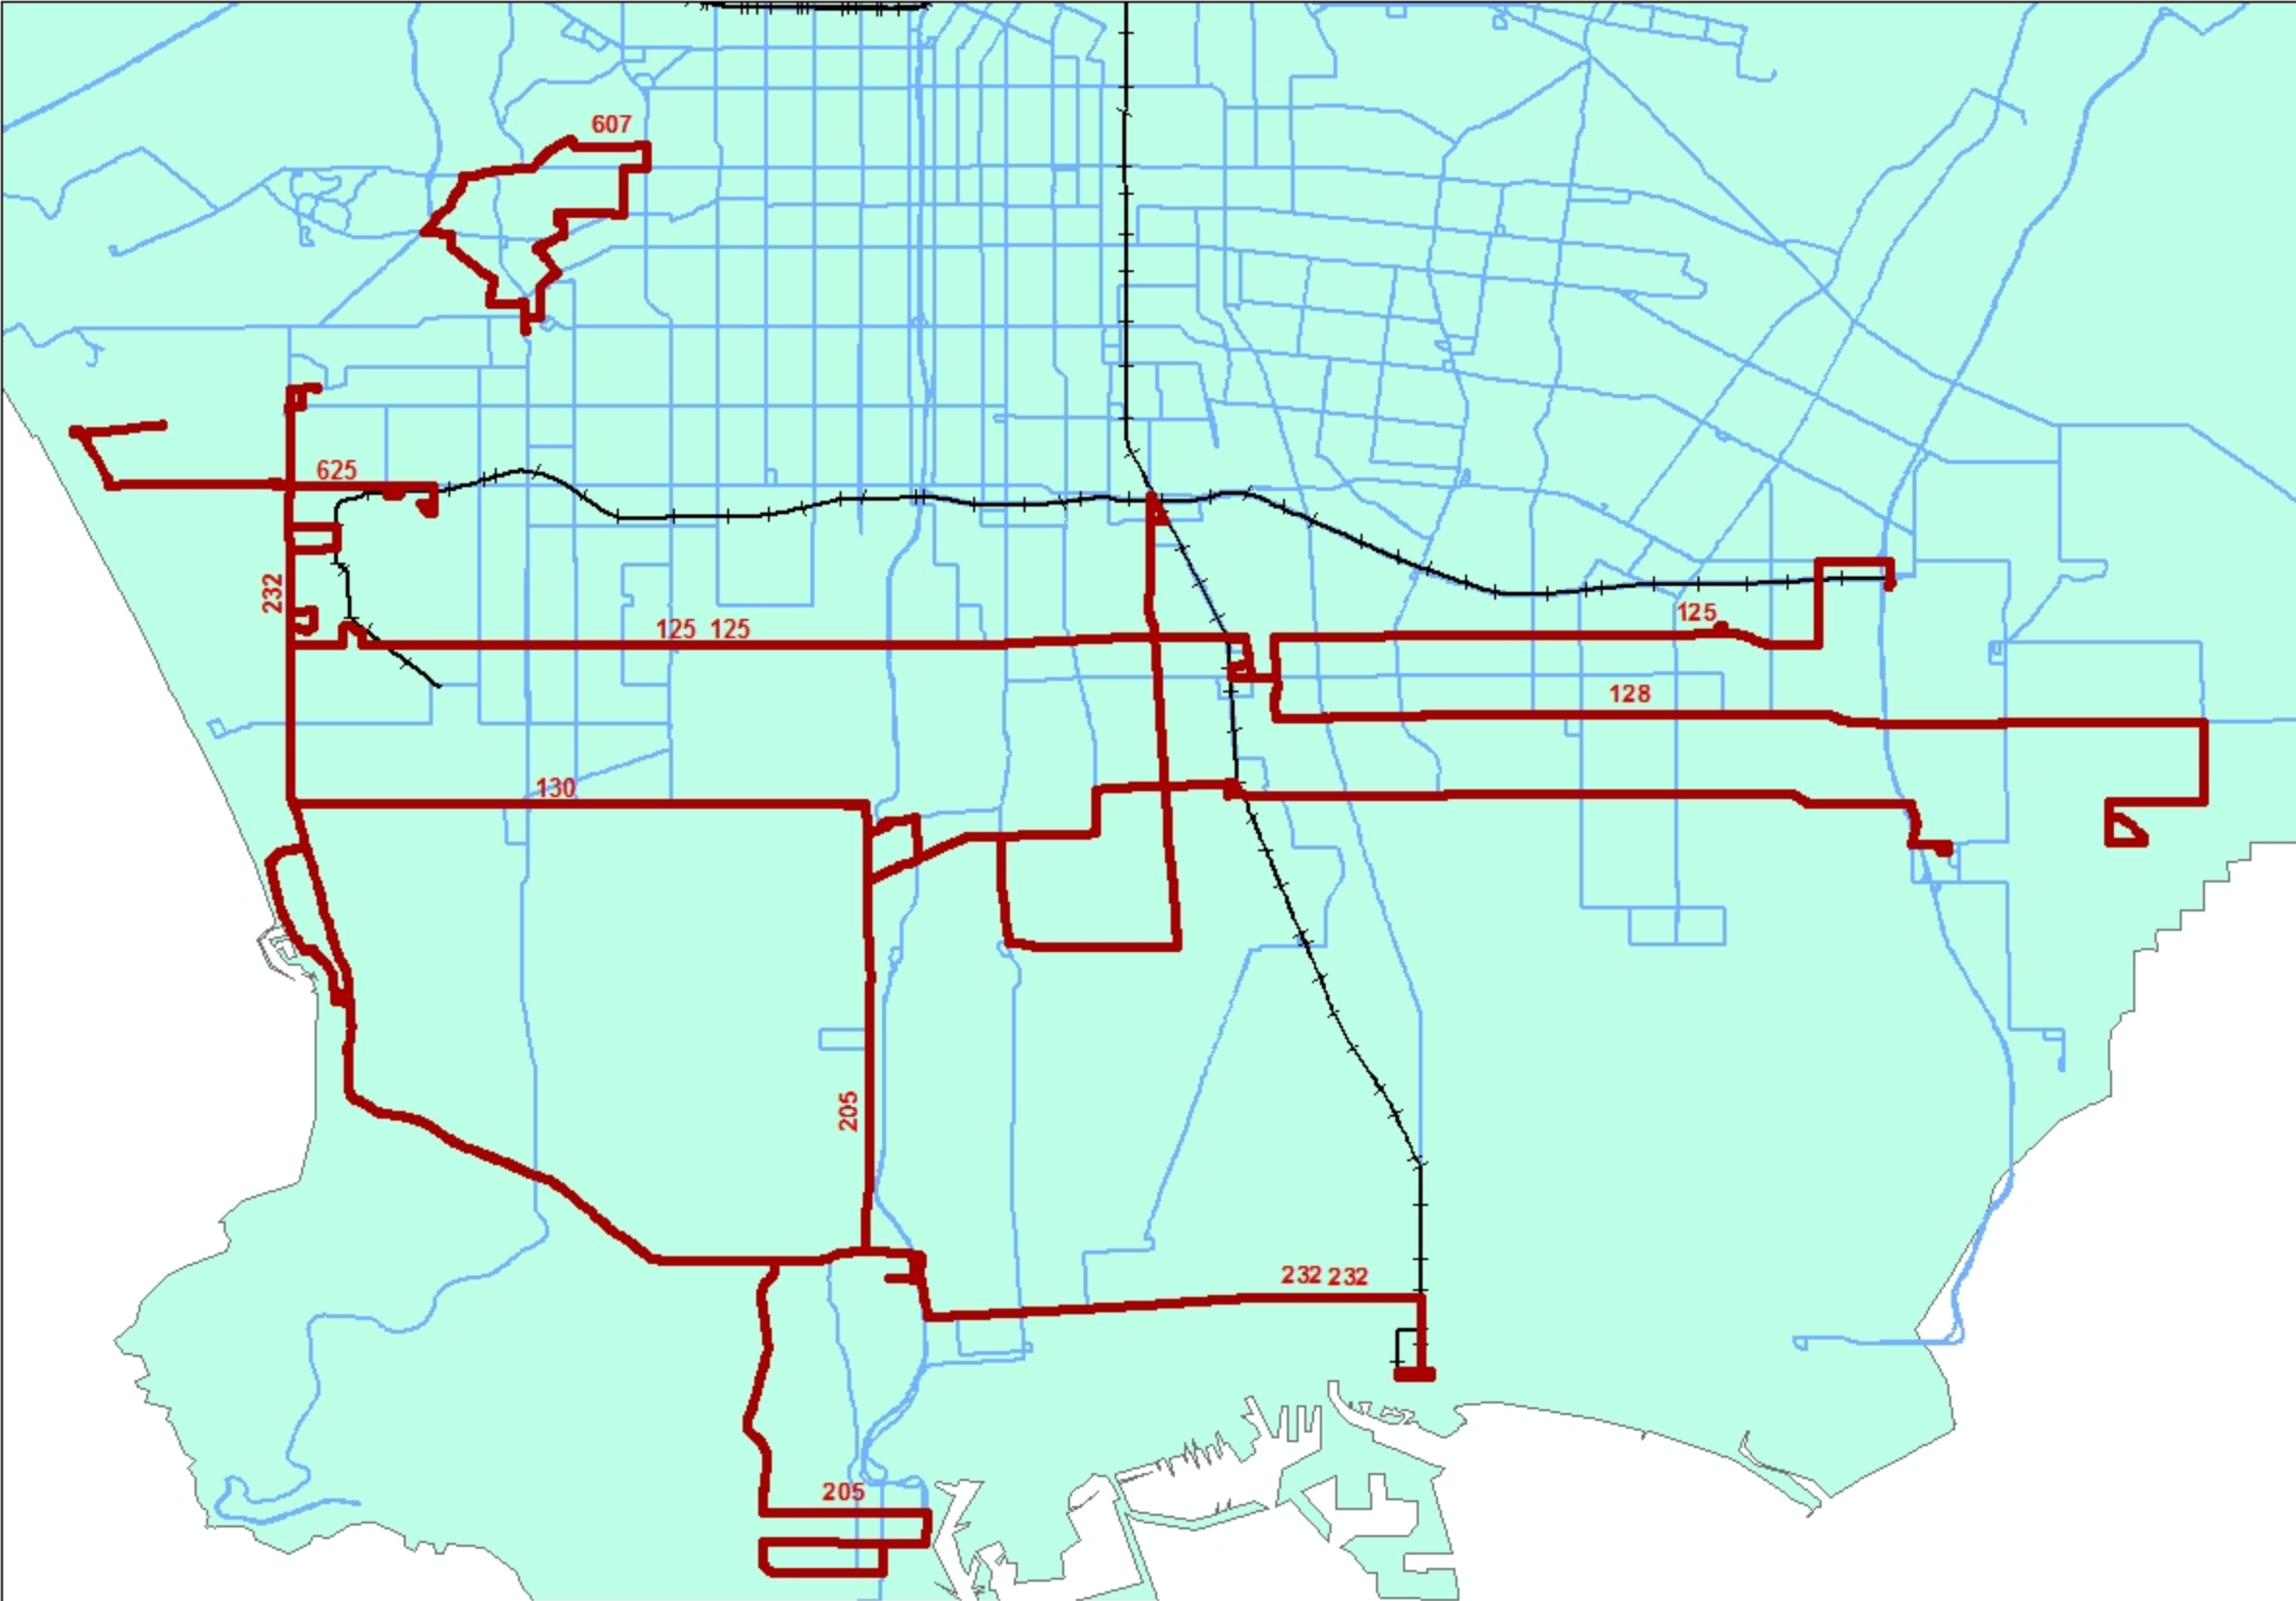

Metro South Region Contract Service Bus Lines

Legend

- Metro South Region Contract Lines
- +— Metro Rail Lines
- Metro Bus Lines
- Major Streets
- Metro Service Area

Thomas Bros. Maps
A RAND McNALLY COMPANY

Thomas Bros. Maps is a registered trademark of Rand McNally & Company. Reproduced with permission granted by Rand McNally & Company. © Rand McNally & Company. All rights reserved.