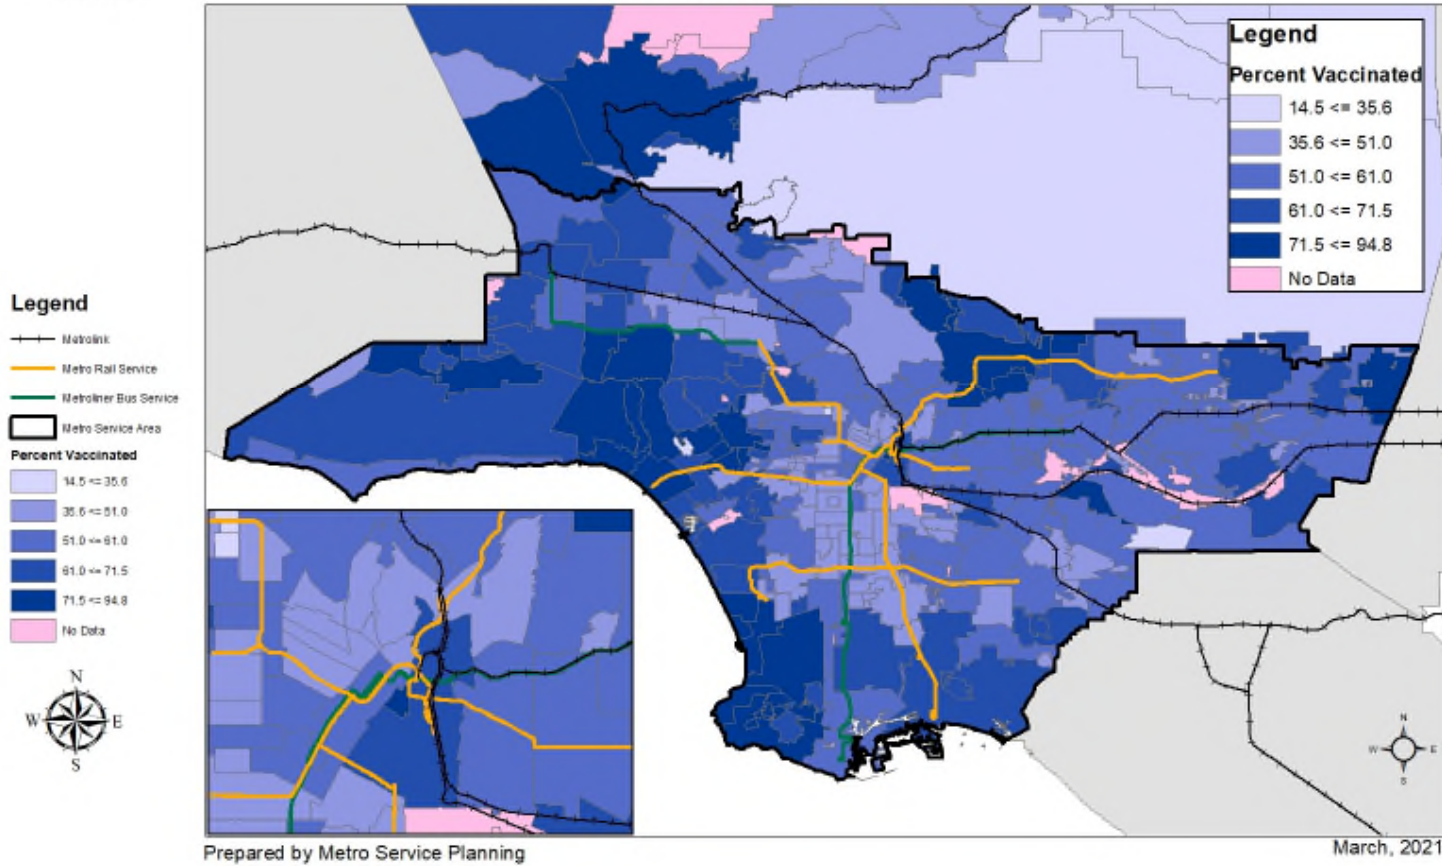

Supporting Equitable Vaccination Site Access

KeAndra Cylear Dodds

Executive Officer, Equity and Race

Los Angeles County Vaccination Rates - 18 Years and Older by City and Community as of Mid-March, 2021

Prepared by Metro Service Planning

March, 2021

Los Angeles County Vaccination Rates - 65 Years and Older by City and Community as of Mid-March, 2021

General Public Vaccination Sites with Metro Transit Service as of Mid-March, 2021

Existing and Potential Vaccination Sites overlaid with Los Angeles County Age 65+ Vaccination Rates

Prepared by Metro Service Planning

March, 2021

Existing and Potential Walkup Vaccination Sites overlaid with Los Angeles County Age 65+ Vaccination Rates

Proposed Sites:

- Harbor Gateway Station
- Orange Line Sepulveda Station
- Expo Sepulveda Station
- Orange Line Canoga Station
- Willowbrook/Rosa Parks Station
- Union Station*
- Sierra Madre Villa Station
- Crenshaw/I-105 Station
- Norwalk Station
- North Hollywood Station
- El Monte Station
- Willow Station
- Mariachi Plaza Station*
- Downtown LA Metro Park and Ride Lot