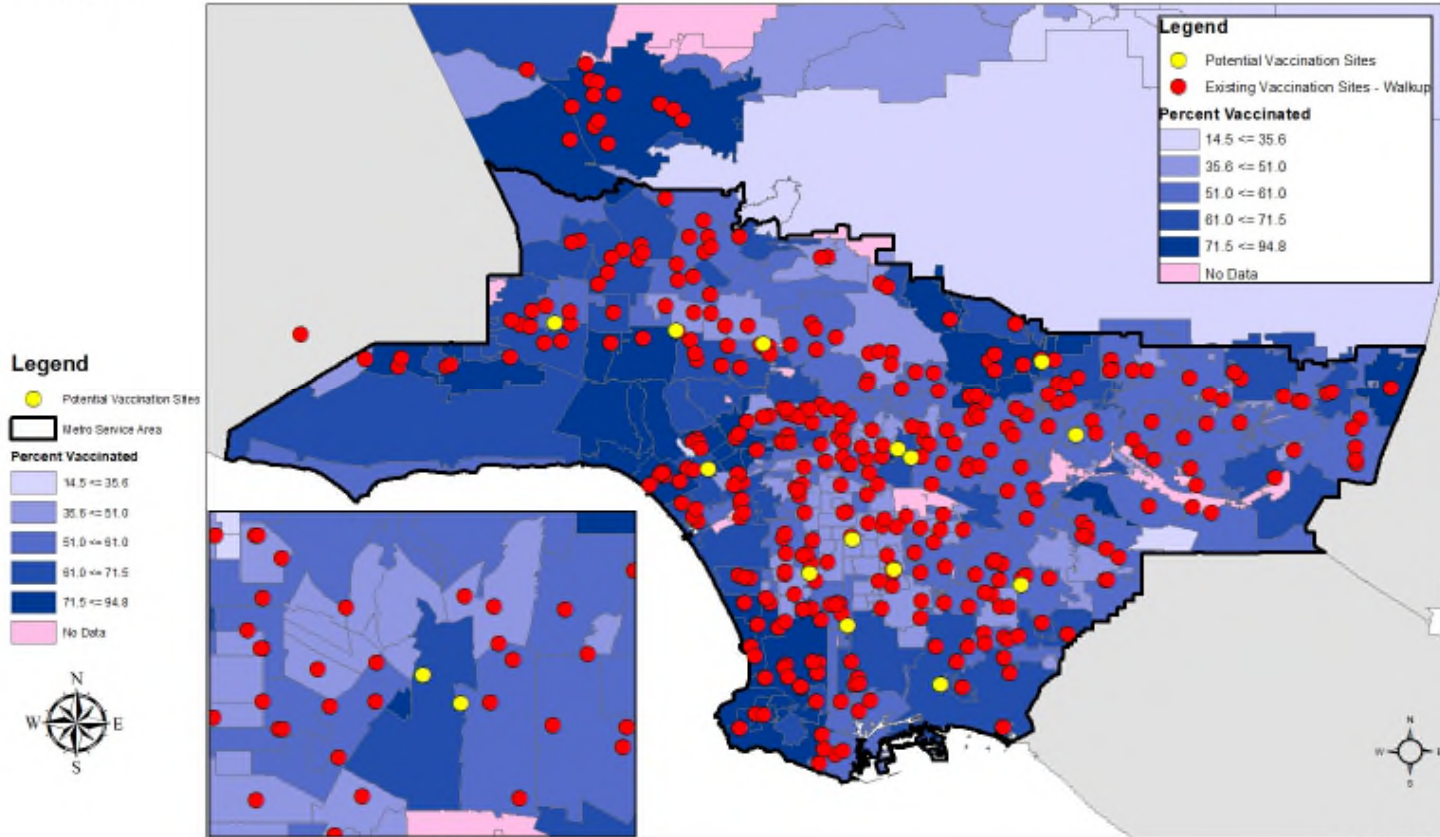

Supporting Equitable Vaccination Site Access

KeAndra Cylear Dodds

Executive Officer, Equity and Race

Los Angeles County Vaccination Rates - 18 Years and Older by City and Community as of Mid-March, 2021

Prepared by Metro Service Planning

March, 2021

Los Angeles County Vaccination Rates - 65 Years and Older by City and Community as of Mid-March, 2021

General Public Vaccination Sites with Metro Transit Service as of Mid-March, 2021

Existing and Potential Vaccination Sites overlaid with Los Angeles County Age 65+ Vaccination Rates

Prepared by Metro Service Planning

March, 2021

Existing and Potential Walkup Vaccination Sites overlaid with Los Angeles County Age 65+ Vaccination Rates

Proposed Sites:

- Harbor Gateway Station
- Orange Line Sepulveda Station
- Expo Sepulveda Station
- Orange Line Canoga Station
- Willowbrook/Rosa Parks Station
- Union Station*
- Sierra Madre Villa Station
- Crenshaw/I-105 Station
- Norwalk Station
- North Hollywood Station
- El Monte Station
- Willow Station
- Mariachi Plaza Station*
- Downtown LA Metro Park and Ride Lot