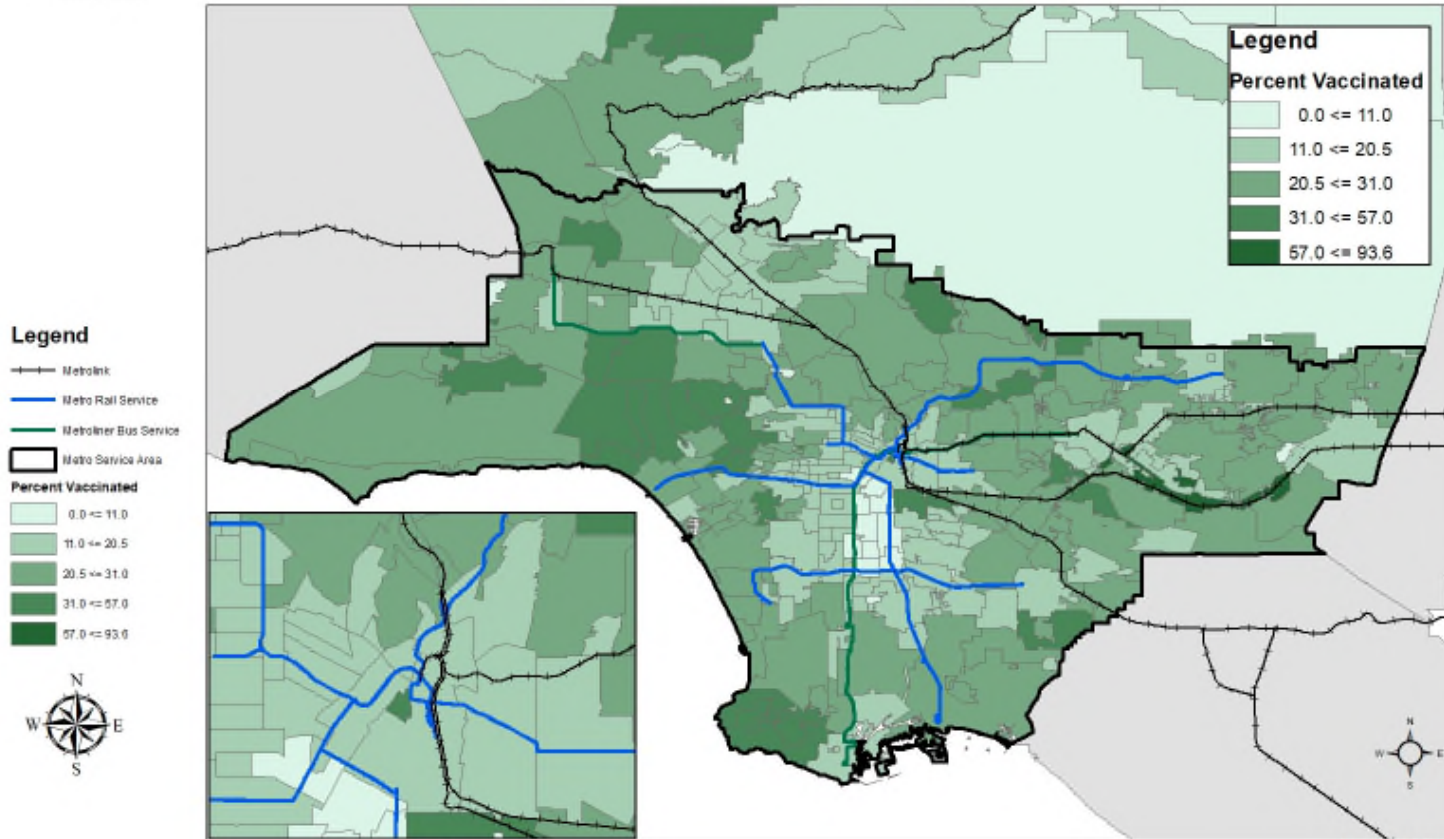

Supporting Equitable Vaccination Site Access

KeAndra Cylear Dodds

Executive Officer, Equity and Race

Los Angeles County Vaccination Rates - 18 Years and Older by City and Community as of Mid-March, 2021

Prepared by Metro Service Planning

March, 2021

Los Angeles County Vaccination Rates - 65 Years and Older by City and Community as of Mid-March, 2021

General Public Vaccination Sites with Metro Transit Service as of Mid-March, 2021

Existing and Potential Vaccination Sites overlaid with Los Angeles County Age 65+ Vaccination Rates

Prepared by Metro Service Planning

March, 2021

Existing and Potential Walkup Vaccination Sites overlaid with Los Angeles County Age 65+ Vaccination Rates

Proposed Sites:

- Harbor Gateway Station
- Orange Line Sepulveda Station
- Expo Sepulveda Station
- Orange Line Canoga Station
- Willowbrook/Rosa Parks Station
- Union Station*
- Sierra Madre Villa Station
- Crenshaw/I-105 Station
- Norwalk Station
- North Hollywood Station
- El Monte Station
- Willow Station
- Mariachi Plaza Station*
- Downtown LA Metro Park and Ride Lot