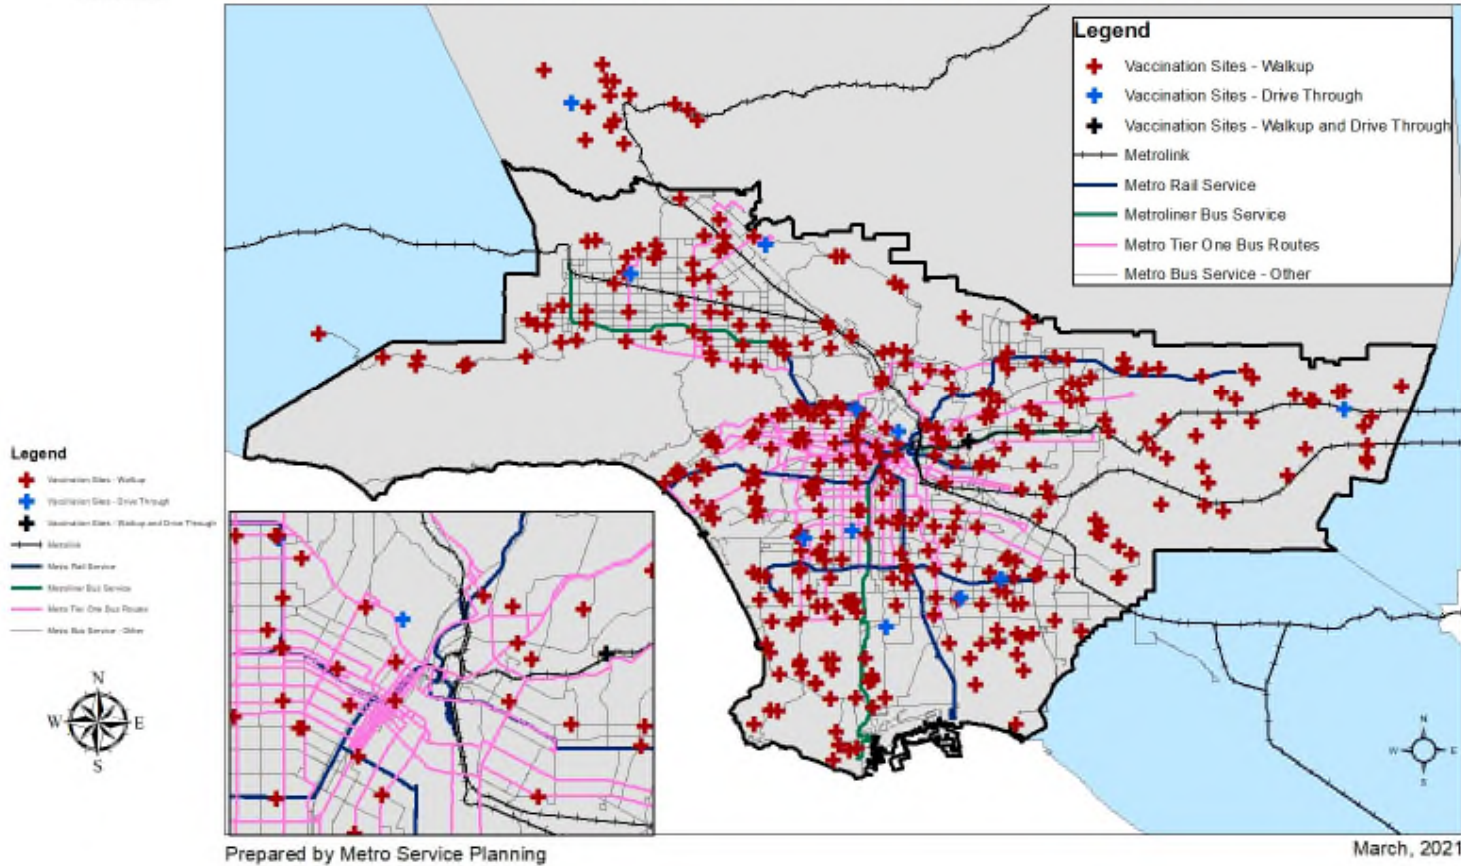

Supporting Equitable Vaccination Site Access

KeAndra Cylear Dodds

Executive Officer, Equity and Race

Los Angeles County Vaccination Rates - 18 Years and Older by City and Community as of Mid-March, 2021

Prepared by Metro Service Planning

March, 2021

Los Angeles County Vaccination Rates - 65 Years and Older by City and Community as of Mid-March, 2021

General Public Vaccination Sites with Metro Transit Service as of Mid-March, 2021

Existing and Potential Vaccination Sites overlaid with Los Angeles County Age 65+ Vaccination Rates

Prepared by Metro Service Planning

March, 2021

Existing and Potential Walkup Vaccination Sites overlaid with Los Angeles County Age 65+ Vaccination Rates

Proposed Sites:

- Harbor Gateway Station
- Orange Line Sepulveda Station
- Expo Sepulveda Station
- Orange Line Canoga Station
- Willowbrook/Rosa Parks Station
- Union Station*
- Sierra Madre Villa Station
- Crenshaw/I-105 Station
- Norwalk Station
- North Hollywood Station
- El Monte Station
- Willow Station
- Mariachi Plaza Station*
- Downtown LA Metro Park and Ride Lot