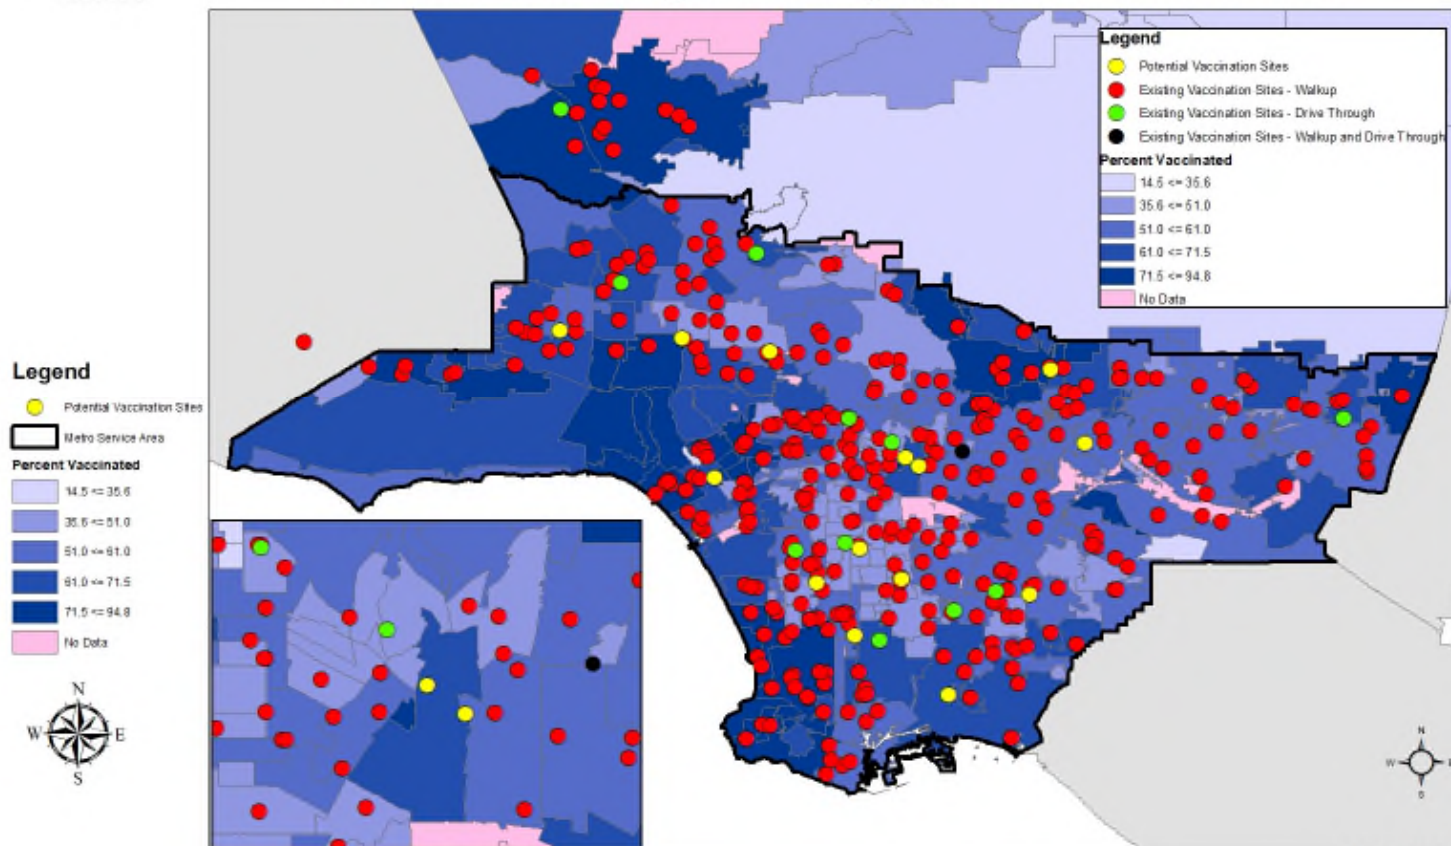

Supporting Equitable Vaccination Site Access

KeAndra Cylear Dodds

Executive Officer, Equity and Race

Los Angeles County Vaccination Rates - 18 Years and Older by City and Community as of Mid-March, 2021

Prepared by Metro Service Planning

March, 2021

Los Angeles County Vaccination Rates - 65 Years and Older by City and Community as of Mid-March, 2021

General Public Vaccination Sites with Metro Transit Service as of Mid-March, 2021

Existing and Potential Vaccination Sites overlaid with Los Angeles County Age 65+ Vaccination Rates

Prepared by Metro Service Planning

March, 2021

Existing and Potential Walkup Vaccination Sites overlaid with Los Angeles County Age 65+ Vaccination Rates

Proposed Sites:

- Harbor Gateway Station
- Orange Line Sepulveda Station
- Expo Sepulveda Station
- Orange Line Canoga Station
- Willowbrook/Rosa Parks Station
- Union Station*
- Sierra Madre Villa Station
- Crenshaw/I-105 Station
- Norwalk Station
- North Hollywood Station
- El Monte Station
- Willow Station
- Mariachi Plaza Station*
- Downtown LA Metro Park and Ride Lot