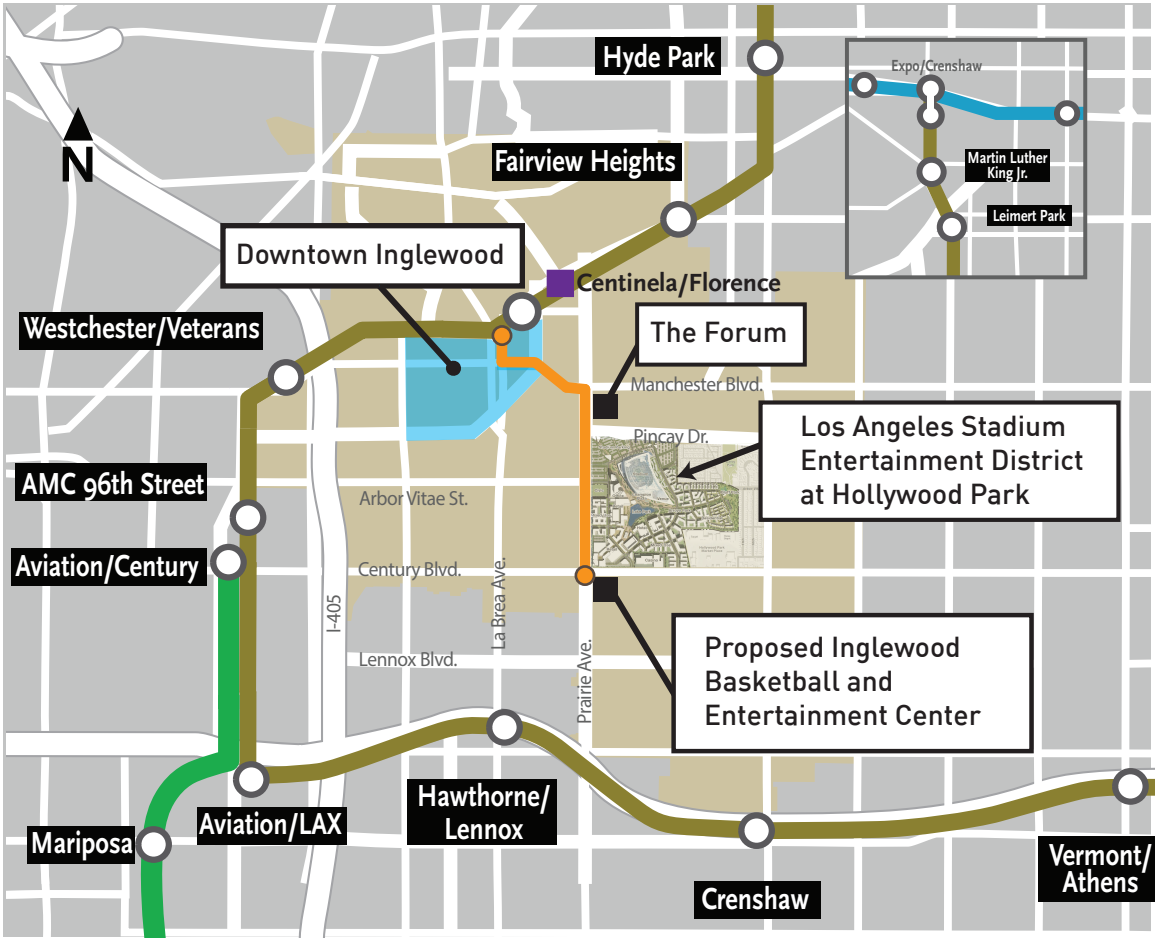

# Map of Inglewood Projects

NFL Stadium (72,000 seats) & Performance Arena (6,000 seats)

- 50 Stadium events (incl. 22 NFL games, two on weekdays and 20 on weekends)
- 75 Arena events
- 10,000 parking spaces
- 23,600 event demand

Forum (17,500 seats)

- 82 events (37 large events)
- 3,000 parking spaces
- 5,400 event demand

Inglewood Basketball & Entertainment Center (Clippers Arena, 18,000 seats)

- 105 events (44 large events)
- 3,500 parking spaces
- 5,700 event demand

(Event Information Source: Inglewood)

### Legend

- █ Metro Green Line
- █ Metro Crenshaw/LAX Line (proposed)
- Inglewood's People Mover (proposed)