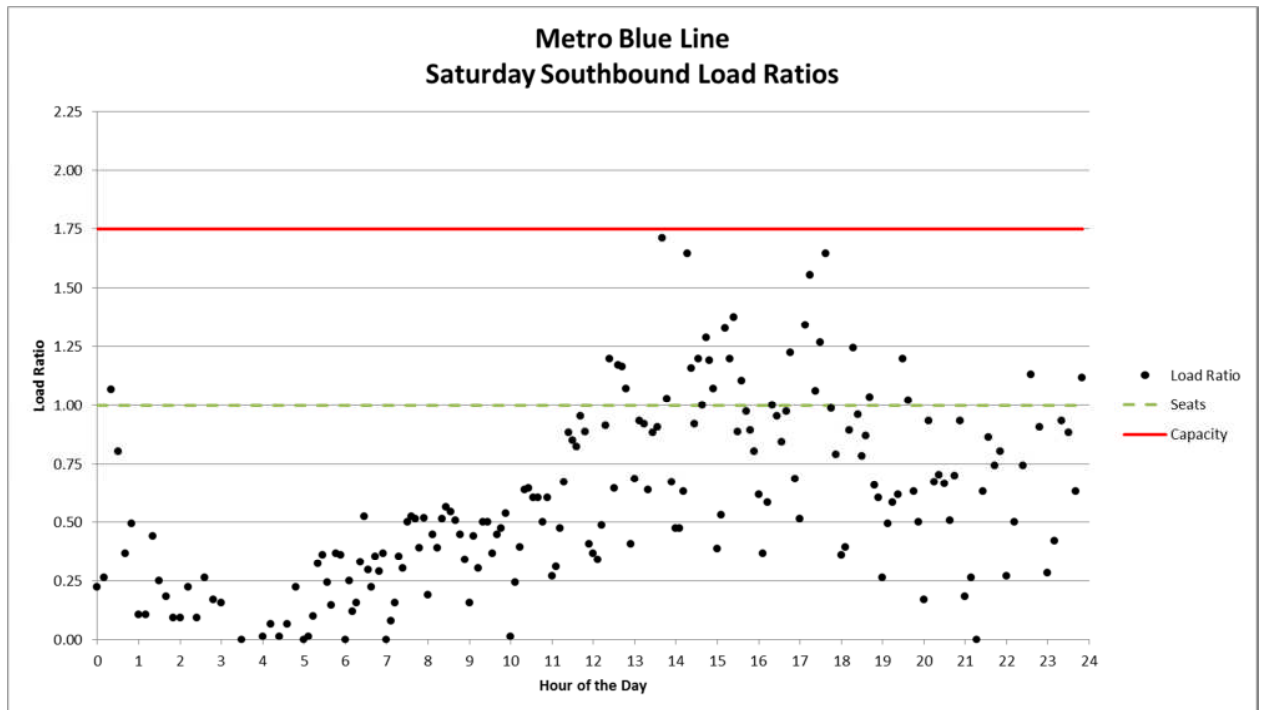

REVISED - ATTACHMENT C

Train By Train Loading in Relation to Train Capacity

**METRO BLUE LINE
WEEKDAY LOAD RATIOS**

METRO BLUE LINE
WEEKEND LOAD RATIOS

Metro Blue Line Sunday Northbound Load Ratios

Metro Blue Line Sunday Southbound Load Ratios

METRO GREEN LINE WEEKDAY LOAD RATIOS

METRO GREEN LINE WEEKEND LOAD RATIOS

Metro Green Line Sunday Eastbound Load Ratios

Metro Green Line Sunday Westbound Load Ratios

METRO GOLD LINE WEEKDAY LOAD RATIOS

METRO GOLD LINE
WEEKEND LOAD RATIOS

Metro Gold Line Sunday Northbound Load Ratios

Metro Gold Line Sunday Southbound Load Ratios

METRO EXPO LINE WEEKDAY LOAD RATIOS

METRO EXPO LINE WEEKEND LOAD RATIOS

Metro EXPO Line Sunday Eastbound Load Ratios

Metro EXPO Line Sunday Westbound Load Ratios

METRO RED/PURPLE LINE WEEKDAY LOAD RATIOS

METRO RED/PURPLE LINE
WEEKEND LOAD RATIOS

Metro Red & Purple Line Sunday Westbound Load Ratios

Metro Red & Purple Line Sunday Eastbound Load Ratios