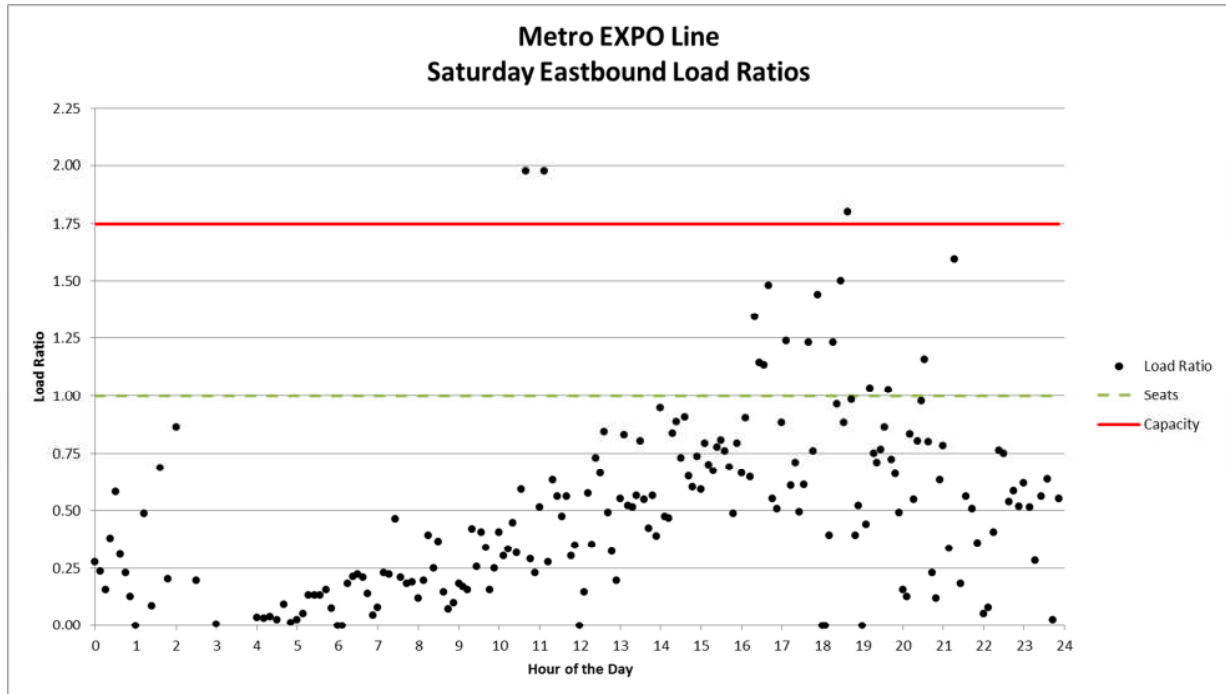

REVISED - ATTACHMENT C

Train By Train Loading in Relation to Train Capacity

**METRO BLUE LINE
WEEKDAY LOAD RATIOS**

METRO BLUE LINE
WEEKEND LOAD RATIOS

Metro Blue Line Sunday Northbound Load Ratios

Metro Blue Line Sunday Southbound Load Ratios

METRO GREEN LINE WEEKDAY LOAD RATIOS

METRO GREEN LINE WEEKEND LOAD RATIOS

Metro Green Line Sunday Eastbound Load Ratios

Metro Green Line Sunday Westbound Load Ratios

METRO GOLD LINE WEEKDAY LOAD RATIOS

METRO GOLD LINE
WEEKEND LOAD RATIOS

Metro Gold Line Sunday Northbound Load Ratios

Metro Gold Line Sunday Southbound Load Ratios

METRO EXPO LINE WEEKDAY LOAD RATIOS

METRO EXPO LINE WEEKEND LOAD RATIOS

Metro EXPO Line Sunday Eastbound Load Ratios

Metro EXPO Line Sunday Westbound Load Ratios

METRO RED/PURPLE LINE WEEKDAY LOAD RATIOS

METRO RED/PURPLE LINE
WEEKEND LOAD RATIOS

Metro Red & Purple Line Sunday Westbound Load Ratios

Metro Red & Purple Line Sunday Eastbound Load Ratios