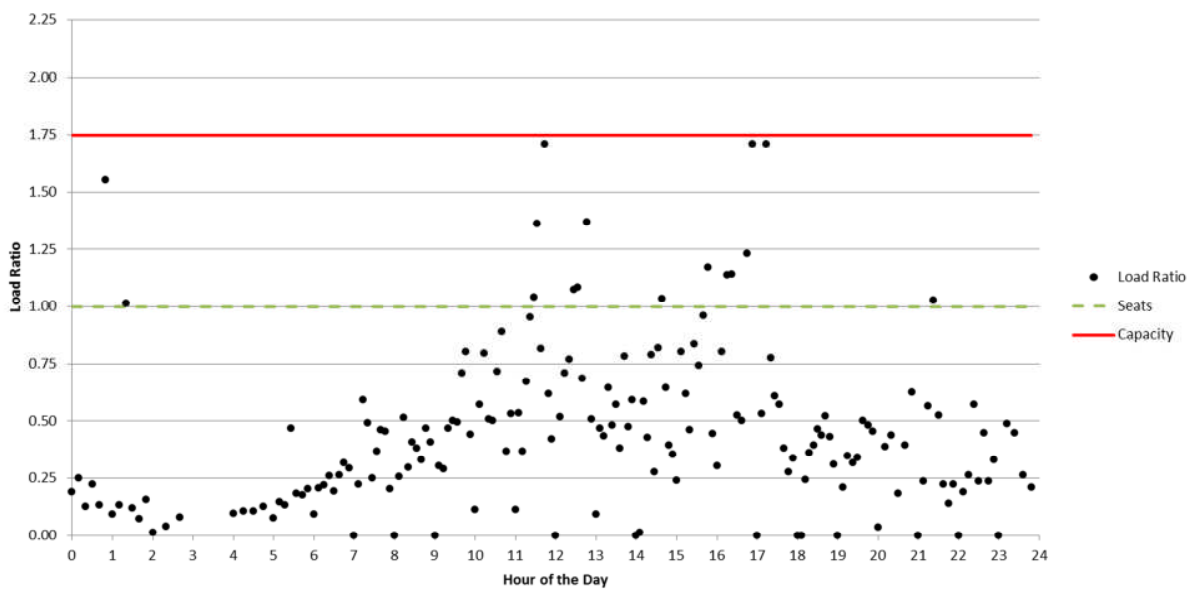

REVISED - ATTACHMENT C

Train By Train Loading in Relation to Train Capacity

**METRO BLUE LINE
WEEKDAY LOAD RATIOS**

METRO BLUE LINE
WEEKEND LOAD RATIOS

Metro Blue Line Sunday Northbound Load Ratios

Metro Blue Line Sunday Southbound Load Ratios

METRO GREEN LINE WEEKDAY LOAD RATIOS

METRO GREEN LINE WEEKEND LOAD RATIOS

Metro Green Line Sunday Eastbound Load Ratios

Metro Green Line Sunday Westbound Load Ratios

METRO GOLD LINE WEEKDAY LOAD RATIOS

METRO GOLD LINE
WEEKEND LOAD RATIOS

Metro Gold Line Sunday Northbound Load Ratios

Metro Gold Line Sunday Southbound Load Ratios

METRO EXPO LINE WEEKDAY LOAD RATIOS

METRO EXPO LINE WEEKEND LOAD RATIOS

Metro EXPO Line Sunday Eastbound Load Ratios

Metro EXPO Line Sunday Westbound Load Ratios

METRO RED/PURPLE LINE WEEKDAY LOAD RATIOS

METRO RED/PURPLE LINE
WEEKEND LOAD RATIOS

Metro Red & Purple Line Sunday Westbound Load Ratios

Metro Red & Purple Line Sunday Eastbound Load Ratios