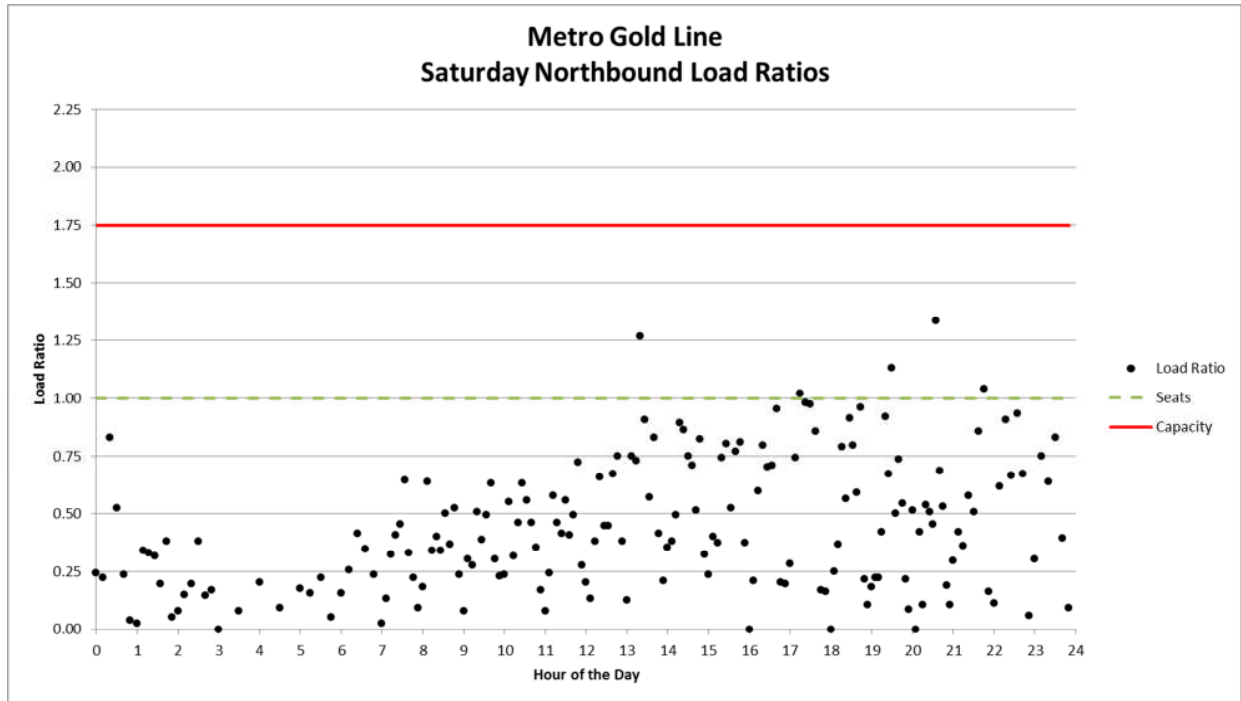

REVISED - ATTACHMENT C

Train By Train Loading in Relation to Train Capacity

**METRO BLUE LINE
WEEKDAY LOAD RATIOS**

METRO BLUE LINE
WEEKEND LOAD RATIOS

Metro Blue Line Sunday Northbound Load Ratios

Metro Blue Line Sunday Southbound Load Ratios

METRO GREEN LINE WEEKDAY LOAD RATIOS

METRO GREEN LINE WEEKEND LOAD RATIOS

Metro Green Line Sunday Eastbound Load Ratios

Metro Green Line Sunday Westbound Load Ratios

METRO GOLD LINE WEEKDAY LOAD RATIOS

METRO GOLD LINE
WEEKEND LOAD RATIOS

Metro Gold Line Sunday Northbound Load Ratios

Metro Gold Line Sunday Southbound Load Ratios

METRO EXPO LINE WEEKDAY LOAD RATIOS

METRO EXPO LINE WEEKEND LOAD RATIOS

Metro EXPO Line Sunday Eastbound Load Ratios

Metro EXPO Line Sunday Westbound Load Ratios

METRO RED/PURPLE LINE WEEKDAY LOAD RATIOS

METRO RED/PURPLE LINE
WEEKEND LOAD RATIOS

Metro Red & Purple Line Sunday Westbound Load Ratios

Metro Red & Purple Line Sunday Eastbound Load Ratios