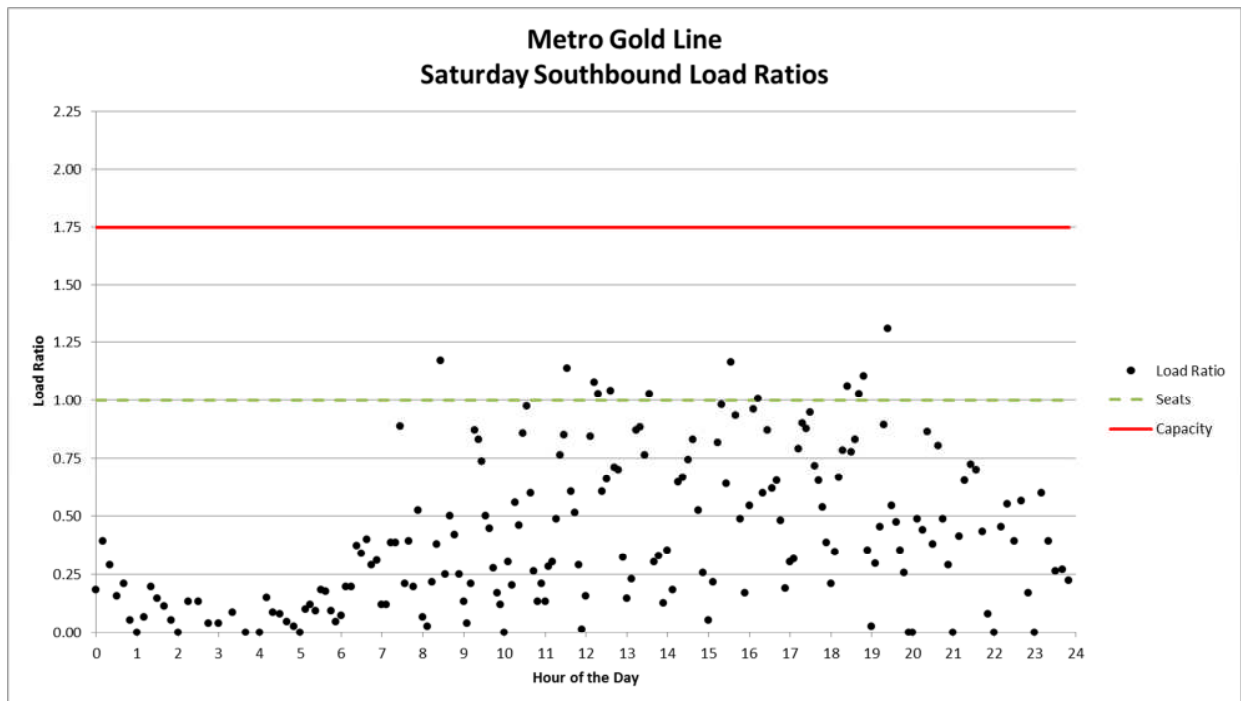

REVISED - ATTACHMENT C

Train By Train Loading in Relation to Train Capacity

**METRO BLUE LINE
WEEKDAY LOAD RATIOS**

METRO BLUE LINE
WEEKEND LOAD RATIOS

Metro Blue Line Sunday Northbound Load Ratios

Metro Blue Line Sunday Southbound Load Ratios

METRO GREEN LINE WEEKDAY LOAD RATIOS

METRO GREEN LINE WEEKEND LOAD RATIOS

Metro Green Line Sunday Eastbound Load Ratios

Metro Green Line Sunday Westbound Load Ratios

METRO GOLD LINE WEEKDAY LOAD RATIOS

METRO GOLD LINE
WEEKEND LOAD RATIOS

Metro Gold Line Sunday Northbound Load Ratios

Metro Gold Line Sunday Southbound Load Ratios

METRO EXPO LINE WEEKDAY LOAD RATIOS

METRO EXPO LINE WEEKEND LOAD RATIOS

Metro EXPO Line Sunday Eastbound Load Ratios

Metro EXPO Line Sunday Westbound Load Ratios

METRO RED/PURPLE LINE WEEKDAY LOAD RATIOS

METRO RED/PURPLE LINE
WEEKEND LOAD RATIOS

Metro Red & Purple Line Sunday Westbound Load Ratios

Metro Red & Purple Line Sunday Eastbound Load Ratios