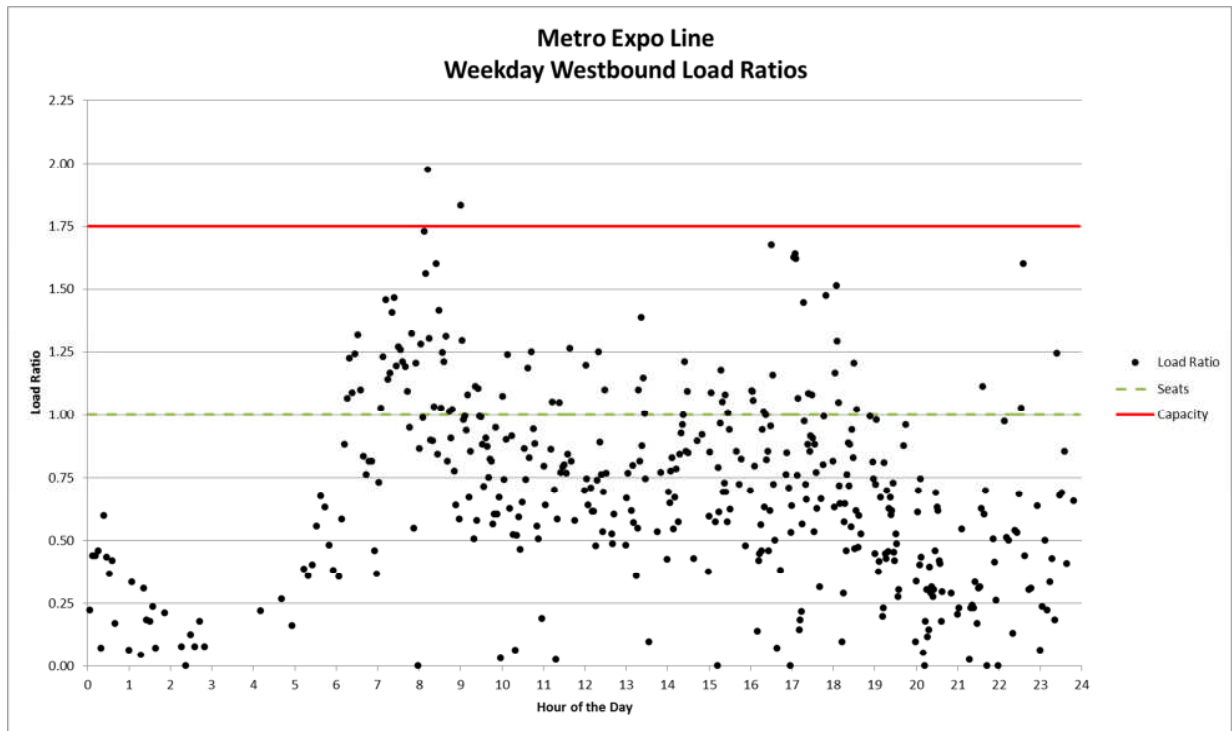

REVISED - ATTACHMENT C

Train By Train Loading in Relation to Train Capacity

**METRO BLUE LINE
WEEKDAY LOAD RATIOS**

METRO BLUE LINE
WEEKEND LOAD RATIOS

Metro Blue Line Sunday Northbound Load Ratios

Metro Blue Line Sunday Southbound Load Ratios

METRO GREEN LINE WEEKDAY LOAD RATIOS

METRO GREEN LINE WEEKEND LOAD RATIOS

Metro Green Line Sunday Eastbound Load Ratios

Metro Green Line Sunday Westbound Load Ratios

METRO GOLD LINE WEEKDAY LOAD RATIOS

METRO GOLD LINE
WEEKEND LOAD RATIOS

Metro Gold Line Sunday Northbound Load Ratios

Metro Gold Line Sunday Southbound Load Ratios

METRO EXPO LINE WEEKDAY LOAD RATIOS

METRO EXPO LINE WEEKEND LOAD RATIOS

Metro EXPO Line Sunday Eastbound Load Ratios

Metro EXPO Line Sunday Westbound Load Ratios

METRO RED/PURPLE LINE WEEKDAY LOAD RATIOS

METRO RED/PURPLE LINE
WEEKEND LOAD RATIOS

Metro Red & Purple Line Sunday Westbound Load Ratios

Metro Red & Purple Line Sunday Eastbound Load Ratios