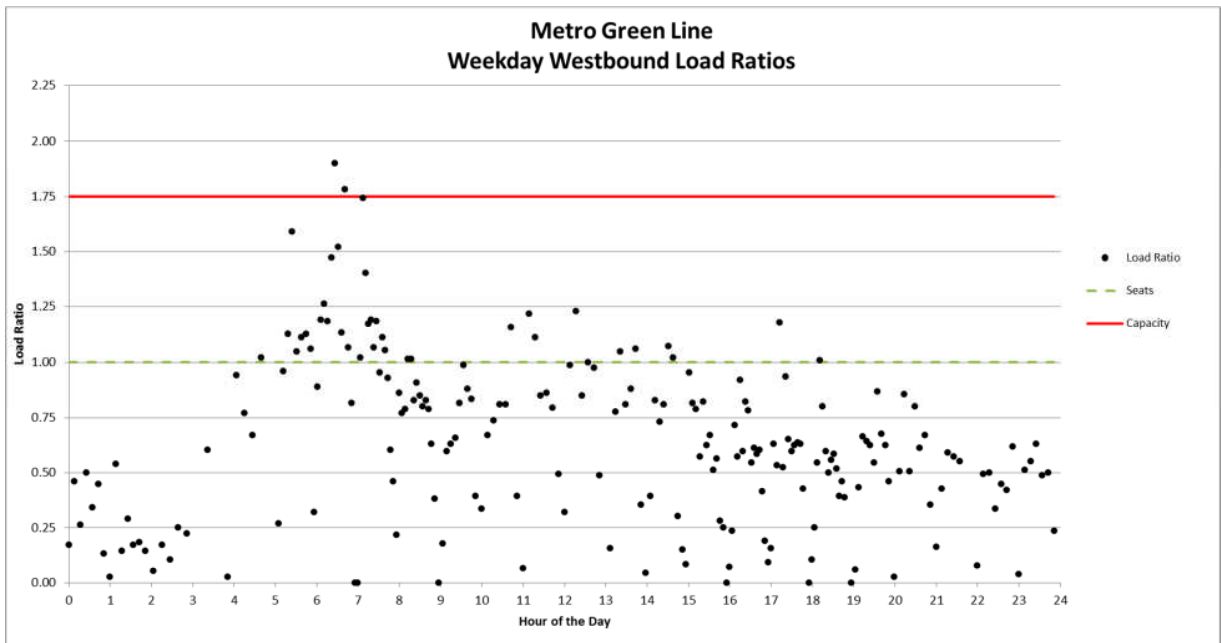

REVISED - ATTACHMENT C

Train By Train Loading in Relation to Train Capacity

**METRO BLUE LINE
WEEKDAY LOAD RATIOS**

METRO BLUE LINE
WEEKEND LOAD RATIOS

Metro Blue Line Sunday Northbound Load Ratios

Metro Blue Line Sunday Southbound Load Ratios

METRO GREEN LINE WEEKDAY LOAD RATIOS

METRO GREEN LINE WEEKEND LOAD RATIOS

Metro Green Line Sunday Eastbound Load Ratios

Metro Green Line Sunday Westbound Load Ratios

METRO GOLD LINE WEEKDAY LOAD RATIOS

METRO GOLD LINE
WEEKEND LOAD RATIOS

Metro Gold Line Sunday Northbound Load Ratios

Metro Gold Line Sunday Southbound Load Ratios

METRO EXPO LINE WEEKDAY LOAD RATIOS

METRO EXPO LINE WEEKEND LOAD RATIOS

Metro EXPO Line Sunday Eastbound Load Ratios

Metro EXPO Line Sunday Westbound Load Ratios

METRO RED/PURPLE LINE WEEKDAY LOAD RATIOS

METRO RED/PURPLE LINE
WEEKEND LOAD RATIOS

Metro Red & Purple Line Sunday Westbound Load Ratios

Metro Red & Purple Line Sunday Eastbound Load Ratios