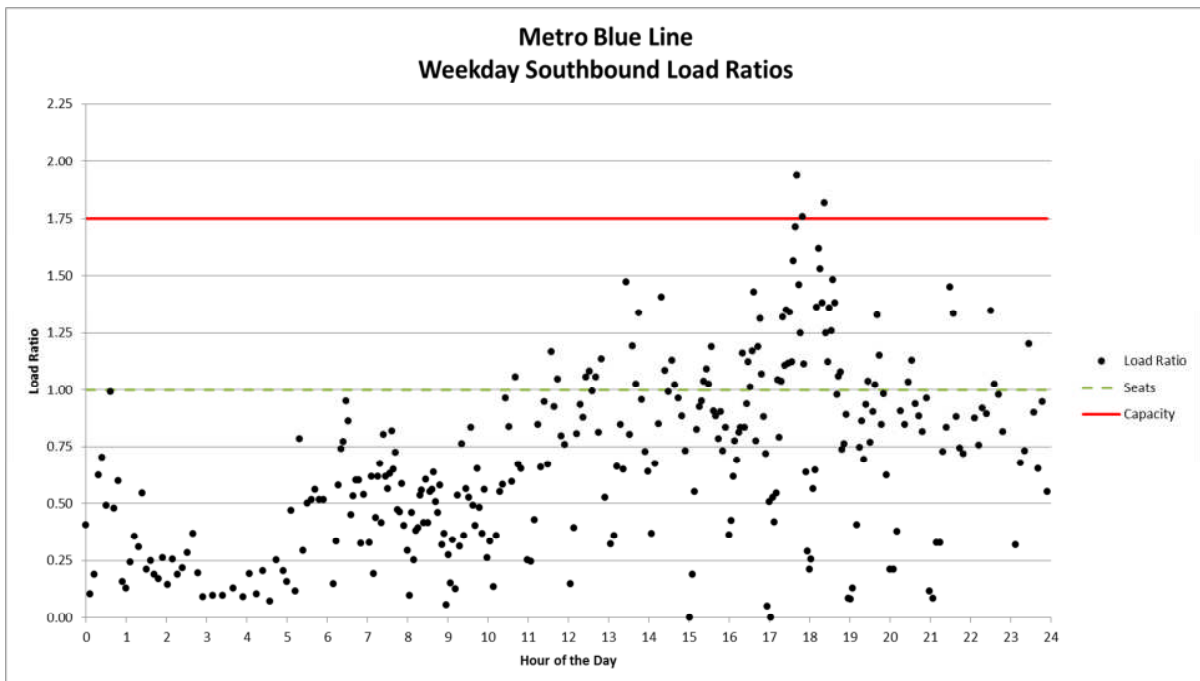

REVISED - ATTACHMENT C

Train By Train Loading in Relation to Train Capacity

**METRO BLUE LINE
WEEKDAY LOAD RATIOS**

METRO BLUE LINE
WEEKEND LOAD RATIOS

Metro Blue Line Sunday Northbound Load Ratios

Metro Blue Line Sunday Southbound Load Ratios

METRO GREEN LINE WEEKDAY LOAD RATIOS

METRO GREEN LINE WEEKEND LOAD RATIOS

Metro Green Line Sunday Eastbound Load Ratios

Metro Green Line Sunday Westbound Load Ratios

METRO GOLD LINE WEEKDAY LOAD RATIOS

METRO GOLD LINE
WEEKEND LOAD RATIOS

Metro Gold Line Sunday Northbound Load Ratios

Metro Gold Line Sunday Southbound Load Ratios

METRO EXPO LINE WEEKDAY LOAD RATIOS

METRO EXPO LINE WEEKEND LOAD RATIOS

Metro EXPO Line Sunday Eastbound Load Ratios

Metro EXPO Line Sunday Westbound Load Ratios

METRO RED/PURPLE LINE WEEKDAY LOAD RATIOS

METRO RED/PURPLE LINE
WEEKEND LOAD RATIOS

Metro Red & Purple Line Sunday Westbound Load Ratios

Metro Red & Purple Line Sunday Eastbound Load Ratios