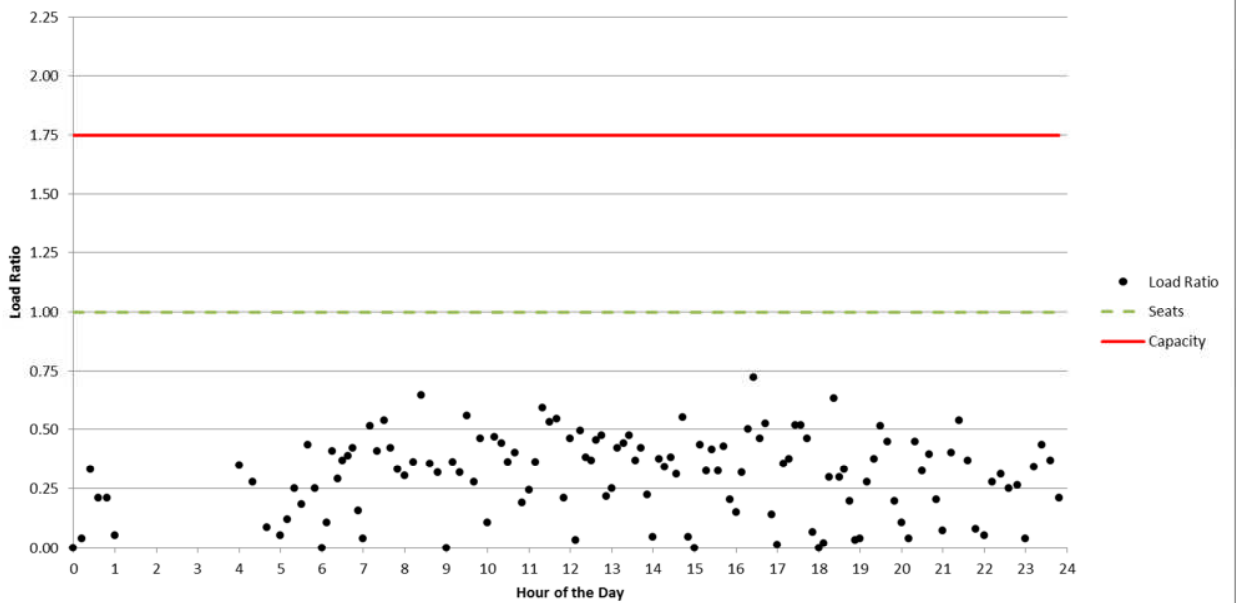

REVISED - ATTACHMENT C

Train By Train Loading in Relation to Train Capacity

**METRO BLUE LINE
WEEKDAY LOAD RATIOS**

METRO BLUE LINE
WEEKEND LOAD RATIOS

Metro Blue Line Sunday Northbound Load Ratios

Metro Blue Line Sunday Southbound Load Ratios

METRO GREEN LINE WEEKDAY LOAD RATIOS

METRO GREEN LINE WEEKEND LOAD RATIOS

Metro Green Line Sunday Eastbound Load Ratios

Metro Green Line Sunday Westbound Load Ratios

METRO GOLD LINE WEEKDAY LOAD RATIOS

METRO GOLD LINE
WEEKEND LOAD RATIOS

Metro Gold Line Sunday Northbound Load Ratios

Metro Gold Line Sunday Southbound Load Ratios

METRO EXPO LINE WEEKDAY LOAD RATIOS

METRO EXPO LINE WEEKEND LOAD RATIOS

Metro EXPO Line Sunday Eastbound Load Ratios

Metro EXPO Line Sunday Westbound Load Ratios

METRO RED/PURPLE LINE WEEKDAY LOAD RATIOS

METRO RED/PURPLE LINE
WEEKEND LOAD RATIOS

Metro Red & Purple Line Sunday Westbound Load Ratios

Metro Red & Purple Line Sunday Eastbound Load Ratios