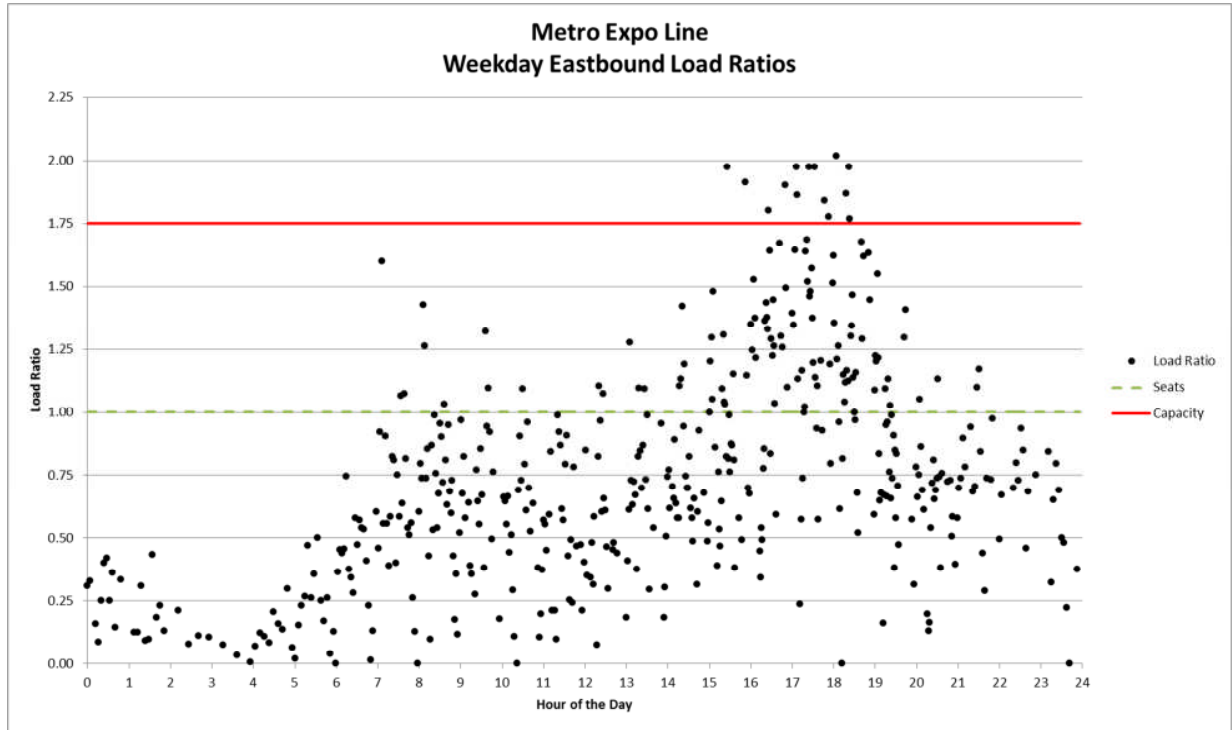

REVISED - ATTACHMENT C

Train By Train Loading in Relation to Train Capacity

**METRO BLUE LINE
WEEKDAY LOAD RATIOS**

METRO BLUE LINE
WEEKEND LOAD RATIOS

Metro Blue Line Sunday Northbound Load Ratios

Metro Blue Line Sunday Southbound Load Ratios

METRO GREEN LINE WEEKDAY LOAD RATIOS

METRO GREEN LINE WEEKEND LOAD RATIOS

Metro Green Line Sunday Eastbound Load Ratios

Metro Green Line Sunday Westbound Load Ratios

METRO GOLD LINE WEEKDAY LOAD RATIOS

METRO GOLD LINE
WEEKEND LOAD RATIOS

Metro Gold Line Sunday Northbound Load Ratios

Metro Gold Line Sunday Southbound Load Ratios

METRO EXPO LINE WEEKDAY LOAD RATIOS

METRO EXPO LINE WEEKEND LOAD RATIOS

Metro EXPO Line Sunday Eastbound Load Ratios

Metro EXPO Line Sunday Westbound Load Ratios

METRO RED/PURPLE LINE WEEKDAY LOAD RATIOS

METRO RED/PURPLE LINE
WEEKEND LOAD RATIOS

Metro Red & Purple Line Sunday Westbound Load Ratios

Metro Red & Purple Line Sunday Eastbound Load Ratios