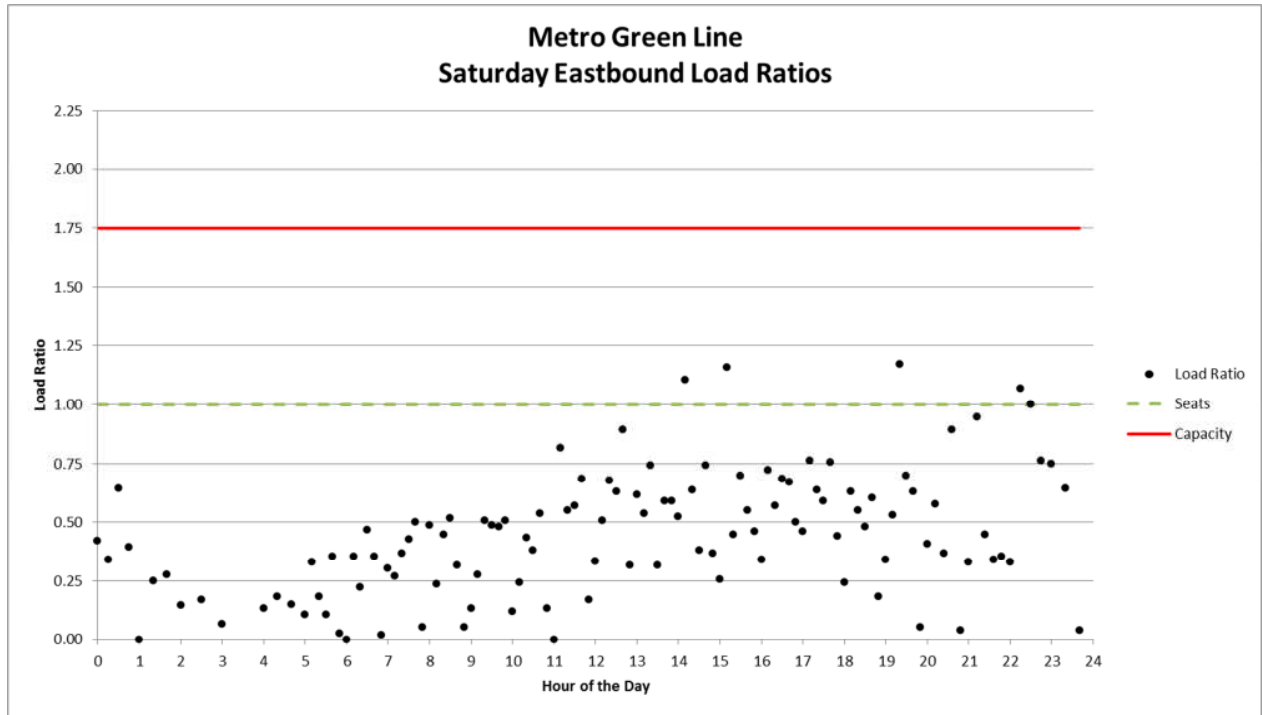

REVISED - ATTACHMENT C

Train By Train Loading in Relation to Train Capacity

**METRO BLUE LINE
WEEKDAY LOAD RATIOS**

METRO BLUE LINE
WEEKEND LOAD RATIOS

Metro Blue Line Sunday Northbound Load Ratios

Metro Blue Line Sunday Southbound Load Ratios

METRO GREEN LINE WEEKDAY LOAD RATIOS

METRO GREEN LINE WEEKEND LOAD RATIOS

Metro Green Line Sunday Eastbound Load Ratios

Metro Green Line Sunday Westbound Load Ratios

METRO GOLD LINE WEEKDAY LOAD RATIOS

METRO GOLD LINE
WEEKEND LOAD RATIOS

Metro Gold Line Sunday Northbound Load Ratios

Metro Gold Line Sunday Southbound Load Ratios

METRO EXPO LINE WEEKDAY LOAD RATIOS

METRO EXPO LINE WEEKEND LOAD RATIOS

Metro EXPO Line Sunday Eastbound Load Ratios

Metro EXPO Line Sunday Westbound Load Ratios

METRO RED/PURPLE LINE WEEKDAY LOAD RATIOS

METRO RED/PURPLE LINE
WEEKEND LOAD RATIOS

Metro Red & Purple Line Sunday Westbound Load Ratios

Metro Red & Purple Line Sunday Eastbound Load Ratios