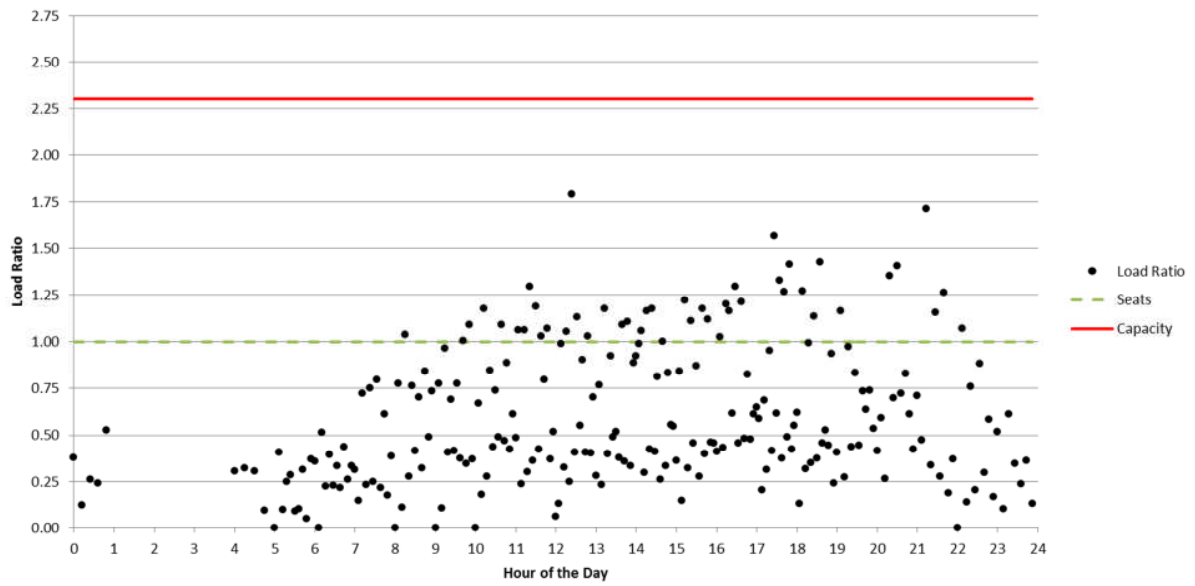

REVISED - ATTACHMENT C

Train By Train Loading in Relation to Train Capacity

**METRO BLUE LINE
WEEKDAY LOAD RATIOS**

METRO BLUE LINE
WEEKEND LOAD RATIOS

Metro Blue Line Sunday Northbound Load Ratios

Metro Blue Line Sunday Southbound Load Ratios

METRO GREEN LINE WEEKDAY LOAD RATIOS

METRO GREEN LINE WEEKEND LOAD RATIOS

Metro Green Line Sunday Eastbound Load Ratios

Metro Green Line Sunday Westbound Load Ratios

METRO GOLD LINE WEEKDAY LOAD RATIOS

METRO GOLD LINE
WEEKEND LOAD RATIOS

Metro EXPO Line Sunday Westbound Load Ratios

METRO RED/PURPLE LINE WEEKDAY LOAD RATIOS

METRO RED/PURPLE LINE
WEEKEND LOAD RATIOS

Metro Red & Purple Line Sunday Westbound Load Ratios

Metro Red & Purple Line Sunday Eastbound Load Ratios