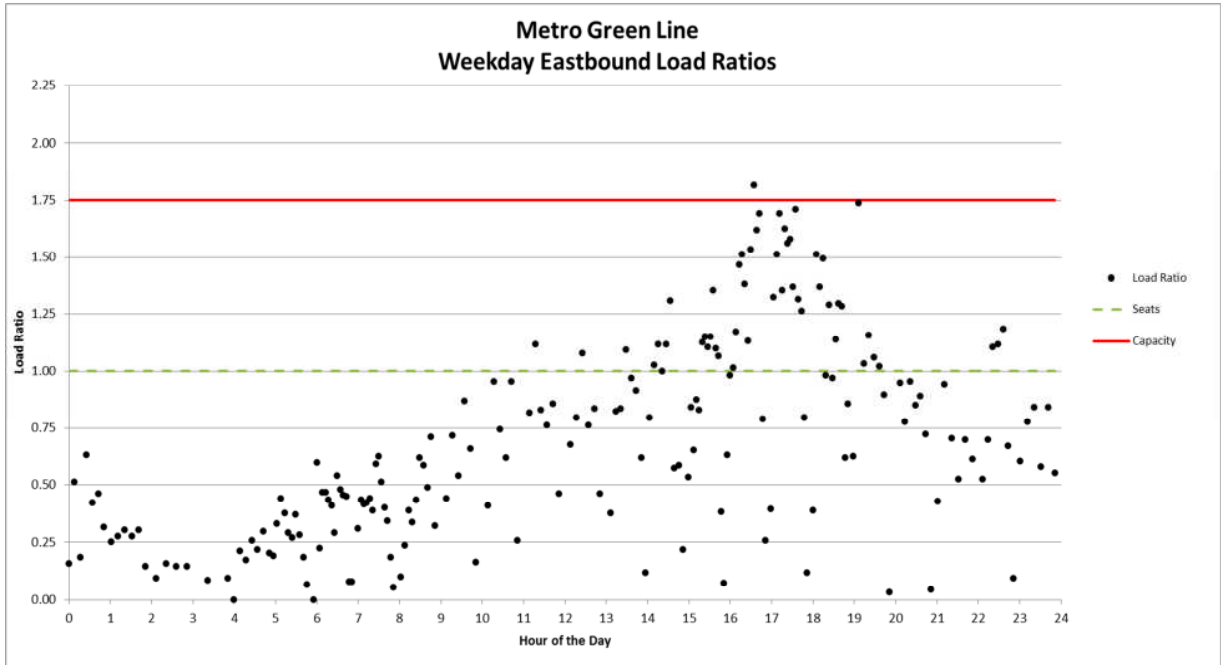

REVISED - ATTACHMENT C

Train By Train Loading in Relation to Train Capacity

**METRO BLUE LINE
WEEKDAY LOAD RATIOS**

METRO BLUE LINE
WEEKEND LOAD RATIOS

Metro Blue Line Sunday Northbound Load Ratios

Metro Blue Line Sunday Southbound Load Ratios

METRO GREEN LINE WEEKDAY LOAD RATIOS

METRO GREEN LINE WEEKEND LOAD RATIOS

Metro Green Line Sunday Eastbound Load Ratios

Metro Green Line Sunday Westbound Load Ratios

METRO GOLD LINE WEEKDAY LOAD RATIOS

METRO GOLD LINE
WEEKEND LOAD RATIOS

Metro Gold Line Sunday Northbound Load Ratios

Metro Gold Line Sunday Southbound Load Ratios

METRO EXPO LINE WEEKDAY LOAD RATIOS

METRO EXPO LINE WEEKEND LOAD RATIOS

Metro EXPO Line Sunday Eastbound Load Ratios

Metro EXPO Line Sunday Westbound Load Ratios

METRO RED/PURPLE LINE WEEKDAY LOAD RATIOS

METRO RED/PURPLE LINE
WEEKEND LOAD RATIOS

Metro Red & Purple Line Sunday Westbound Load Ratios

Metro Red & Purple Line Sunday Eastbound Load Ratios