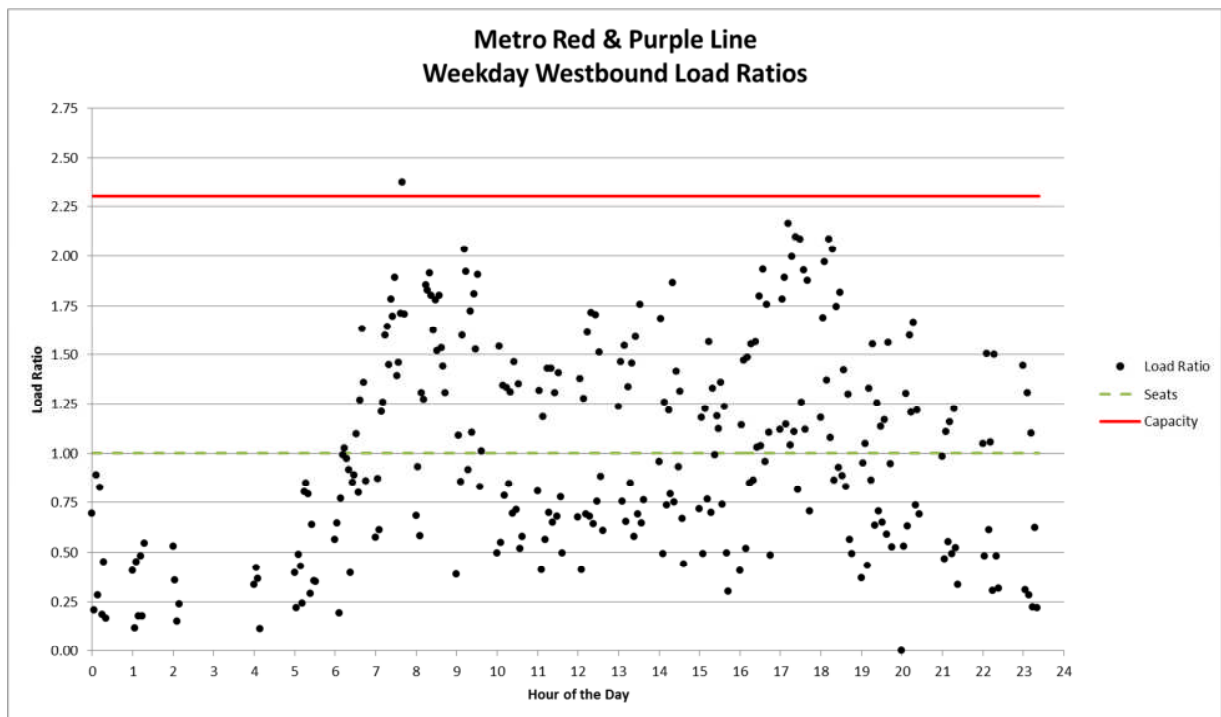

REVISED - ATTACHMENT C

Train By Train Loading in Relation to Train Capacity

**METRO BLUE LINE
WEEKDAY LOAD RATIOS**

METRO BLUE LINE
WEEKEND LOAD RATIOS

Metro Blue Line Sunday Northbound Load Ratios

Metro Blue Line Sunday Southbound Load Ratios

METRO GREEN LINE WEEKDAY LOAD RATIOS

METRO GREEN LINE WEEKEND LOAD RATIOS

Metro Green Line Sunday Eastbound Load Ratios

Metro Green Line Sunday Westbound Load Ratios

METRO GOLD LINE WEEKDAY LOAD RATIOS

METRO GOLD LINE
WEEKEND LOAD RATIOS

Metro Gold Line Sunday Northbound Load Ratios

Metro Gold Line Sunday Southbound Load Ratios

METRO EXPO LINE WEEKDAY LOAD RATIOS

METRO EXPO LINE WEEKEND LOAD RATIOS

Metro EXPO Line Sunday Eastbound Load Ratios

Metro EXPO Line Sunday Westbound Load Ratios

METRO RED/PURPLE LINE WEEKDAY LOAD RATIOS

METRO RED/PURPLE LINE
WEEKEND LOAD RATIOS

Metro Red & Purple Line Sunday Westbound Load Ratios

Metro Red & Purple Line Sunday Eastbound Load Ratios