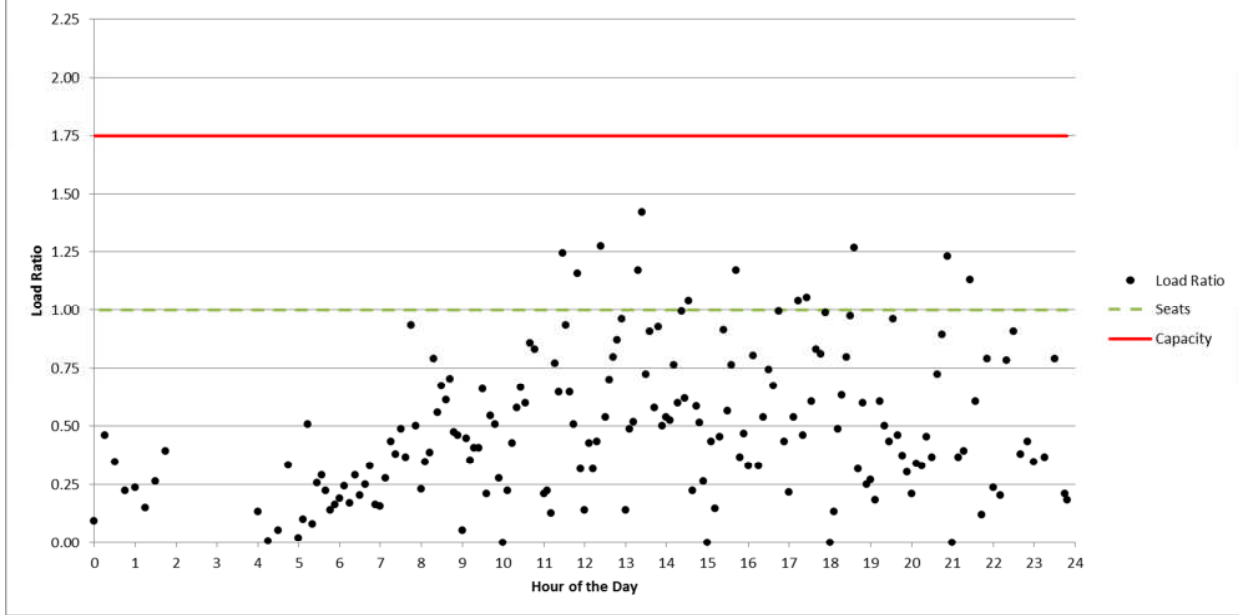

REVISED - ATTACHMENT C

Train By Train Loading in Relation to Train Capacity

**METRO BLUE LINE
WEEKDAY LOAD RATIOS**

METRO BLUE LINE
WEEKEND LOAD RATIOS

Metro Blue Line Sunday Northbound Load Ratios

Metro Blue Line Sunday Southbound Load Ratios

METRO GREEN LINE WEEKDAY LOAD RATIOS

METRO GREEN LINE WEEKEND LOAD RATIOS

Metro Green Line Sunday Eastbound Load Ratios

Metro Green Line Sunday Westbound Load Ratios

METRO GOLD LINE WEEKDAY LOAD RATIOS

METRO GOLD LINE
WEEKEND LOAD RATIOS