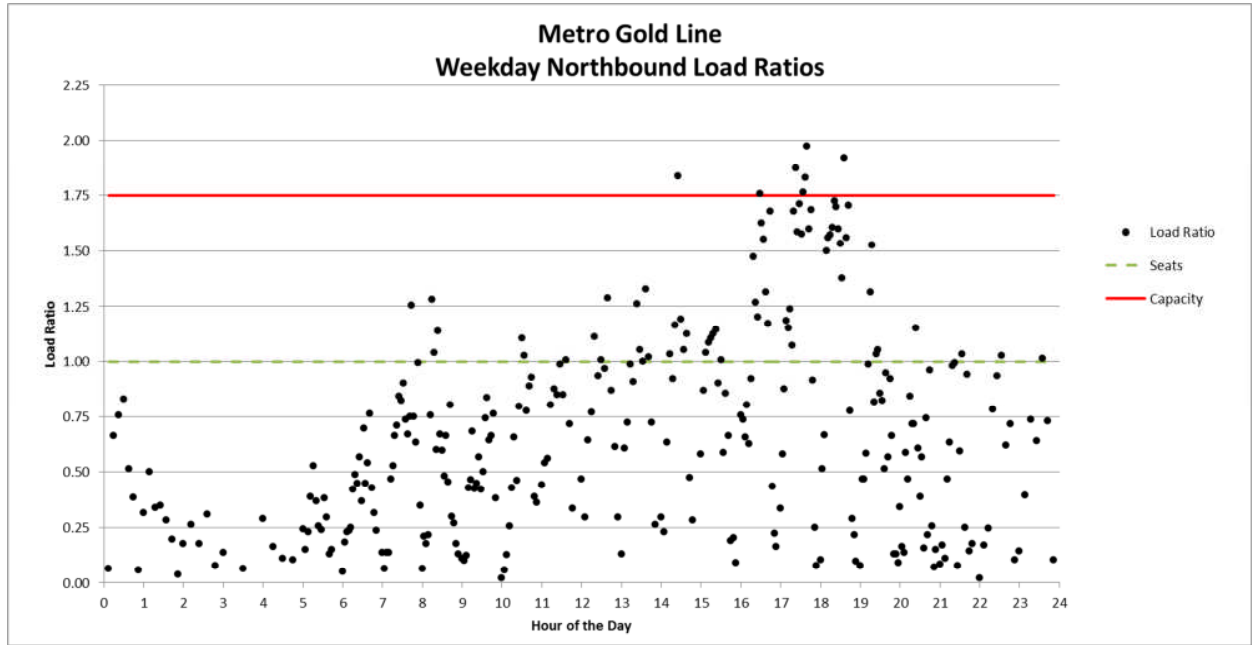

REVISED - ATTACHMENT C

Train By Train Loading in Relation to Train Capacity

**METRO BLUE LINE
WEEKDAY LOAD RATIOS**

METRO BLUE LINE
WEEKEND LOAD RATIOS

Metro Blue Line Sunday Northbound Load Ratios

Metro Blue Line Sunday Southbound Load Ratios

METRO GREEN LINE WEEKDAY LOAD RATIOS

METRO GREEN LINE WEEKEND LOAD RATIOS

Metro Green Line Sunday Eastbound Load Ratios

Metro Green Line Sunday Westbound Load Ratios

METRO GOLD LINE WEEKDAY LOAD RATIOS

METRO GOLD LINE
WEEKEND LOAD RATIOS

Metro Gold Line Sunday Northbound Load Ratios

Metro Gold Line Sunday Southbound Load Ratios

METRO EXPO LINE WEEKDAY LOAD RATIOS

METRO EXPO LINE WEEKEND LOAD RATIOS

Metro EXPO Line Sunday Eastbound Load Ratios

Metro EXPO Line Sunday Westbound Load Ratios

METRO RED/PURPLE LINE WEEKDAY LOAD RATIOS

METRO RED/PURPLE LINE
WEEKEND LOAD RATIOS

Metro Red & Purple Line Sunday Westbound Load Ratios

Metro Red & Purple Line Sunday Eastbound Load Ratios