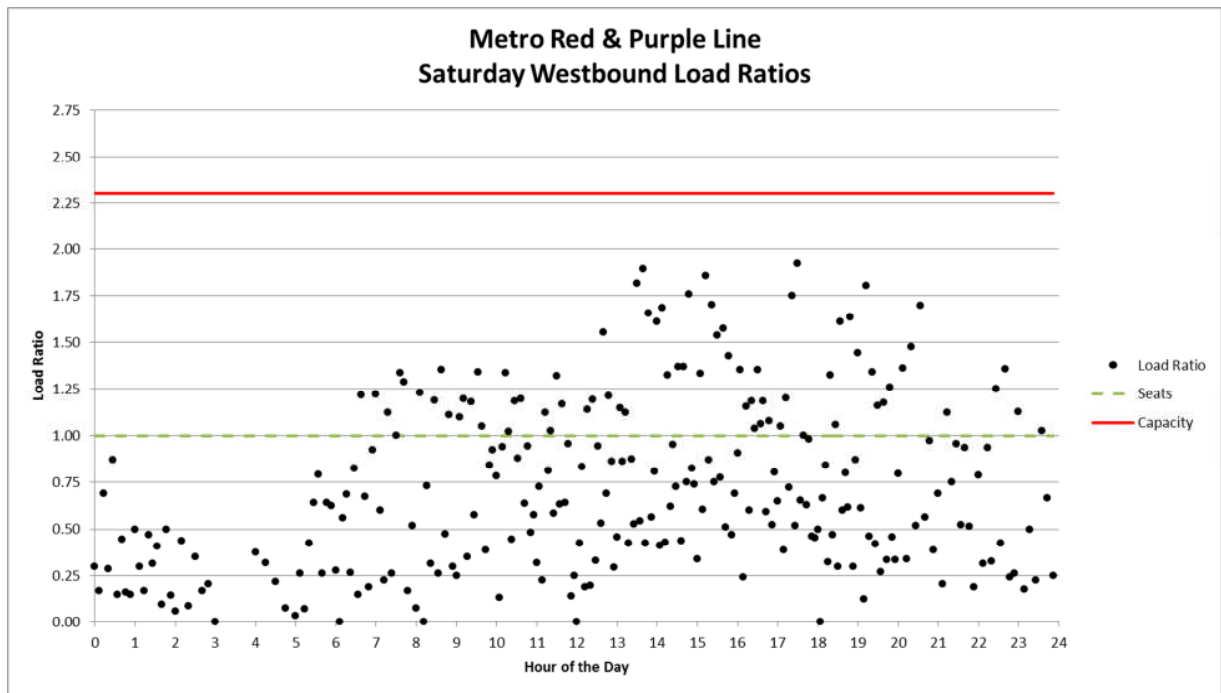

REVISED - ATTACHMENT C

Train By Train Loading in Relation to Train Capacity

**METRO BLUE LINE
WEEKDAY LOAD RATIOS**

METRO BLUE LINE
WEEKEND LOAD RATIOS

Metro Blue Line Sunday Northbound Load Ratios

Metro Blue Line Sunday Southbound Load Ratios

METRO GREEN LINE WEEKDAY LOAD RATIOS

METRO GREEN LINE WEEKEND LOAD RATIOS

Metro Green Line Sunday Eastbound Load Ratios

Metro Green Line Sunday Westbound Load Ratios

METRO GOLD LINE WEEKDAY LOAD RATIOS

METRO GOLD LINE
WEEKEND LOAD RATIOS

Metro Gold Line Sunday Northbound Load Ratios

Metro Gold Line Sunday Southbound Load Ratios

METRO EXPO LINE WEEKDAY LOAD RATIOS

METRO EXPO LINE WEEKEND LOAD RATIOS

Metro EXPO Line Sunday Eastbound Load Ratios

Metro EXPO Line Sunday Westbound Load Ratios

METRO RED/PURPLE LINE WEEKDAY LOAD RATIOS

METRO RED/PURPLE LINE
WEEKEND LOAD RATIOS

Metro Red & Purple Line Sunday Westbound Load Ratios

Metro Red & Purple Line Sunday Eastbound Load Ratios