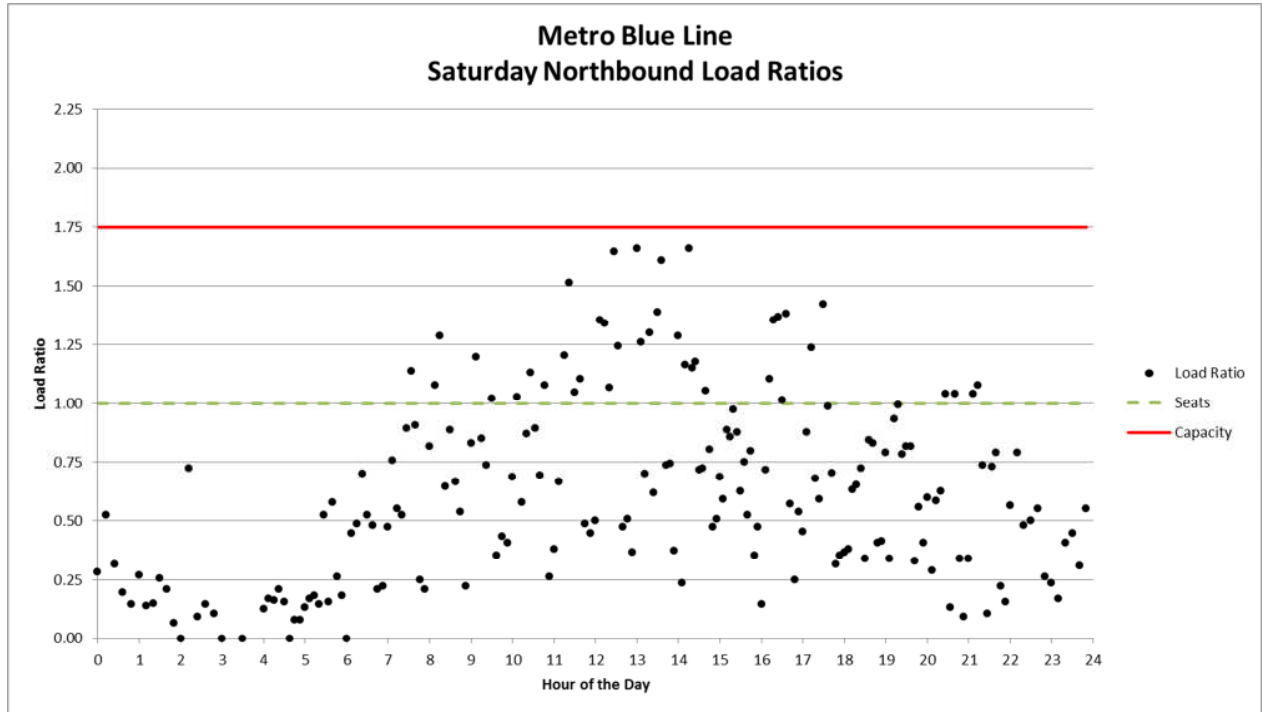

REVISED - ATTACHMENT C

Train By Train Loading in Relation to Train Capacity

**METRO BLUE LINE
WEEKDAY LOAD RATIOS**

METRO BLUE LINE
WEEKEND LOAD RATIOS

Metro Blue Line Sunday Northbound Load Ratios

Metro Blue Line Sunday Southbound Load Ratios

METRO GREEN LINE WEEKDAY LOAD RATIOS

METRO GREEN LINE WEEKEND LOAD RATIOS

Metro Green Line Sunday Eastbound Load Ratios

Metro Green Line Sunday Westbound Load Ratios

METRO GOLD LINE WEEKDAY LOAD RATIOS

METRO GOLD LINE
WEEKEND LOAD RATIOS

Metro Gold Line Sunday Northbound Load Ratios

Metro Gold Line Sunday Southbound Load Ratios

METRO EXPO LINE WEEKDAY LOAD RATIOS

METRO EXPO LINE WEEKEND LOAD RATIOS

Metro EXPO Line Sunday Eastbound Load Ratios

Metro EXPO Line Sunday Westbound Load Ratios

METRO RED/PURPLE LINE WEEKDAY LOAD RATIOS

METRO RED/PURPLE LINE
WEEKEND LOAD RATIOS

Metro Red & Purple Line Sunday Westbound Load Ratios

Metro Red & Purple Line Sunday Eastbound Load Ratios