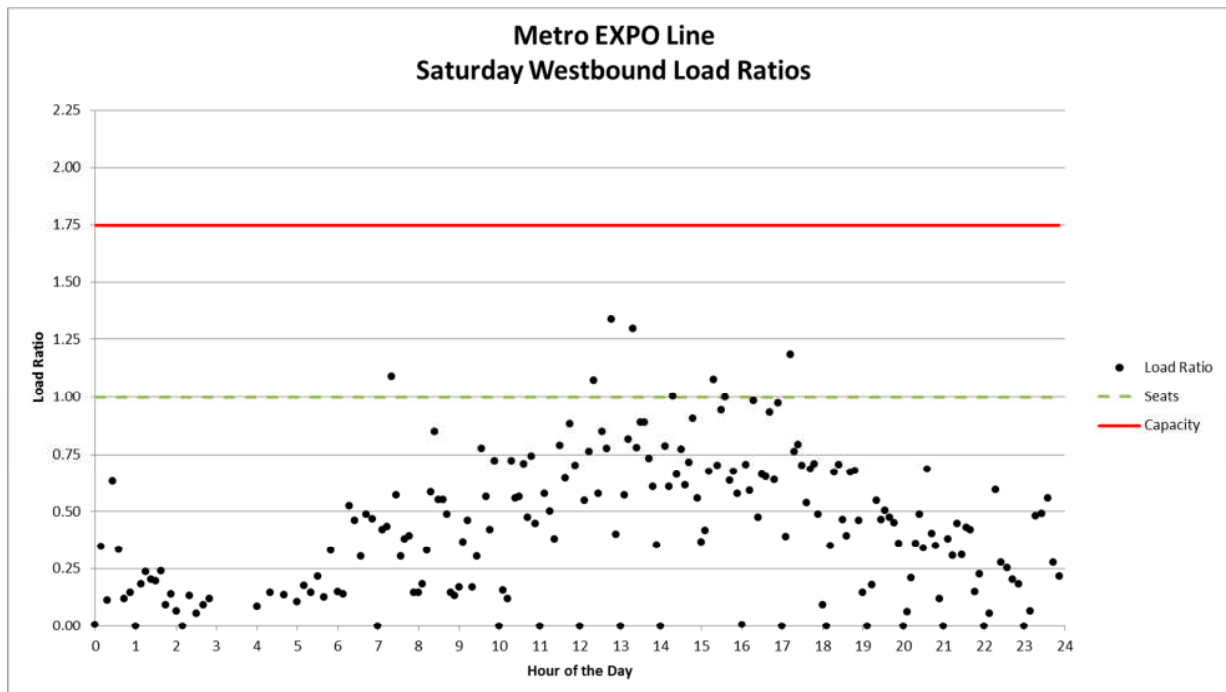

REVISED - ATTACHMENT C

Train By Train Loading in Relation to Train Capacity

**METRO BLUE LINE
WEEKDAY LOAD RATIOS**

METRO BLUE LINE
WEEKEND LOAD RATIOS

Metro Blue Line Sunday Northbound Load Ratios

Metro Blue Line Sunday Southbound Load Ratios

METRO GREEN LINE WEEKDAY LOAD RATIOS

METRO GREEN LINE WEEKEND LOAD RATIOS

Metro Green Line Sunday Eastbound Load Ratios

Metro Green Line Sunday Westbound Load Ratios

METRO GOLD LINE WEEKDAY LOAD RATIOS

METRO GOLD LINE
WEEKEND LOAD RATIOS

Metro Gold Line Sunday Northbound Load Ratios

Metro Gold Line Sunday Southbound Load Ratios

METRO EXPO LINE WEEKDAY LOAD RATIOS

METRO EXPO LINE WEEKEND LOAD RATIOS

Metro EXPO Line Sunday Eastbound Load Ratios

Metro EXPO Line Sunday Westbound Load Ratios

METRO RED/PURPLE LINE WEEKDAY LOAD RATIOS

METRO RED/PURPLE LINE
WEEKEND LOAD RATIOS

Metro Red & Purple Line Sunday Westbound Load Ratios

Metro Red & Purple Line Sunday Eastbound Load Ratios