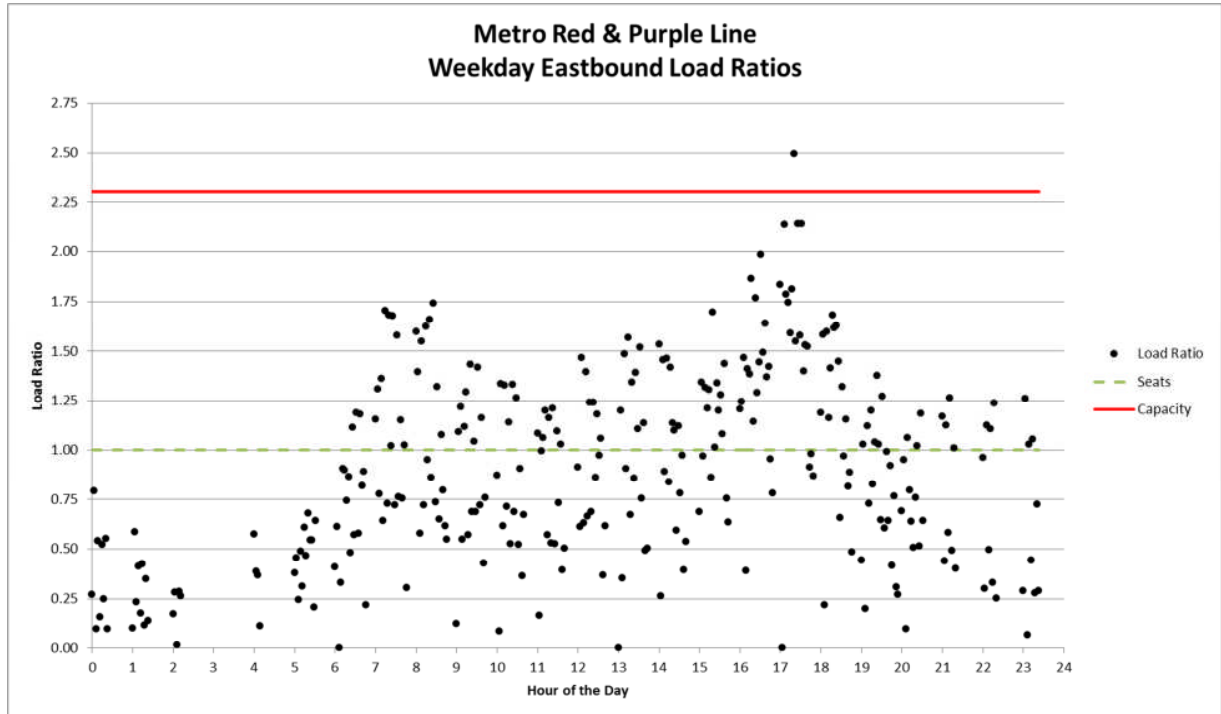

REVISED - ATTACHMENT C

Train By Train Loading in Relation to Train Capacity

**METRO BLUE LINE
WEEKDAY LOAD RATIOS**

METRO BLUE LINE
WEEKEND LOAD RATIOS

Metro Blue Line Sunday Northbound Load Ratios

Metro Blue Line Sunday Southbound Load Ratios

METRO GREEN LINE WEEKDAY LOAD RATIOS

METRO GREEN LINE WEEKEND LOAD RATIOS

Metro Green Line Sunday Eastbound Load Ratios

Metro Green Line Sunday Westbound Load Ratios

METRO GOLD LINE WEEKDAY LOAD RATIOS

METRO GOLD LINE
WEEKEND LOAD RATIOS

Metro Gold Line Sunday Northbound Load Ratios

Metro Gold Line Sunday Southbound Load Ratios

METRO EXPO LINE WEEKDAY LOAD RATIOS

METRO EXPO LINE WEEKEND LOAD RATIOS

Metro EXPO Line Sunday Eastbound Load Ratios

Metro EXPO Line Sunday Westbound Load Ratios

METRO RED/PURPLE LINE WEEKDAY LOAD RATIOS

METRO RED/PURPLE LINE
WEEKEND LOAD RATIOS

Metro Red & Purple Line Sunday Westbound Load Ratios

Metro Red & Purple Line Sunday Eastbound Load Ratios