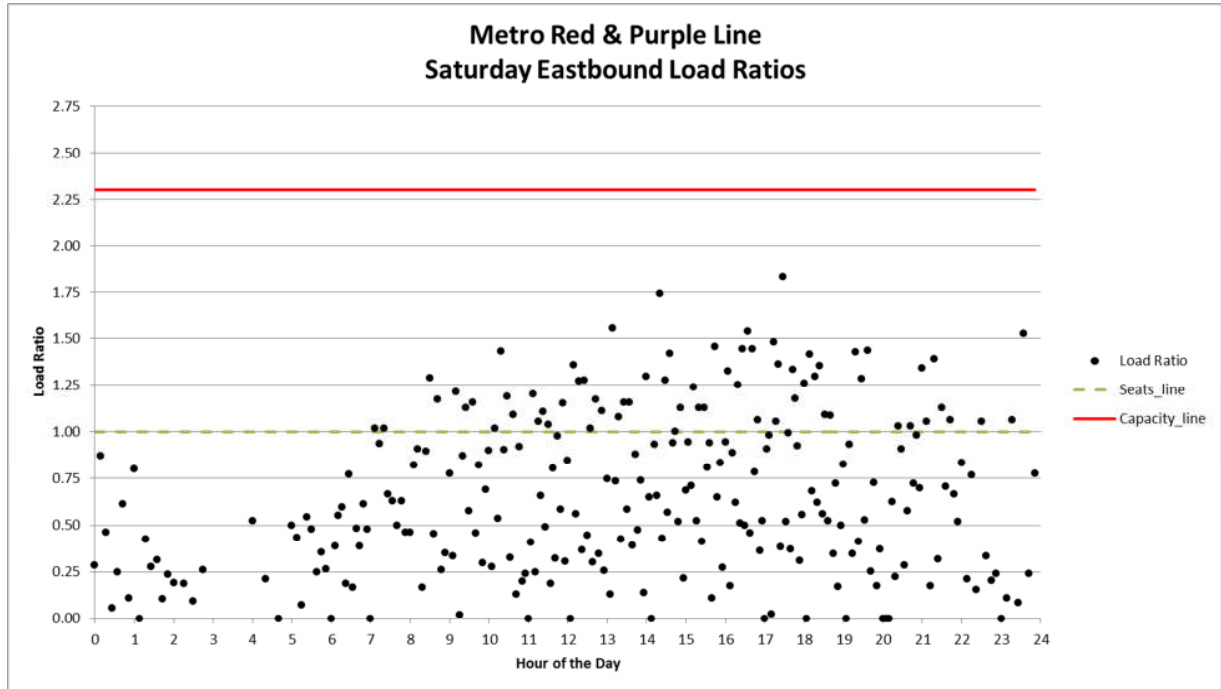

REVISED - ATTACHMENT C

Train By Train Loading in Relation to Train Capacity

**METRO BLUE LINE
WEEKDAY LOAD RATIOS**

METRO BLUE LINE
WEEKEND LOAD RATIOS

Metro Blue Line Sunday Northbound Load Ratios

Metro Blue Line Sunday Southbound Load Ratios

METRO GREEN LINE WEEKDAY LOAD RATIOS

METRO GREEN LINE WEEKEND LOAD RATIOS

Metro Green Line Sunday Eastbound Load Ratios

Metro Green Line Sunday Westbound Load Ratios

METRO GOLD LINE WEEKDAY LOAD RATIOS

METRO GOLD LINE
WEEKEND LOAD RATIOS

Metro Gold Line Sunday Northbound Load Ratios

Metro Gold Line Sunday Southbound Load Ratios

METRO EXPO LINE WEEKDAY LOAD RATIOS

METRO EXPO LINE WEEKEND LOAD RATIOS

Metro EXPO Line Sunday Eastbound Load Ratios

Metro EXPO Line Sunday Westbound Load Ratios

METRO RED/PURPLE LINE WEEKDAY LOAD RATIOS

METRO RED/PURPLE LINE
WEEKEND LOAD RATIOS

Metro Red & Purple Line Sunday Westbound Load Ratios

Metro Red & Purple Line Sunday Eastbound Load Ratios