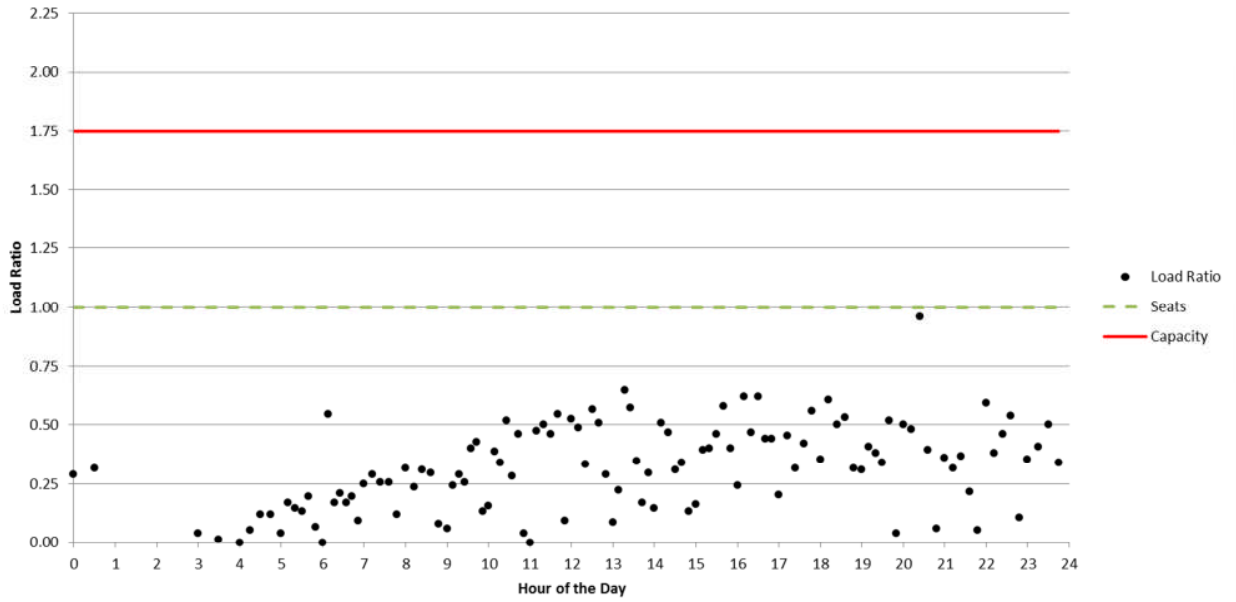

REVISED - ATTACHMENT C

Train By Train Loading in Relation to Train Capacity

**METRO BLUE LINE
WEEKDAY LOAD RATIOS**

METRO BLUE LINE
WEEKEND LOAD RATIOS

Metro Blue Line Sunday Northbound Load Ratios

Metro Blue Line Sunday Southbound Load Ratios

METRO GREEN LINE WEEKDAY LOAD RATIOS

METRO GREEN LINE WEEKEND LOAD RATIOS

Metro Green Line Sunday Eastbound Load Ratios

Metro Green Line Sunday Westbound Load Ratios

METRO GOLD LINE WEEKDAY LOAD RATIOS

METRO GOLD LINE
WEEKEND LOAD RATIOS