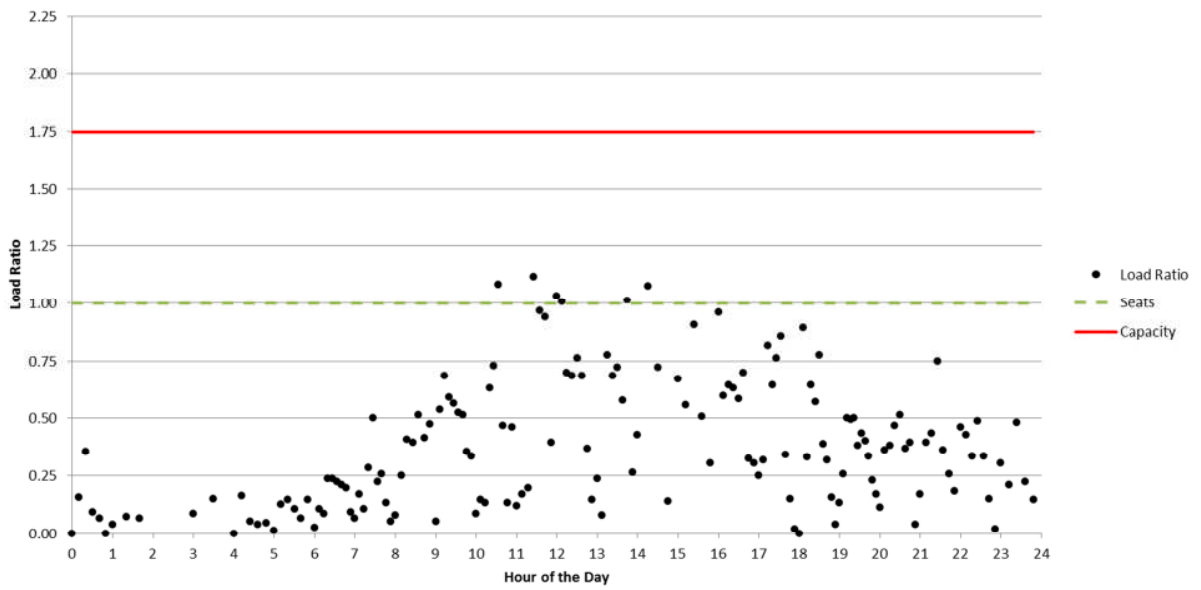

REVISED - ATTACHMENT C

Train By Train Loading in Relation to Train Capacity

**METRO BLUE LINE
WEEKDAY LOAD RATIOS**

METRO BLUE LINE
WEEKEND LOAD RATIOS

Metro Blue Line Sunday Northbound Load Ratios

Metro Blue Line Sunday Southbound Load Ratios

METRO GREEN LINE WEEKDAY LOAD RATIOS

METRO GREEN LINE WEEKEND LOAD RATIOS

Metro Green Line Sunday Eastbound Load Ratios

Metro Green Line Sunday Westbound Load Ratios

METRO GOLD LINE WEEKDAY LOAD RATIOS

METRO GOLD LINE
WEEKEND LOAD RATIOS

Metro Gold Line Sunday Northbound Load Ratios

Metro Gold Line Sunday Southbound Load Ratios

METRO EXPO LINE WEEKDAY LOAD RATIOS

METRO EXPO LINE WEEKEND LOAD RATIOS

Metro EXPO Line Sunday Eastbound Load Ratios