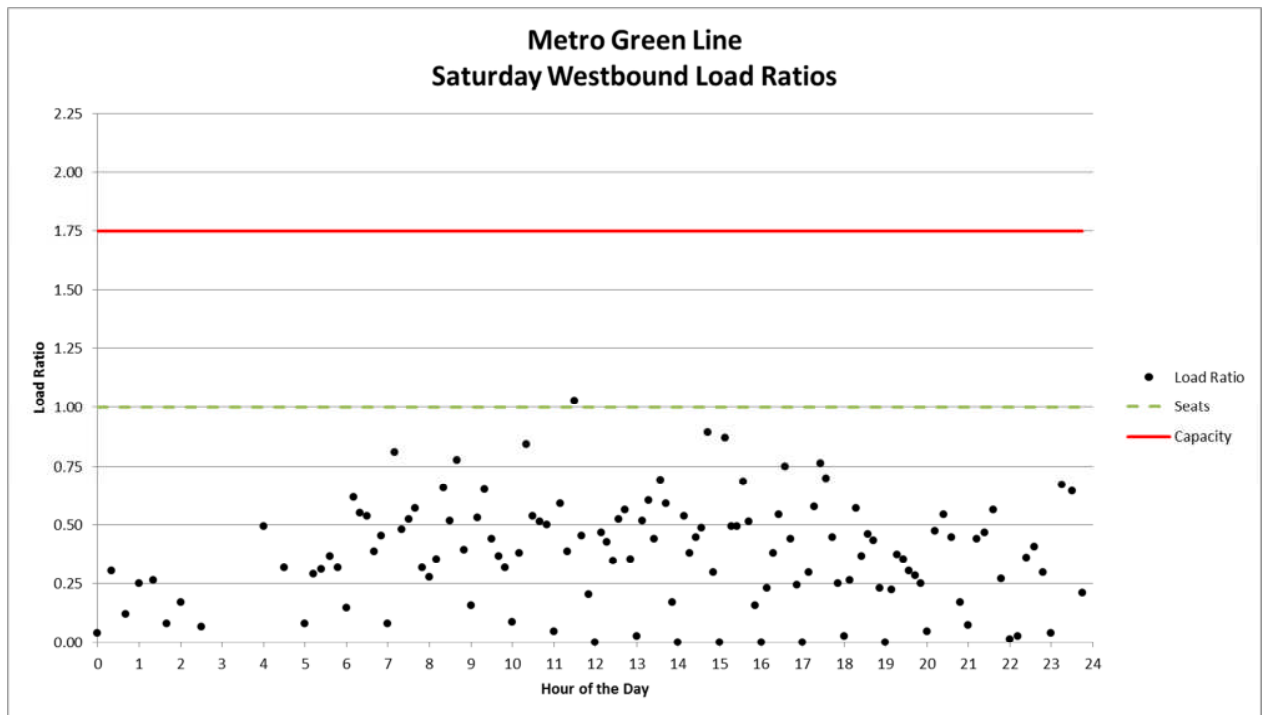

REVISED - ATTACHMENT C

Train By Train Loading in Relation to Train Capacity

**METRO BLUE LINE
WEEKDAY LOAD RATIOS**

METRO BLUE LINE
WEEKEND LOAD RATIOS

Metro Blue Line Sunday Northbound Load Ratios

Metro Blue Line Sunday Southbound Load Ratios

METRO GREEN LINE WEEKDAY LOAD RATIOS

METRO GREEN LINE WEEKEND LOAD RATIOS

Metro Green Line Sunday Eastbound Load Ratios

Metro Green Line Sunday Westbound Load Ratios

METRO GOLD LINE WEEKDAY LOAD RATIOS

METRO GOLD LINE
WEEKEND LOAD RATIOS

Metro Gold Line Sunday Northbound Load Ratios

Metro Gold Line Sunday Southbound Load Ratios

METRO EXPO LINE WEEKDAY LOAD RATIOS

METRO EXPO LINE WEEKEND LOAD RATIOS

Metro EXPO Line Sunday Eastbound Load Ratios

Metro EXPO Line Sunday Westbound Load Ratios

METRO RED/PURPLE LINE WEEKDAY LOAD RATIOS

METRO RED/PURPLE LINE
WEEKEND LOAD RATIOS

Metro Red & Purple Line Sunday Westbound Load Ratios

Metro Red & Purple Line Sunday Eastbound Load Ratios