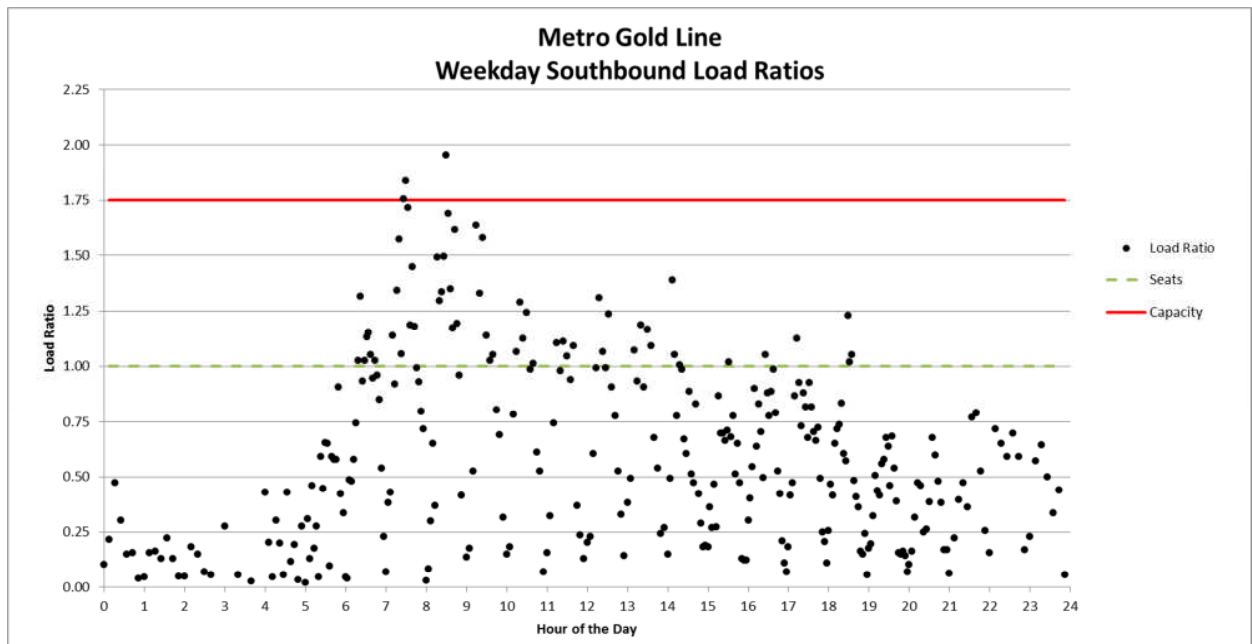

REVISED - ATTACHMENT C

Train By Train Loading in Relation to Train Capacity

**METRO BLUE LINE
WEEKDAY LOAD RATIOS**

METRO BLUE LINE
WEEKEND LOAD RATIOS

Metro Blue Line Sunday Northbound Load Ratios

Metro Blue Line Sunday Southbound Load Ratios

METRO GREEN LINE WEEKDAY LOAD RATIOS

METRO GREEN LINE WEEKEND LOAD RATIOS

Metro Green Line Sunday Eastbound Load Ratios

Metro Green Line Sunday Westbound Load Ratios

METRO GOLD LINE WEEKDAY LOAD RATIOS

METRO GOLD LINE
WEEKEND LOAD RATIOS

Metro Gold Line Sunday Northbound Load Ratios

Metro Gold Line Sunday Southbound Load Ratios

METRO EXPO LINE WEEKDAY LOAD RATIOS

METRO EXPO LINE WEEKEND LOAD RATIOS

Metro EXPO Line Sunday Eastbound Load Ratios

Metro EXPO Line Sunday Westbound Load Ratios

METRO RED/PURPLE LINE WEEKDAY LOAD RATIOS

METRO RED/PURPLE LINE
WEEKEND LOAD RATIOS

Metro Red & Purple Line Sunday Westbound Load Ratios

Metro Red & Purple Line Sunday Eastbound Load Ratios