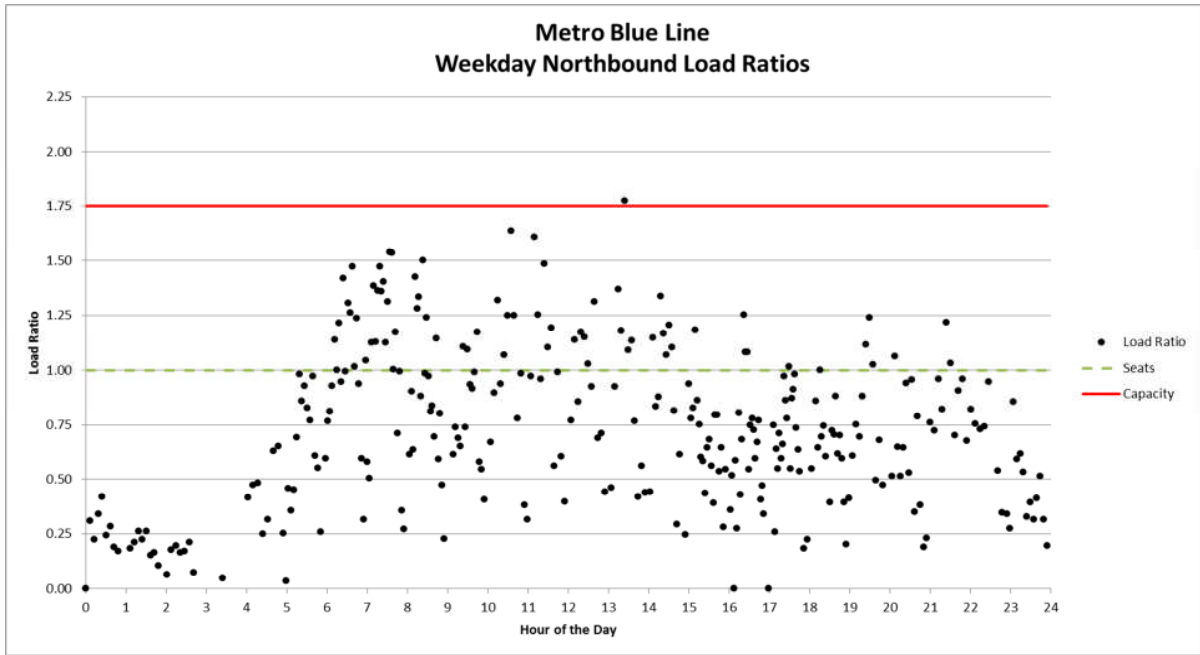

REVISED - ATTACHMENT C

Train By Train Loading in Relation to Train Capacity

**METRO BLUE LINE
WEEKDAY LOAD RATIOS**

METRO BLUE LINE
WEEKEND LOAD RATIOS

Metro Blue Line Sunday Northbound Load Ratios

Metro Blue Line Sunday Southbound Load Ratios

METRO GREEN LINE WEEKDAY LOAD RATIOS

METRO GREEN LINE WEEKEND LOAD RATIOS

Metro Green Line Sunday Eastbound Load Ratios

Metro Green Line Sunday Westbound Load Ratios

METRO GOLD LINE WEEKDAY LOAD RATIOS

METRO GOLD LINE
WEEKEND LOAD RATIOS

Metro Gold Line Sunday Northbound Load Ratios

Metro Gold Line Sunday Southbound Load Ratios

METRO EXPO LINE WEEKDAY LOAD RATIOS

METRO EXPO LINE WEEKEND LOAD RATIOS

Metro EXPO Line Sunday Eastbound Load Ratios

Metro EXPO Line Sunday Westbound Load Ratios

METRO RED/PURPLE LINE WEEKDAY LOAD RATIOS

METRO RED/PURPLE LINE
WEEKEND LOAD RATIOS

Metro Red & Purple Line Sunday Westbound Load Ratios

Metro Red & Purple Line Sunday Eastbound Load Ratios