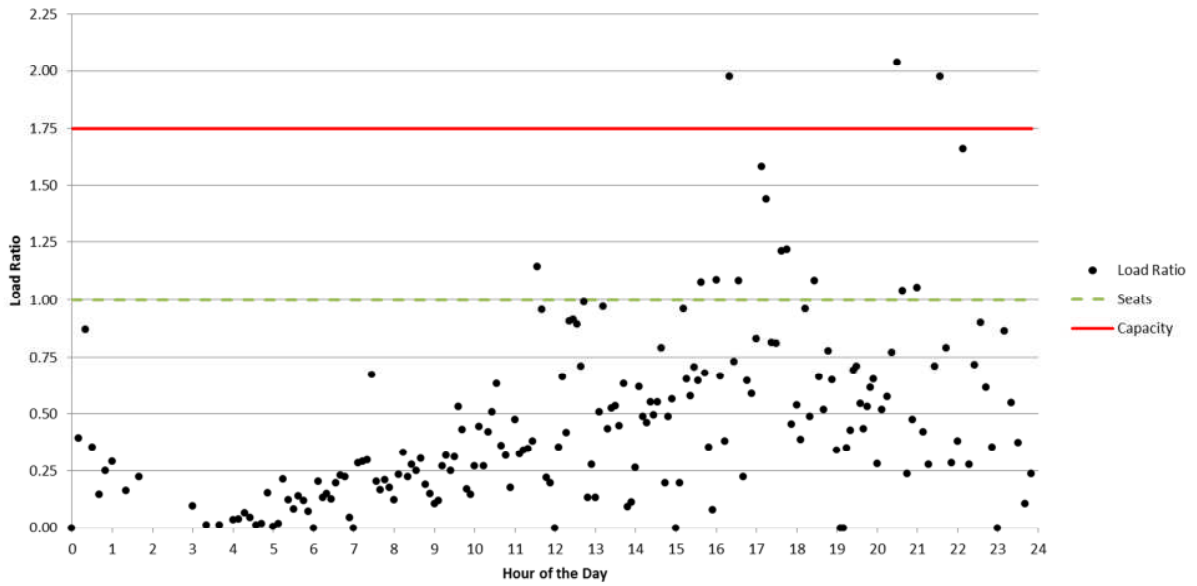

REVISED - ATTACHMENT C

Train By Train Loading in Relation to Train Capacity

**METRO BLUE LINE
WEEKDAY LOAD RATIOS**

METRO BLUE LINE
WEEKEND LOAD RATIOS

Metro Blue Line Sunday Northbound Load Ratios

Metro Blue Line Sunday Southbound Load Ratios

METRO GREEN LINE WEEKDAY LOAD RATIOS

METRO GREEN LINE WEEKEND LOAD RATIOS

Metro Green Line Sunday Eastbound Load Ratios

Metro Green Line Sunday Westbound Load Ratios

METRO GOLD LINE WEEKDAY LOAD RATIOS

METRO GOLD LINE
WEEKEND LOAD RATIOS

Metro Gold Line Sunday Northbound Load Ratios

Metro Gold Line Sunday Southbound Load Ratios

METRO EXPO LINE WEEKDAY LOAD RATIOS

METRO EXPO LINE WEEKEND LOAD RATIOS

Metro EXPO Line Sunday Eastbound Load Ratios

Metro EXPO Line Sunday Westbound Load Ratios

METRO RED/PURPLE LINE WEEKDAY LOAD RATIOS

METRO RED/PURPLE LINE
WEEKEND LOAD RATIOS

Metro Red & Purple Line Sunday Westbound Load Ratios

Metro Red & Purple Line Sunday Eastbound Load Ratios