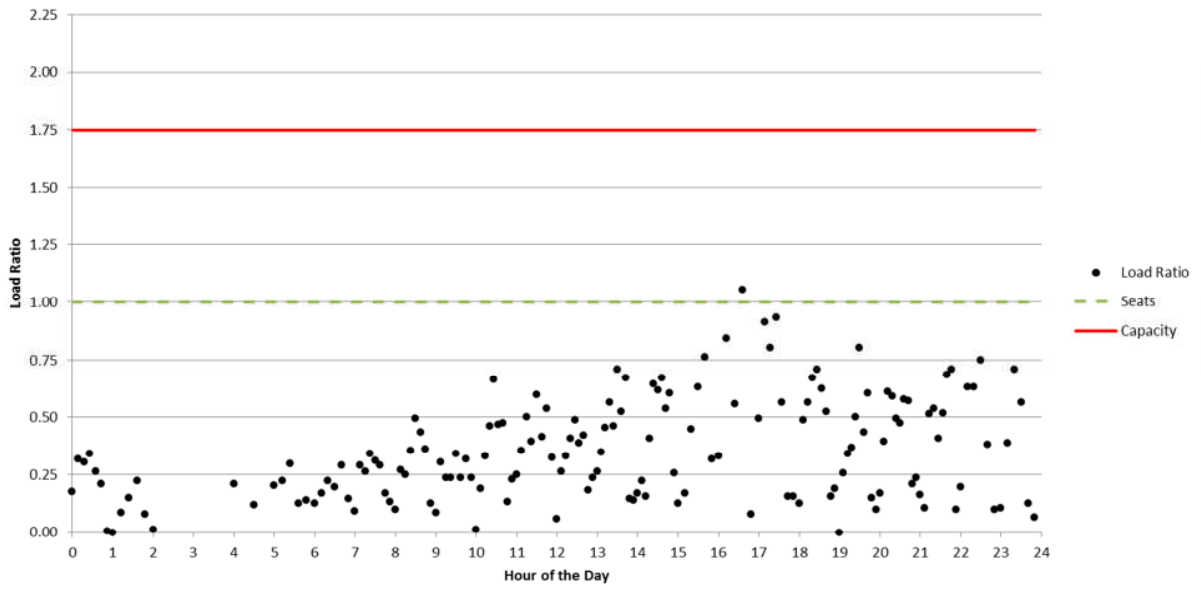

Metro Gold Line Sunday Northbound Load Ratios