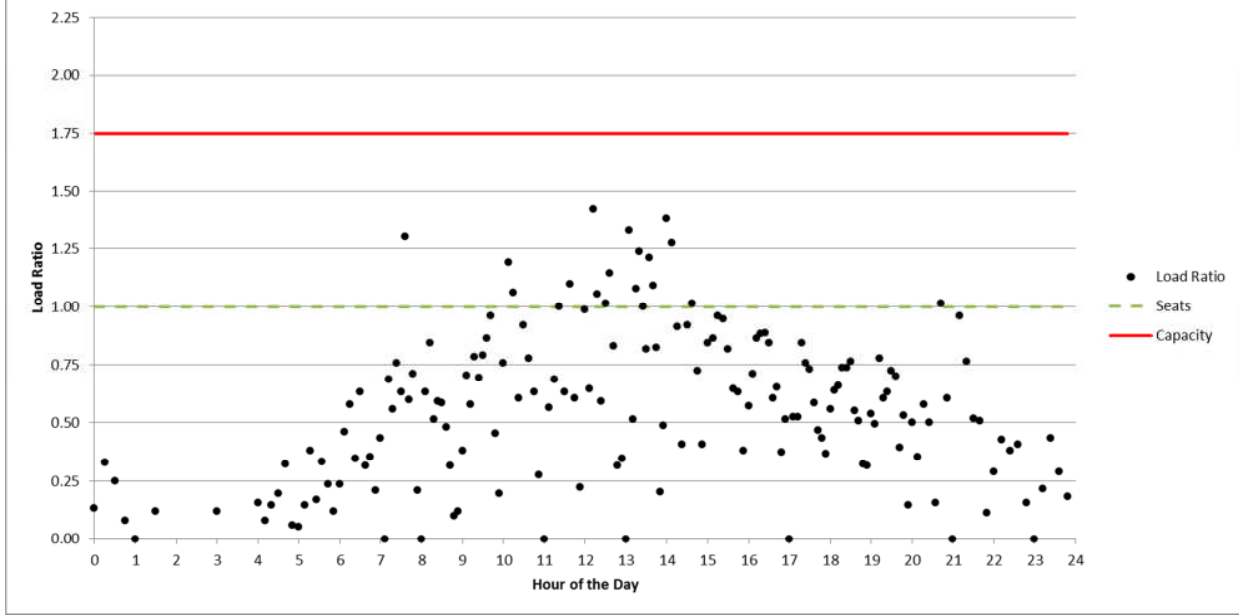

REVISED - ATTACHMENT C

Train By Train Loading in Relation to Train Capacity

**METRO BLUE LINE
WEEKDAY LOAD RATIOS**

METRO BLUE LINE
WEEKEND LOAD RATIOS

Metro Blue Line Sunday Northbound Load Ratios

Metro Blue Line Sunday Southbound Load Ratios

METRO GREEN LINE WEEKDAY LOAD RATIOS

METRO GREEN LINE WEEKEND LOAD RATIOS

Metro Green Line Sunday Eastbound Load Ratios

Metro Green Line Sunday Westbound Load Ratios

METRO GOLD LINE WEEKDAY LOAD RATIOS

METRO GOLD LINE
WEEKEND LOAD RATIOS