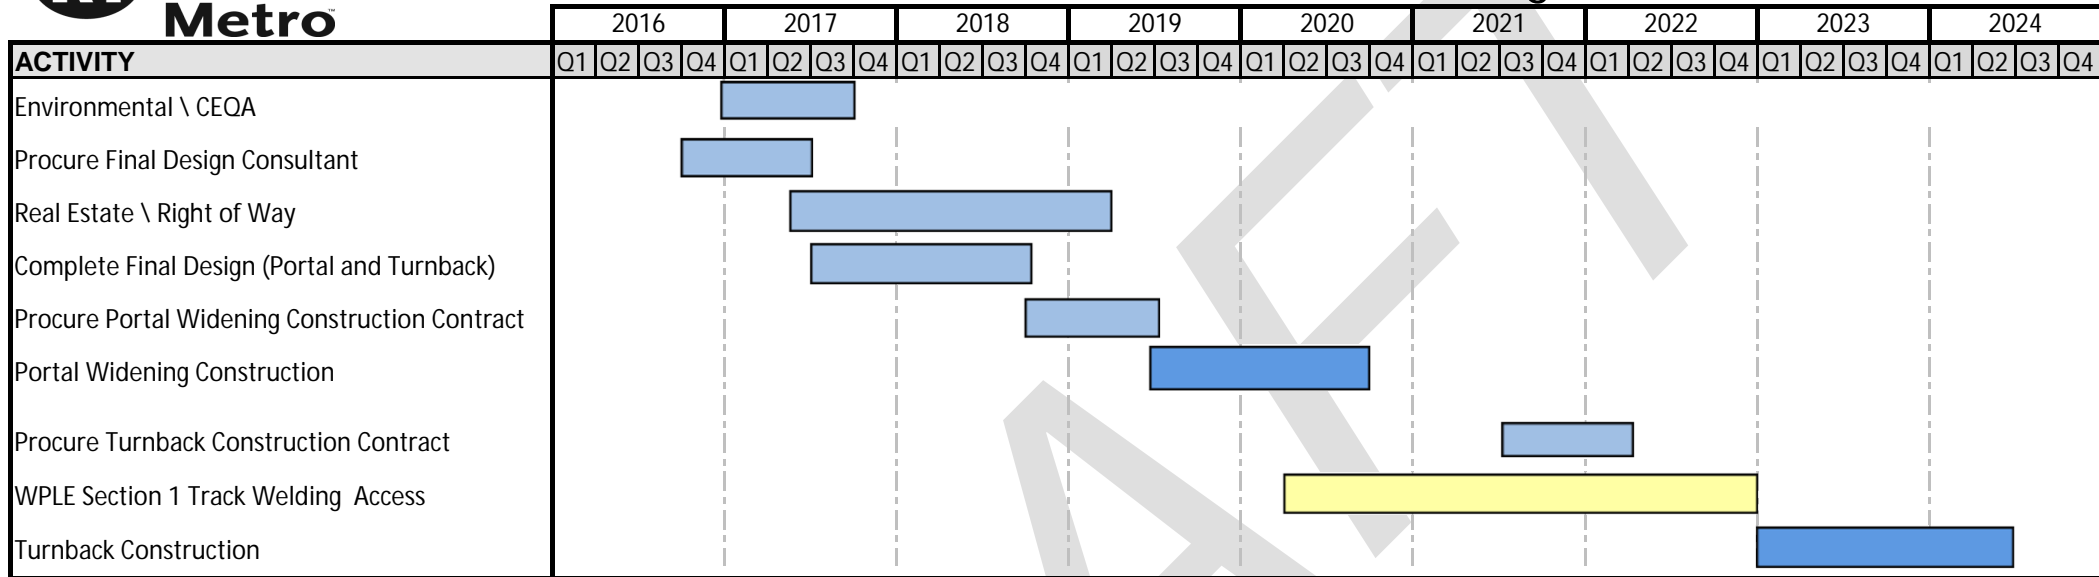

Division 20 Portal Widening Turnback

Schedule calendar is fiscal year based

Preliminary Draft - schedule subject to change

1/11/2017