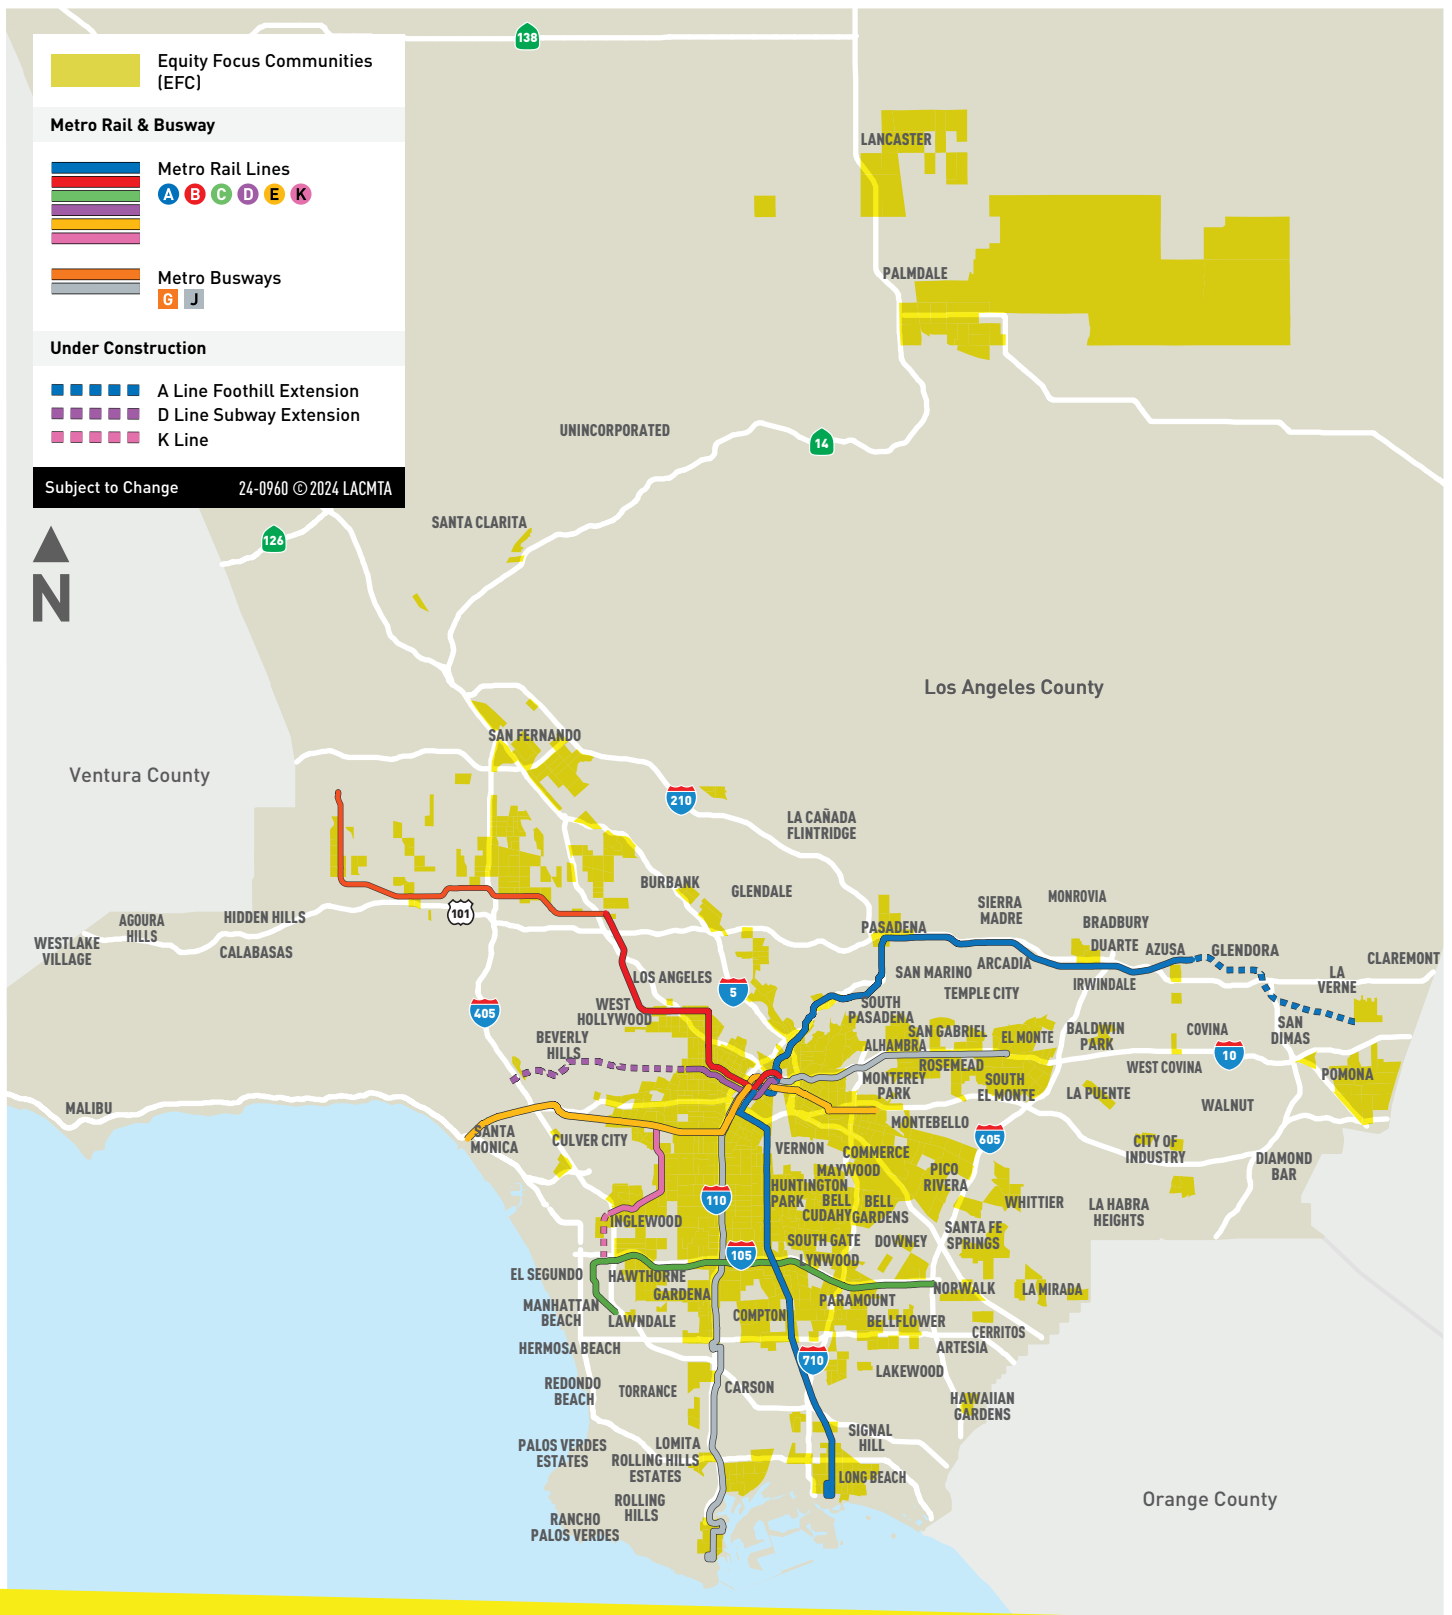

Attachment A

METRO-DESIGNATED EQUITY FOCUS COMMUNITIES

CONTACT US

✉ Office of Equity and Race
One Gateway Plaza, MS 25-1
Los Angeles, CA 90012

✉ equityandrace@metro.net

🌐 metro.net/equity-race