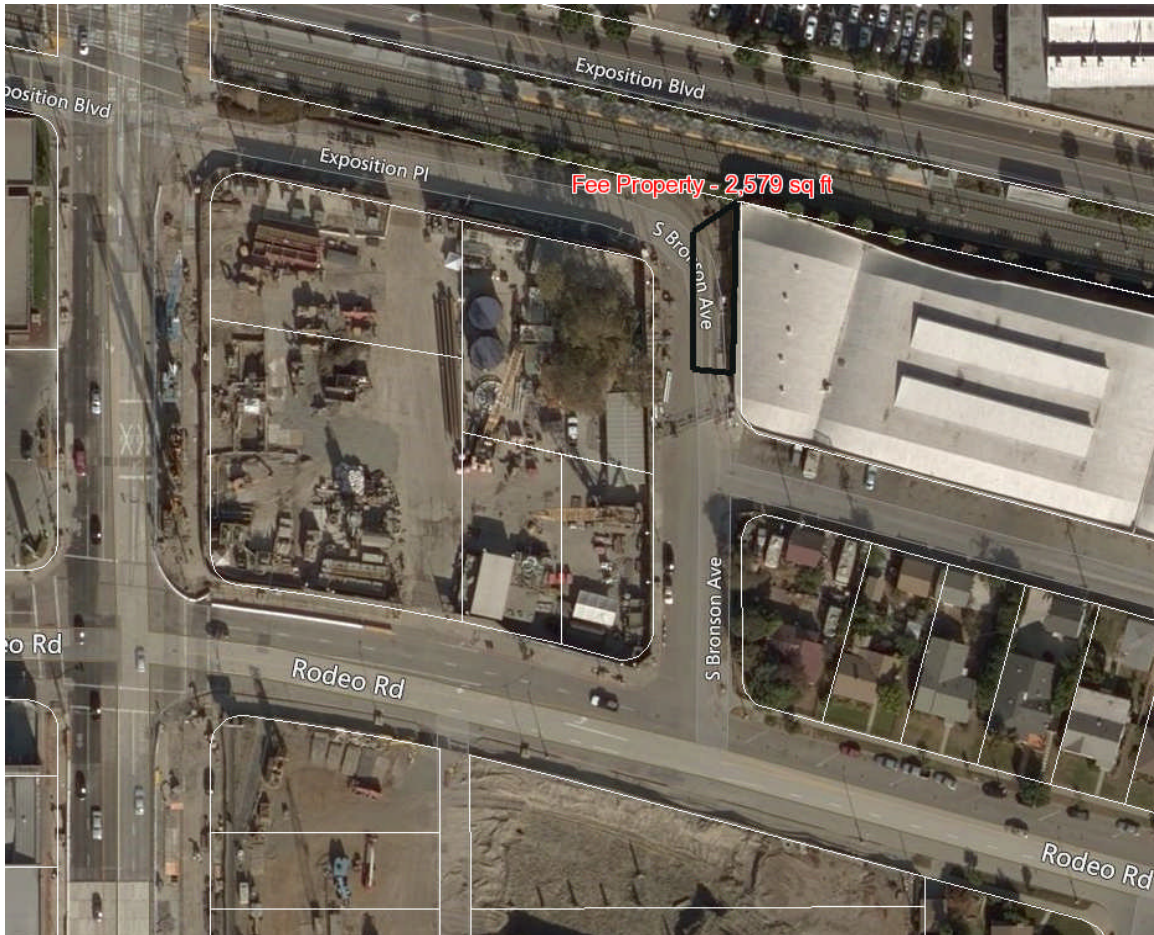

**ATTACHMENT A**

Owner: 3339 Exposition Place, LP, a California Limited Partnership

Property: Real property underlying a portion of Bronson Avenue north of Rodeo Road and south Exposition Boulevard in the City of Los Angeles