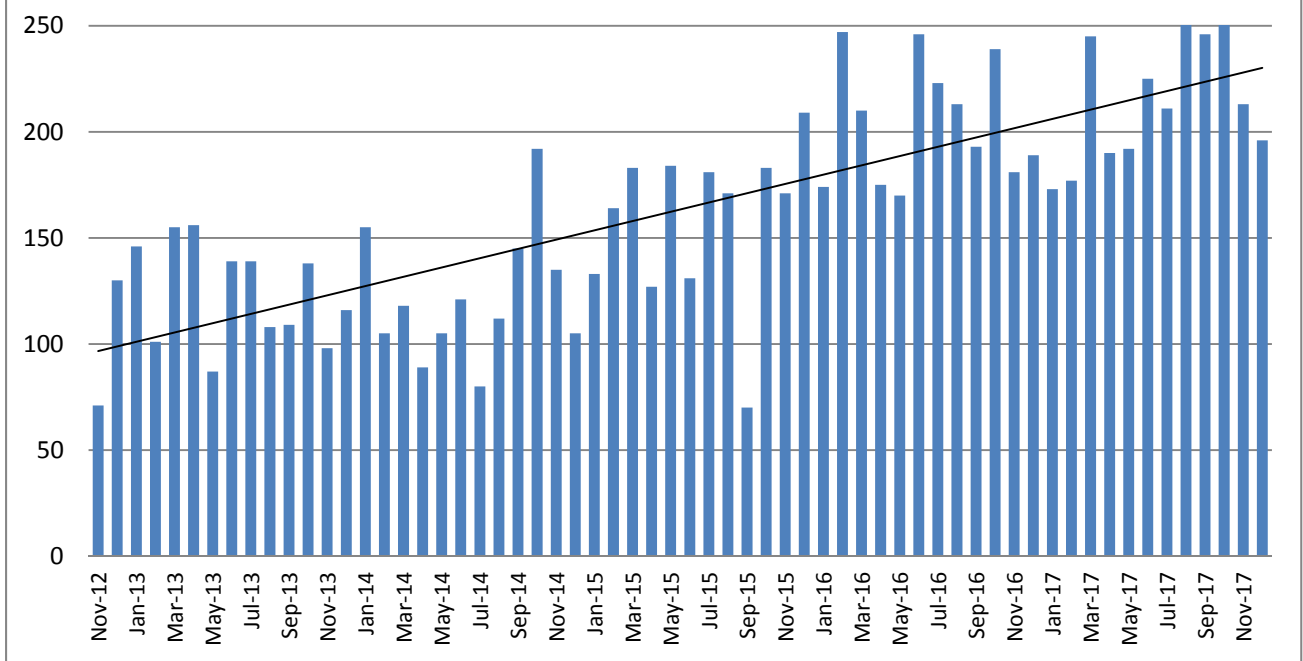

Attachment A: CHP ExpressLanes Performance Figures November 2012 to December 2017

**Figure 2: Monthly License Plate / Registration Citations
November 2012 to December 2017**

**Figure 3: Monthly Illegal Lane Change Citations
November 2012 to December 2017**