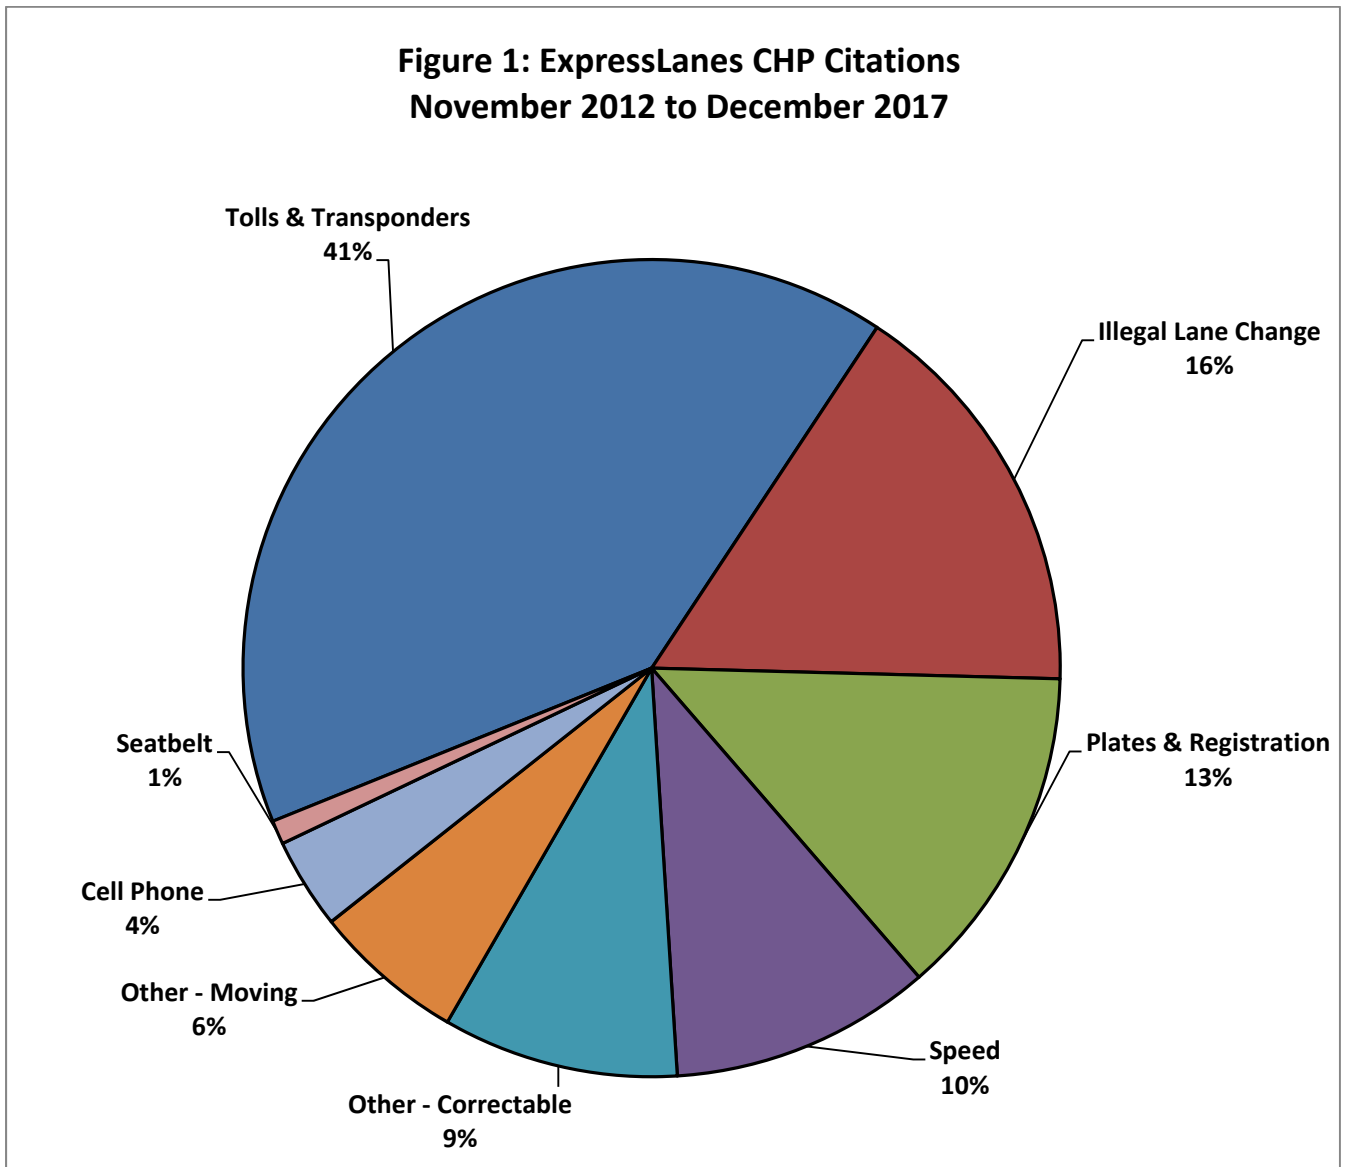

Attachment A: CHP ExpressLanes Performance Figures November 2012 to December 2017

**Figure 2: Monthly License Plate / Registration Citations
November 2012 to December 2017**

**Figure 3: Monthly Illegal Lane Change Citations
November 2012 to December 2017**