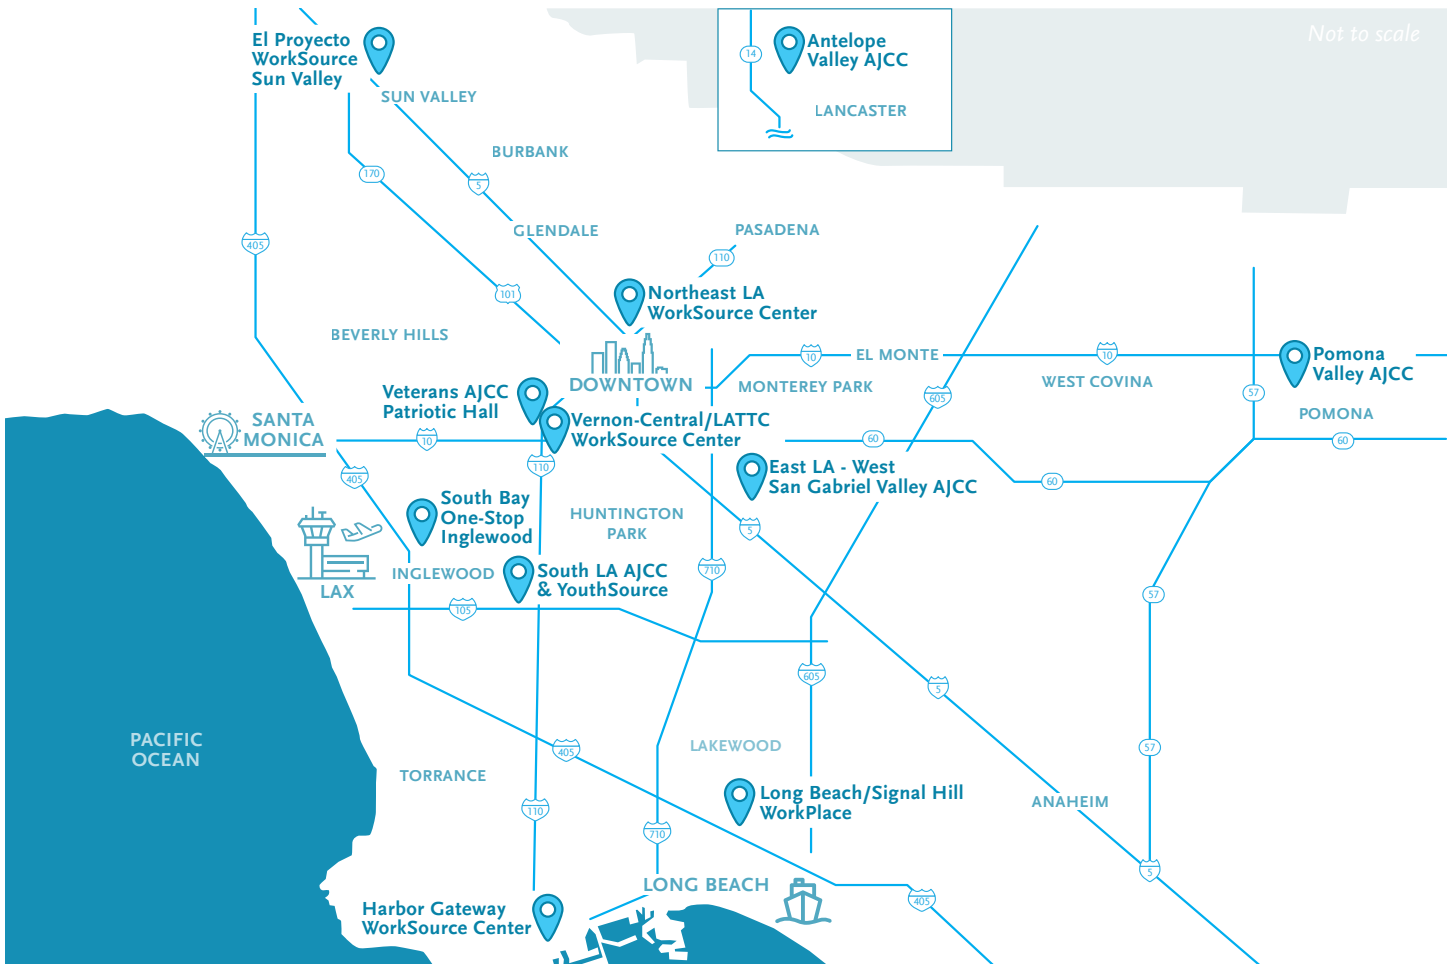

WIN-LA Career Service Centers

- 
Antelope Valley AJCC
 1420 W Av I
 Lancaster, CA 93534
- 
Long Beach/Signal Hill WorkPlace
 4811 Airport Plaza Dr
 Long Beach, CA 90815
- 
South LA AJCC & YouthSource
 1600 W Imperial Hwy
 Los Angeles, CA 90047
- 
East LA - West San Gabriel Valley AJCC
 5301 Whittier Bl
 East Los Angeles, CA 90022
- 
Northeast LA WorkSource Center
 342 N San Fernando Rd
 Los Angeles, CA 90031
- 
Vernon-Central/LATTC WorkSource Center
 400 W Washington Bl
 Los Angeles, CA 90007
- 
El Proyecto WorkSource Sun Valley
 9024 Laurel Canyon Bl
 Sun Valley, CA 91352
- 
Pomona Valley AJCC
 264 E Monterey Av
 Pomona, CA 91767
- 
Veterans AJCC Patriotic Hall
 1816 S Figueroa St, 4th Floor
 Los Angeles, CA 90015
- 
Harbor Gateway WorkSource Center
 222 W 6th St, Suite #410
 San Pedro, CA 90731
- 
South Bay One-Stop Inglewood
 110 South La Brea Av
 Inglewood, CA 90301

Metro

WIN-LA provides participants with opportunities to compete for open and available jobs with Metro. However, there is no guarantee of employment. Metro is an Equal Opportunity Employer.