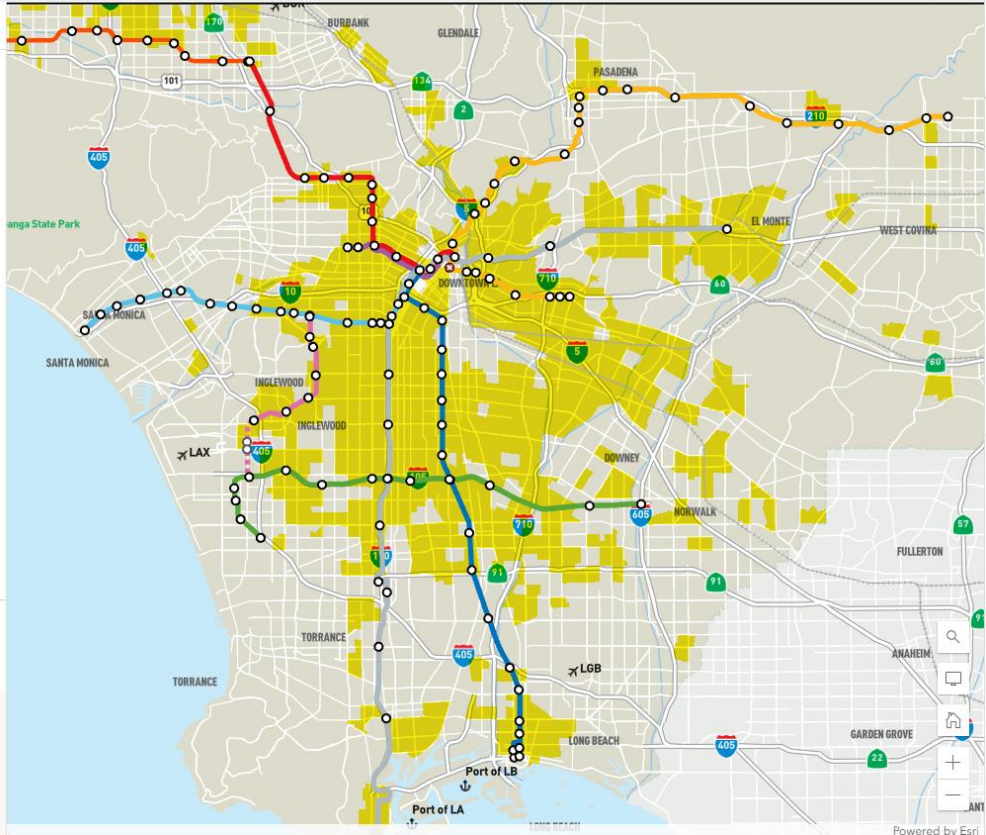

Attachment C - Metro EFC Map 2022

Metro 2022 EFC Map (Web Map)

[Open in Map Viewer Classic](#)

[Sign](#)

Legend

Metro Rail and Busway

Stations

-

Metro Rail

- A Line (Blue)
- B Line (Red)
- C Line (Green)
- D Line (Purple)
- E Line (Expo)
- L Line (Gold)
- K Line
- K Line Under Construction

Metro Busway

- G Line (Orange)
- J Line (Silver)

MetroLink Line

- ⇄

Metro EFC Map 2022

- EFCs (Updated 2022)

Powered by Esri