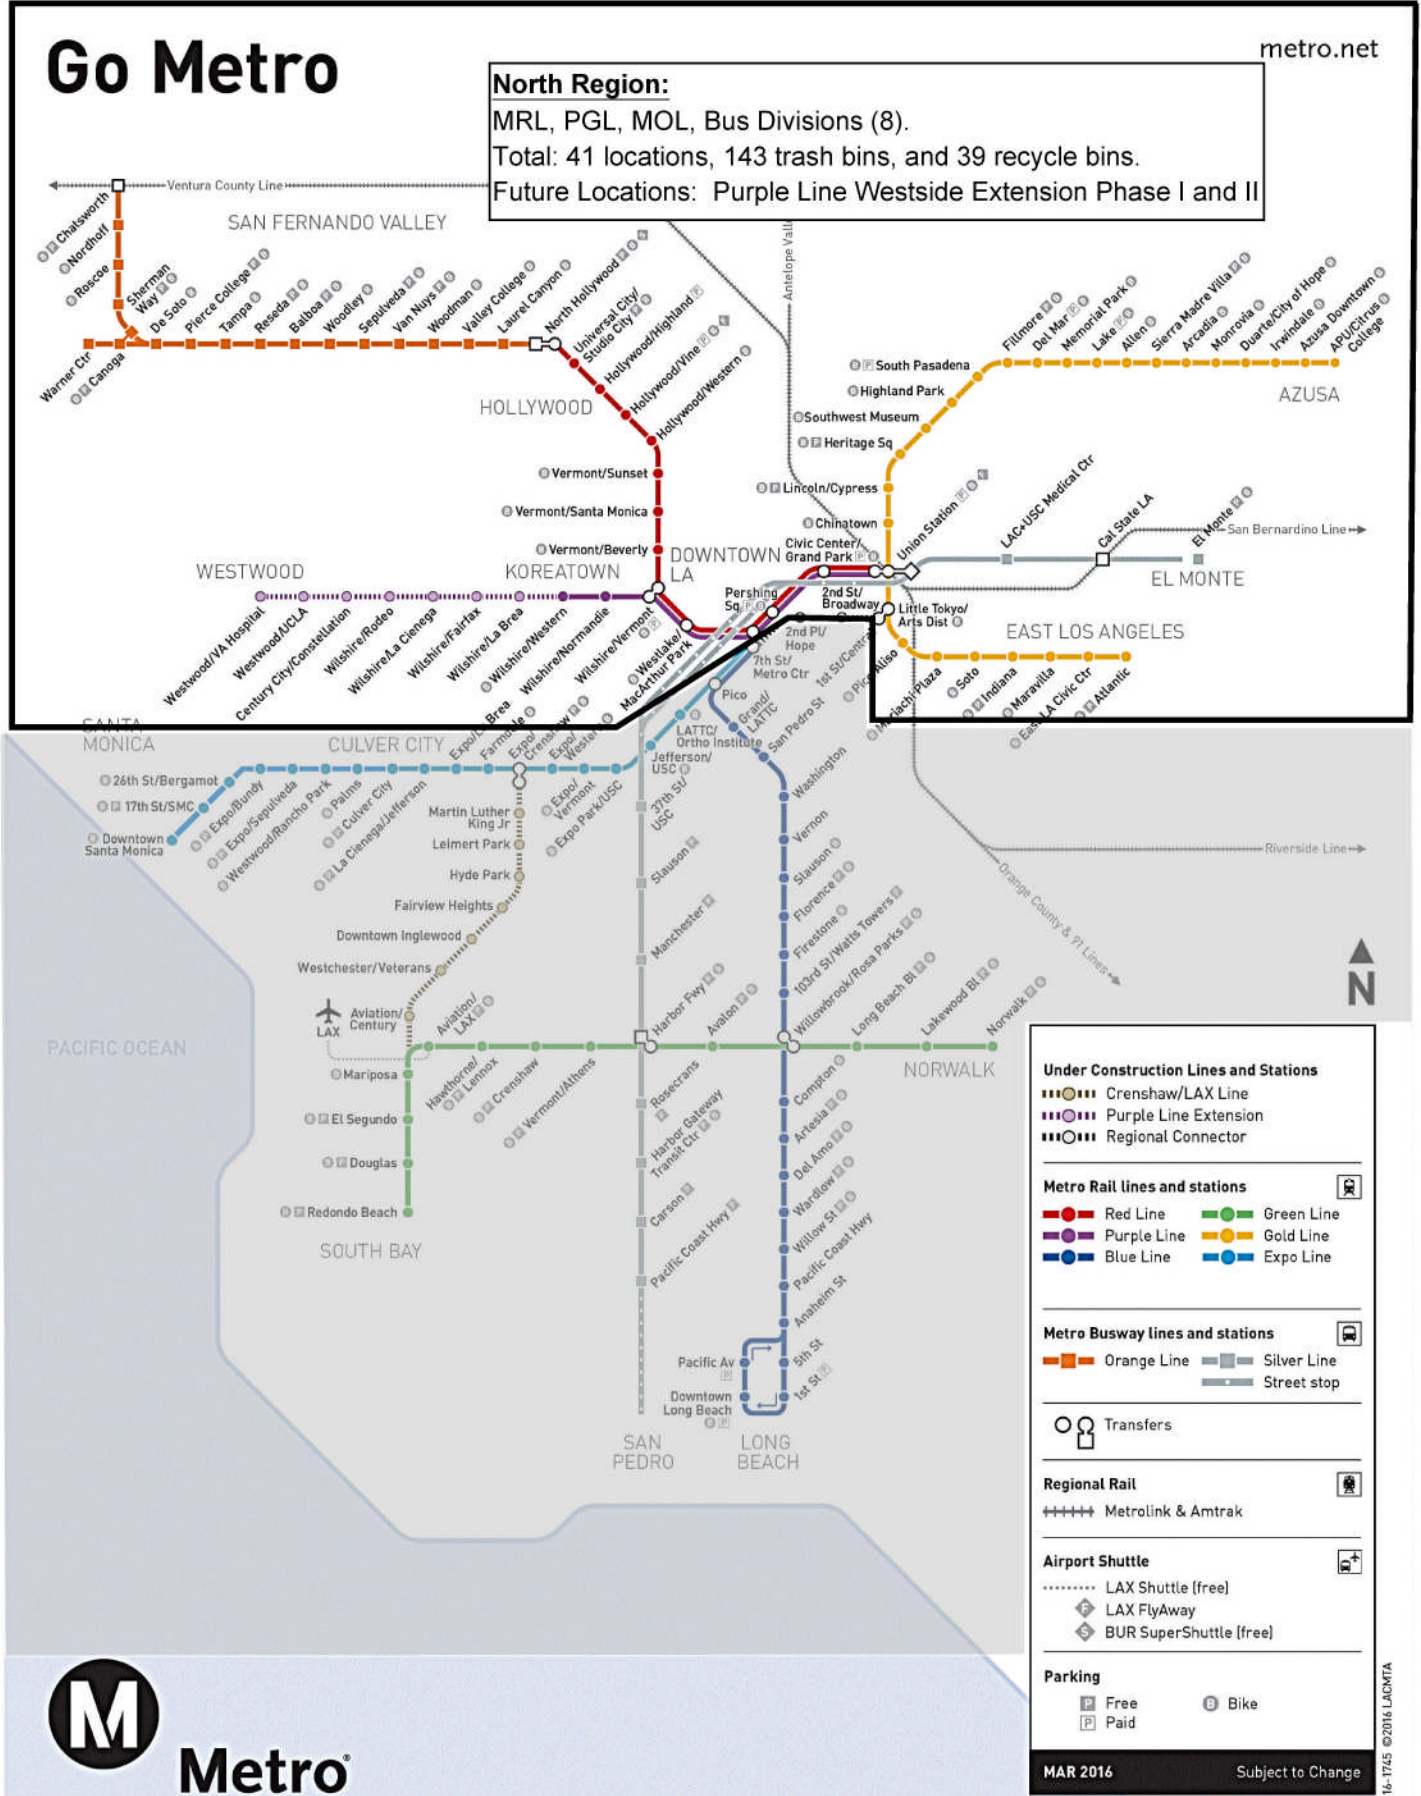

ATTACHMENT A

LIST OF SERVICE LOCATIONS

NORTH REGION

metro.net

Go Metro

North Region:
 MRL, PGL, MOL, Bus Divisions (8).
 Total: 41 locations, 143 trash bins, and 39 recycle bins.
 Future Locations: Purple Line Westside Extension Phase I and II

16-1745 © 2016 LAOMTA

ATTACHMENT A

LIST OF SERVICE LOCATIONS

SOUTH REGION

Go Metro

metro.net