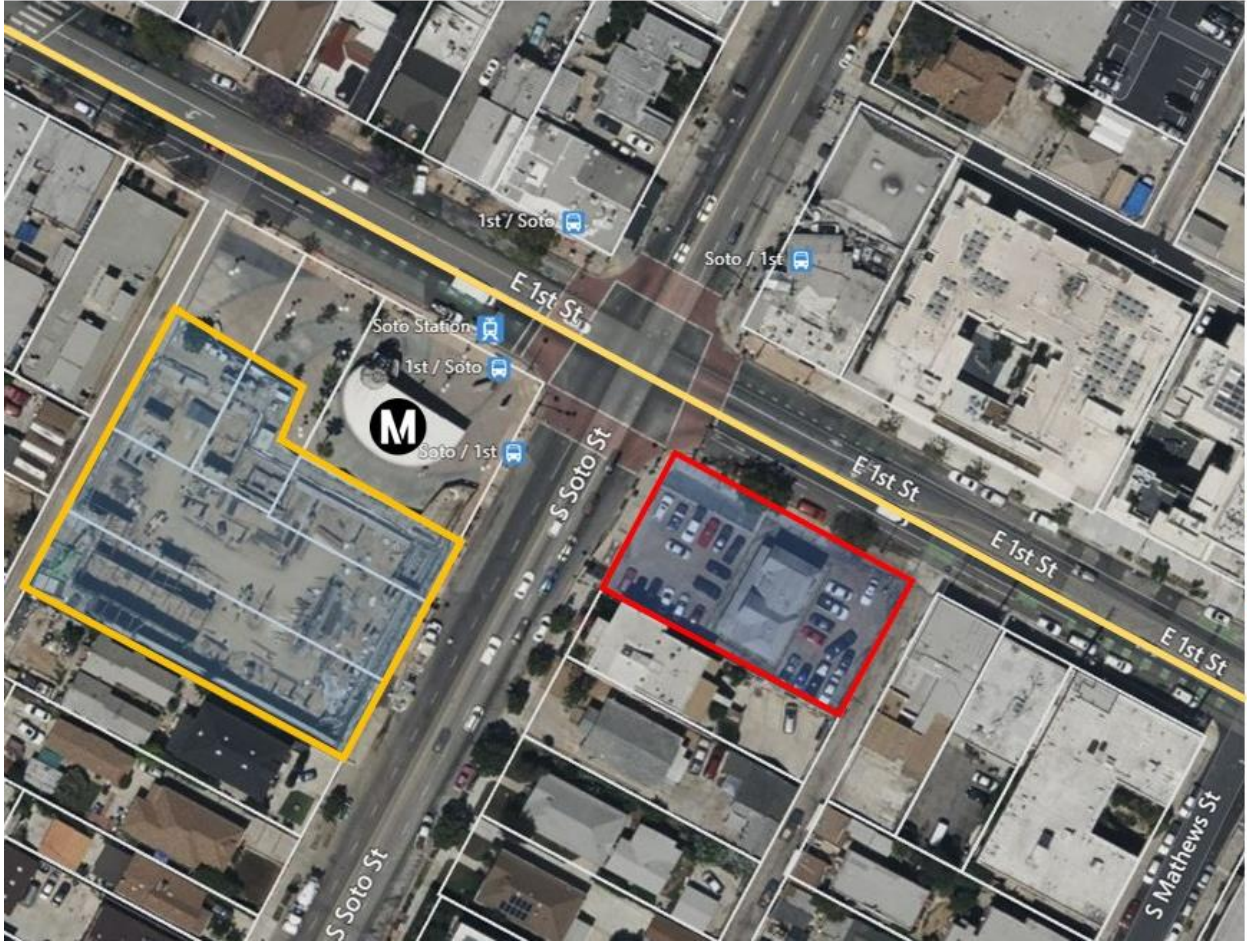

Attachment A

Site Map

Site A: Metro property, Site of Los Lirios Apartments

Site B: Metro Project Site holding Peabody Werden House

Metro L (Gold) Line

1st / Soto L Line Station Portal