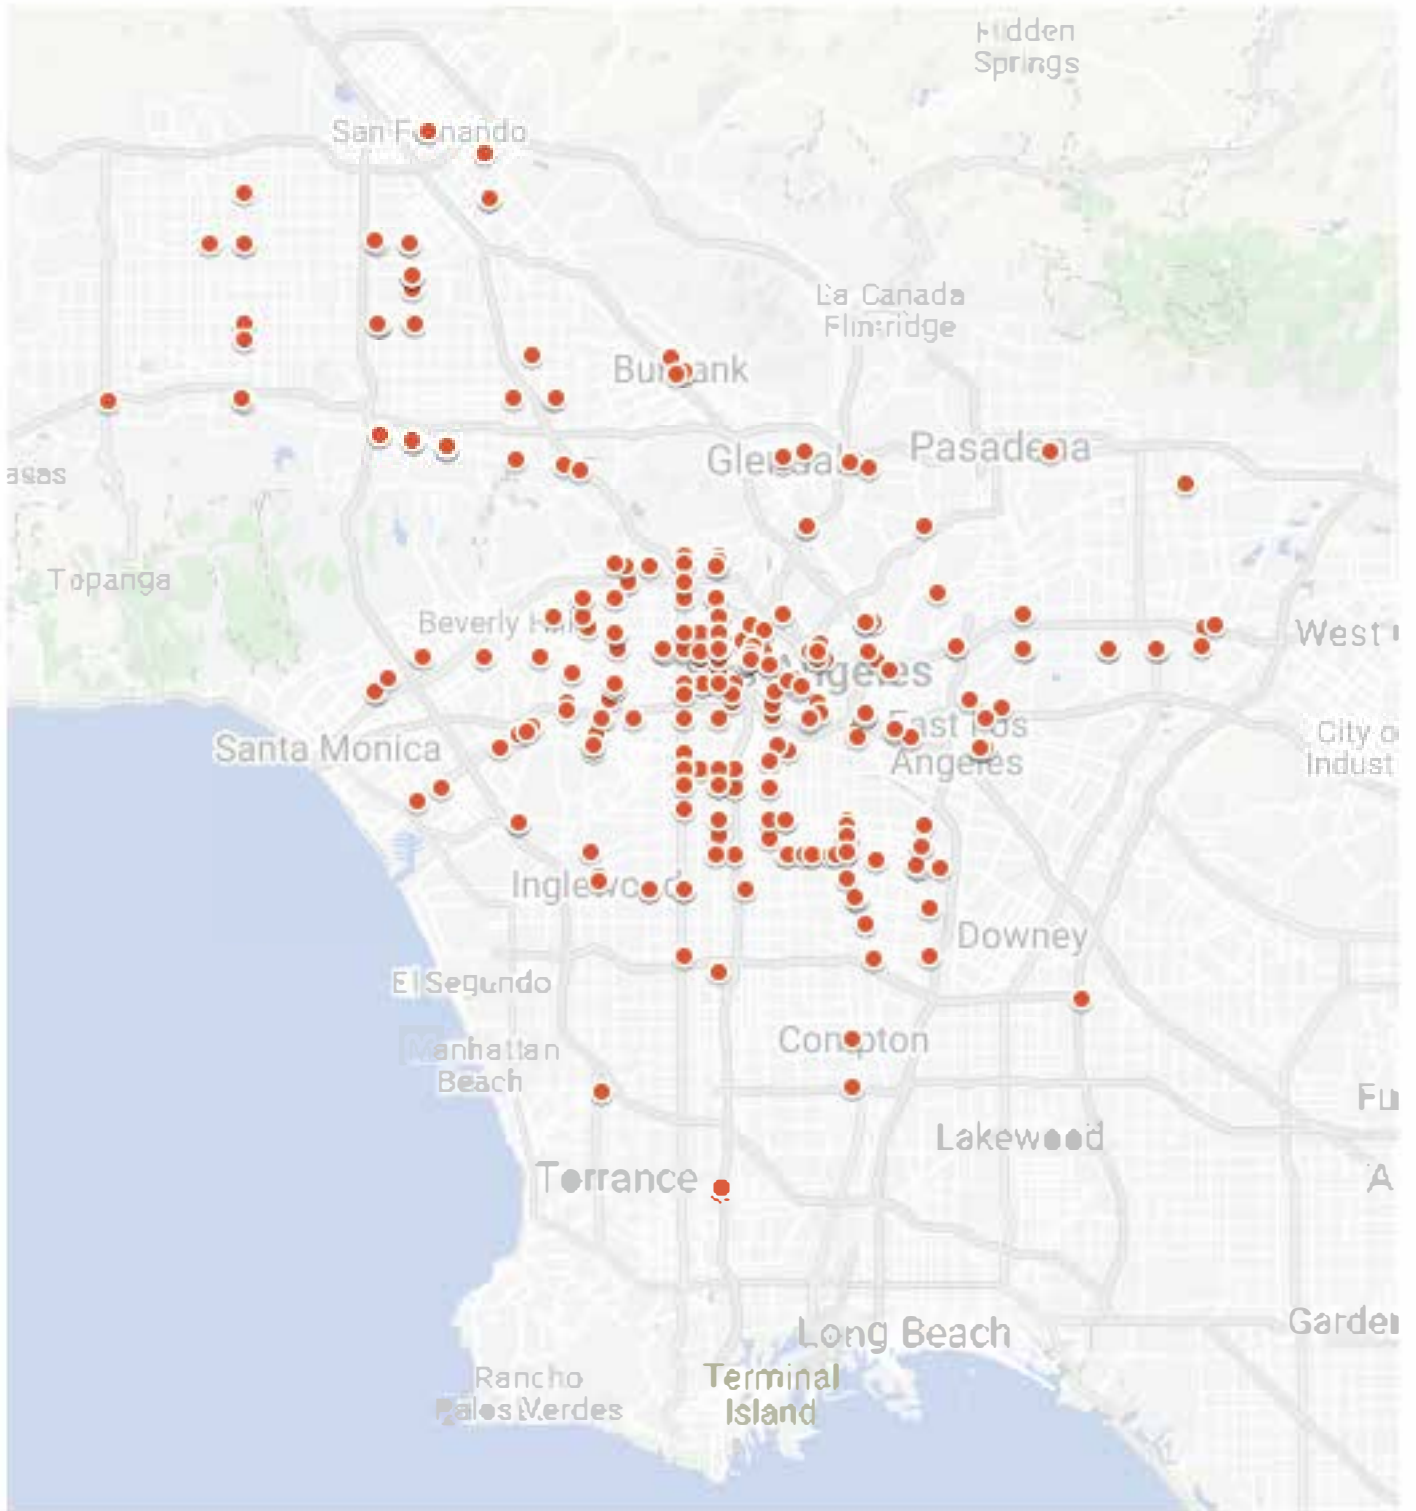

Mapped Locations of 300 Digital Display Screens at LA Metro Bus Stops

300 LA Metro Stops with Digital Signs – Installed and Maintained by Syncromatics

Stop Number	Sign Type	Shelter Type	At	Along	City	Date Installed
56	Sunrise	Blvd Style	ADAMS	VERMONT	Los Angeles	10/23/18
147	Daktronics	Flat Roof	ARTESIA	HAWTHORNE	Torrance	12/28/17
177	Sunrise	Glass Rapid	ATLANTIC	FIRESTONE	South Gate	1/24/19
178	Waysine	Glass Rapid	ATLANTIC	FLORENCE	Cudahy	5/20/19
179	Sunrise	Glass Rapid	ATLANTIC	GAGE	Bell	1/30/19
180	Sunrise	Glass Rapid	ATLANTIC	IMPERIAL	Lynwood	12/19/18
194	Sunrise	Glass Rapid	ATLANTIC	SLAUSON	Maywood	12/19/18
429	Daktronics	Flat Roof	BEVERLY	VERMONT	Los Angeles	12/21/17
430	Daktronics	Flat Roof	VAN NUYS	SHERMAN WAY	Los Angeles	12/20/17
457	Waysine	Glass Rapid	CESAR E CHAVEZ	MEDNIK	East Los Angeles CDP	4/22/19
624	Daktronics	Waysine	LA BREA	CENTINELA	Inglewood	
643	Sunrise	Dome Non-Ad	ATLANTIC	AVENIDA CESAR CHAVEZ	Monterey Park	1/7/19
656	Daktronics	Flat Roof	CESAR E CHAVEZ	ALAMEDA	Los Angeles	12/27/17
708	Sunrise	Transit Center	CAL STATE LA TRANSIT CENTER		Los Angeles	2/21/19
708	Sunrise - 4 Line Ds	Transit Center	CAL STATE LA TRANSIT CENTER		Los Angeles	6/7/19
765	Daktronics	Flat Roof	COLORADO	EAGLE ROCK	Los Angeles	5/24/18
922	Sunrise	Compton Dome	COMPTON	WILLOWBROOK	Compton	6/20/19
928	Daktronics	Flat Roof	WILSHIRE	CRENSHAW	Los Angeles	8/20/18
1213	Sunrise	Blvd Style	CENTRAL	6TH	Los Angeles	10/22/18
1214	Sunrise	Regular Rapid Shelter	6TH	MAIN	Los Angeles	10/23/17
1222	Sunrise	Blvd Style	7TH	ALAMEDA	Los Angeles	11/13/18
1256	Daktronics	Blvd Style	ADAMS	CENTRAL	Los Angeles	10/22/18
1269	Waysine	Adobe (Triangle Roof)	WHITTIER	GOODRICH	East Los Angeles CDP	4/11/19
1291	Sunrise	JCD Square Roof	BROADWAY	GLENDALE	Glendale	12/7/18
1410	Waysine	Adobe (Triangle Roof)	FLORENCE STATION		Florence-Graham CDP	4/11/19
1465	Sunrise	Glass Rapid	GARVEY	ROSEMEAD	South El Monte	12/27/18
1554	Daktronics	Flat Roof	MANCHESTER	CENTRAL		1/26/18
1574	Waysine	JCD Dome	OLIVE	SAN FERNANDO	Burbank	4/25/19
1646	Daktronics	Flat Roof	SLAUSON	CENTRAL	Los Angeles	12/26/17
1915	Waysine	JCD Dome W/ Mesh	FIRESTONE	LONG BEACH	South Gate	4/22/19
1962	Sunrise	Dome W/ Mesh	FLORENCE	ATLANTIC	Cudahy	2/13/19
2000	Daktronics	Flat Roof	CESAR E CHAVEZ	GRAND	Los Angeles	12/27/17
2122	Waysine	Adobe (Triangle Roof)	GAGE	PACIFIC	Huntington Park	4/23/19
2181	Waysine	Glass Rapid	GARVEY	SAN GABRIEL	Rosemead	4/22/19
2747	Daktronics	Flat Roof	MARTIN LUTHER KING JR	NORMANDIE	Los Angeles	12/22/17