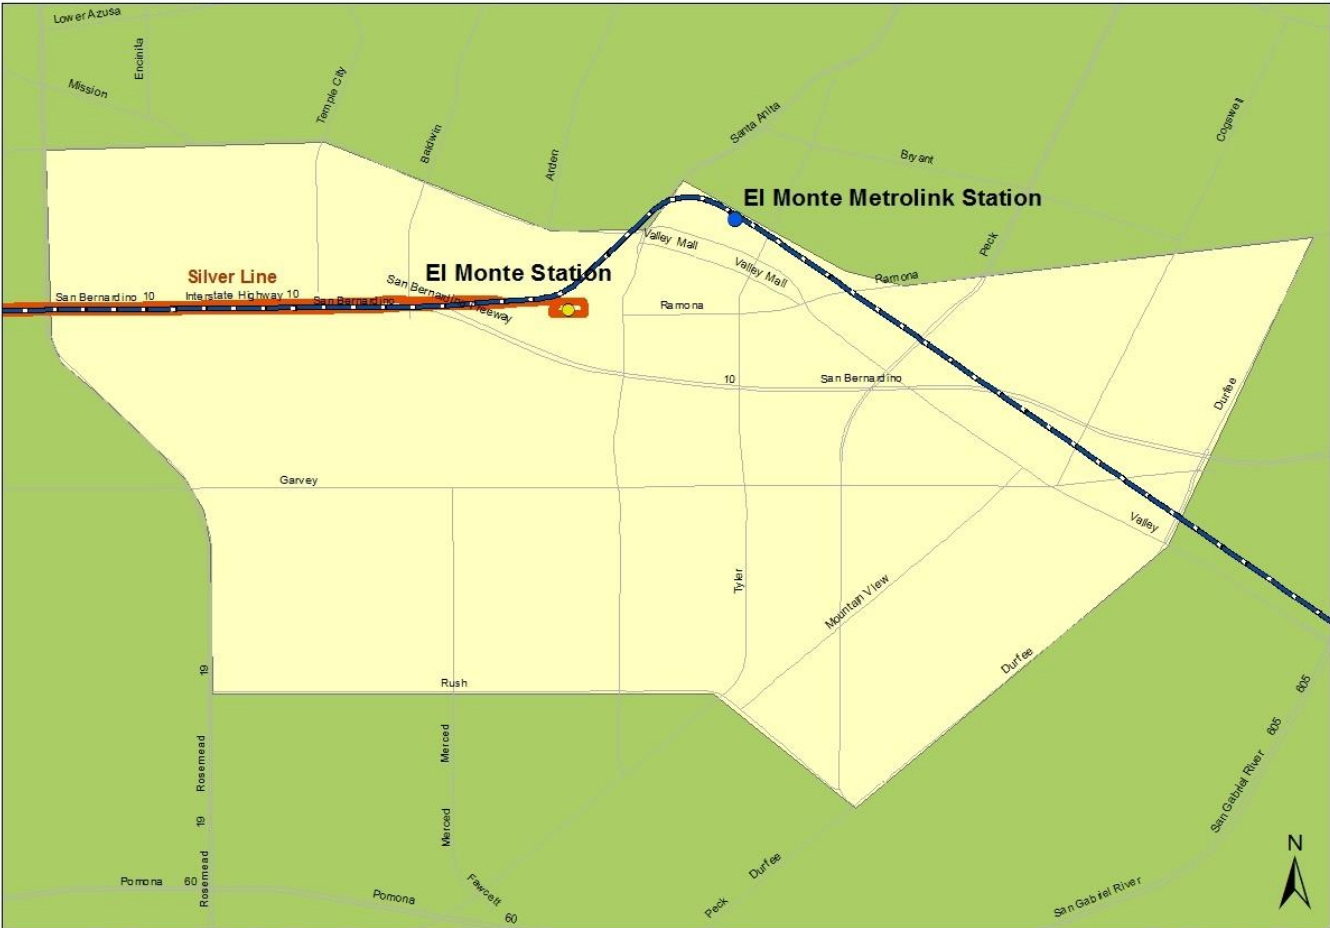

El Monte Catchment Area

Legend

- El Monte Station
- El Monte Metrolink Station
- Metrolink
- Silver Line
- Catchment Area*

Catchment area = customers within this area can request rides to/from the El Monte station

*Catchment area is subject to refinement

Artesia Catchment Area

Legend

- Blue Line Stations
- ++++ Blue Line
- Catchment area*

Catchment area = customers within this area can request rides to/from the Artesia station

*Catchment area is subject to refinement

0 1 2 3 Miles