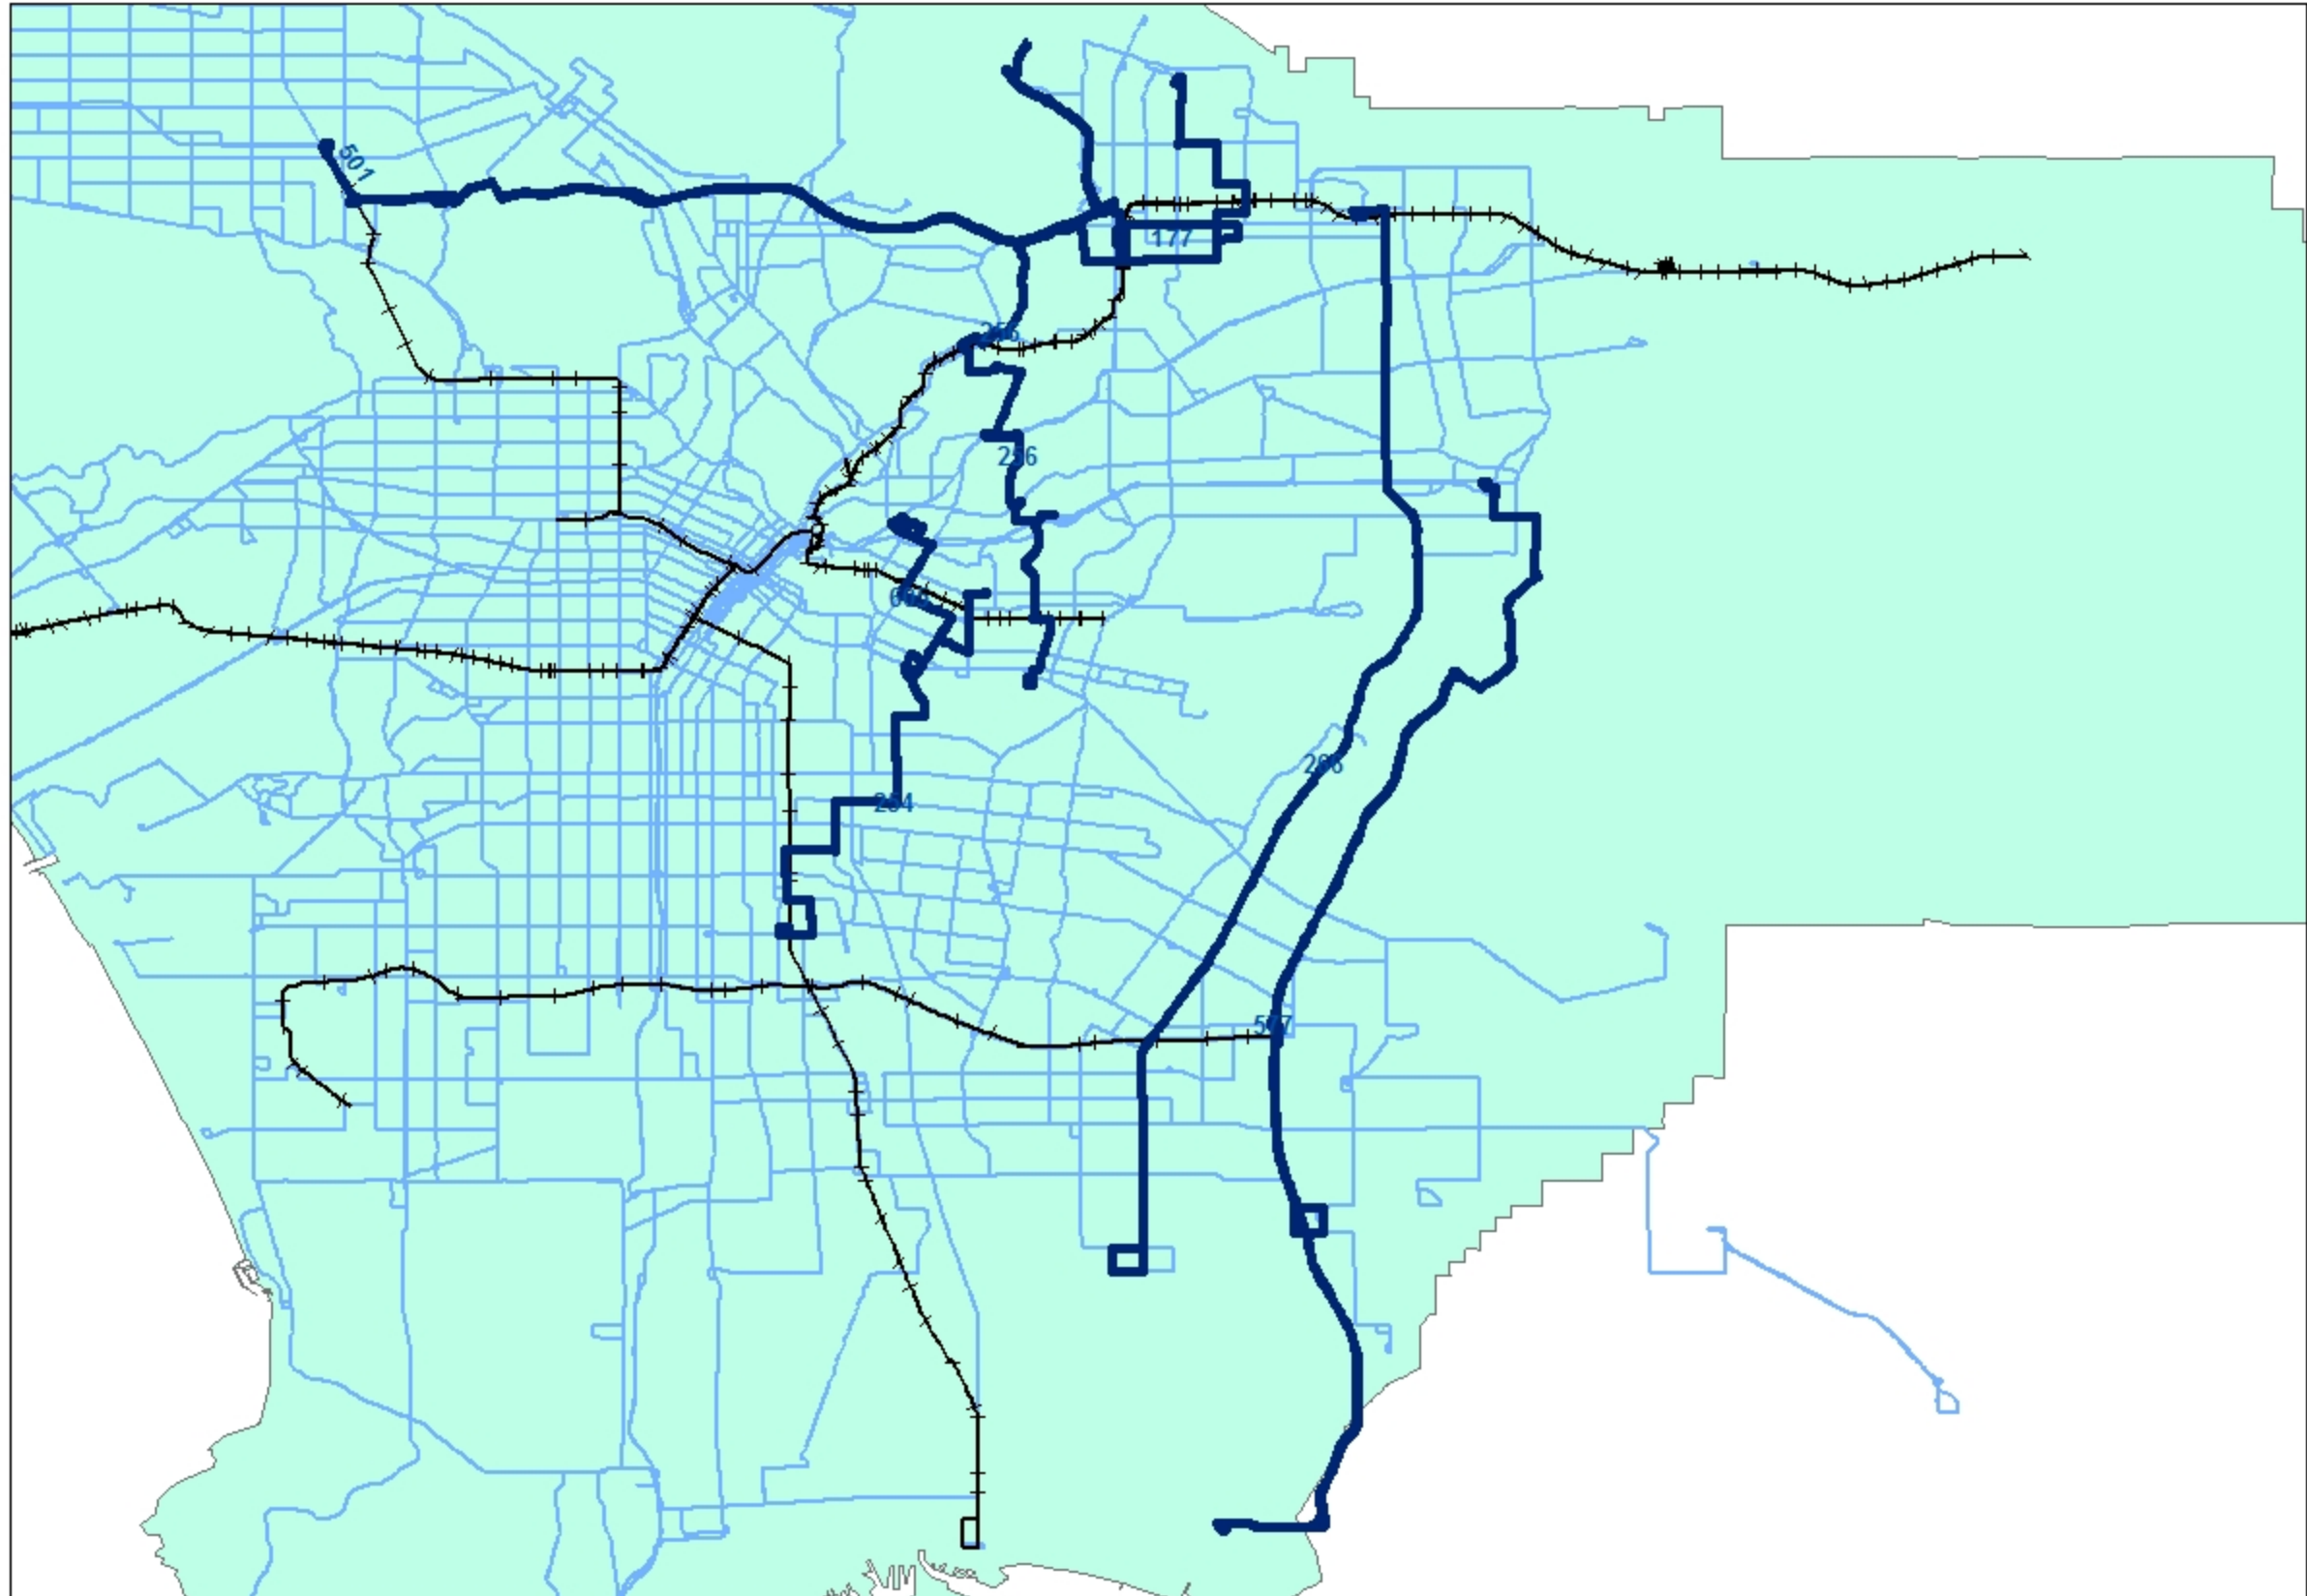

Metro East Region Contract Service Bus Lines

Legend

-  Metro East Region Contract Lines
-  Metro Rail Lines
-  Metro Bus Lines
-  Major Streets
-  Metro Service Area

Thomas Bros. Maps
A RAND McNALLY COMPANY

Thomas Bros. Maps is a registered trademark of Rand McNally & Company.
Reproduced with permission granted by Rand McNally & Company.
© Rand McNally & Company.
All rights reserved.