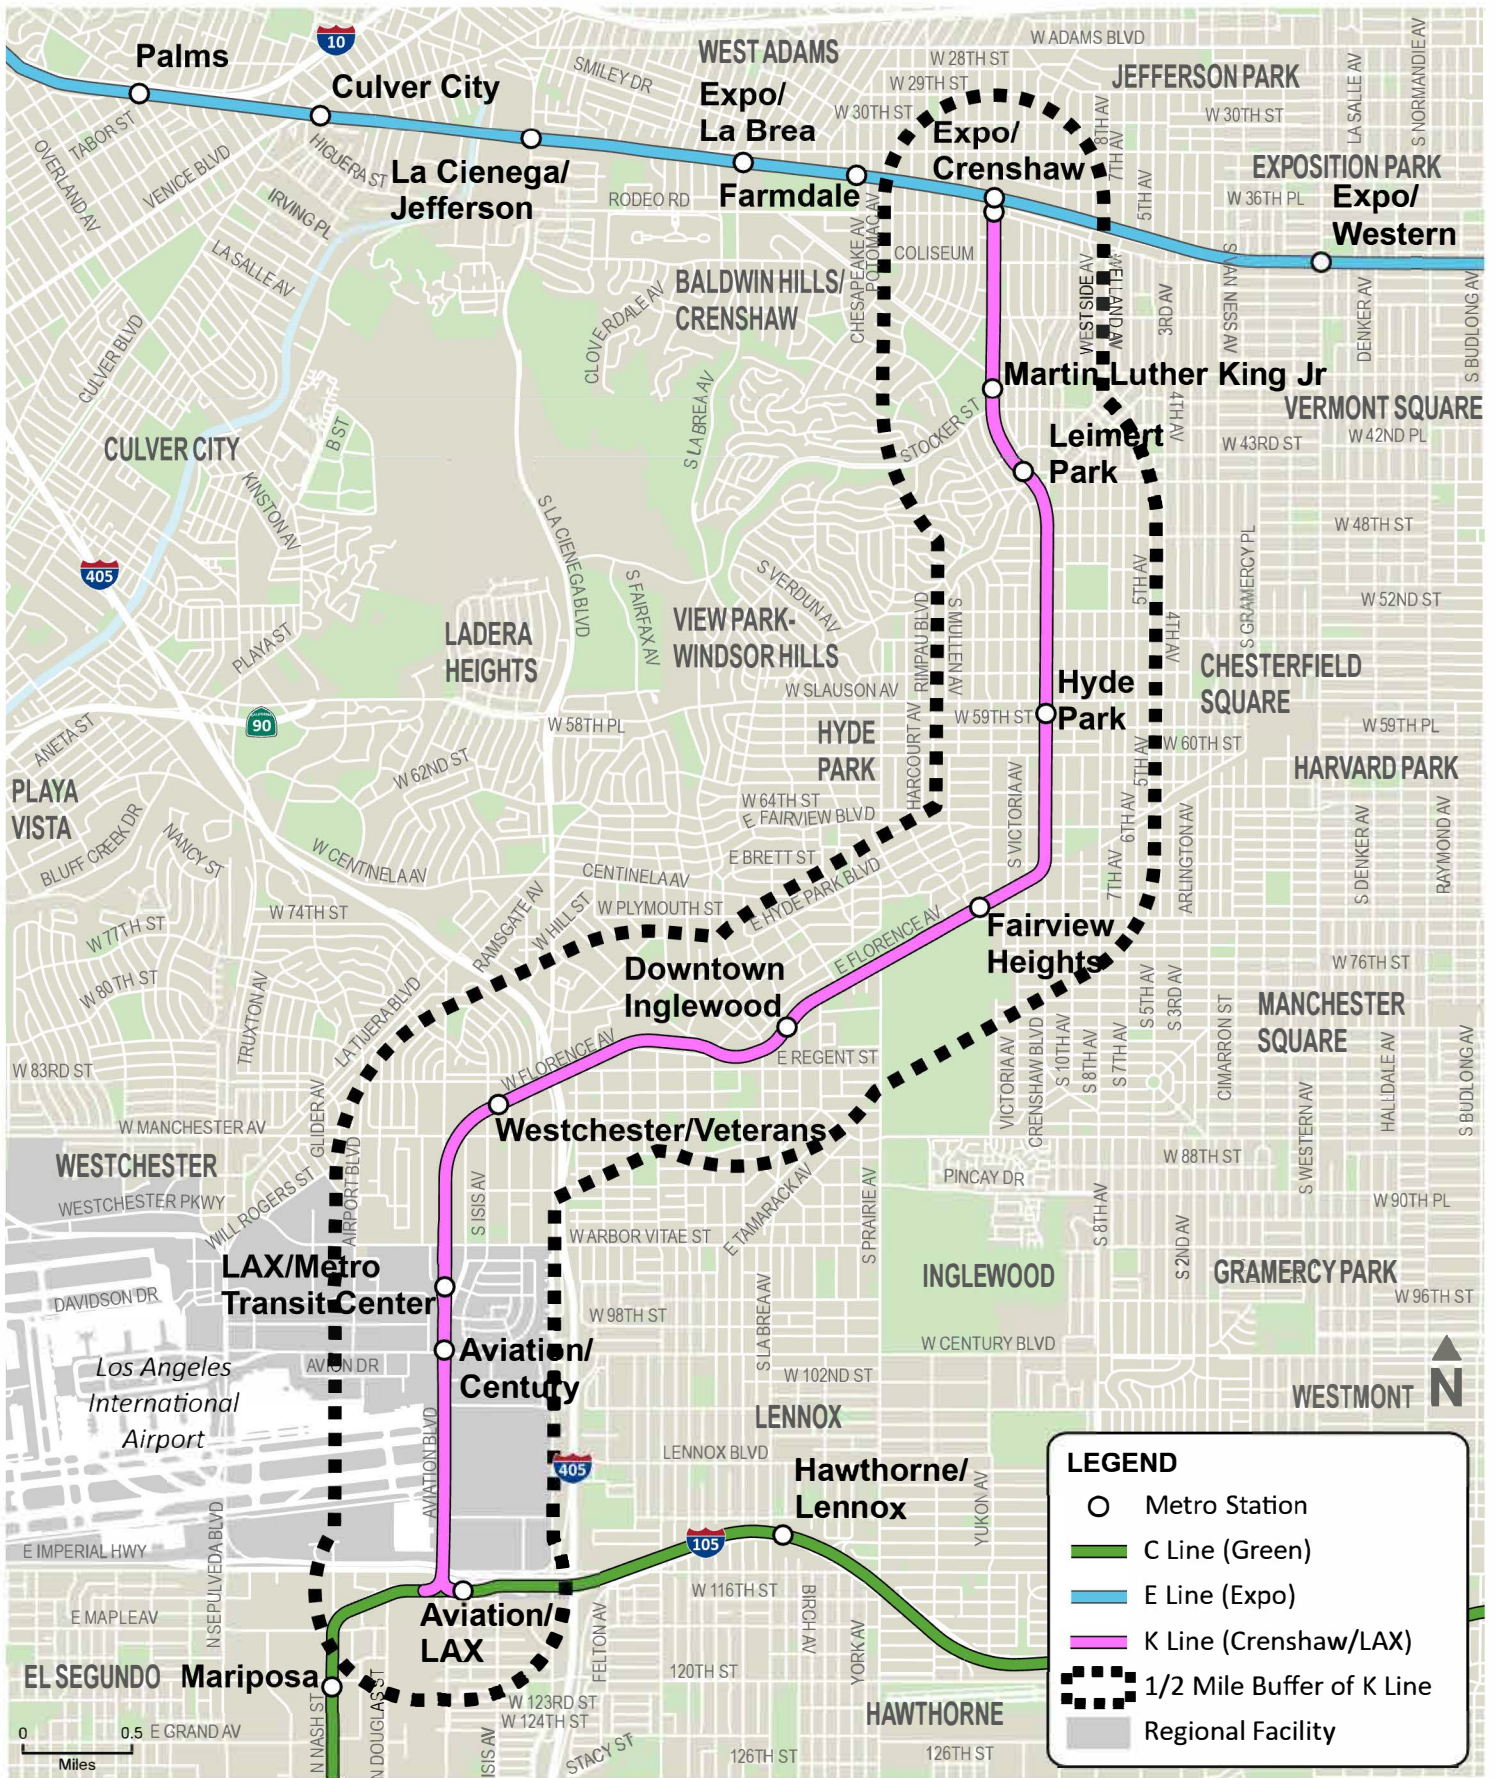

K Line (Crenshaw/LAX)

Little Tokyo Station