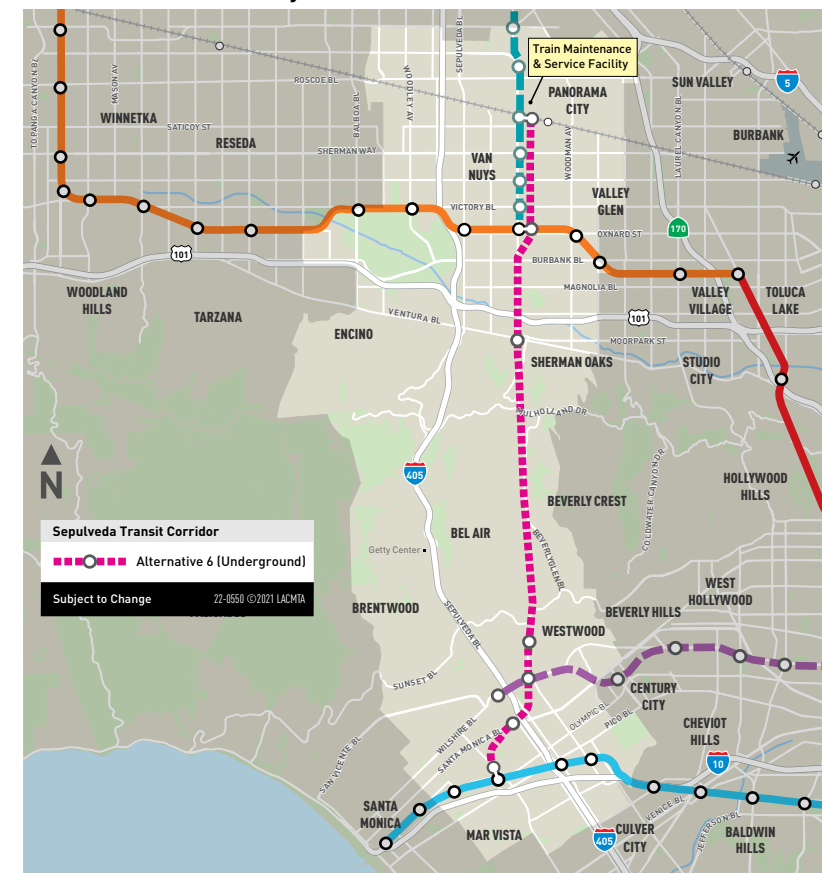

Alternative 1 (Monorail)

Alternative 2 (Monorail)

Alternative 3 (Monorail)

Alternative 4 (Heavy Rail)

Alternative 5 (Heavy Rail)

Alternative 6 (Heavy Rail)

- Metro Rail Lines & Stations
- Metro Busway & Stations
- Metro Purple (D Line) Extension Transit Project (Under Construction)
- East San Fernando Valley Light Rail Transit Line (Pre-construction)
- Amtrak/Metroink Line & Stations