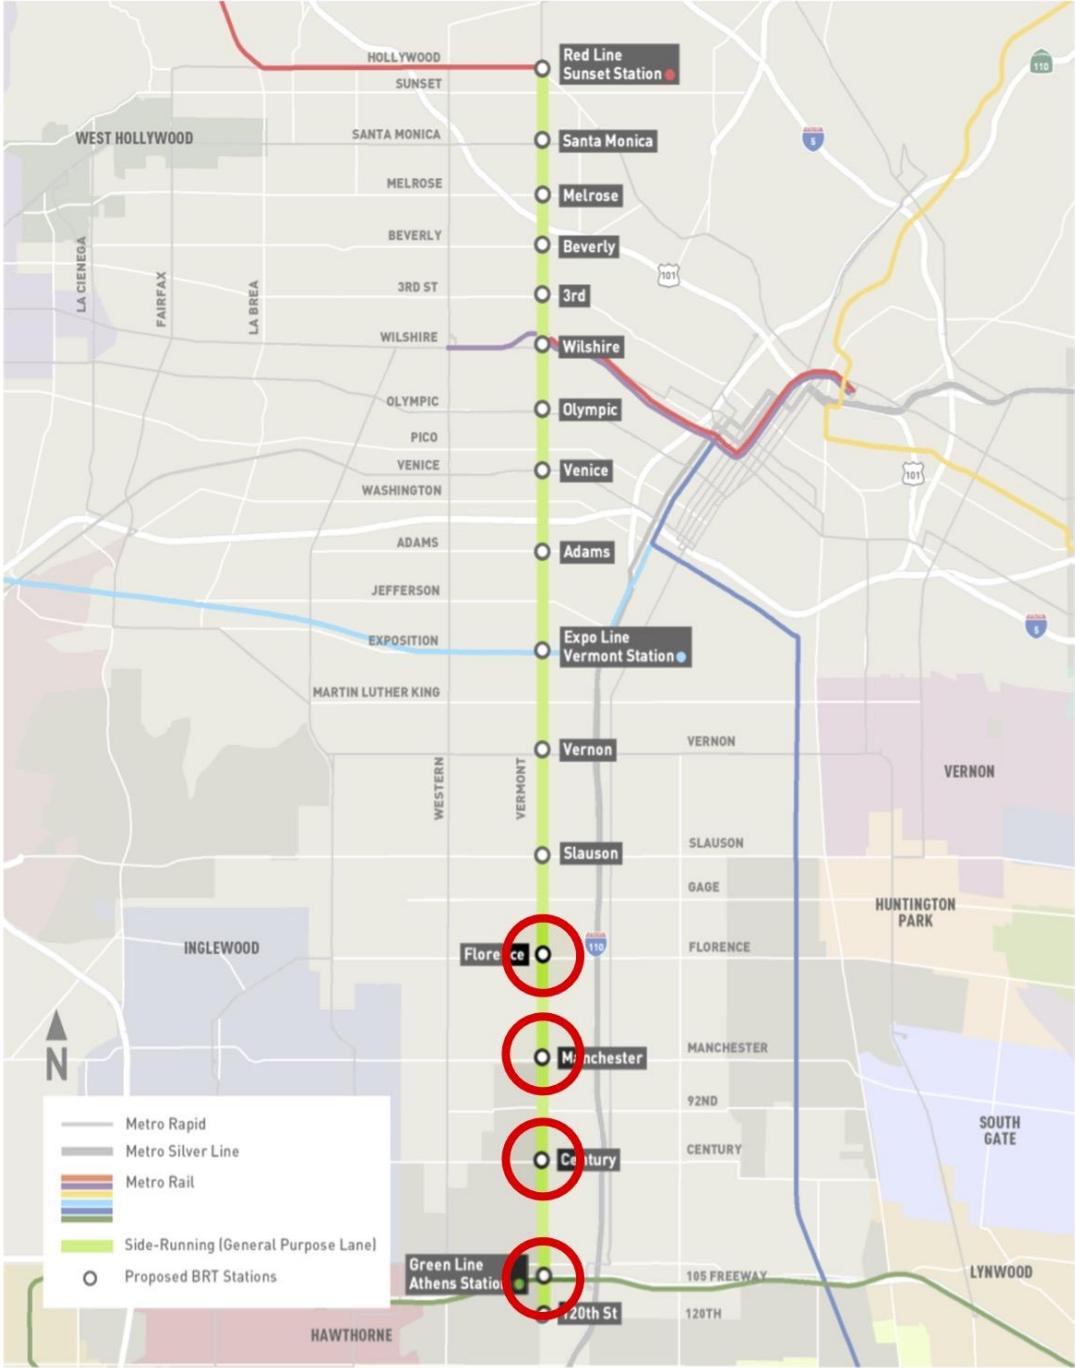

Vermont BRT Corridor Stations with Potential Center Station Platforms/Left Side Boarding

Potential Center Station/Left-Side Boarding Locations:

- Vermont Ave. & Florence Ave.
- Vermont Ave. & Manchester Ave.
- Vermont Ave. & Century Blvd.
- Vermont / Athens Station