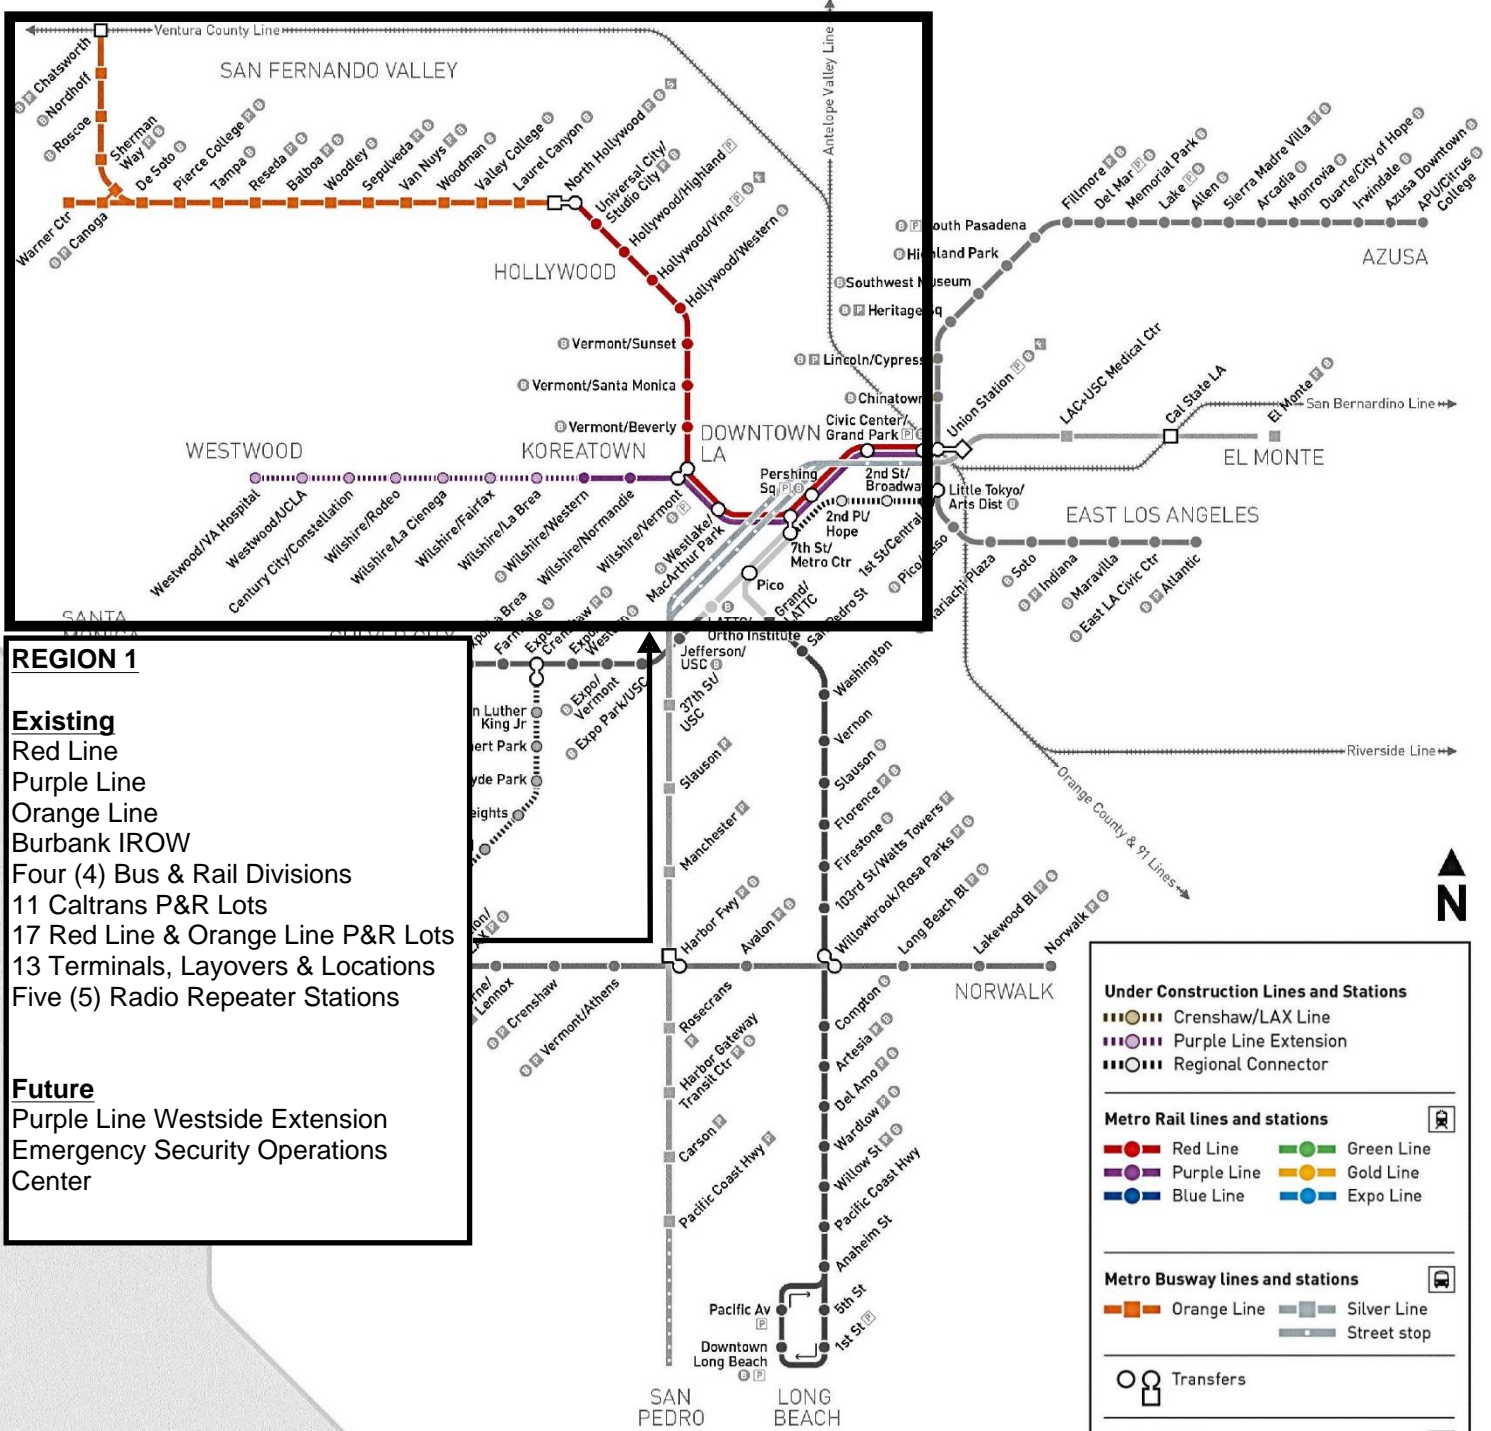

GRAFFITI ABATEMENT SERVICES

REGION 1

metro.net

Go Metro

REGION 1

Existing
 Red Line
 Purple Line
 Orange Line
 Burbank IROW
 Four (4) Bus & Rail Divisions
 11 Caltrans P&R Lots
 17 Red Line & Orange Line P&R Lots
 13 Terminals, Layovers & Locations
 Five (5) Radio Repeater Stations

Future
 Purple Line Westside Extension
 Emergency Security Operations Center

Under Construction Lines and Stations

- Crenshaw/LAX Line
- Purple Line Extension
- Regional Connector

Metro Rail lines and stations

- Red Line
- Purple Line
- Blue Line
- Green Line
- Gold Line
- Expo Line

Metro Busway lines and stations

- Orange Line
- Silver Line
- Street stop

Transfers

Regional Rail

- MetroLink & Amtrak

Airport Shuttle

- LAX Shuttle (free)
- LAX FlyAway
- BUR SuperShuttle (free)

Parking

- Free
- Paid
- Bike