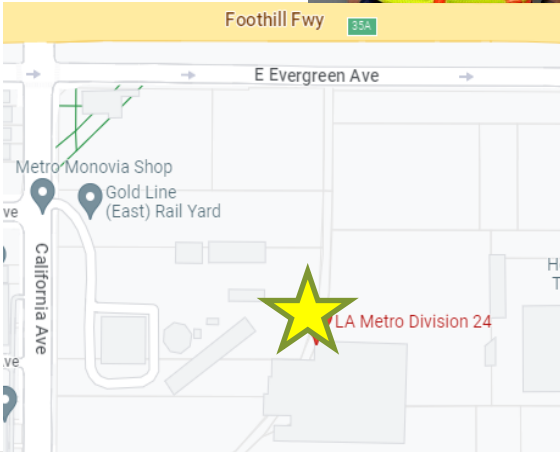

Maintenance Specialist
Juan Quintero

Division 24 – Monrovia

SSLE

Transit Security Officer II
John Jung Jr.

USG – Downtown Los Angeles