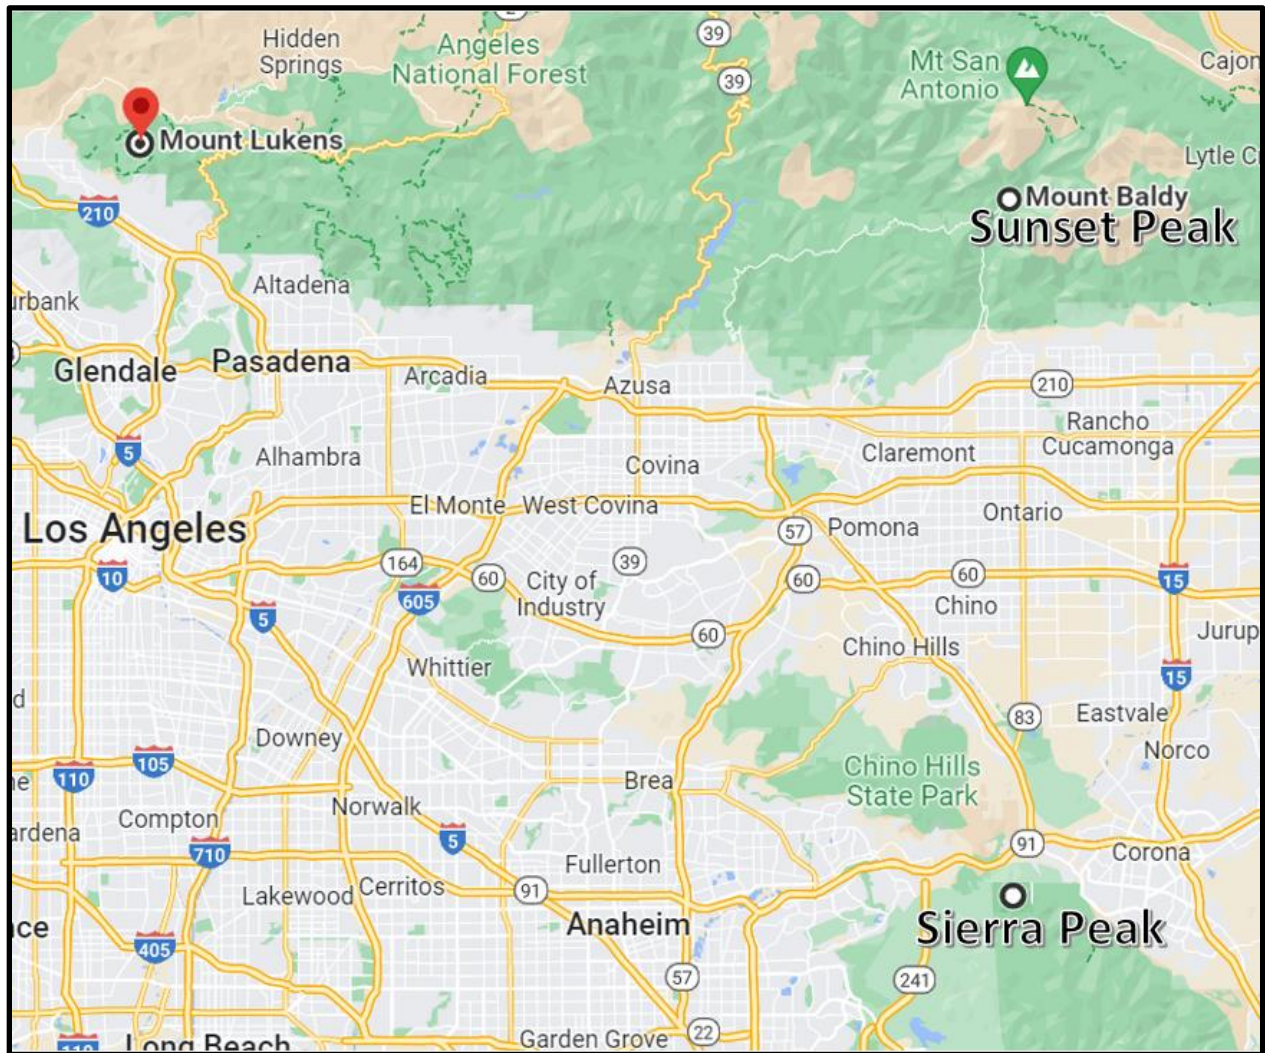

LOCATION MAP

Sierra Peak
Location 305
7625 Black Star
Canyon Road
Riverside, CA
(AL000039)

Mt. Lukens
Location 308
Building 12, Mt.
Lukens Rd.
Tujunga, CA
(AL000040)

Suset Peak
Location 399
34 Sunset Ridge
Mt. Baldy, CA
(AL000041)