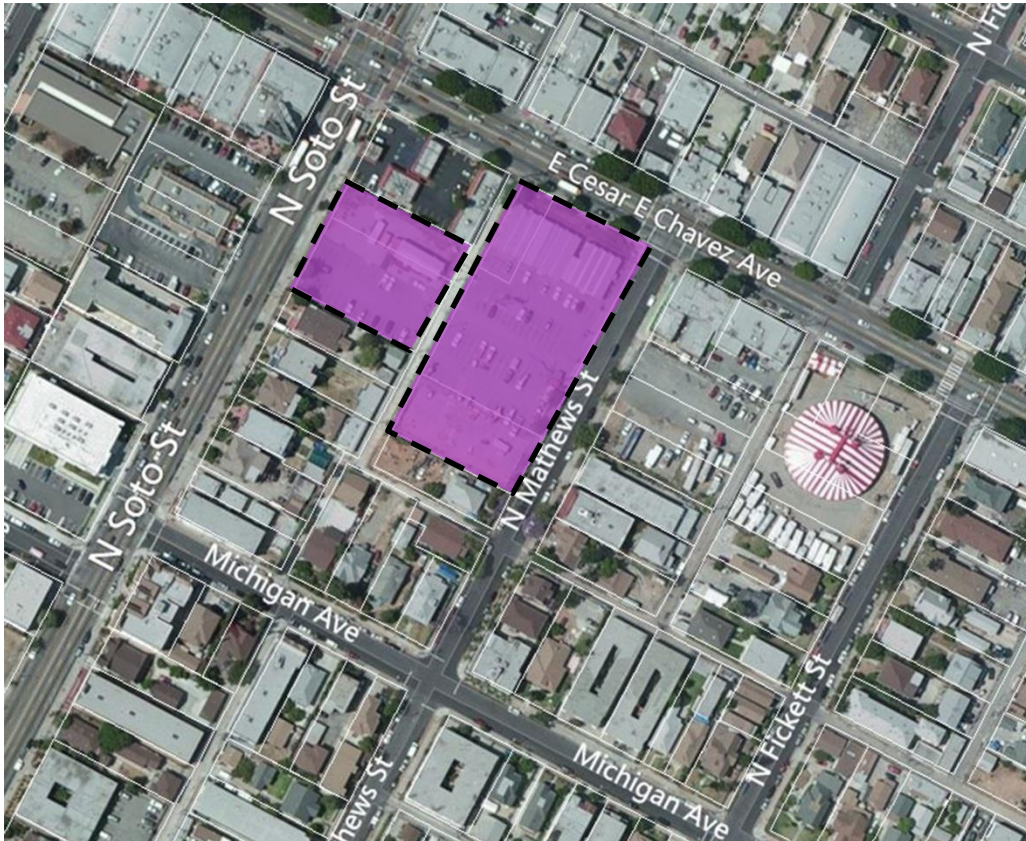

Development Site Map
Cesar Chavez and Soto Station

 Metro Development site