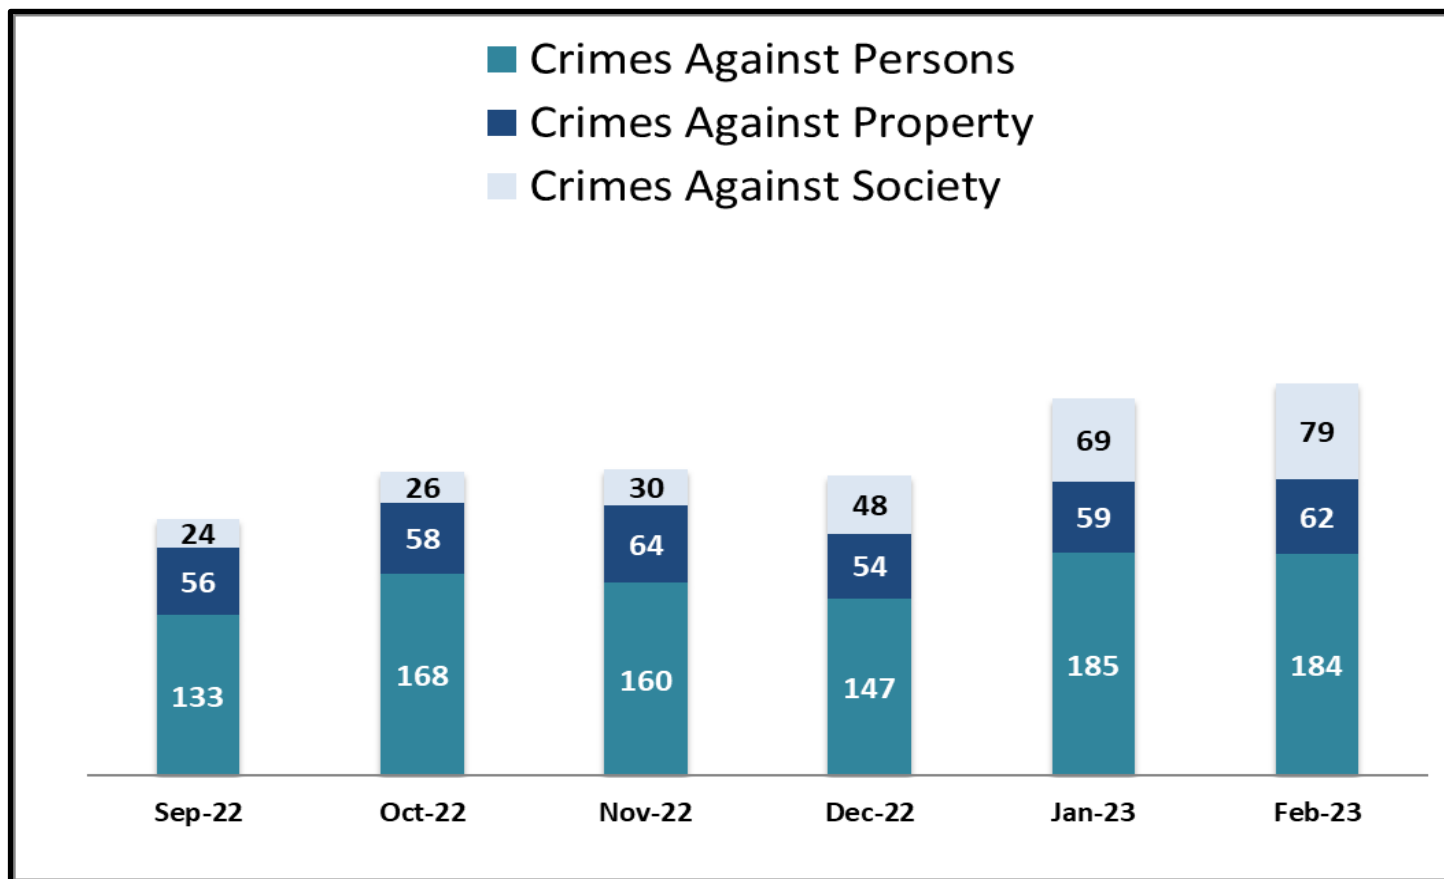

SYSTEM-WIDE LAW ENFORCEMENT OVERVIEW

FEBRUARY 2023

Attachment A

Total Crimes

Bus Operator Assaults

SYSTEM-WIDE LAW ENFORCEMENT OVERVIEW

FEBRUARY 2023

Attachment A

Average Incident Response Times

These graphs show how long it takes (in minutes) for LAPD, LASD, and LBPD to respond to Emergency, Priority, and Routine calls

LAPD

LASD

LBPD

Calls for Service

LAPD: 430
 LASD: 928
 LBPD: 97