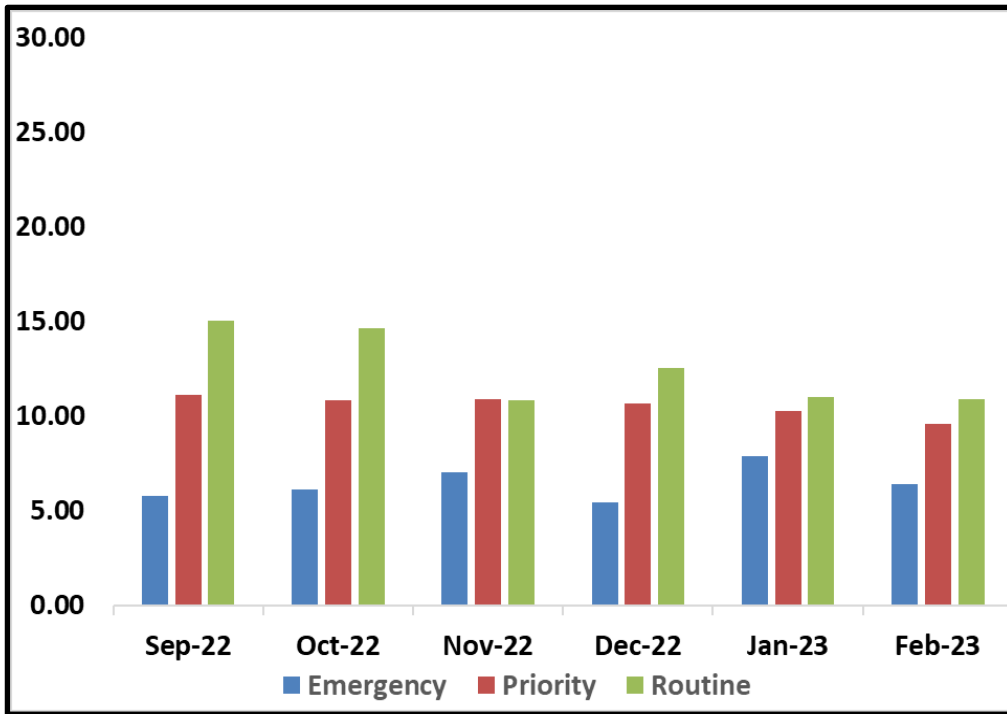

**SYSTEM-WIDE LAW ENFORCEMENT OVERVIEW**

FEBRUARY 2023

Attachment A

**Total Crimes**

**Bus Operator Assaults**

SYSTEM-WIDE LAW ENFORCEMENT OVERVIEW

FEBRUARY 2023

Attachment A

Average Incident Response Times

These graphs show how long it takes (in minutes) for LAPD, LASD, and LBPD to respond to Emergency, Priority, and Routine calls

LAPD

LASD

LBPD

Calls for Service

LAPD: 430  
 LASD: 928  
 LBPD: 97