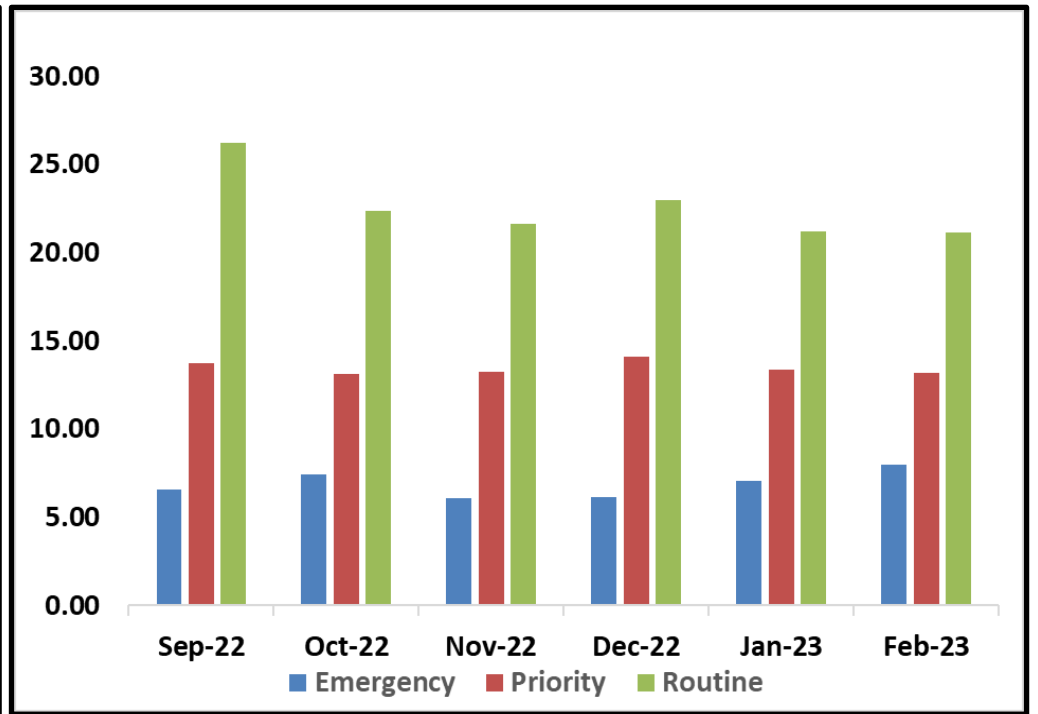

SYSTEM-WIDE LAW ENFORCEMENT OVERVIEW

FEBRUARY 2023

Attachment A

Total Crimes

Bus Operator Assaults

SYSTEM-WIDE LAW ENFORCEMENT OVERVIEW

FEBRUARY 2023

Attachment A

Average Incident Response Times

These graphs show how long it takes (in minutes) for LAPD, LASD, and LBPD to respond to Emergency, Priority, and Routine calls

LAPD

LASD

LBPD

Calls for Service

LAPD: 430
 LASD: 928
 LBPD: 97