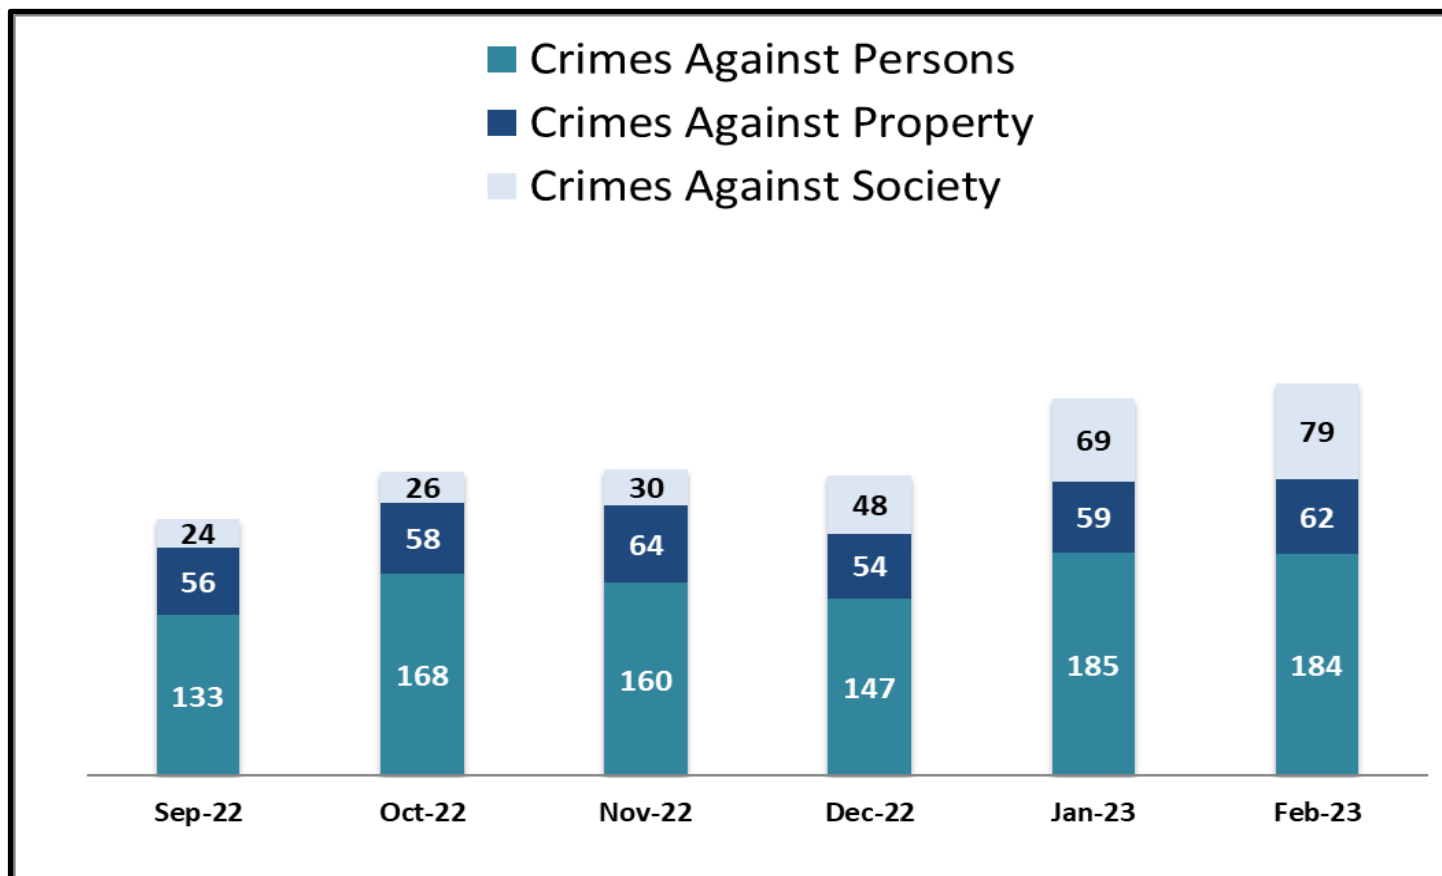

**SYSTEM-WIDE LAW ENFORCEMENT OVERVIEW**

FEBRUARY 2023

Attachment A

**Total Crimes**

**Bus Operator Assaults**

SYSTEM-WIDE LAW ENFORCEMENT OVERVIEW

FEBRUARY 2023

Attachment A

Average Incident Response Times

These graphs show how long it takes (in minutes) for LAPD, LASD, and LBPD to respond to Emergency, Priority, and Routine calls

LAPD

LASD

LBPD

Calls for Service

LAPD: 430  
 LASD: 928  
 LBPD: 97