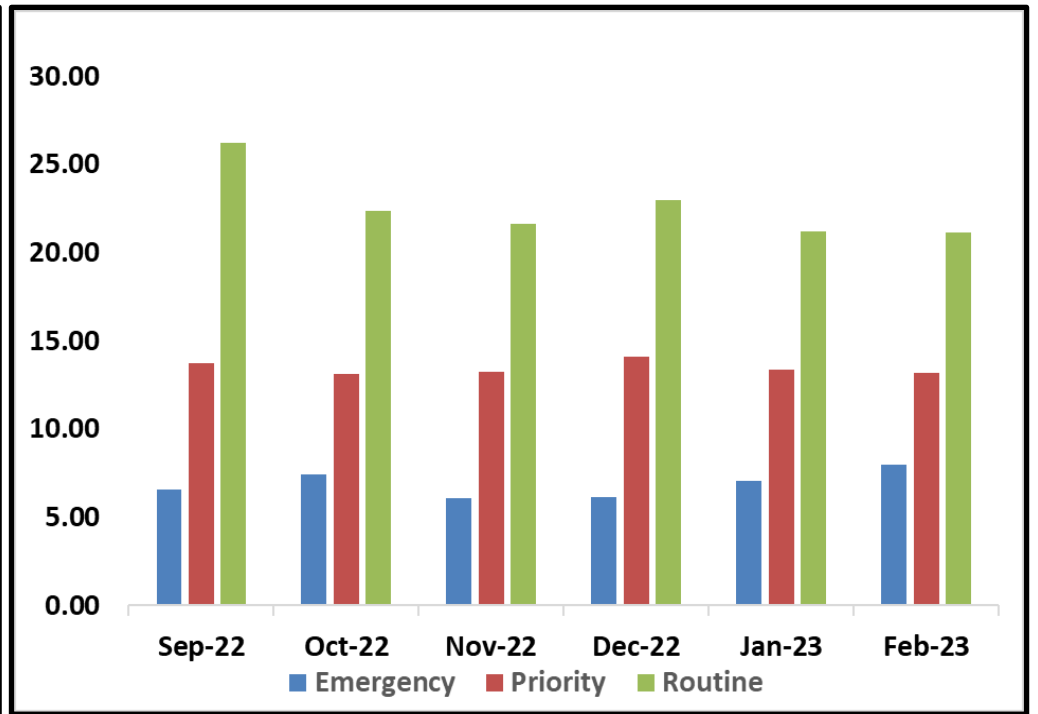

**SYSTEM-WIDE LAW ENFORCEMENT OVERVIEW**

FEBRUARY 2023

Attachment A

**Total Crimes**

**Bus Operator Assaults**

SYSTEM-WIDE LAW ENFORCEMENT OVERVIEW

FEBRUARY 2023

Attachment A

Average Incident Response Times

These graphs show how long it takes (in minutes) for LAPD, LASD, and LBPD to respond to Emergency, Priority, and Routine calls

LAPD

LASD

LBPD

Calls for Service

LAPD: 430  
 LASD: 928  
 LBPD: 97