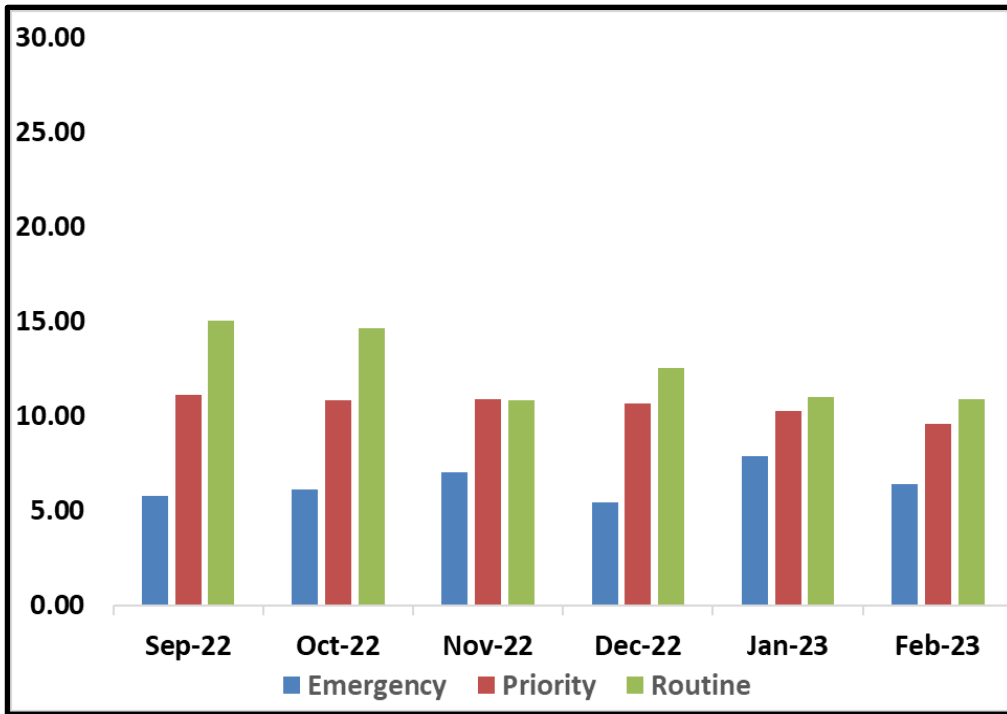

SYSTEM-WIDE LAW ENFORCEMENT OVERVIEW

FEBRUARY 2023

Attachment A

Total Crimes

Bus Operator Assaults

SYSTEM-WIDE LAW ENFORCEMENT OVERVIEW

FEBRUARY 2023

Attachment A

Average Incident Response Times

These graphs show how long it takes (in minutes) for LAPD, LASD, and LBPD to respond to Emergency, Priority, and Routine calls

LAPD

LASD

LBPD

Calls for Service

LAPD: 430
 LASD: 928
 LBPD: 97