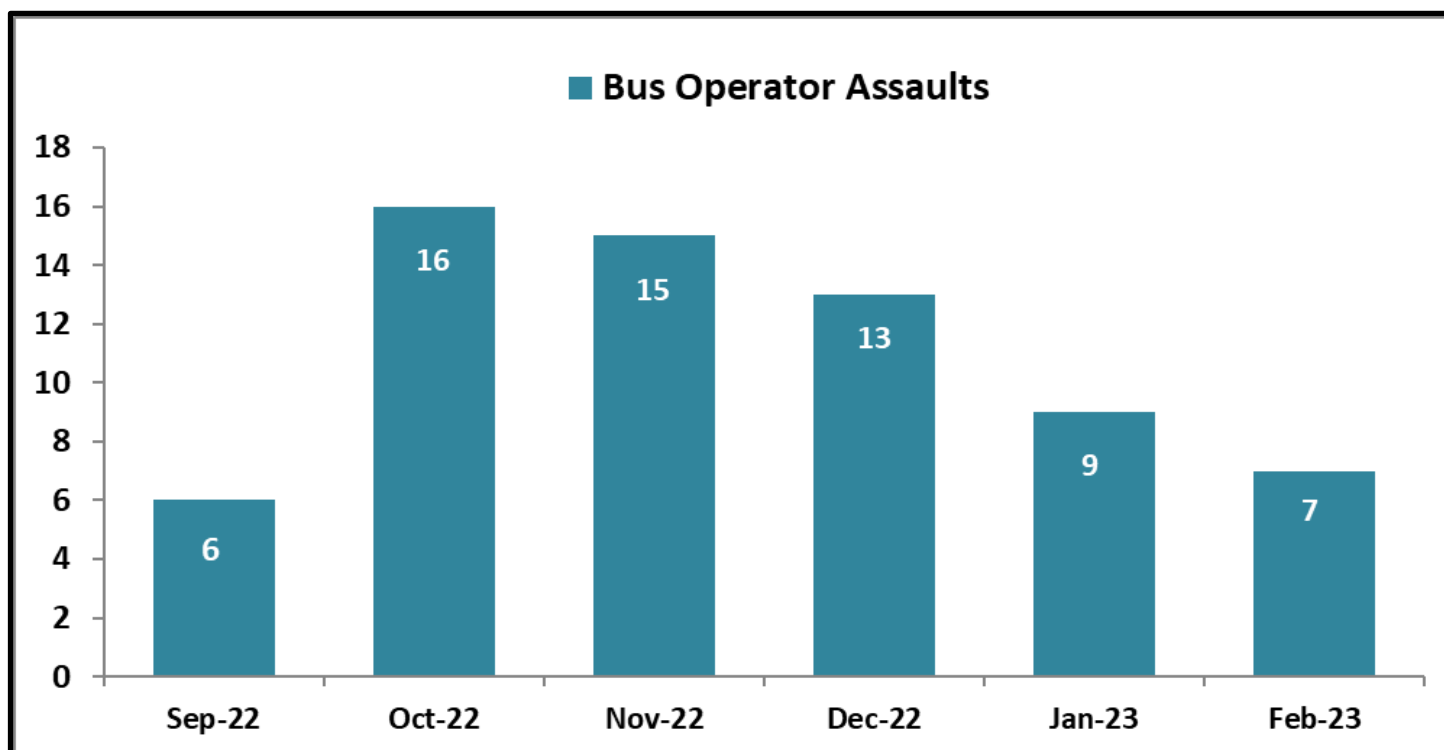

SYSTEM-WIDE LAW ENFORCEMENT OVERVIEW

FEBRUARY 2023

Attachment A

Total Crimes

Bus Operator Assaults

SYSTEM-WIDE LAW ENFORCEMENT OVERVIEW

FEBRUARY 2023

Attachment A

Average Incident Response Times

These graphs show how long it takes (in minutes) for LAPD, LASD, and LBPD to respond to Emergency, Priority, and Routine calls

LAPD

LASD

LBPD

Calls for Service

LAPD: 430
 LASD: 928
 LBPD: 97