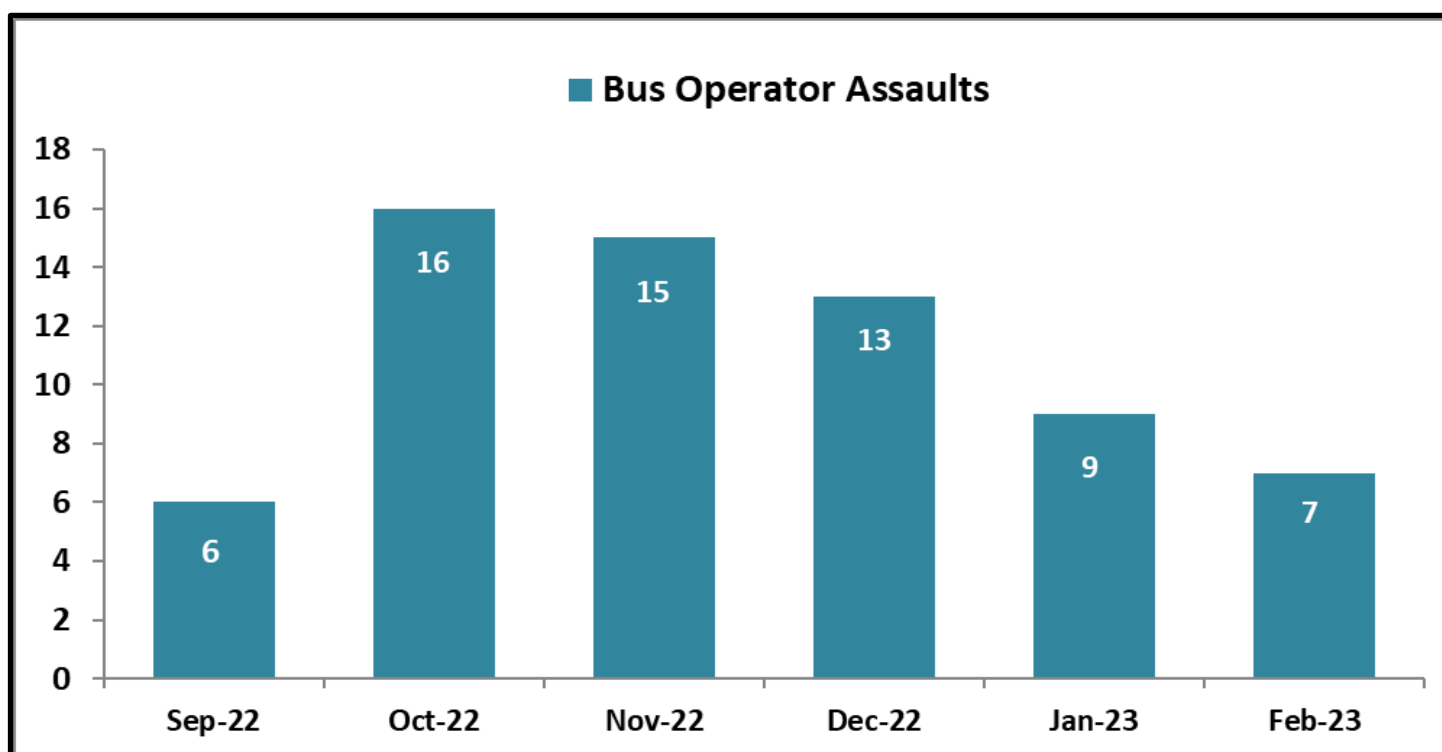

**SYSTEM-WIDE LAW ENFORCEMENT OVERVIEW**

FEBRUARY 2023

Attachment A

**Total Crimes**

**Bus Operator Assaults**

SYSTEM-WIDE LAW ENFORCEMENT OVERVIEW

FEBRUARY 2023

Attachment A

Average Incident Response Times

These graphs show how long it takes (in minutes) for LAPD, LASD, and LBPD to respond to Emergency, Priority, and Routine calls

LAPD

LASD

LBPD

Calls for Service

LAPD: 430  
 LASD: 928  
 LBPD: 97