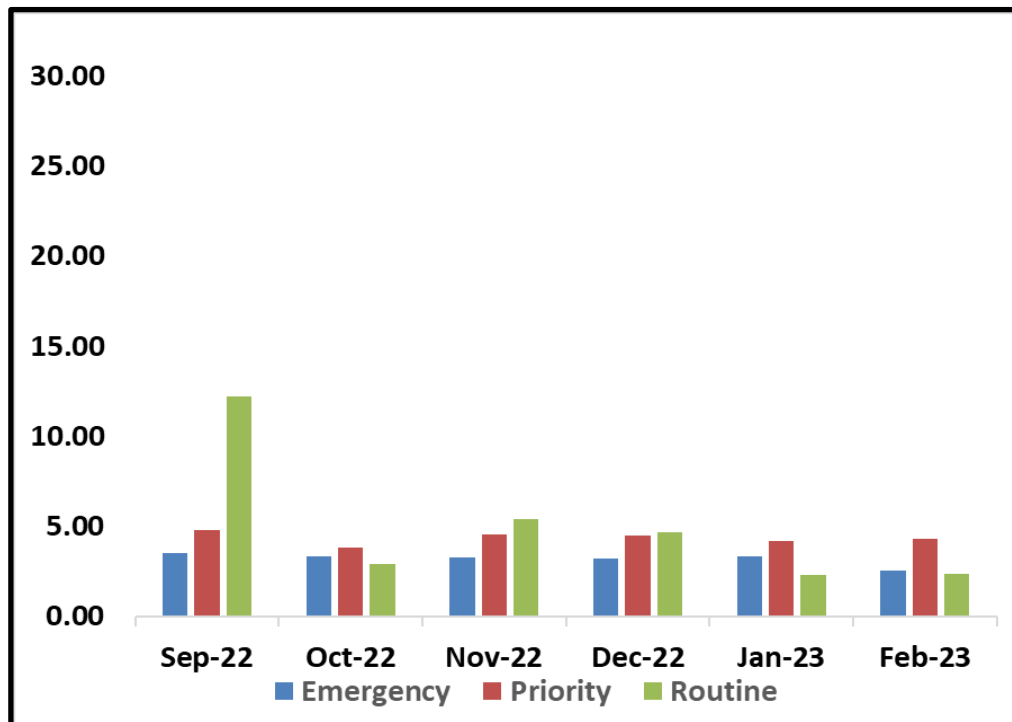

Average Incident Response Times

These graphs show how long it takes (in minutes) for LAPD, LASD, and LBPD to respond to Emergency, Priority, and Routine calls

LAPD

LASD

LBPD

Calls for Service

LAPD: 430  
 LASD: 928  
 LBPD: 97