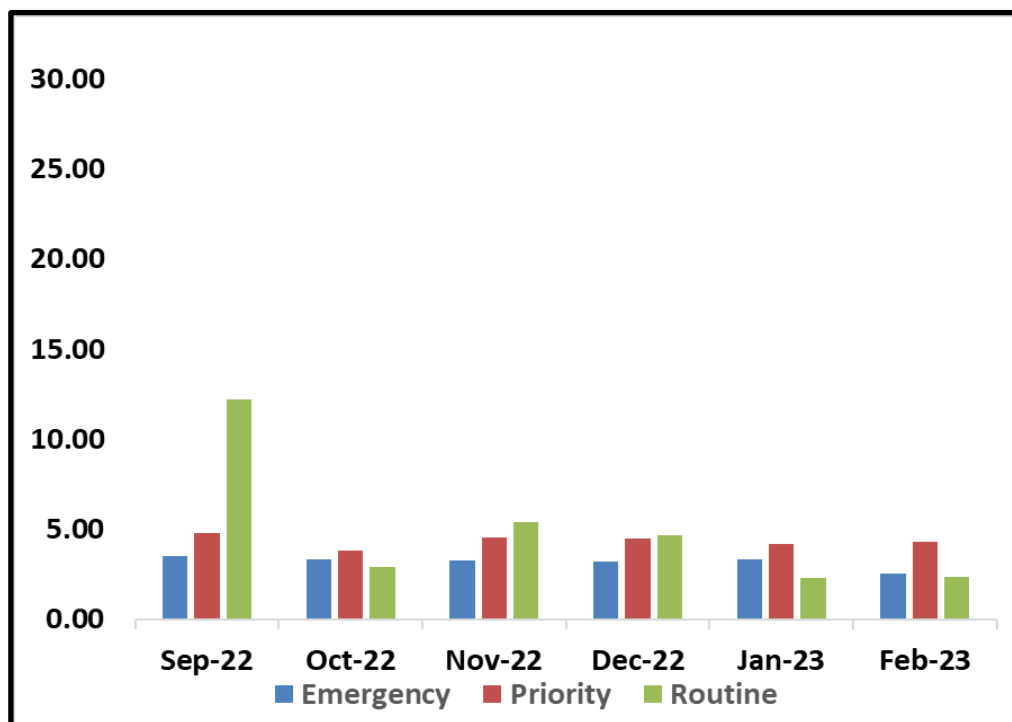

Average Incident Response Times

These graphs show how long it takes (in minutes) for LAPD, LASD, and LBPD to respond to Emergency, Priority, and Routine calls

LAPD

LASD

LBPD

Calls for Service

LAPD: 430
 LASD: 928
 LBPD: 97