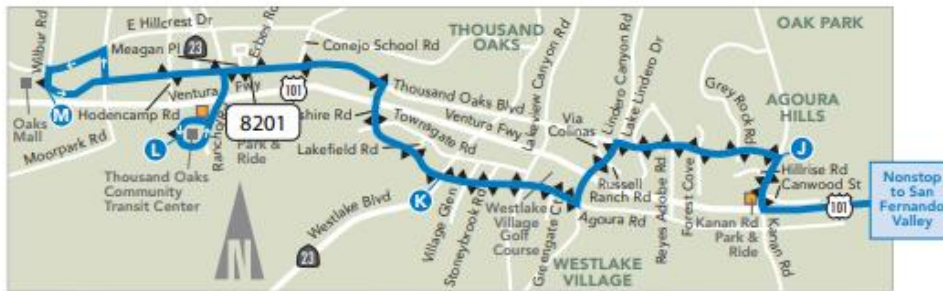

### THOUSAND OAKS/AGOURA HILLS

### DOWNTOWN LOS ANGELES

- Commuter Express Route 422
- Bus Stop
- Drop-off Only
- Points of Interest
- Time Point
- Park and Ride Lot
- Metro Gold Line
- Metro Red Line
- Metro Purple Line
- Metro Blue Line
- Metro Expo Line
- Metro Silver Line
- Metro Rail Station

**PARK & RIDE LOCATIONS**  
**Thousand Oaks Community Transportation Center (TOCTC) Park & Ride**  
 265 S. Rancho Road, Thousand Oaks

**Caltrans Park & Ride**  
 (NW) Canwood and Kanan, Agoura Hills

City of Los Angeles  
Department of Transportation

(213, 310, 323 or/o 818) 808-2273  
www.ladottransit.com

DASH Pico Union/Echo Park Route	Commuter Express Routes	Points of Interest/Puntos de Interés
DASH King East	Metro Red Line	Time Point/Punto Clave de Horario
DASH Downtown	Metro Purple Line	Transfer Point/Punto de Transbordo
Route A	Metro Blue Line	Metro Rail Station/ Estación de Metro
Route B	Metro Expo Line	
Route D	Bus Stop/Parada de Autobús	
Route E	Multiple Route Stop/ Parada de Rutas Múltiples	
Route F		