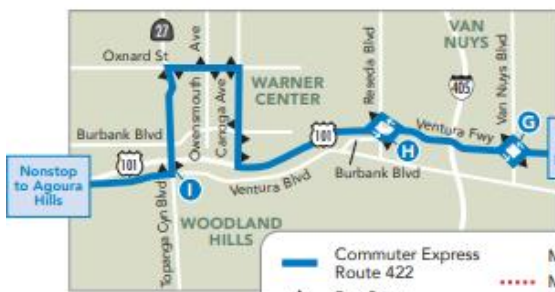

### SAN FERNANDO VALLEY

### DOWNTOWN LOS ANGELES

- Commuter Express Route 422
- Bus Stop
- Drop-off Only
- Points of Interest
- Time Point
- Park and Ride Lot
- Metro Gold Line
- Metro Red Line
- Metro Purple Line
- Metro Blue Line
- Metro Expo Line
- Metro Silver Line
- Metro Rail Station

**PARK & RIDE LOCATIONS**  
**Thousand Oaks Community Transportation Center (TOCTC) Park & Ride**  
 265 S. Rancho Road, Thousand Oaks

**Caltrans Park & Ride**  
 (NW) Canwood and Kanan, Agoura Hills

City of Los Angeles  
Department of Transportation

(213, 310, 323 or/o 818) 808-2273  
www.ladottransit.com

DASH Pico Union/Echo Park Route	Commuter Express Routes	Points of Interest/Puntos de Interés
DASH King East	Metro Red Line	Time Point/Punto Clave de Horario
DASH Downtown	Metro Purple Line	Transfer Point/Punto de Transbordo
Route A	Metro Blue Line	Metro Rail Station/ Estación de Metro
Route B	Metro Expo Line	
Route D	Bus Stop/Parada de Autobús	
Route E	Multiple Route Stop/ Parada de Rutas Múltiples	
Route F		