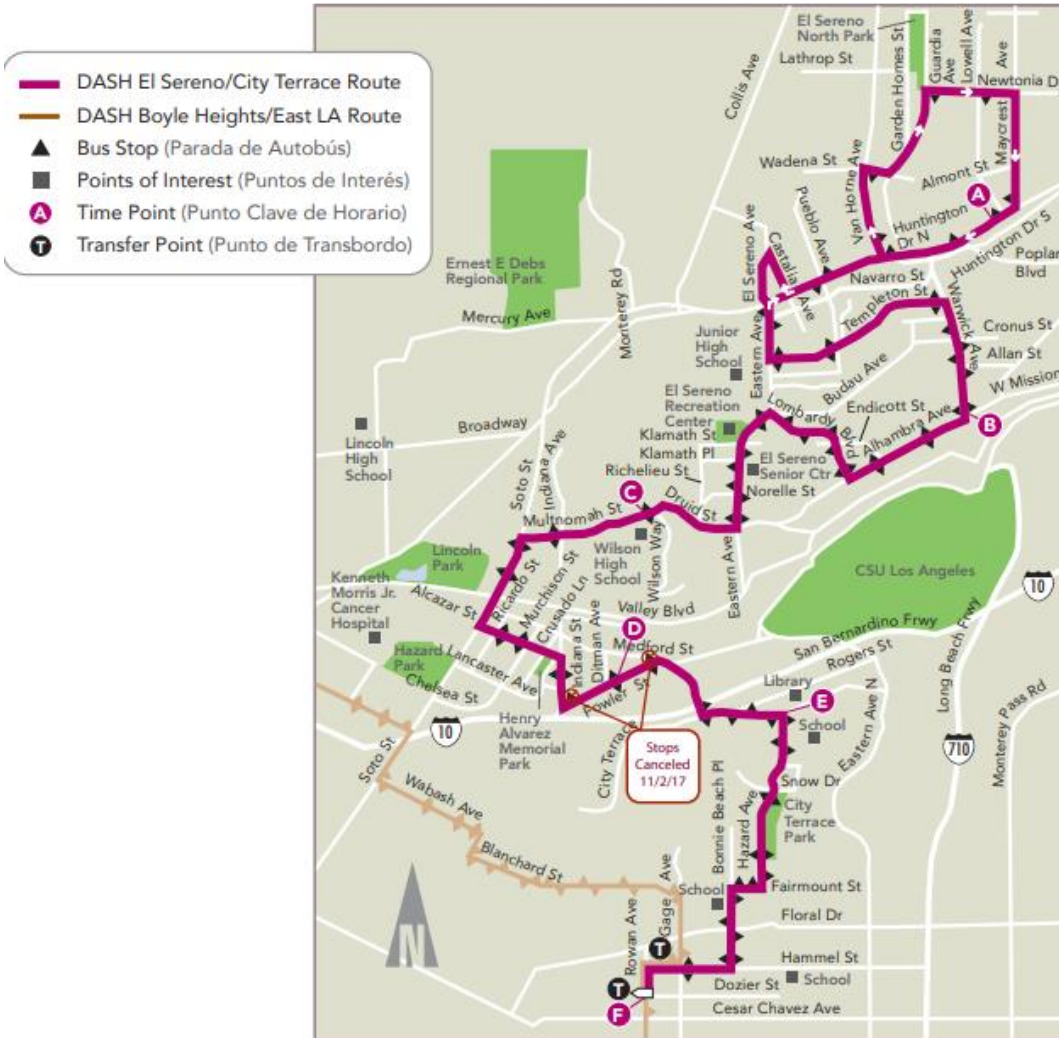

### SAN FERNANDO VALLEY

### DOWNTOWN LOS ANGELES

- Commuter Express Route 422
- Bus Stop
- Drop-off Only
- Points of Interest
- Time Point
- Park and Ride Lot
- Metro Gold Line
- Metro Red Line
- Metro Purple Line
- Metro Blue Line
- Metro Expo Line
- Metro Silver Line
- Metro Rail Station

**PARK & RIDE LOCATIONS**  
**Thousand Oaks Community Transportation Center (TOCTC) Park & Ride**  
 265 S. Rancho Road, Thousand Oaks

**Caltrans Park & Ride**  
 (NW) Canwood and Kanan, Agoura Hills

City of Los Angeles  
Department of Transportation

(213, 310, 323 or/o 818) 808-2273  
www.ladottransit.com

DASH Pico Union/Echo Park Route	Commuter Express Routes	Points of Interest/Puntos de Interés
DASH King East	Metro Red Line	Time Point/Punto Clave de Horario
DASH Downtown	Metro Purple Line	Transfer Point/Punto de Transbordo
Route A	Metro Blue Line	Metro Rail Station/ Estación de Metro
Route B	Metro Expo Line	
Route D	Bus Stop/Parada de Autobús	
Route E	Multiple Route Stop/ Parada de Rutas Múltiples	
Route F		