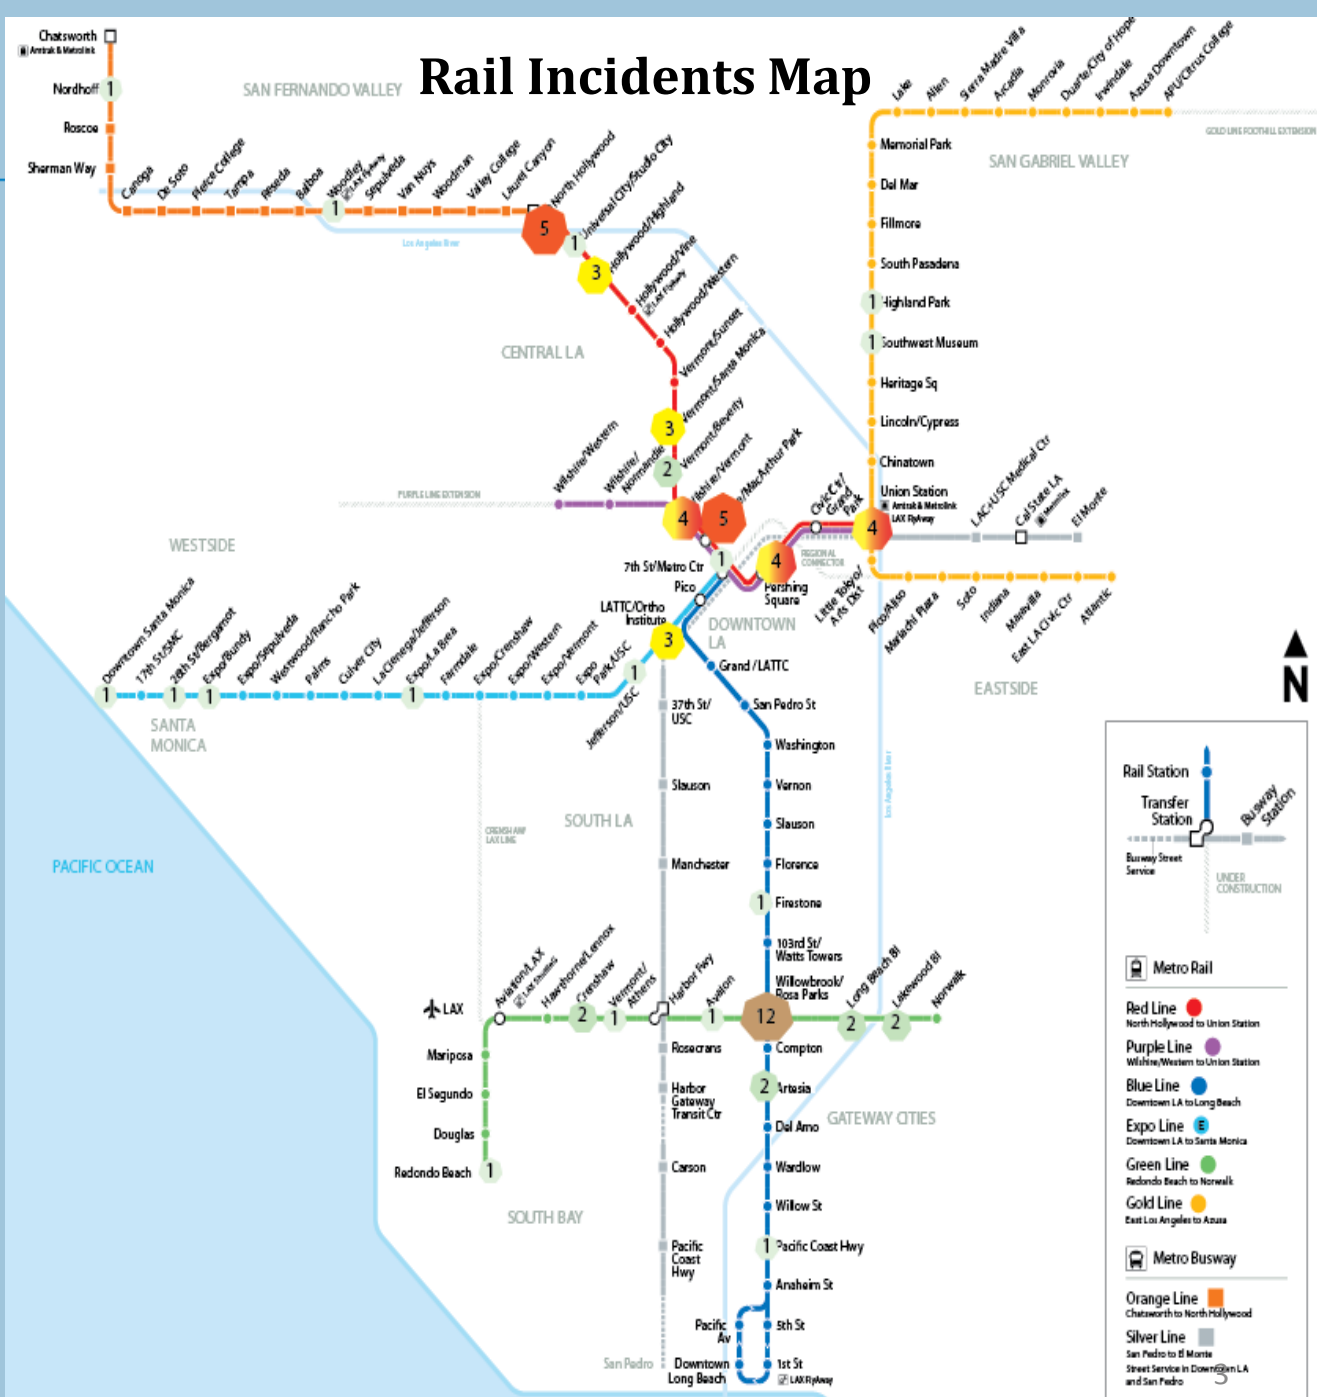

Crimes Against Persons - July 2019

Rail Incidents

CRIMES AGAINST PERSONS	TOTAL
Homicide	1
Rape	0
Robbery	16
Aggravated Assault	13
Aggravated Assault on Operator	0
Battery	33
Battery Rail Operator	0
Sex Offenses	6
SUB-TOTAL	69

Bus Incidents

CRIMES AGAINST PERSONS	TOTAL
Homicide	0
Rape	0
Robbery	6
Aggravated Assault	9
Aggravated Assault on Operator	1
Battery	26
Battery Bus Operator	9
Sex Offenses	8
SUB-TOTAL	59

Metro

Rail Station

Metro Busway

- Orange Line** ● Chatsworth to North Hollywood
- Silver Line** ● San Pedro to El Monte

Crimes Against Property - July 2019

Rail Incidents

CRIMES AGAINST PROPERTY	TOTAL
Burglary	0
Larceny	27
Bike Theft	10
Motor Vehicle Theft	2
Arson	0
Vandalism	7
Other	0
SUB-TOTAL	46

Bus Incidents

CRIMES AGAINST SOCIETY	TOTAL
Weapons	2
Narcotics	8
Trespassing	2
SUB-TOTAL	12

Rail Incidents Map

Rail Station
Transfer Station
Busway Street Service
UNDER CONSTRUCTION

Metro Rail

- Red Line** ● North Hollywood to Union Station
- Purple Line** ● Union Station to Downtown LA
- Blue Line** ● Downtown LA to Long Beach
- Expo Line** ● Downtown LA to Santa Monica
- Green Line** ● Redondo Beach to Norwalk
- Gold Line** ● East Los Angeles to Azusa