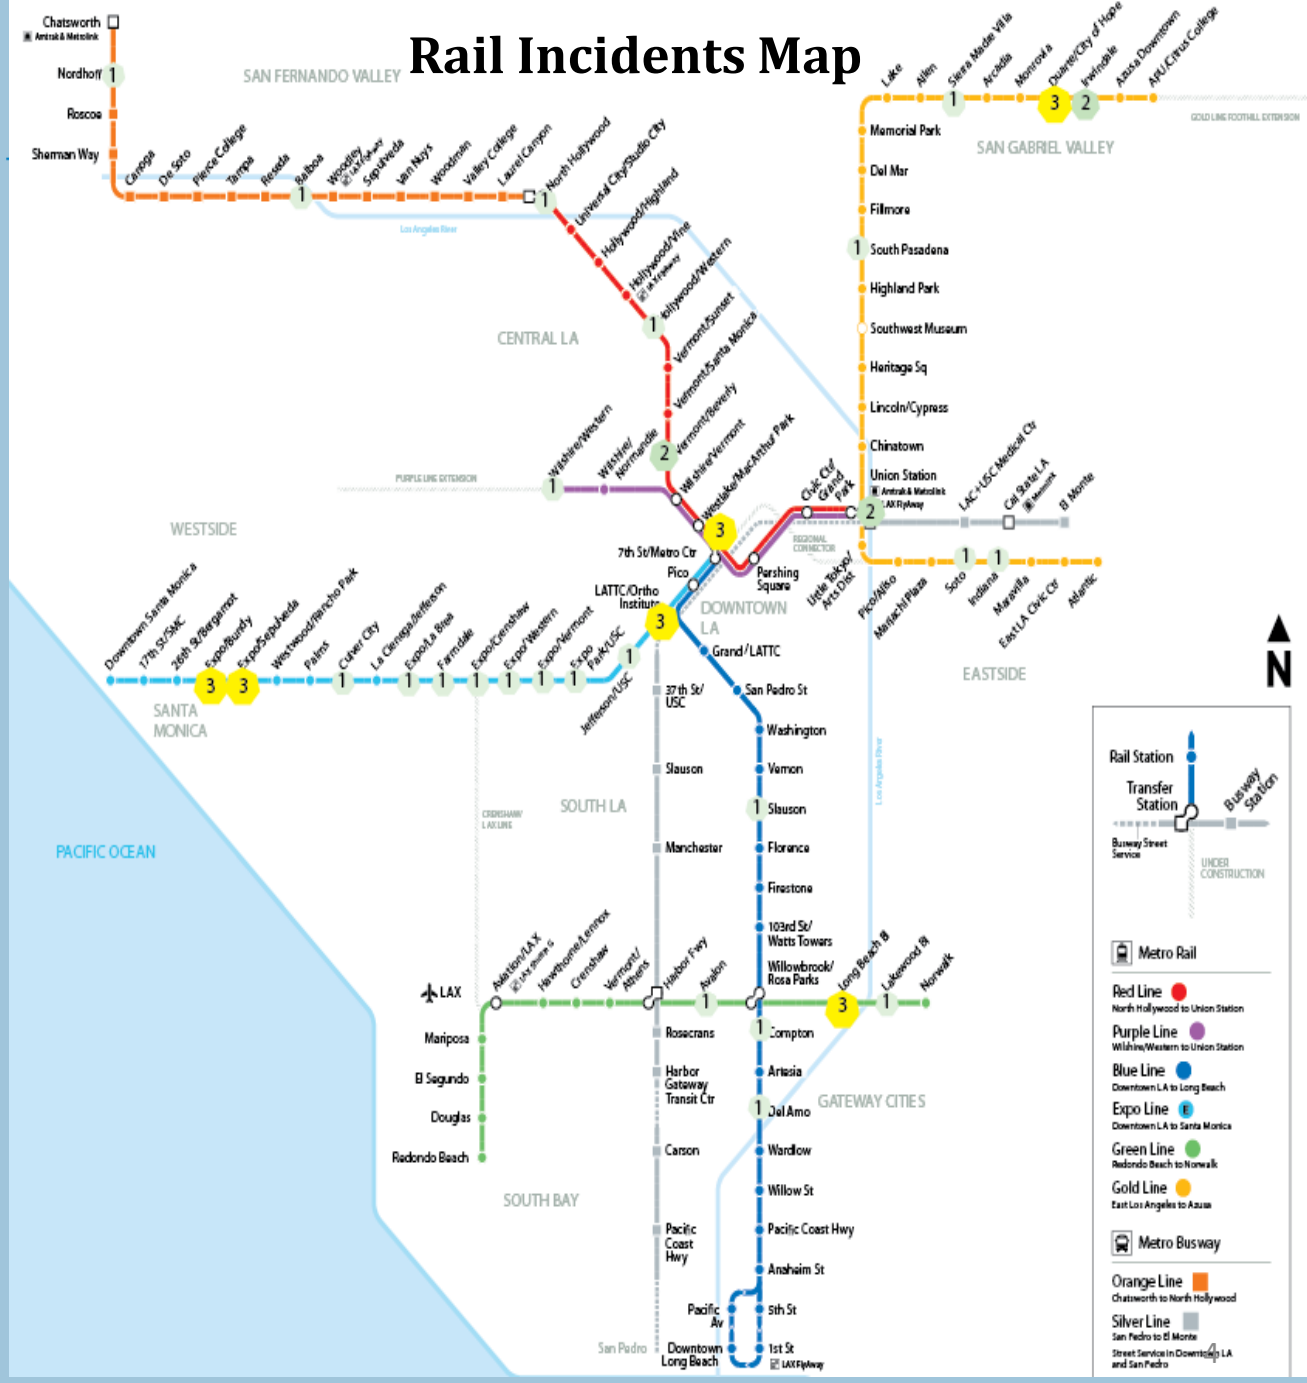

Rail Incidents Map