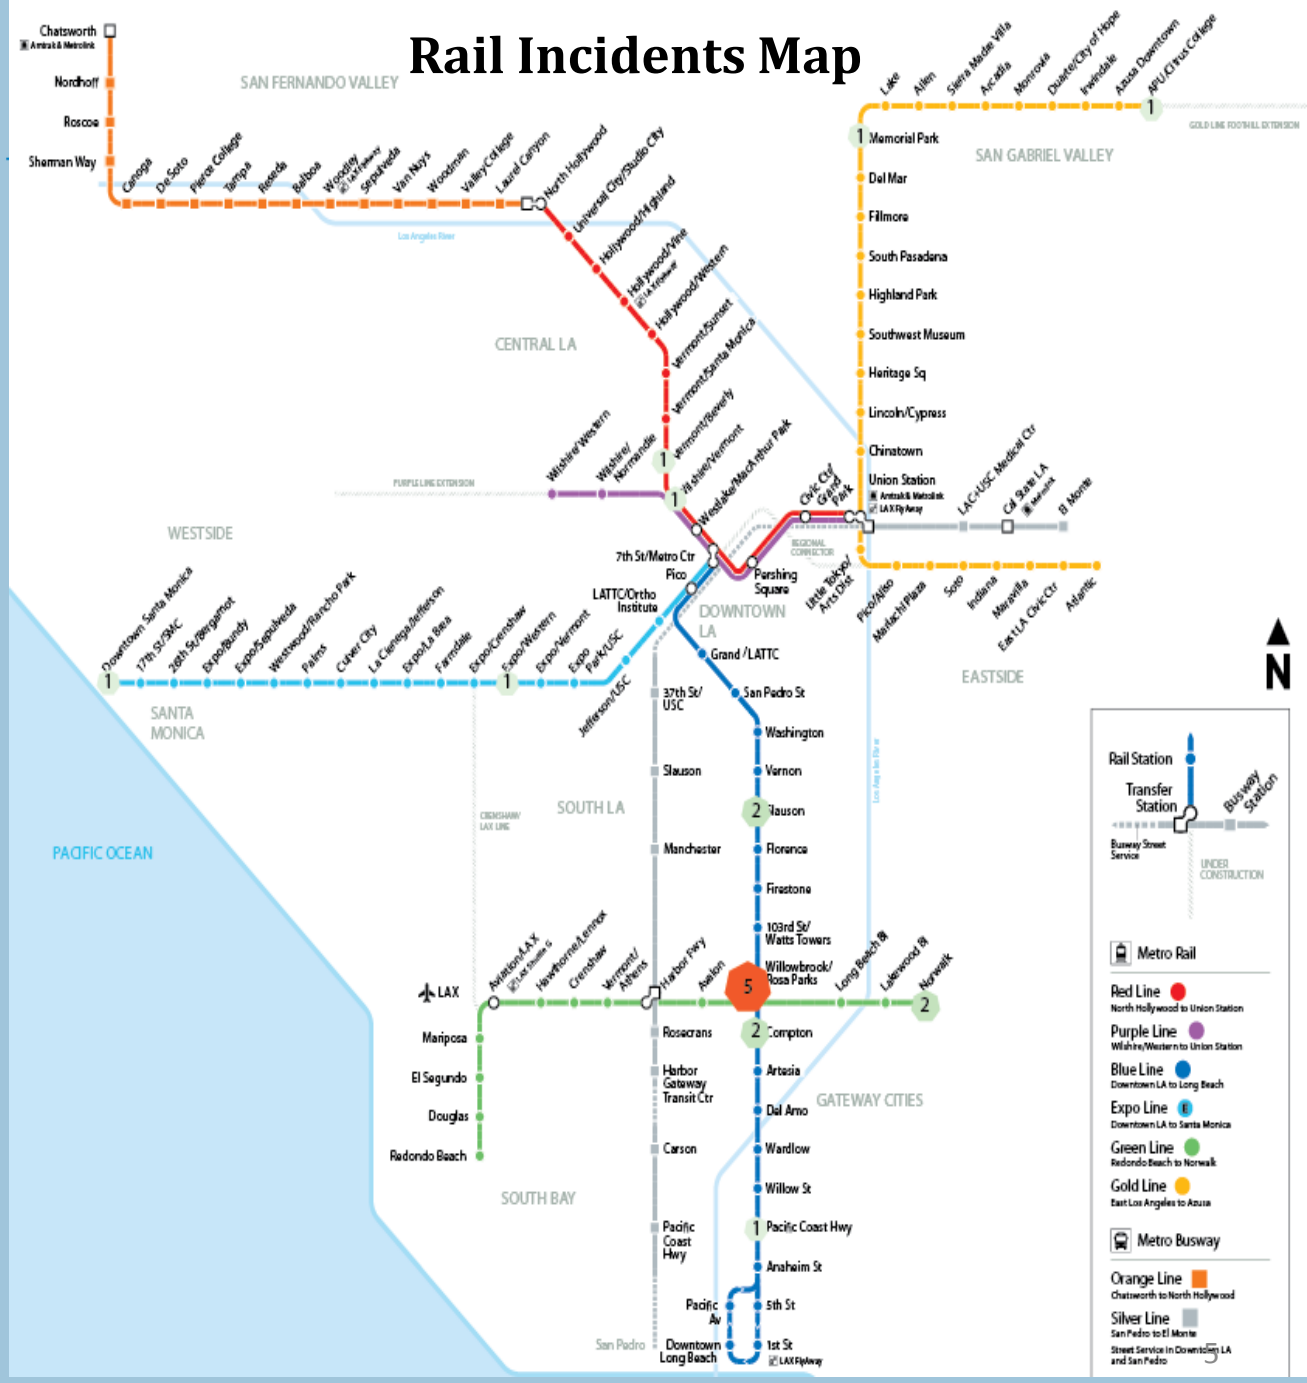

Transfer Station

Buway Street Service

UNCLER CONSTRUCTION

Metro Rail

- Red Line** ● North Hollywood to Union Station
- Purple Line** ● Wilshire/Western to Union Station
- Blue Line** ● Downtown LA to Long Beach
- Expo Line** ● Downtown LA to Santa Monica
- Green Line** ● Redondo Beach to Norwalk
- Gold Line** ● East Los Angeles to Azusa

Metro Busway

- Orange Line** ● Chatsworth to North Hollywood
- Silver Line** ● San Pedro to El Monte

Crimes Against Property - July 2019

Rail Incidents

CRIMES AGAINST PROPERTY	TOTAL
Burglary	0
Larceny	27
Bike Theft	10
Motor Vehicle Theft	2
Arson	0
Vandalism	7
Other	0
SUB-TOTAL	46

Bus Incidents

CRIMES AGAINST PROPERTY	TOTAL
Burglary	0
Larceny	20
Bike Theft	1
Motor Vehicle Theft	0
Arson	0
Vandalism	5
SUB-TOTAL	26

Rail Incidents Map

Crimes Against Society – July 2019

Rail Incidents

CRIMES AGAINST SOCIETY	TOTAL
Weapons	5
Narcotics	10
Trespassing	3
SUB-TOTAL	18

Bus Incidents

CRIMES AGAINST SOCIETY	TOTAL
Weapons	2
Narcotics	8
Trespassing	2
SUB-TOTAL	12

Rail Incidents Map

Rail Station
Transfer Station
Busway Street Service
UNDER CONSTRUCTION

Metro Rail

- Red Line** ● North Hollywood to Union Station
- Purple Line** ● Union Station to Downtown LA
- Blue Line** ● Downtown LA to Long Beach
- Expo Line** ● Downtown LA to Santa Monica
- Green Line** ● Redondo Beach to Norwalk
- Gold Line** ● East Los Angeles to Azusa