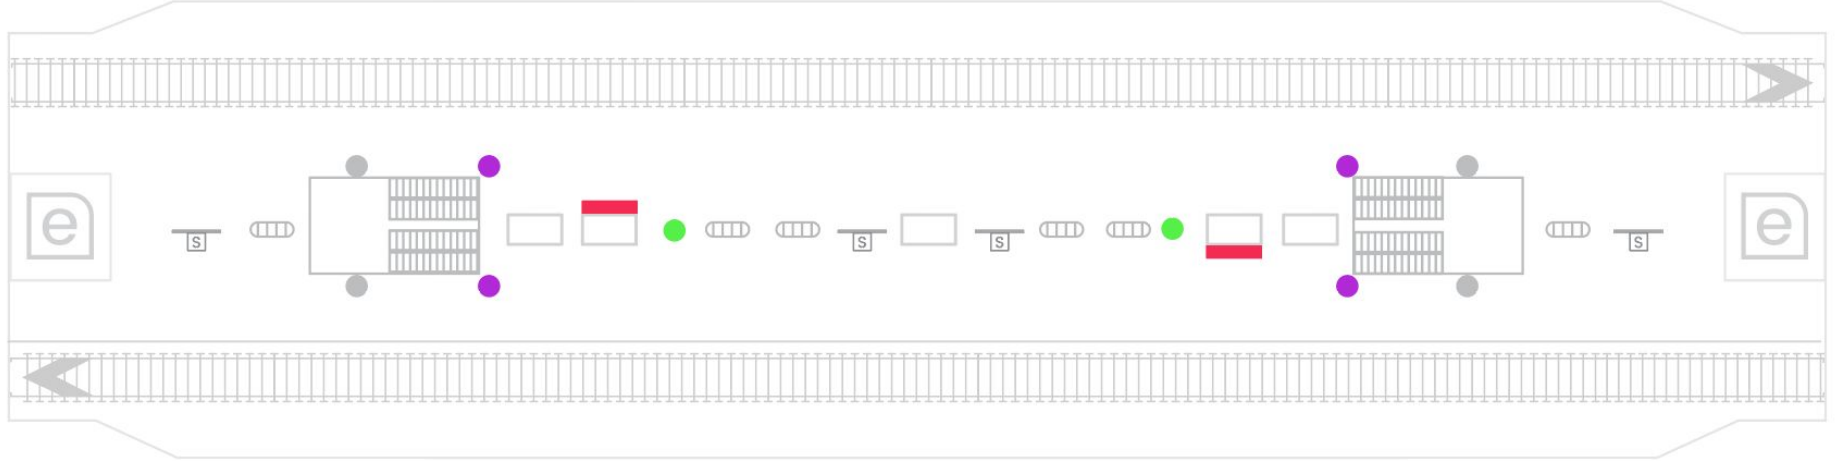

Before

Enhanced

Image depicts: Escalator wrap

Before

Enhanced

Image depicts: Trestle Spectacular, Pillar Wrap

Culver City Station Platform Level

Platform

- LC ■ LARGE COLUMN WRAP
- CW ■ COLUMN WRAP
- PP ■ PLATFORM PANEL

-  ELEVATOR
-  TICKET MACHINE
-  STATION SIGN
-  WASTE RECEPTACLE

-  POWER OUTLET
-  TELEPHONE
-  INFORMATION
-  BENCH

Before

Enhanced

Reach arriving
& departing
commuters at
the platform
level