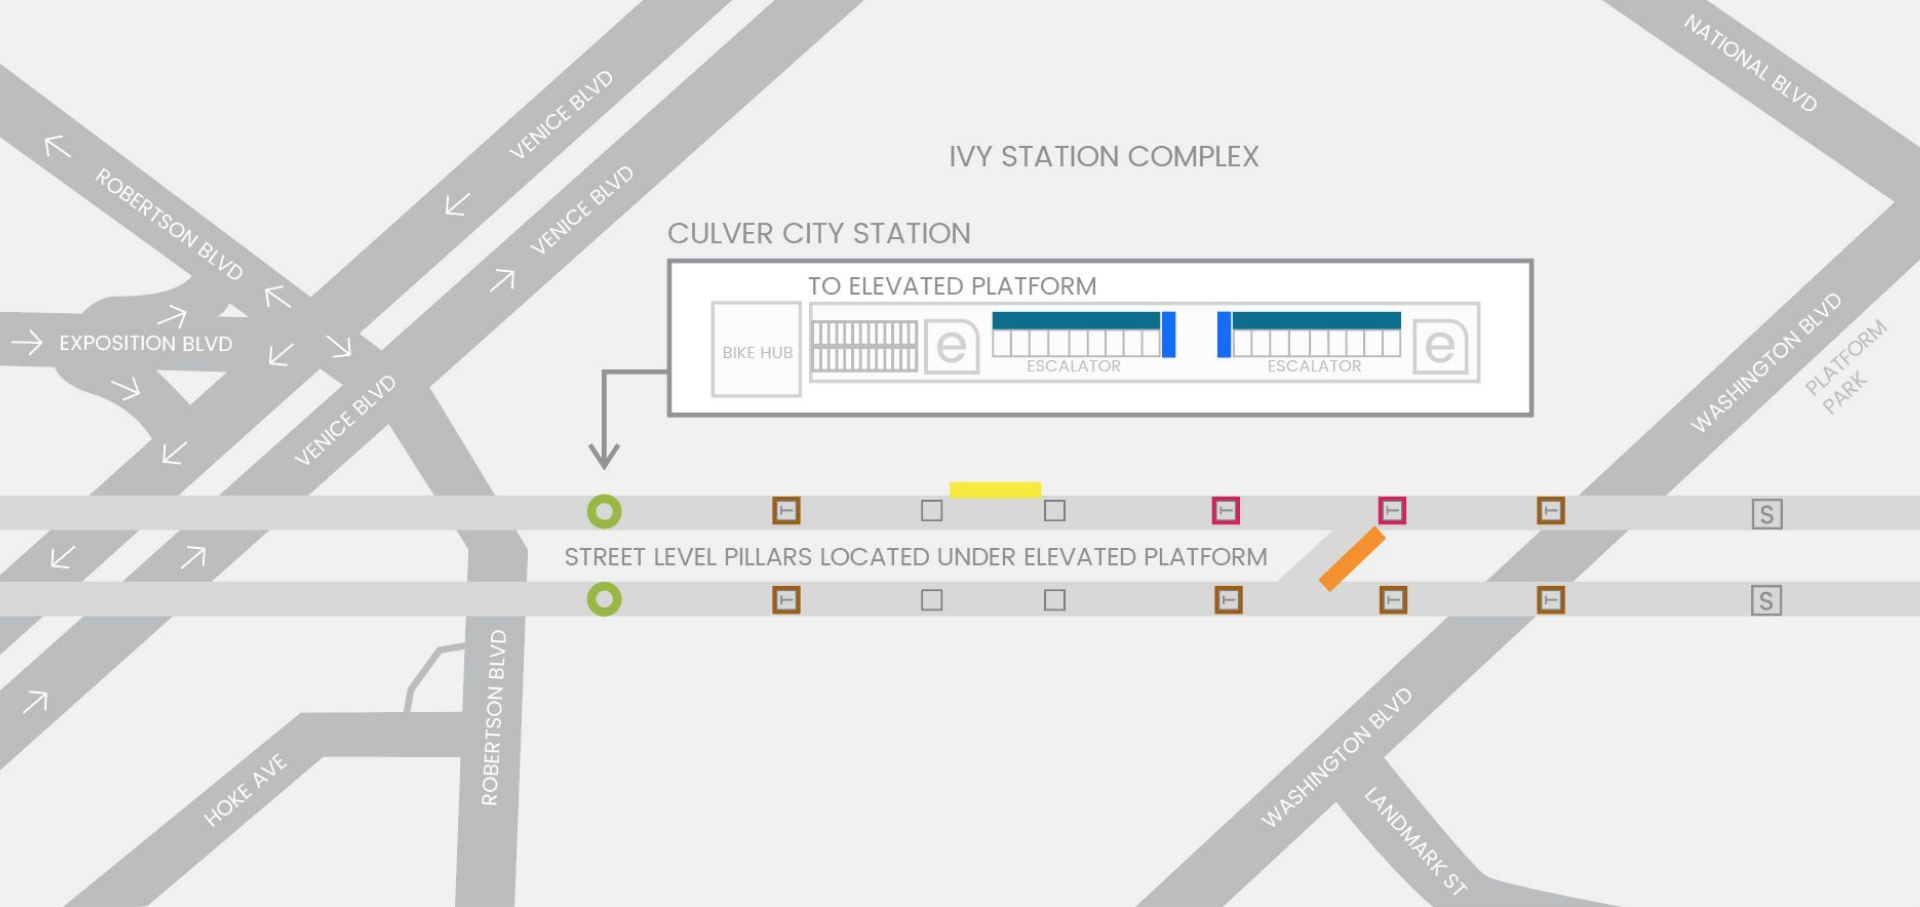

HBO

& Culver City Station

Los Angeles

Culver City Station Street Level

- TCW ■ TAPERED COLUMN WRAP
- HWT ■ HALF WRAP TAPERED COLUMN
- RCW ■ ROUND COLUMN WRAP
- TTW ■ TRAIN TRESTLE WRAP

- EP ■ ESCALATOR PANEL
- TS ■ TRESTLE SOFFIT WRAP
- TTS ■ TRAIN TRESTLE SPECTACULAR

- e ELEVATOR
- T TICKET MACHINE
- S STATION SIGN
- W WASTE RECEPTACLE

- ☎ POWER OUTLET
- ☎ TELEPHONE
- i INFORMATION
- BENCH BENCH

Before

Enhanced Bring vibrance to the structural elements at street level near Ivy Station

*Image depicts: Pillar wrap,
digital kiosk near Robertson
Blvd*

Before

Enhanced

Tower
overhead
with massive
pillar wraps
and custom
media along
the station
walkway

*Image depicts: Pillar wraps,
partial pillar wraps*

- LC ■ LARGE COLUMN WRAP
- CW ■ COLUMN WRAP
- PP ■ PLATFORM PANEL

-  ELEVATOR
-  TICKET MACHINE
-  STATION SIGN
-  WASTE RECEPTACLE

-  POWER OUTLET
-  TELEPHONE
-  INFORMATION
-  BENCH

Before

Enhanced

Reach arriving
& departing
commuters at
the platform
level