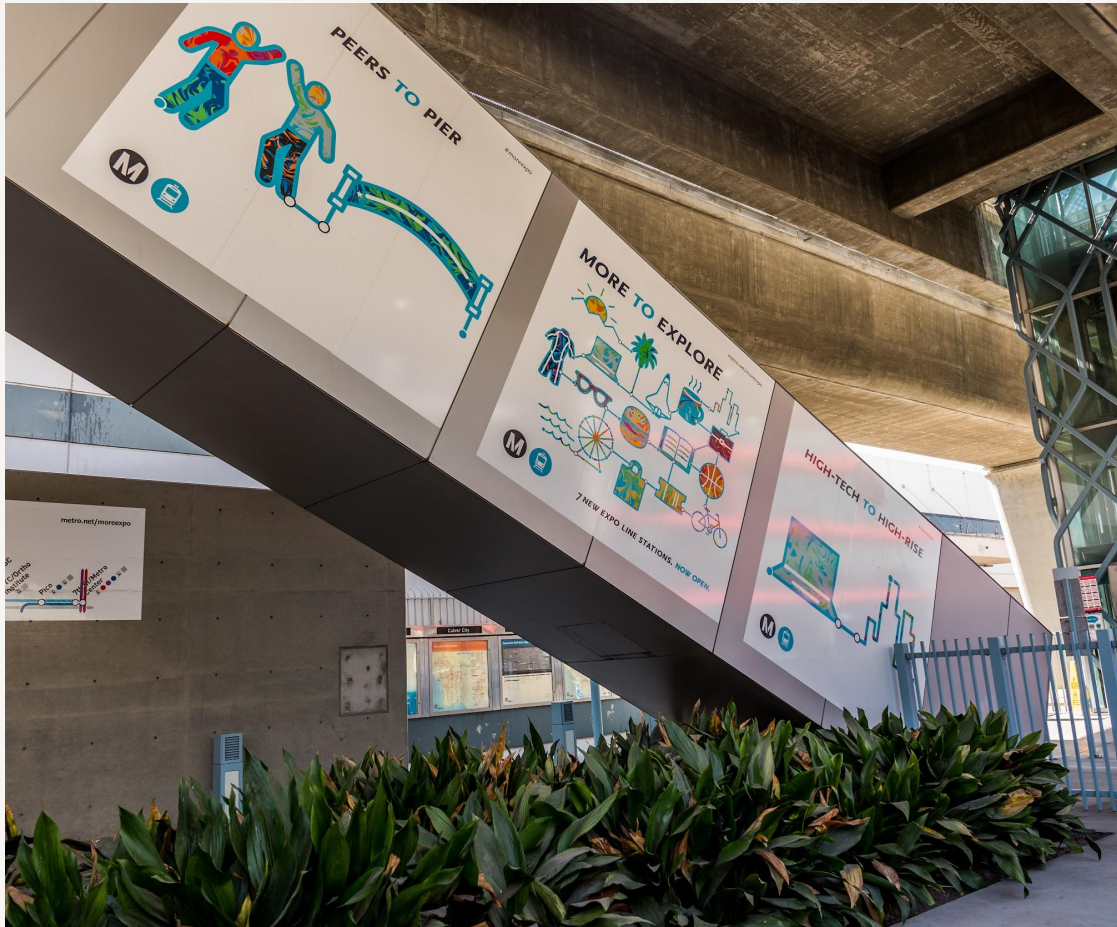

HBO

& Culver City Station

Los Angeles

Culver City Station Street Level

- TCW ■ TAPERED COLUMN WRAP
- HWT ■ HALF WRAP TAPERED COLUMN
- RCW ■ ROUND COLUMN WRAP
- TTW ■ TRAIN TRESTLE WRAP

- EP ■ ESCALATOR PANEL
- TS ■ TRESTLE SOFFIT WRAP
- TTS ■ TRAIN TRESTLE SPECTACULAR

- e ELEVATOR
- T TICKET MACHINE
- S STATION SIGN
- W WASTE RECEPTACLE

- ☎ POWER OUTLET
- ☎ TELEPHONE
- i INFORMATION
- BENCH BENCH

Before

Enhanced Bring vibrance to the structural elements at street level near Ivy Station

*Image depicts: Pillar wrap,
digital kiosk near Robertson
Blvd*

Before

Enhanced

Tower
overhead
with massive
pillar wraps
and custom
media along
the station
walkway

*Image depicts: Pillar wraps,
partial pillar wraps*

Before

Enhanced

Image depicts: Escalator wrap

Before

Enhanced

Image depicts: Trestle Spectacular, Pillar Wrap

Culver City Station Platform Level

Platform