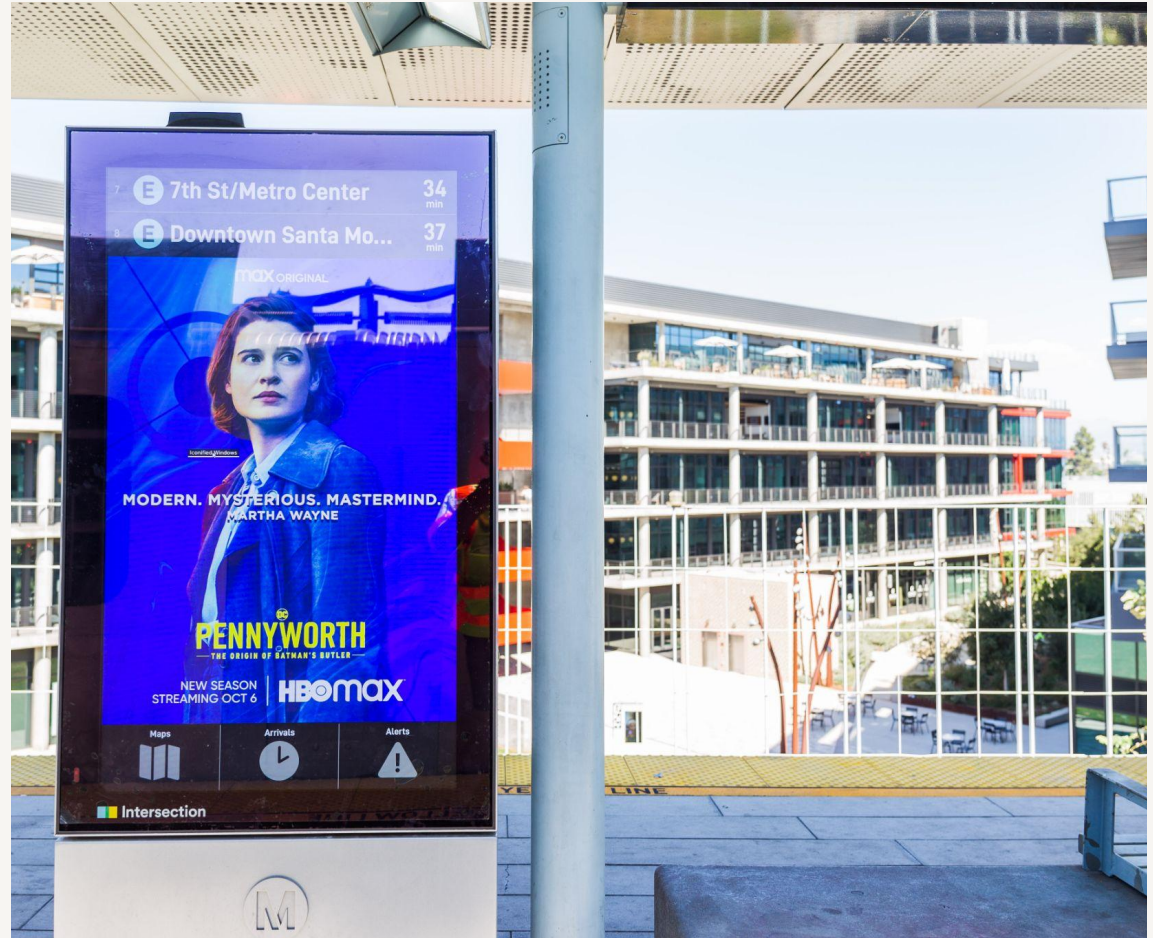

Before

Enhanced

Image depicts: Escalator wrap

Before

Enhanced

Image depicts: Trestle Spectacular, Pillar Wrap

Culver City Station Platform Level

Platform

- LC ■ LARGE COLUMN WRAP
- CW ■ COLUMN WRAP
- PP ■ PLATFORM PANEL

-  ELEVATOR
-  TICKET MACHINE
-  STATION SIGN
-  WASTE RECEPTACLE

-  POWER OUTLET
-  TELEPHONE
-  INFORMATION
-  BENCH

Before

Enhanced

Reach arriving
& departing
commuters at
the platform
level

Image depicts: Digital Kiosk

Enhanced

And tower
overhead
along the
trestle facing
Ivy Station's
plaza to truly
make a
creative
statement

*Image depicts: Overhead
Banner facing Ivy Station
Courtyard*

Photo Gallery