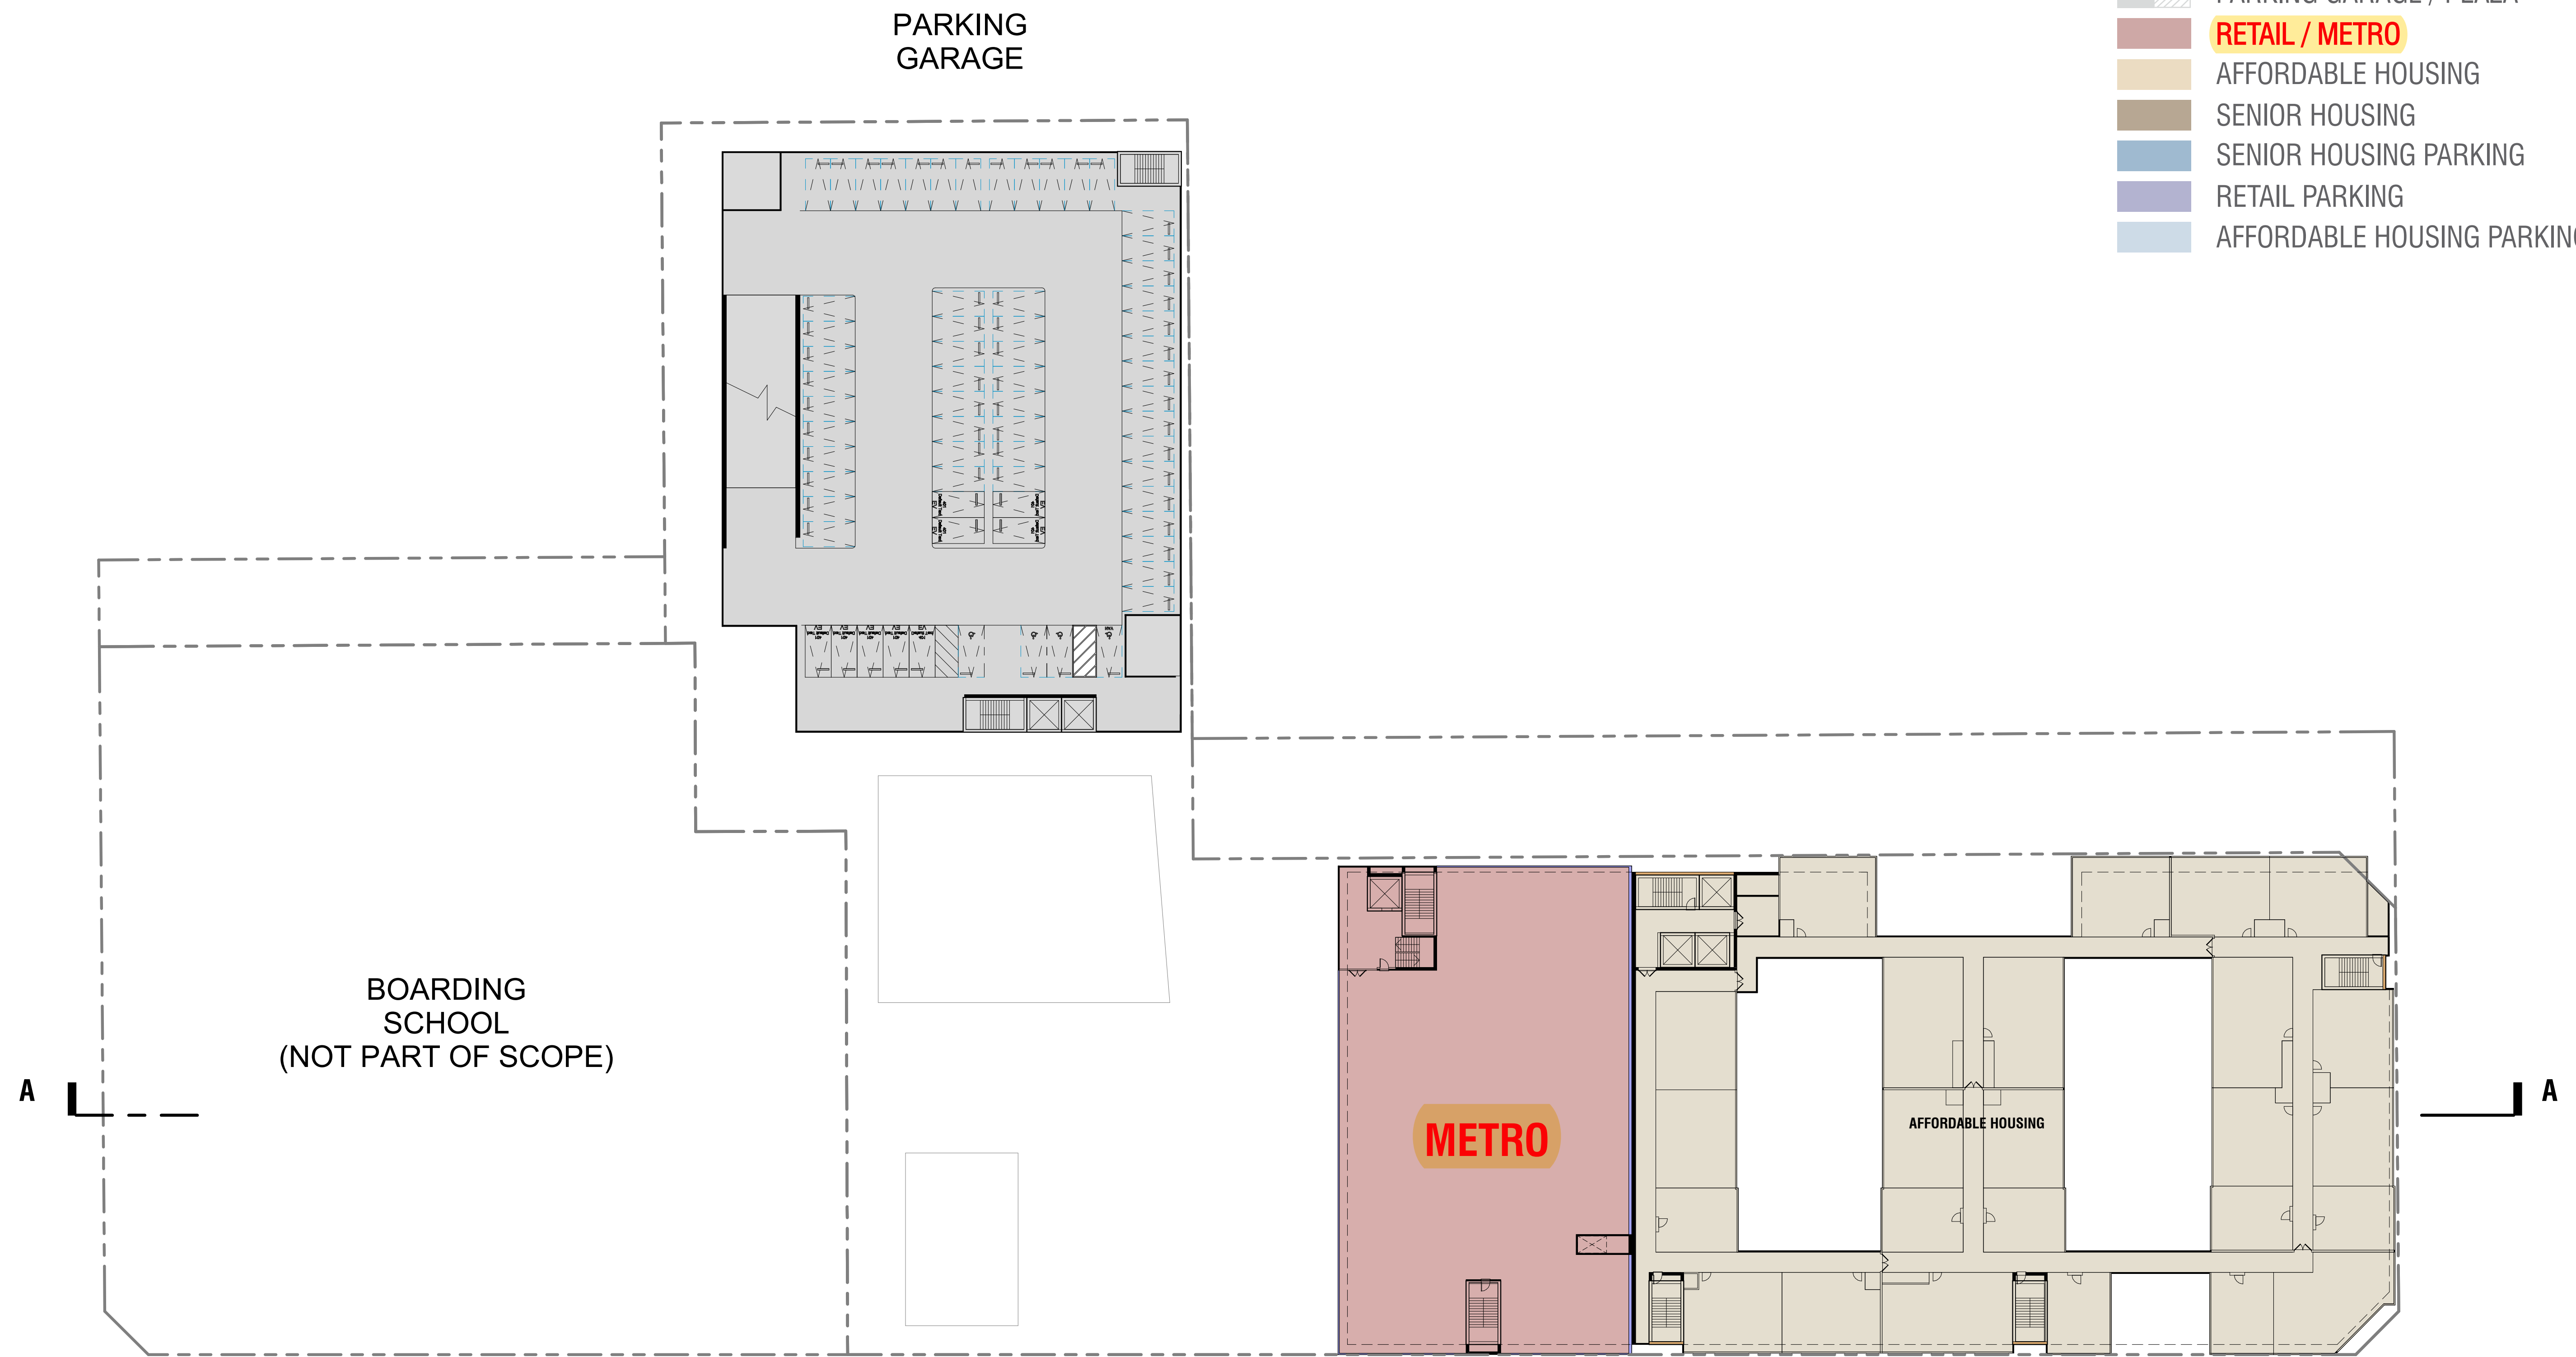

ATTACHMENT A

VERMONT & MANCHESTER

BUILDING PROGRAM

APRIL 13, 2020

- LEGEND**
-  PARKING GARAGE / PLAZA
 -  RETAIL / METRO
 -  AFFORDABLE HOUSING
 -  SENIOR HOUSING
 -  SENIOR HOUSING PARKING
 -  RETAIL PARKING
 -  AFFORDABLE HOUSING PARKING

- LEGEND**
- PARKING GARAGE / PLAZA
 - RETAIL / METRO
 - AFFORDABLE HOUSING
 - SENIOR HOUSING
 - SENIOR HOUSING PARKING
 - RETAIL PARKING
 - AFFORDABLE HOUSING PARKING

LEGEND

-  PARKING GARAGE / PLAZA
-  **RETAIL / METRO**
-  AFFORDABLE HOUSING
-  SENIOR HOUSING
-  SENIOR HOUSING PARKING
-  RETAIL PARKING
-  AFFORDABLE HOUSING PARKING

- LEGEND**
-  PARKING GARAGE / PLAZA
 -  RETAIL / METRO
 -  AFFORDABLE HOUSING
 -  SENIOR HOUSING
 -  SENIOR HOUSING PARKING
 -  RETAIL PARKING
 -  AFFORDABLE HOUSING PARKING

- LEGEND**
-  PARKING GARAGE / PLAZA
 -  RETAIL / METRO
 -  AFFORDABLE HOUSING
 -  SENIOR HOUSING
 -  SENIOR HOUSING PARKING
 -  RETAIL PARKING
 -  AFFORDABLE HOUSING PARKING