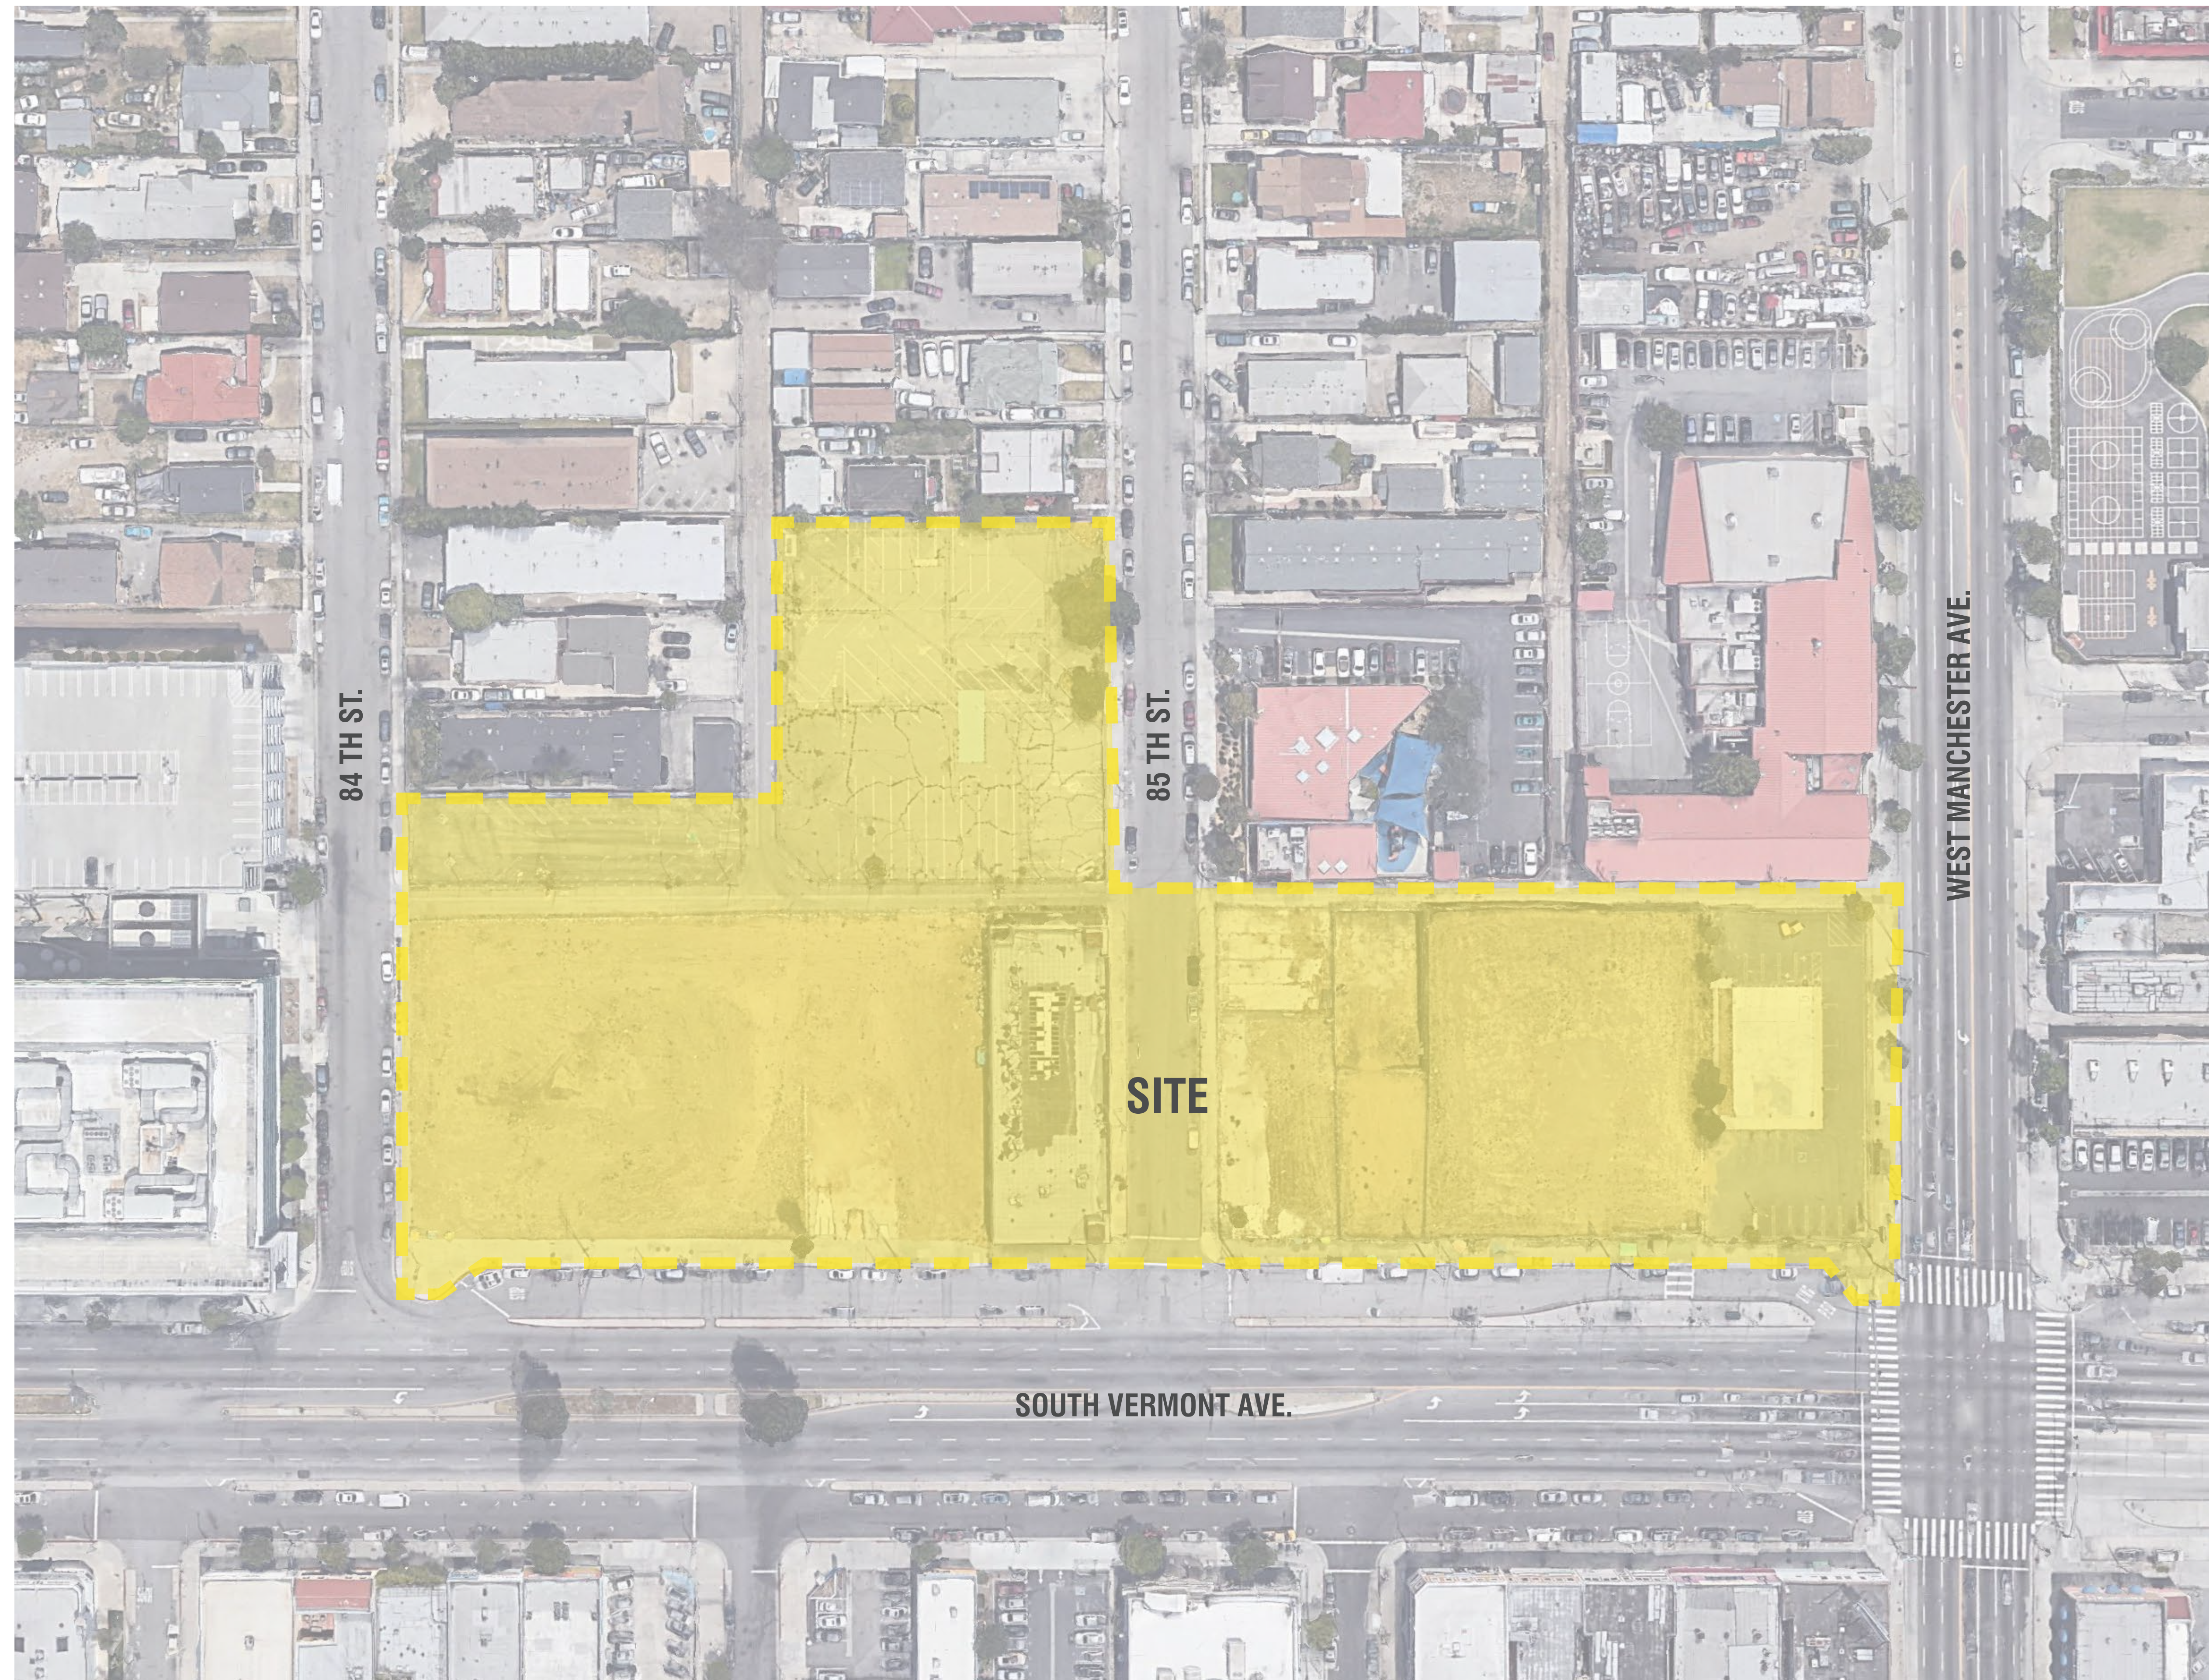

ATTACHMENT A

VERMONT & MANCHESTER

BUILDING PROGRAM

APRIL 13, 2020

- LEGEND**
-  PARKING GARAGE / PLAZA
 -  RETAIL / METRO
 -  AFFORDABLE HOUSING
 -  SENIOR HOUSING
 -  SENIOR HOUSING PARKING
 -  RETAIL PARKING
 -  AFFORDABLE HOUSING PARKING

- LEGEND**
- PARKING GARAGE / PLAZA
 - RETAIL / METRO
 - AFFORDABLE HOUSING
 - SENIOR HOUSING
 - SENIOR HOUSING PARKING
 - RETAIL PARKING
 - AFFORDABLE HOUSING PARKING

LEGEND

-  PARKING GARAGE / PLAZA
-  **RETAIL / METRO**
-  AFFORDABLE HOUSING
-  SENIOR HOUSING
-  SENIOR HOUSING PARKING
-  RETAIL PARKING
-  AFFORDABLE HOUSING PARKING