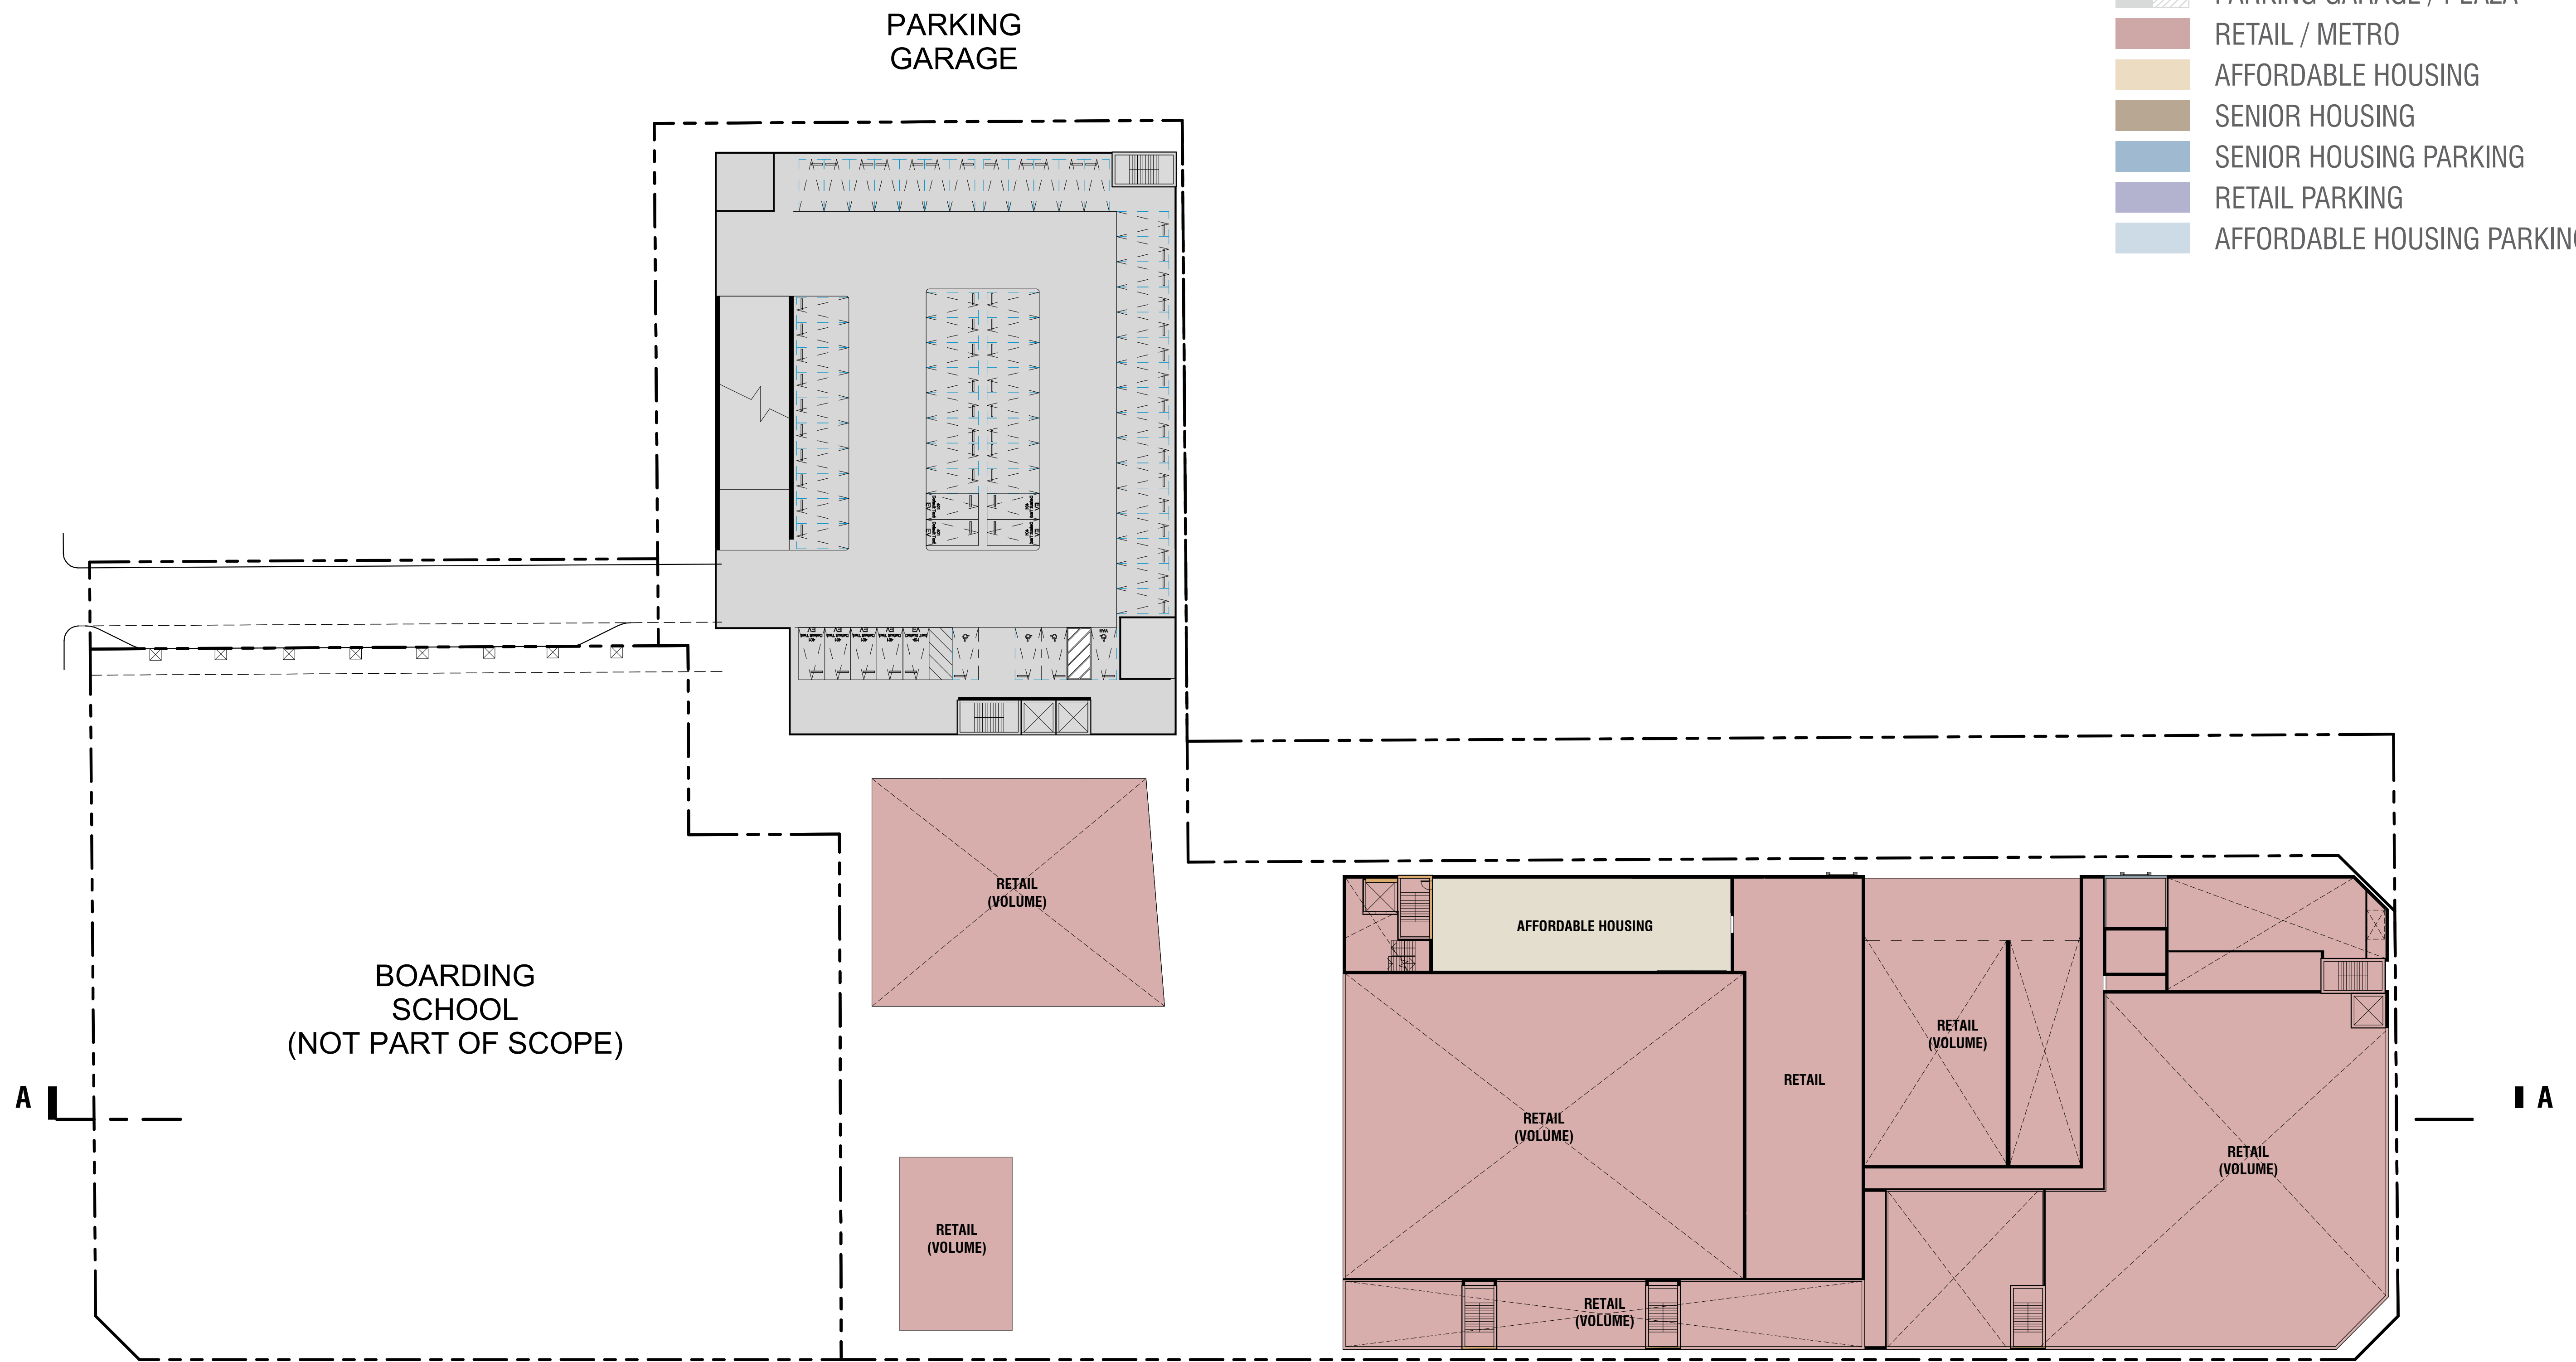

ATTACHMENT A

VERMONT & MANCHESTER

BUILDING PROGRAM

APRIL 13, 2020

- LEGEND**
-  PARKING GARAGE / PLAZA
 -  RETAIL / METRO
 -  AFFORDABLE HOUSING
 -  SENIOR HOUSING
 -  SENIOR HOUSING PARKING
 -  RETAIL PARKING
 -  AFFORDABLE HOUSING PARKING

- LEGEND**
- PARKING GARAGE / PLAZA
 - RETAIL / METRO
 - AFFORDABLE HOUSING
 - SENIOR HOUSING
 - SENIOR HOUSING PARKING
 - RETAIL PARKING
 - AFFORDABLE HOUSING PARKING

LEGEND

-  PARKING GARAGE / PLAZA
-  **RETAIL / METRO**
-  AFFORDABLE HOUSING
-  SENIOR HOUSING
-  SENIOR HOUSING PARKING
-  RETAIL PARKING
-  AFFORDABLE HOUSING PARKING

- LEGEND**
-  PARKING GARAGE / PLAZA
 -  RETAIL / METRO
 -  AFFORDABLE HOUSING
 -  SENIOR HOUSING
 -  SENIOR HOUSING PARKING
 -  RETAIL PARKING
 -  AFFORDABLE HOUSING PARKING

- LEGEND**
-  PARKING GARAGE / PLAZA
 -  RETAIL / METRO
 -  AFFORDABLE HOUSING
 -  SENIOR HOUSING
 -  SENIOR HOUSING PARKING
 -  RETAIL PARKING
 -  AFFORDABLE HOUSING PARKING