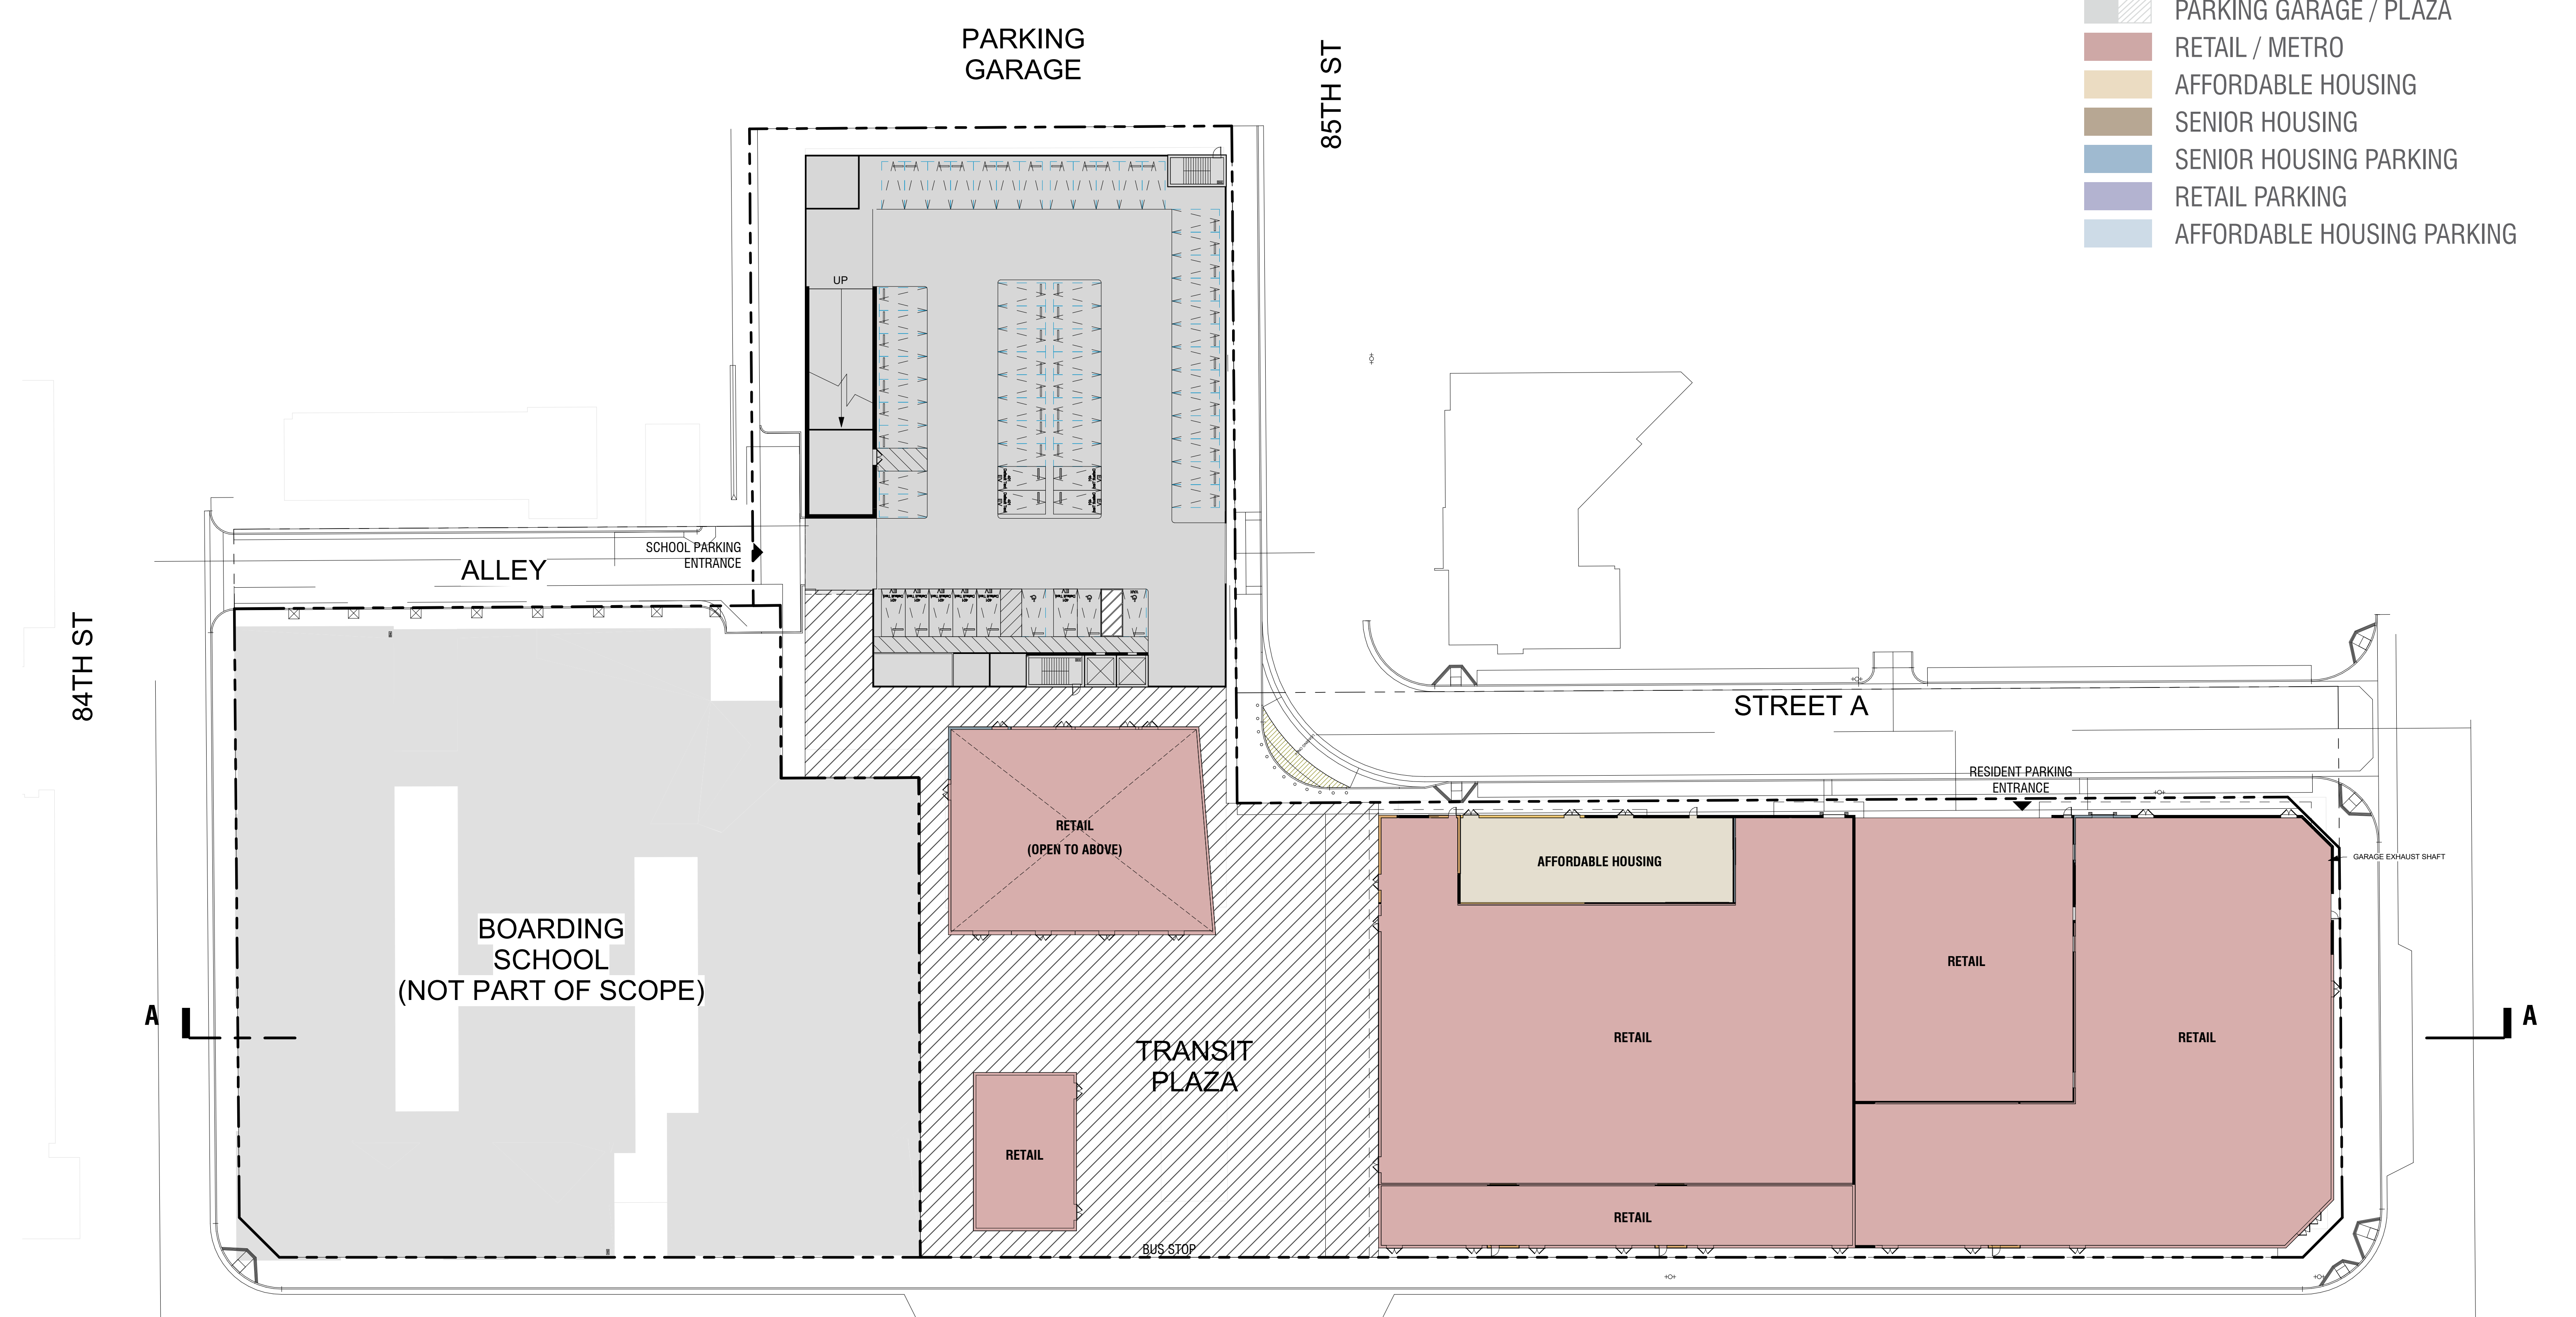

ATTACHMENT A

VERMONT & MANCHESTER

BUILDING PROGRAM

APRIL 13, 2020

- LEGEND**
-  PARKING GARAGE / PLAZA
 -  RETAIL / METRO
 -  AFFORDABLE HOUSING
 -  SENIOR HOUSING
 -  SENIOR HOUSING PARKING
 -  RETAIL PARKING
 -  AFFORDABLE HOUSING PARKING

- LEGEND**
- PARKING GARAGE / PLAZA
 - RETAIL / METRO
 - AFFORDABLE HOUSING
 - SENIOR HOUSING
 - SENIOR HOUSING PARKING
 - RETAIL PARKING
 - AFFORDABLE HOUSING PARKING

LEGEND

-  PARKING GARAGE / PLAZA
-  **RETAIL / METRO**
-  AFFORDABLE HOUSING
-  SENIOR HOUSING
-  SENIOR HOUSING PARKING
-  RETAIL PARKING
-  AFFORDABLE HOUSING PARKING

- LEGEND**
-  PARKING GARAGE / PLAZA
 -  RETAIL / METRO
 -  AFFORDABLE HOUSING
 -  SENIOR HOUSING
 -  SENIOR HOUSING PARKING
 -  RETAIL PARKING
 -  AFFORDABLE HOUSING PARKING

- LEGEND**
-  PARKING GARAGE / PLAZA
 -  RETAIL / METRO
 -  AFFORDABLE HOUSING
 -  SENIOR HOUSING
 -  SENIOR HOUSING PARKING
 -  RETAIL PARKING
 -  AFFORDABLE HOUSING PARKING

LEGEND

-  PARKING GARAGE / PLAZA
-  RETAIL / METRO
-  AFFORDABLE HOUSING
-  SENIOR HOUSING
-  SENIOR HOUSING PARKING
-  RETAIL PARKING
-  AFFORDABLE HOUSING PARKING

LEGEND

-  PARKING GARAGE / PLAZA
-  RETAIL / METRO
-  AFFORDABLE HOUSING
-  SENIOR HOUSING
-  SENIOR HOUSING PARKING
-  RETAIL PARKING
-  AFFORDABLE HOUSING PARKING