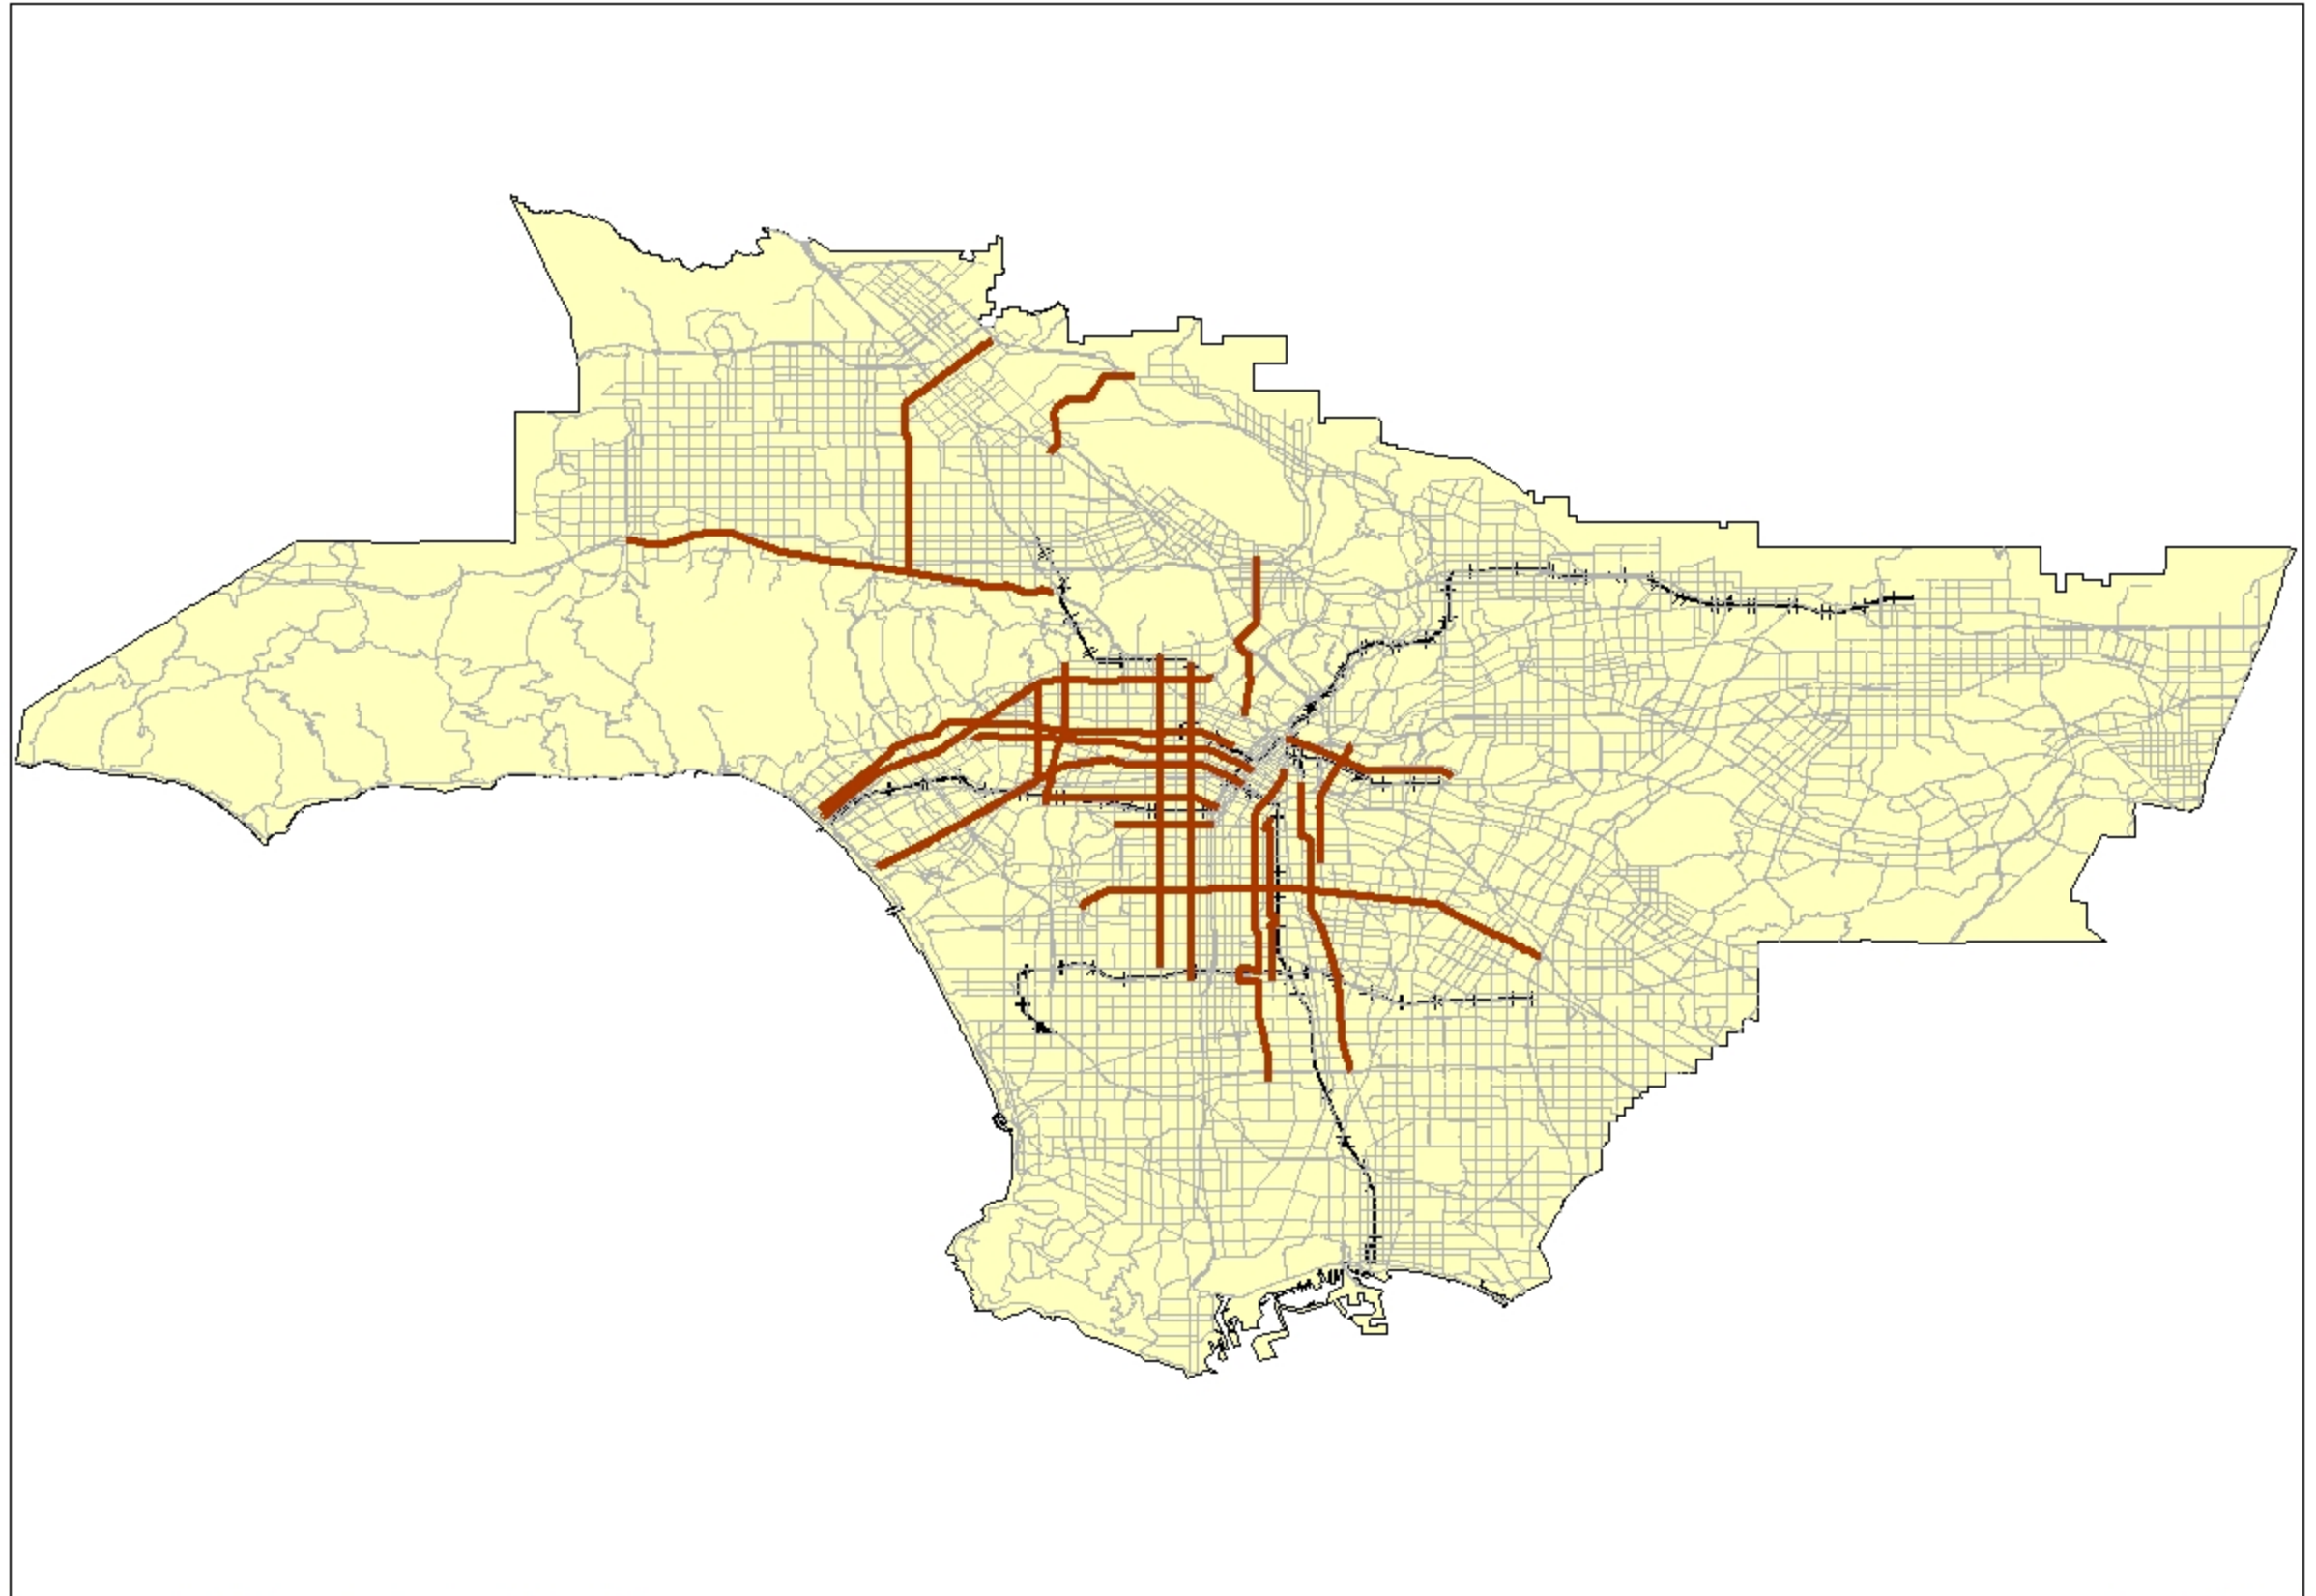

Metro Congested Bus Corridors

Legend

-  Congested Bus Corridors
-  Major Streets
-  metrorail_dec16
-  Metro Service Area

Thomas Bros. Maps[®]
A RAND McNALLY COMPANY

Thomas Bros. Maps is a registered trademark of Rand McNally & Company.
Reproduced with permission granted by Rand McNally & Company.
© Rand McNally & Company.
All rights reserved.