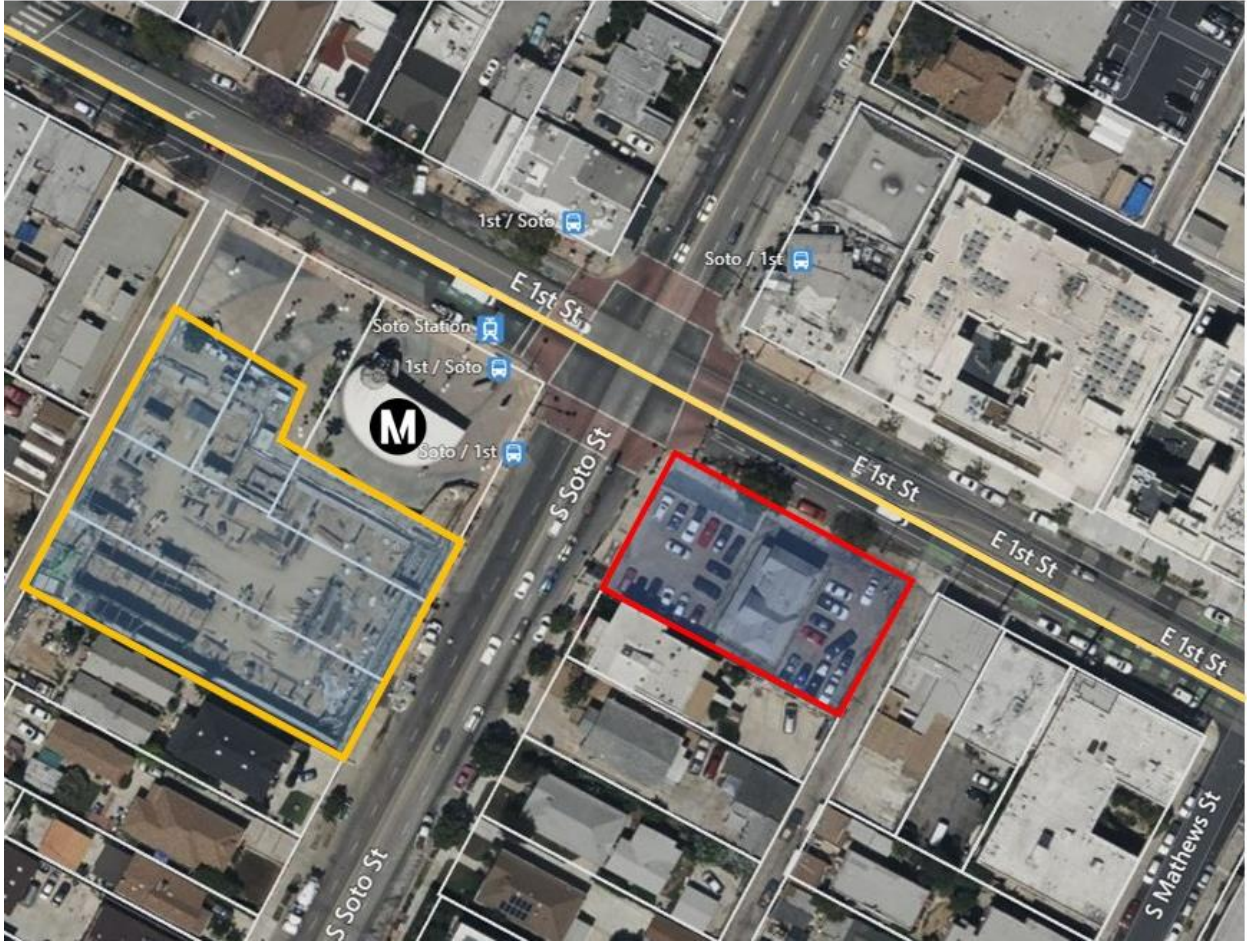

Attachment A

Site Map

**Site A:** Metro property, Site of Los Lirios Apartments

**Site B:** Metro Project Site holding Peabody Werden House

**Metro L (Gold) Line**

**1<sup>st</sup> / Soto L Line Station Portal**