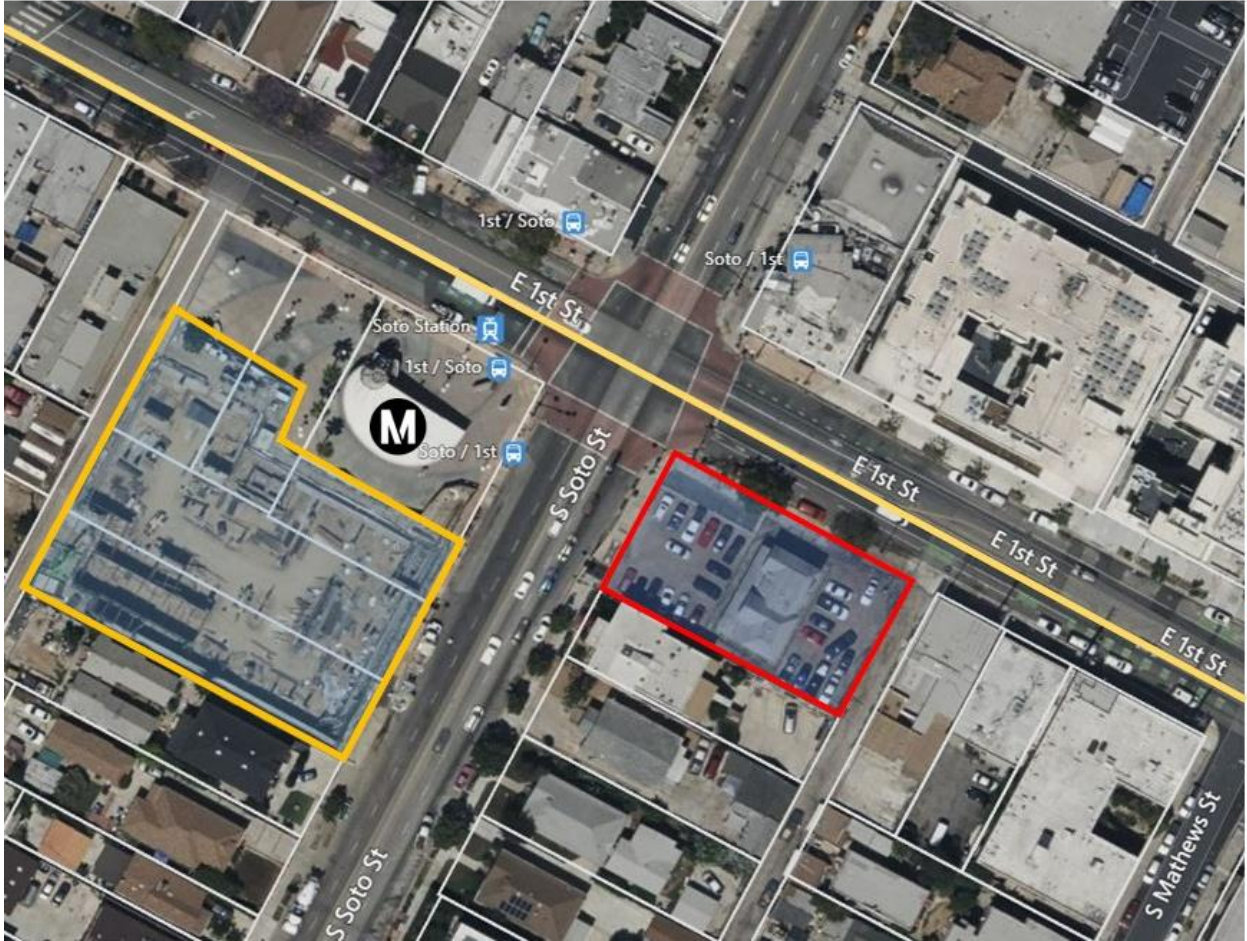

Attachment A

Site Map

Site A: Metro property, Site of Los Lirios Apartments

Site B: Metro Project Site holding Peabody Werden House

Metro L (Gold) Line

1st/ Soto L Line Station Portal