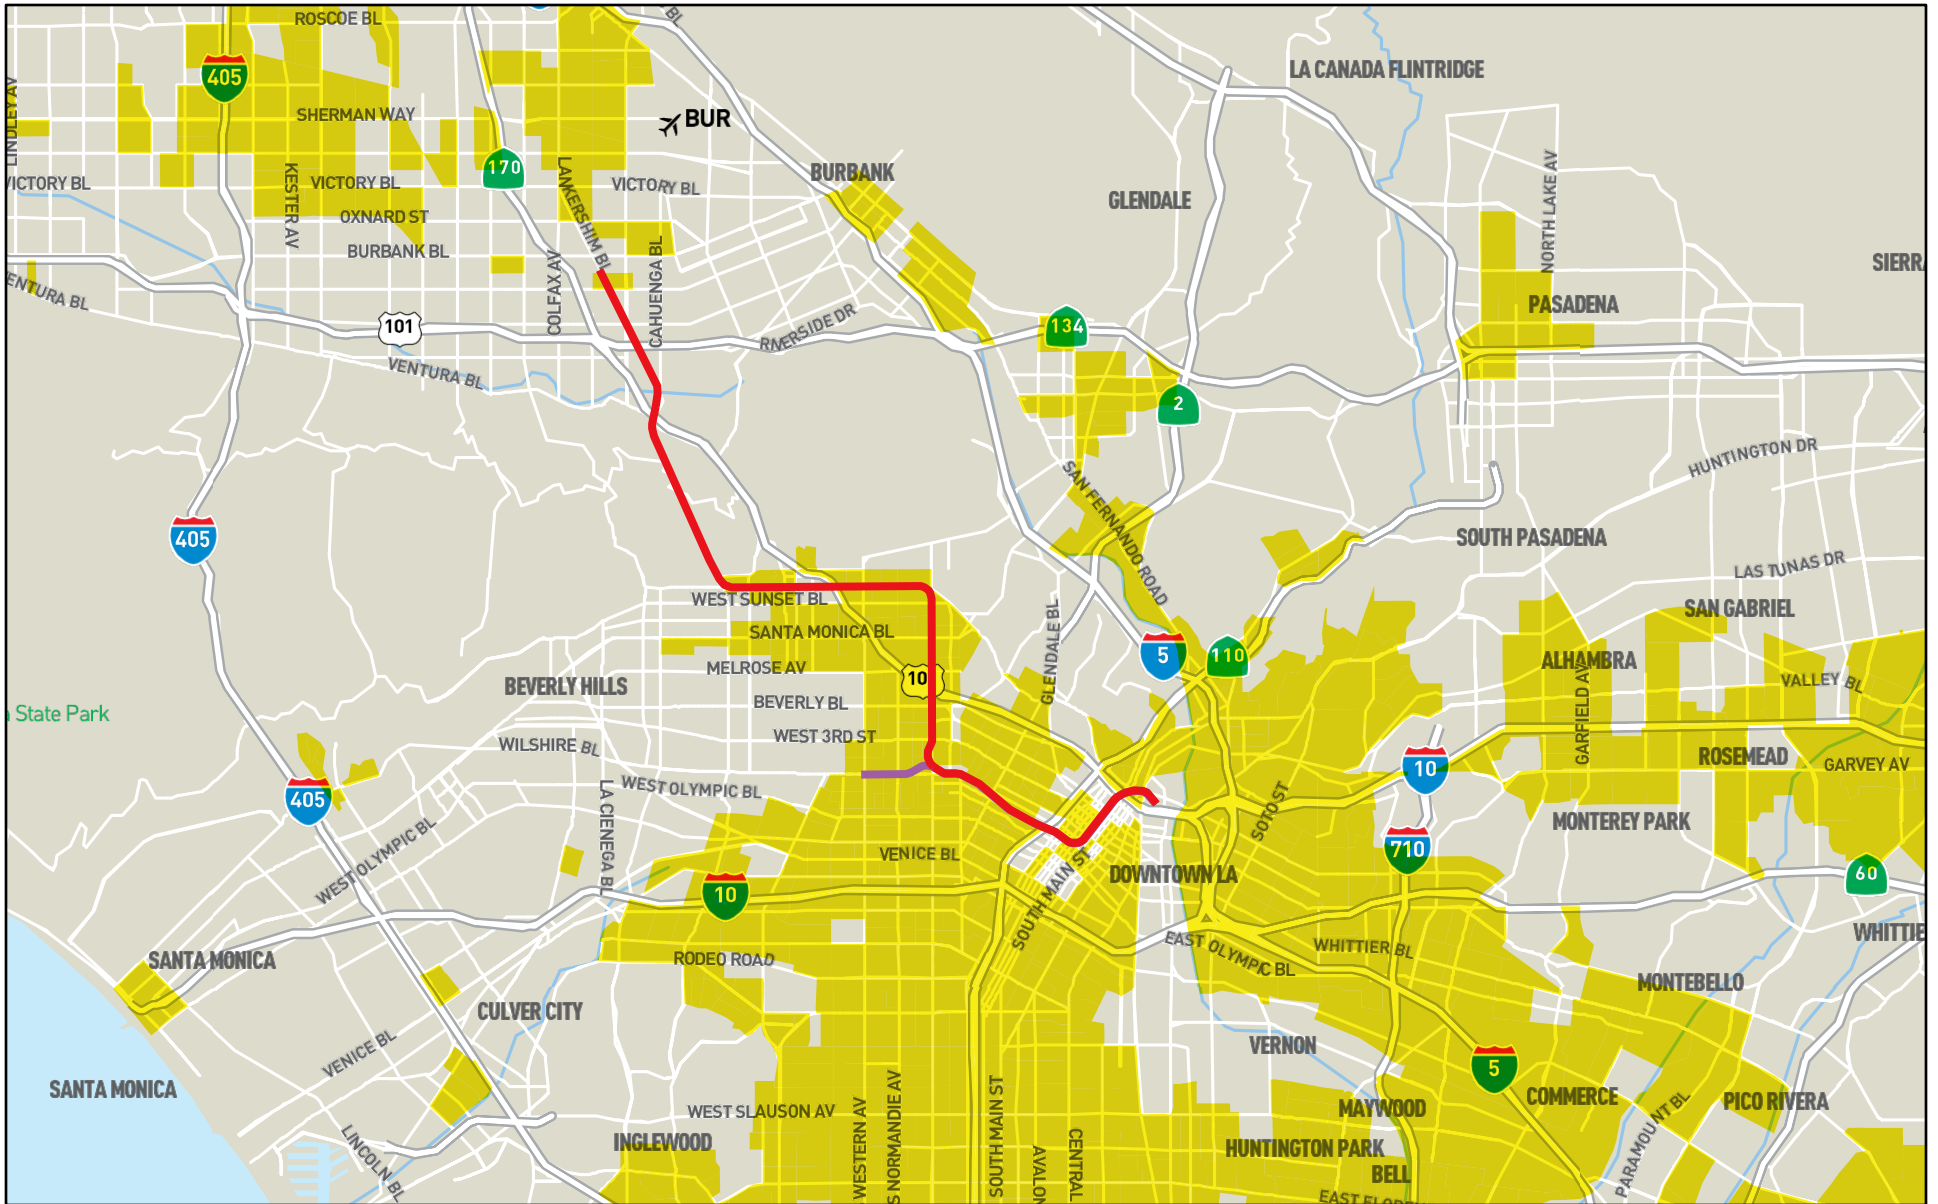

Attachment A_Metro EFC Map - 2022

10/27/2022

- Metro Rail and Busway (Existing) — D Line (Purple)
- B Line (Red)
- EFCs (Updated 2022)

1:216,371