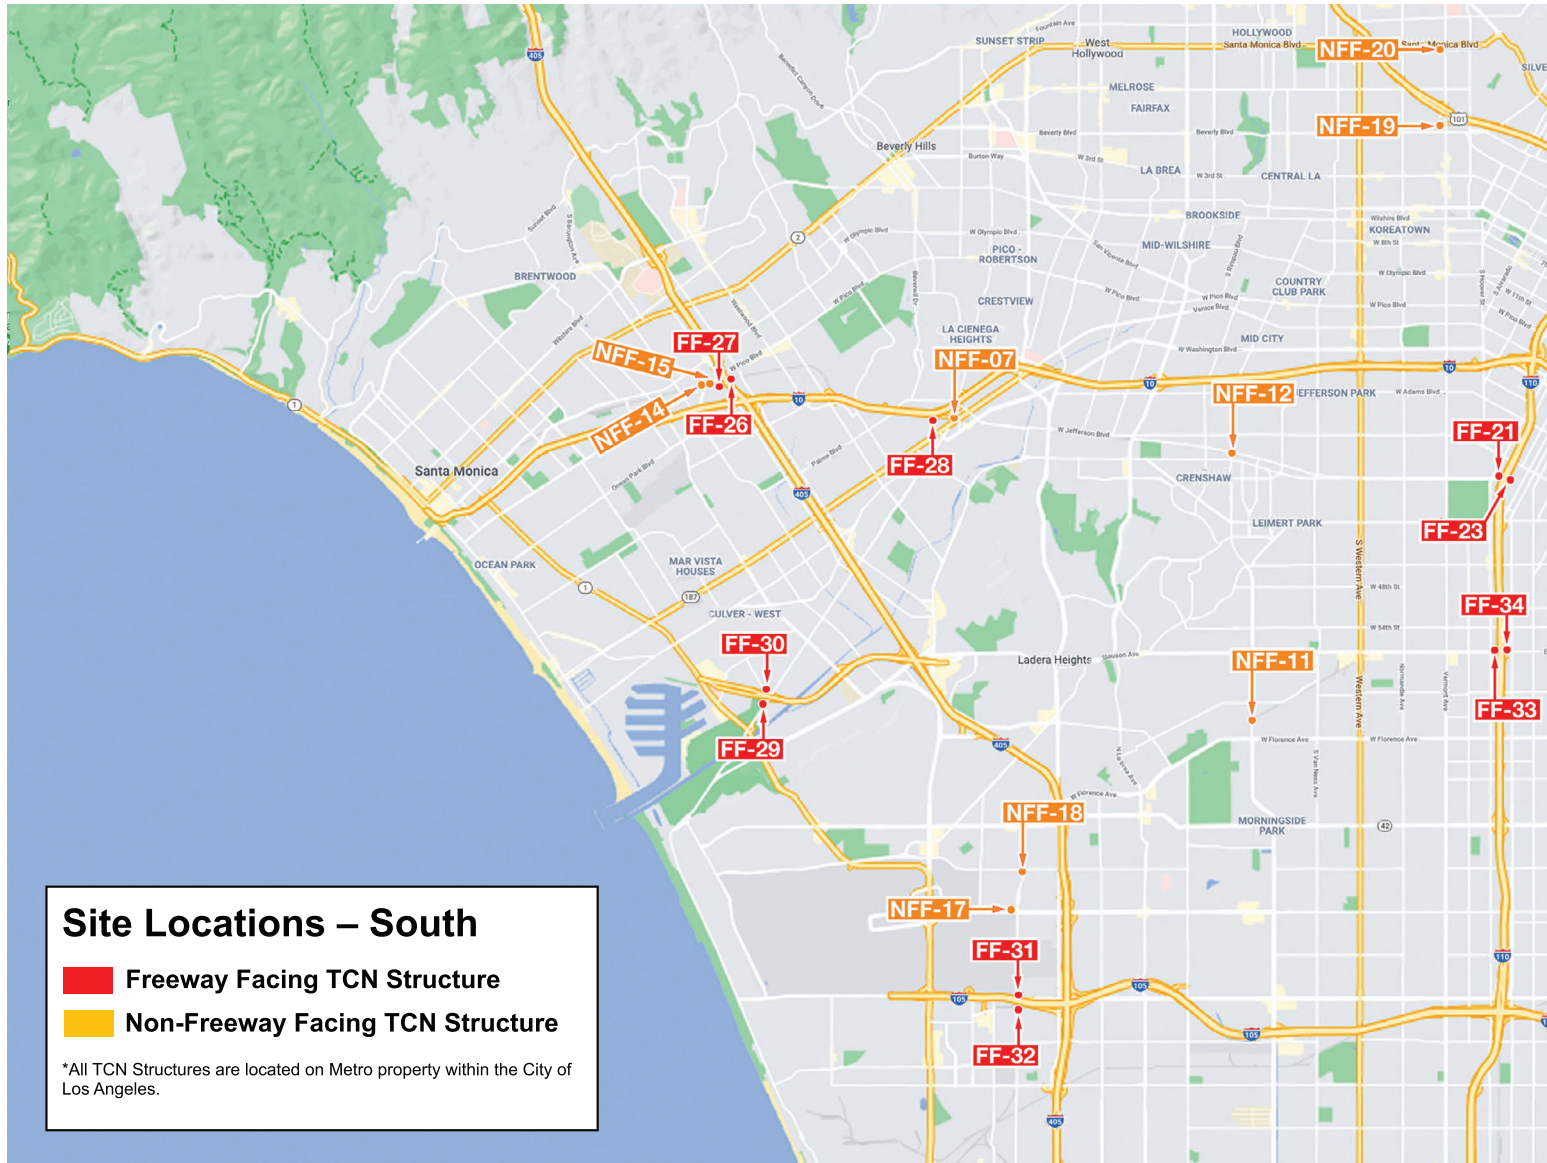

**Figure -1**  
Regional Project Location Map – North

Note: Site Locations FF-29, NFF-14, and NFF-15 not included as part of approved project.

**Figure -2**  
Regional Project Location Map – South

Source: ALLVISION, 2022.

**Figure -3**  
Regional Project Location Map – Downtown