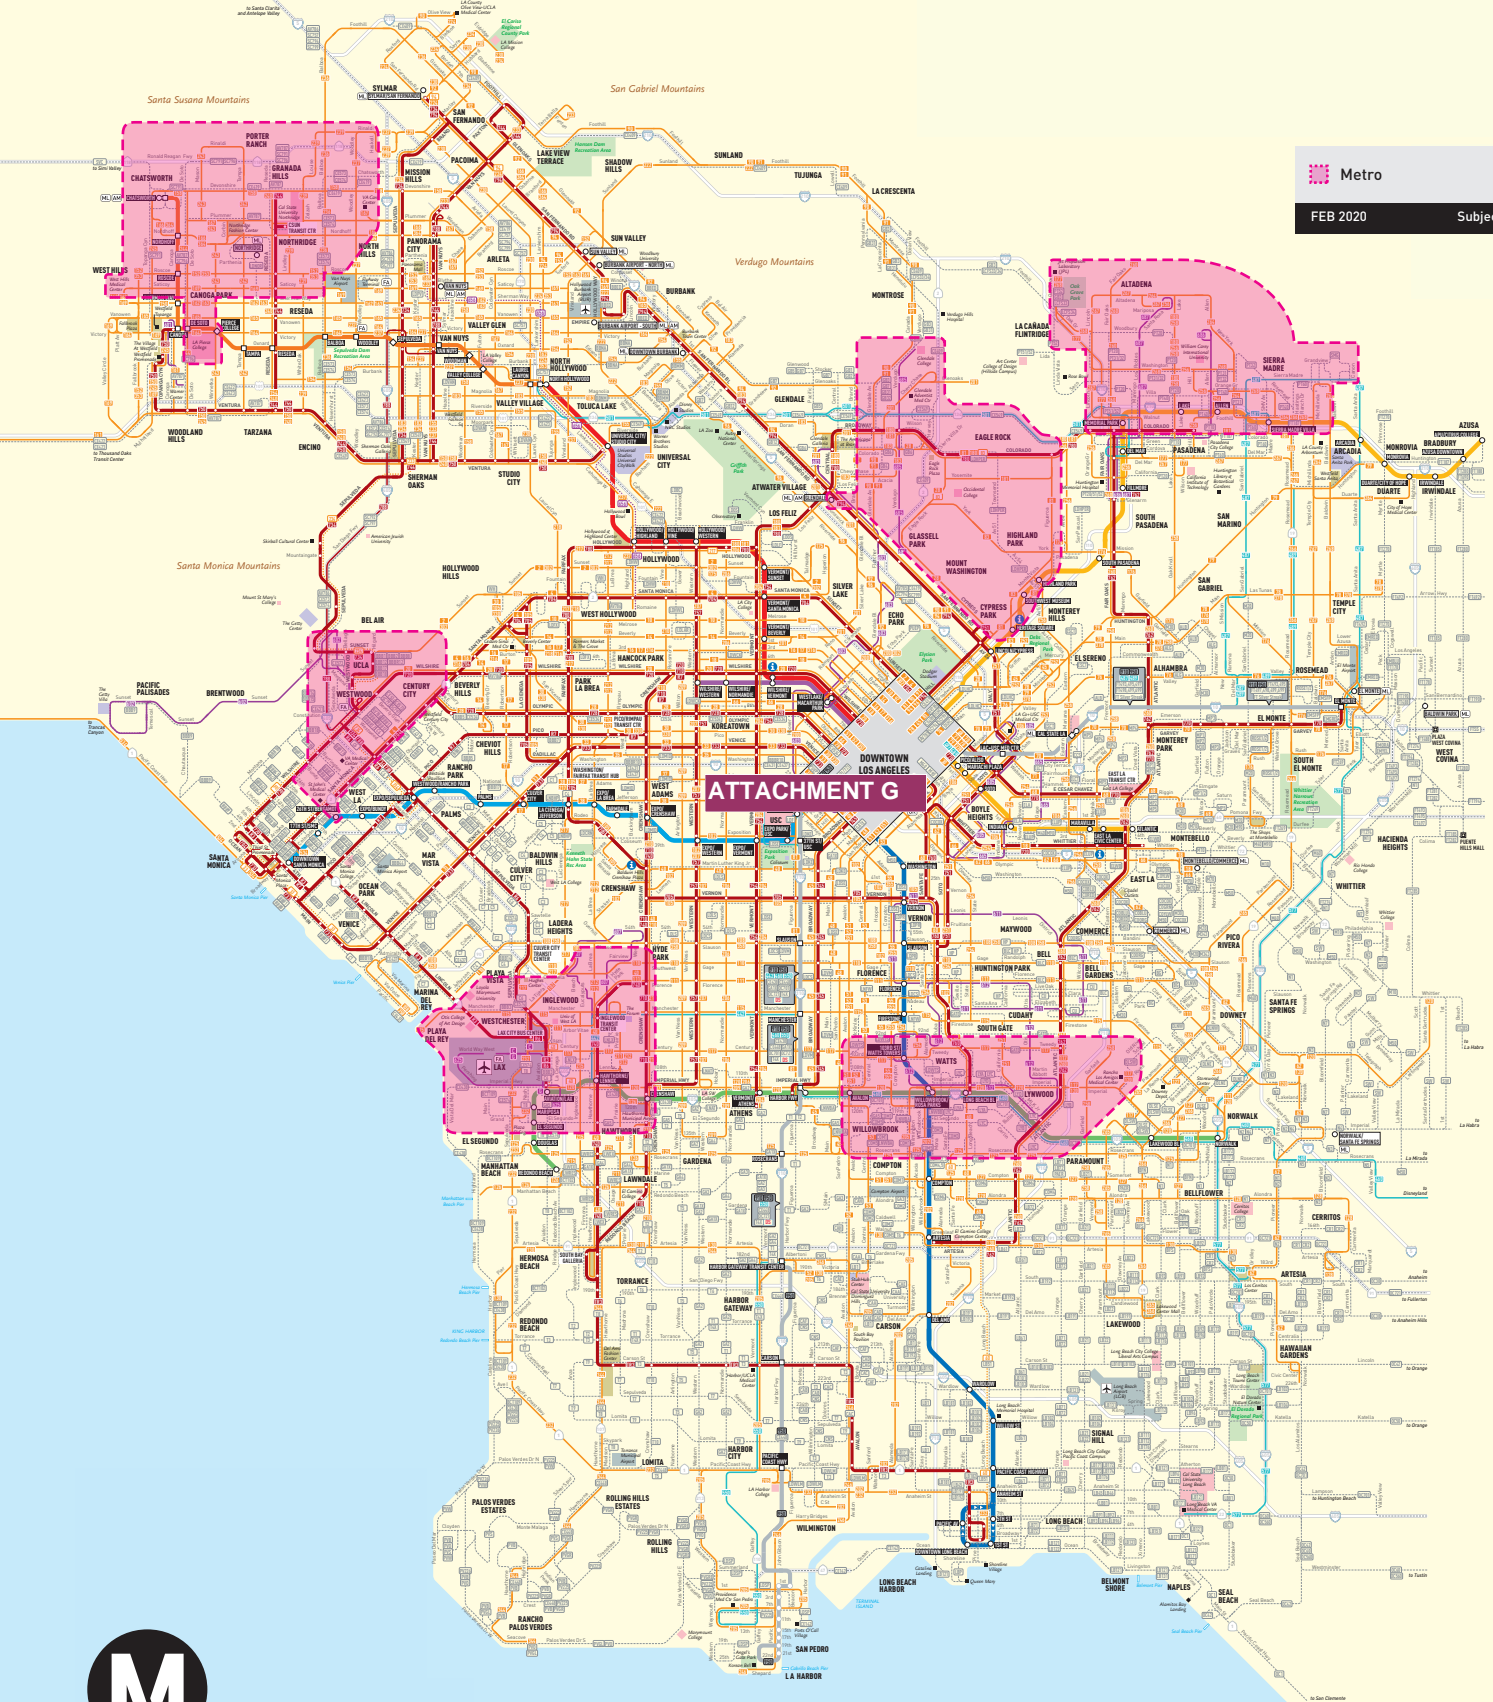

# Proposed Metro MicroTransit Service Zones

ATTACHMENT G

Metro  
FEB 2020 Subject to Change